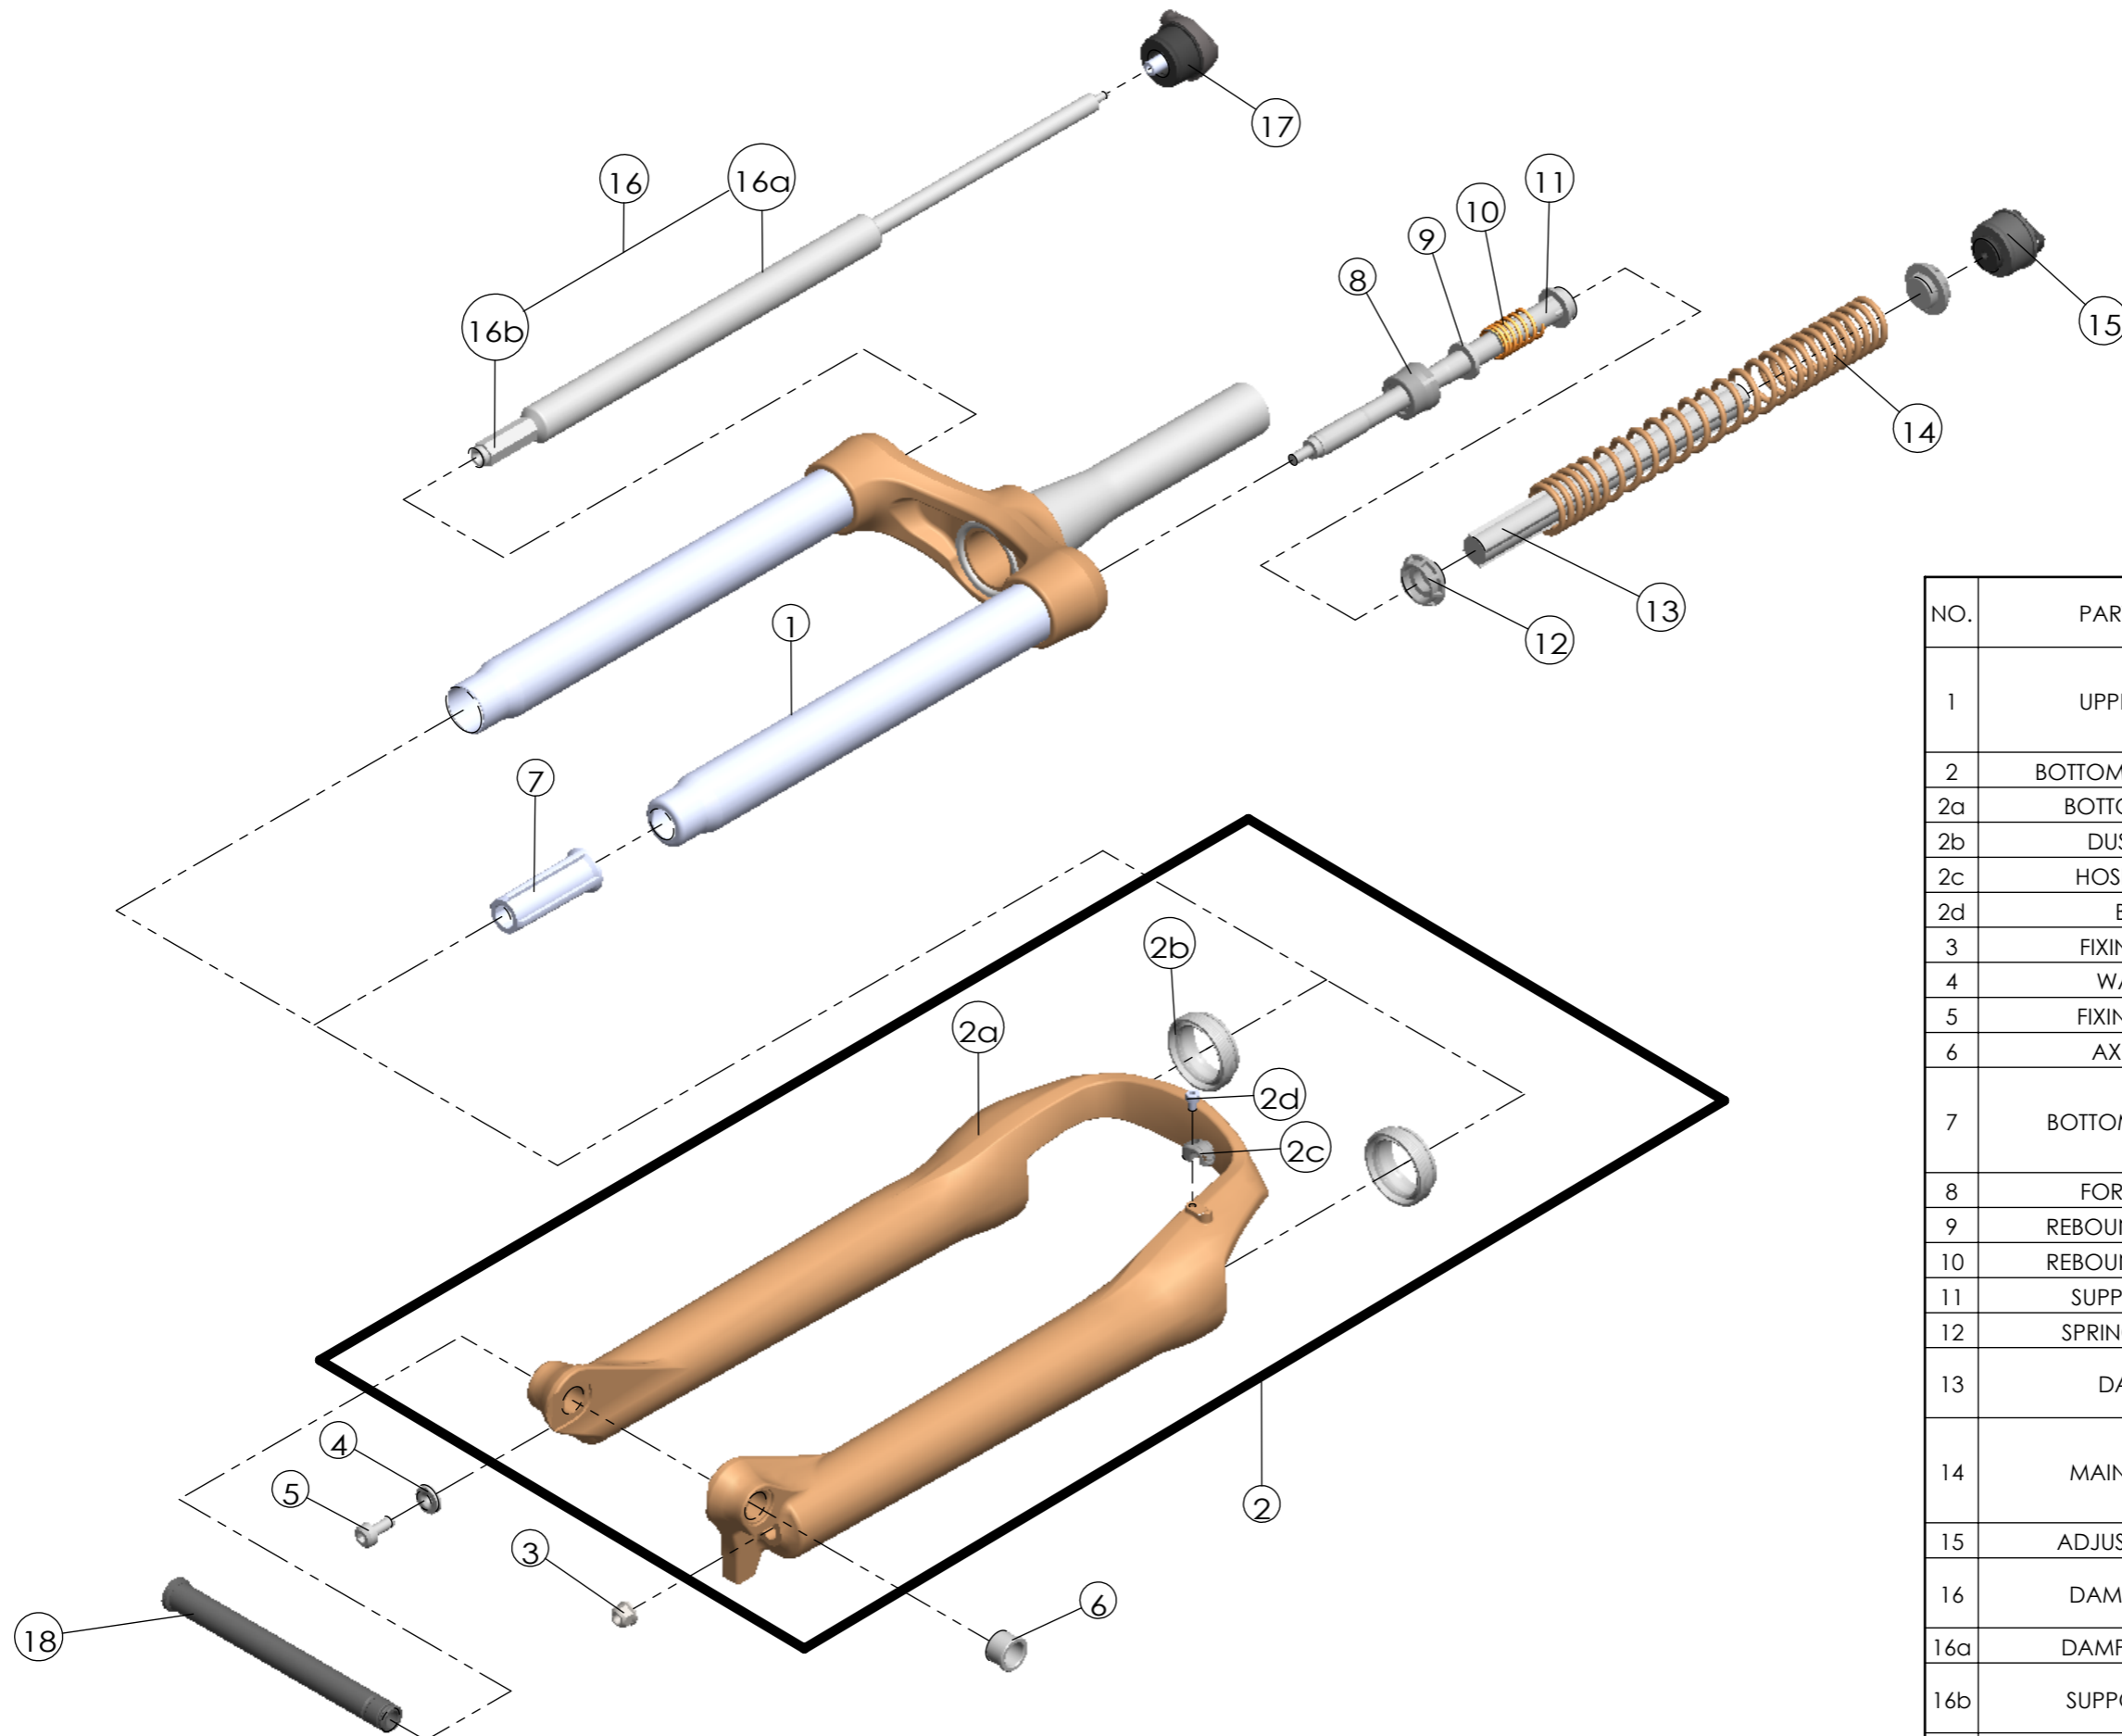

Date	2018.9.6	Version	2
Amended	2018.12.5		

NO.	PART NAME	PART CODE	QTY.		
			80	100	120
1	UPPER ASSY	FKZ096-08	1	-	-
		FKZ096-09	-	1	-
		FKZ096-06	-	-	1
2	BOTTOM CASE ASSY	FKZ119-10	1	1	1
2a	BOTTOM CASE	FPB466-10	1	1	1
2b	DUST SEAL	FAA169-20	2	2	2
2c	HOSE GUIDE	FEG166	1	1	1
2d	BOLT	FSB153	1	1	1
3	FIXING NUT	FSN023	1	1	1
4	WASHER	FSW025	1	1	1
5	FIXING BOLT	FSB070	1	1	1
6	AXLE NUT	FSN075-20	1	1	1
7	BOTTOM STOPPER	FEE806-20	1	-	-
		FEE806-10	-	1	-
		FEE806	-	-	1
8	FORK NOSE	FEE805	1	1	1
9	REBOUND RUBBER	FEP053	1	1	1
10	REBOUND SPRING	FEP189-20	1	1	1
11	SUPPORT TUBE	FEE800	1	1	1
12	SPRING GUIDE	FEE262-30	2	2	2
13	DAMPER	FEP661	1	-	-
		FEP661-10	-	1	1
14	MAIN SPRING	FEP755	1	-	-
		FEP758	-	1	-
		FEP754	-	-	1
15	ADJUST SYSTEM	FKE009-21	1	1	1
16	DAMPER UNIT	FUN015-09	1	-	-
		FUN015-08	-	1	1
16a	DAMPER BODY	FUN015-00	1	1	1
16b	SUPPORT TUBE	FEE314-15	1	-	-
		FEE314-14	-	1	1
17	RL COVER ASSY	FKE310-12	1	1	1
18	15AH2-110 AXLE SET	FKA117-00	1	1	1