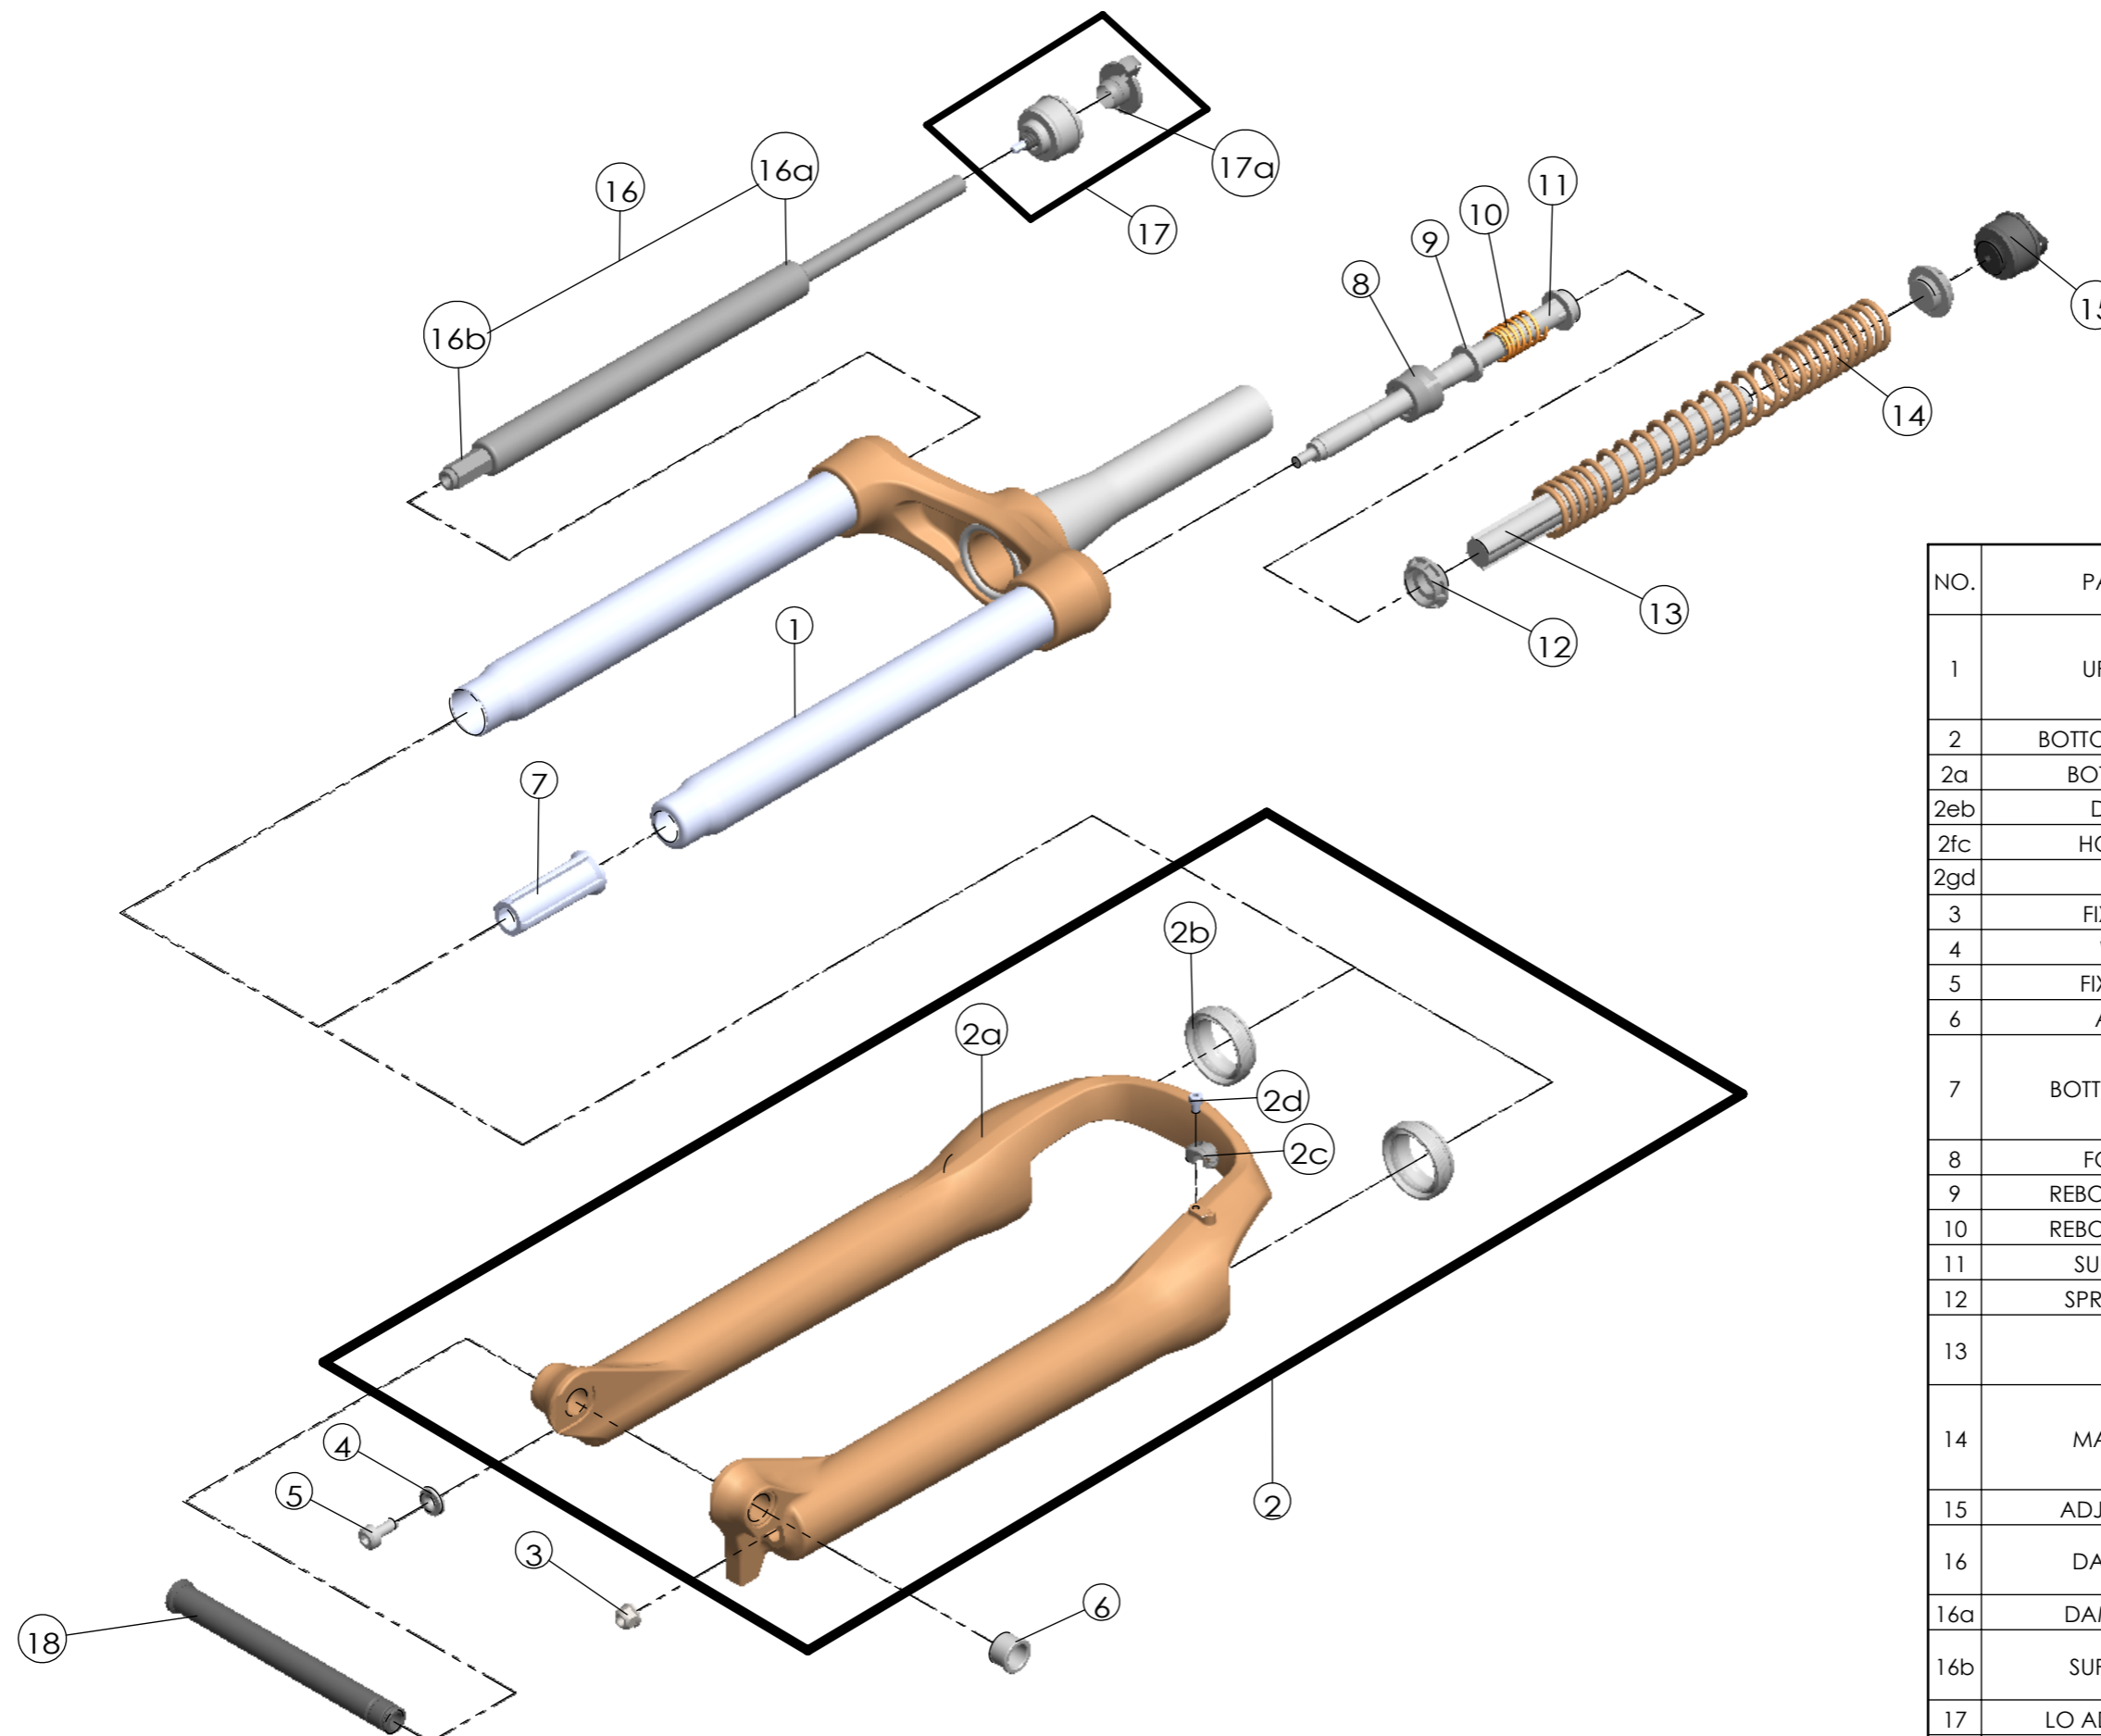

|         |           |         |   |
|---------|-----------|---------|---|
| Date    | 2018.9.6  | Version | 2 |
| Amended | 2018.12.5 |         |   |

| NO. | PART NAME          | PART CODE | QTY. |     |     |
|-----|--------------------|-----------|------|-----|-----|
|     |                    |           | 80   | 100 | 120 |
| 1   | UPPER ASSY         | FKZ096-08 | 1    | -   | -   |
|     |                    | FKZ096-09 | -    | 1   | -   |
|     |                    | FKZ096-06 | -    | -   | 1   |
| 2   | BOTTOM CASE ASSY   | FKZ119-10 | 1    | 1   | 1   |
| 2a  | BOTTOM CASE        | FPB466-10 | 1    | 1   | 1   |
| 2eb | DUST SEAL          | FAA169-20 | 2    | 2   | 2   |
| 2fc | HOSE GUIDE         | FEG166    | 1    | 1   | 1   |
| 2gd | BOLT               | FSB153    | 1    | 1   | 1   |
| 3   | FIXING NUT         | FSN023    | 1    | 1   | 1   |
| 4   | WASHER             | FSW025    | 1    | 1   | 1   |
| 5   | FIXING BOLT        | FSB070    | 1    | 1   | 1   |
| 6   | AXLE NUT           | FSN075-20 | 1    | 1   | 1   |
| 7   | BOTTOM STOPPER     | FEE806-20 | 1    | -   | -   |
|     |                    | FEE806-10 | -    | 1   | -   |
|     |                    | FEE806    | -    | -   | 1   |
| 8   | FORK NOSE          | FEE805    | 1    | 1   | 1   |
| 9   | REBOUND RUBBER     | FEP053    | 1    | 1   | 1   |
| 10  | REBOUND SPRING     | FEP189-20 | 1    | 1   | 1   |
| 11  | SUPPORT TUBE       | FEE800    | 1    | 1   | 1   |
| 12  | SPRING GUIDE       | FEE262-30 | 2    | 2   | 2   |
|     |                    |           |      |     |     |
| 13  | DAMPER             | FEP661    | 1    | -   | -   |
|     |                    | FEP661-10 | -    | 1   | 1   |
| 14  | MAIN SPRING        | FEP755    | 1    | -   | -   |
|     |                    | FEP754    | -    | 1   | -   |
|     |                    | FEP758    | -    | -   | 1   |
| 15  | ADJUST SYSTEM      | FKE009-21 | 1    | 1   | 1   |
| 16  | DAMPER UNIT        | FUN006-27 | 1    | -   | -   |
|     |                    | FUN006-29 | -    | 1   | 1   |
| 16a | DAMPER BODY        | FUN006-20 | 1    | 1   | 1   |
| 16b | SUPPORT TUBE       | FEE314-10 | 1    | -   | -   |
|     |                    | FEE314-12 | -    | 1   | 1   |
| 17  | LO ADJUST SYSTEM   | FKE028-38 | 1    | 1   | 1   |
| 17a | KNOB               | FEG426    | 1    | 1   | 1   |
| 18  | 15AH2-110 AXLE SET | FKA117-00 | 1    | 1   | 1   |