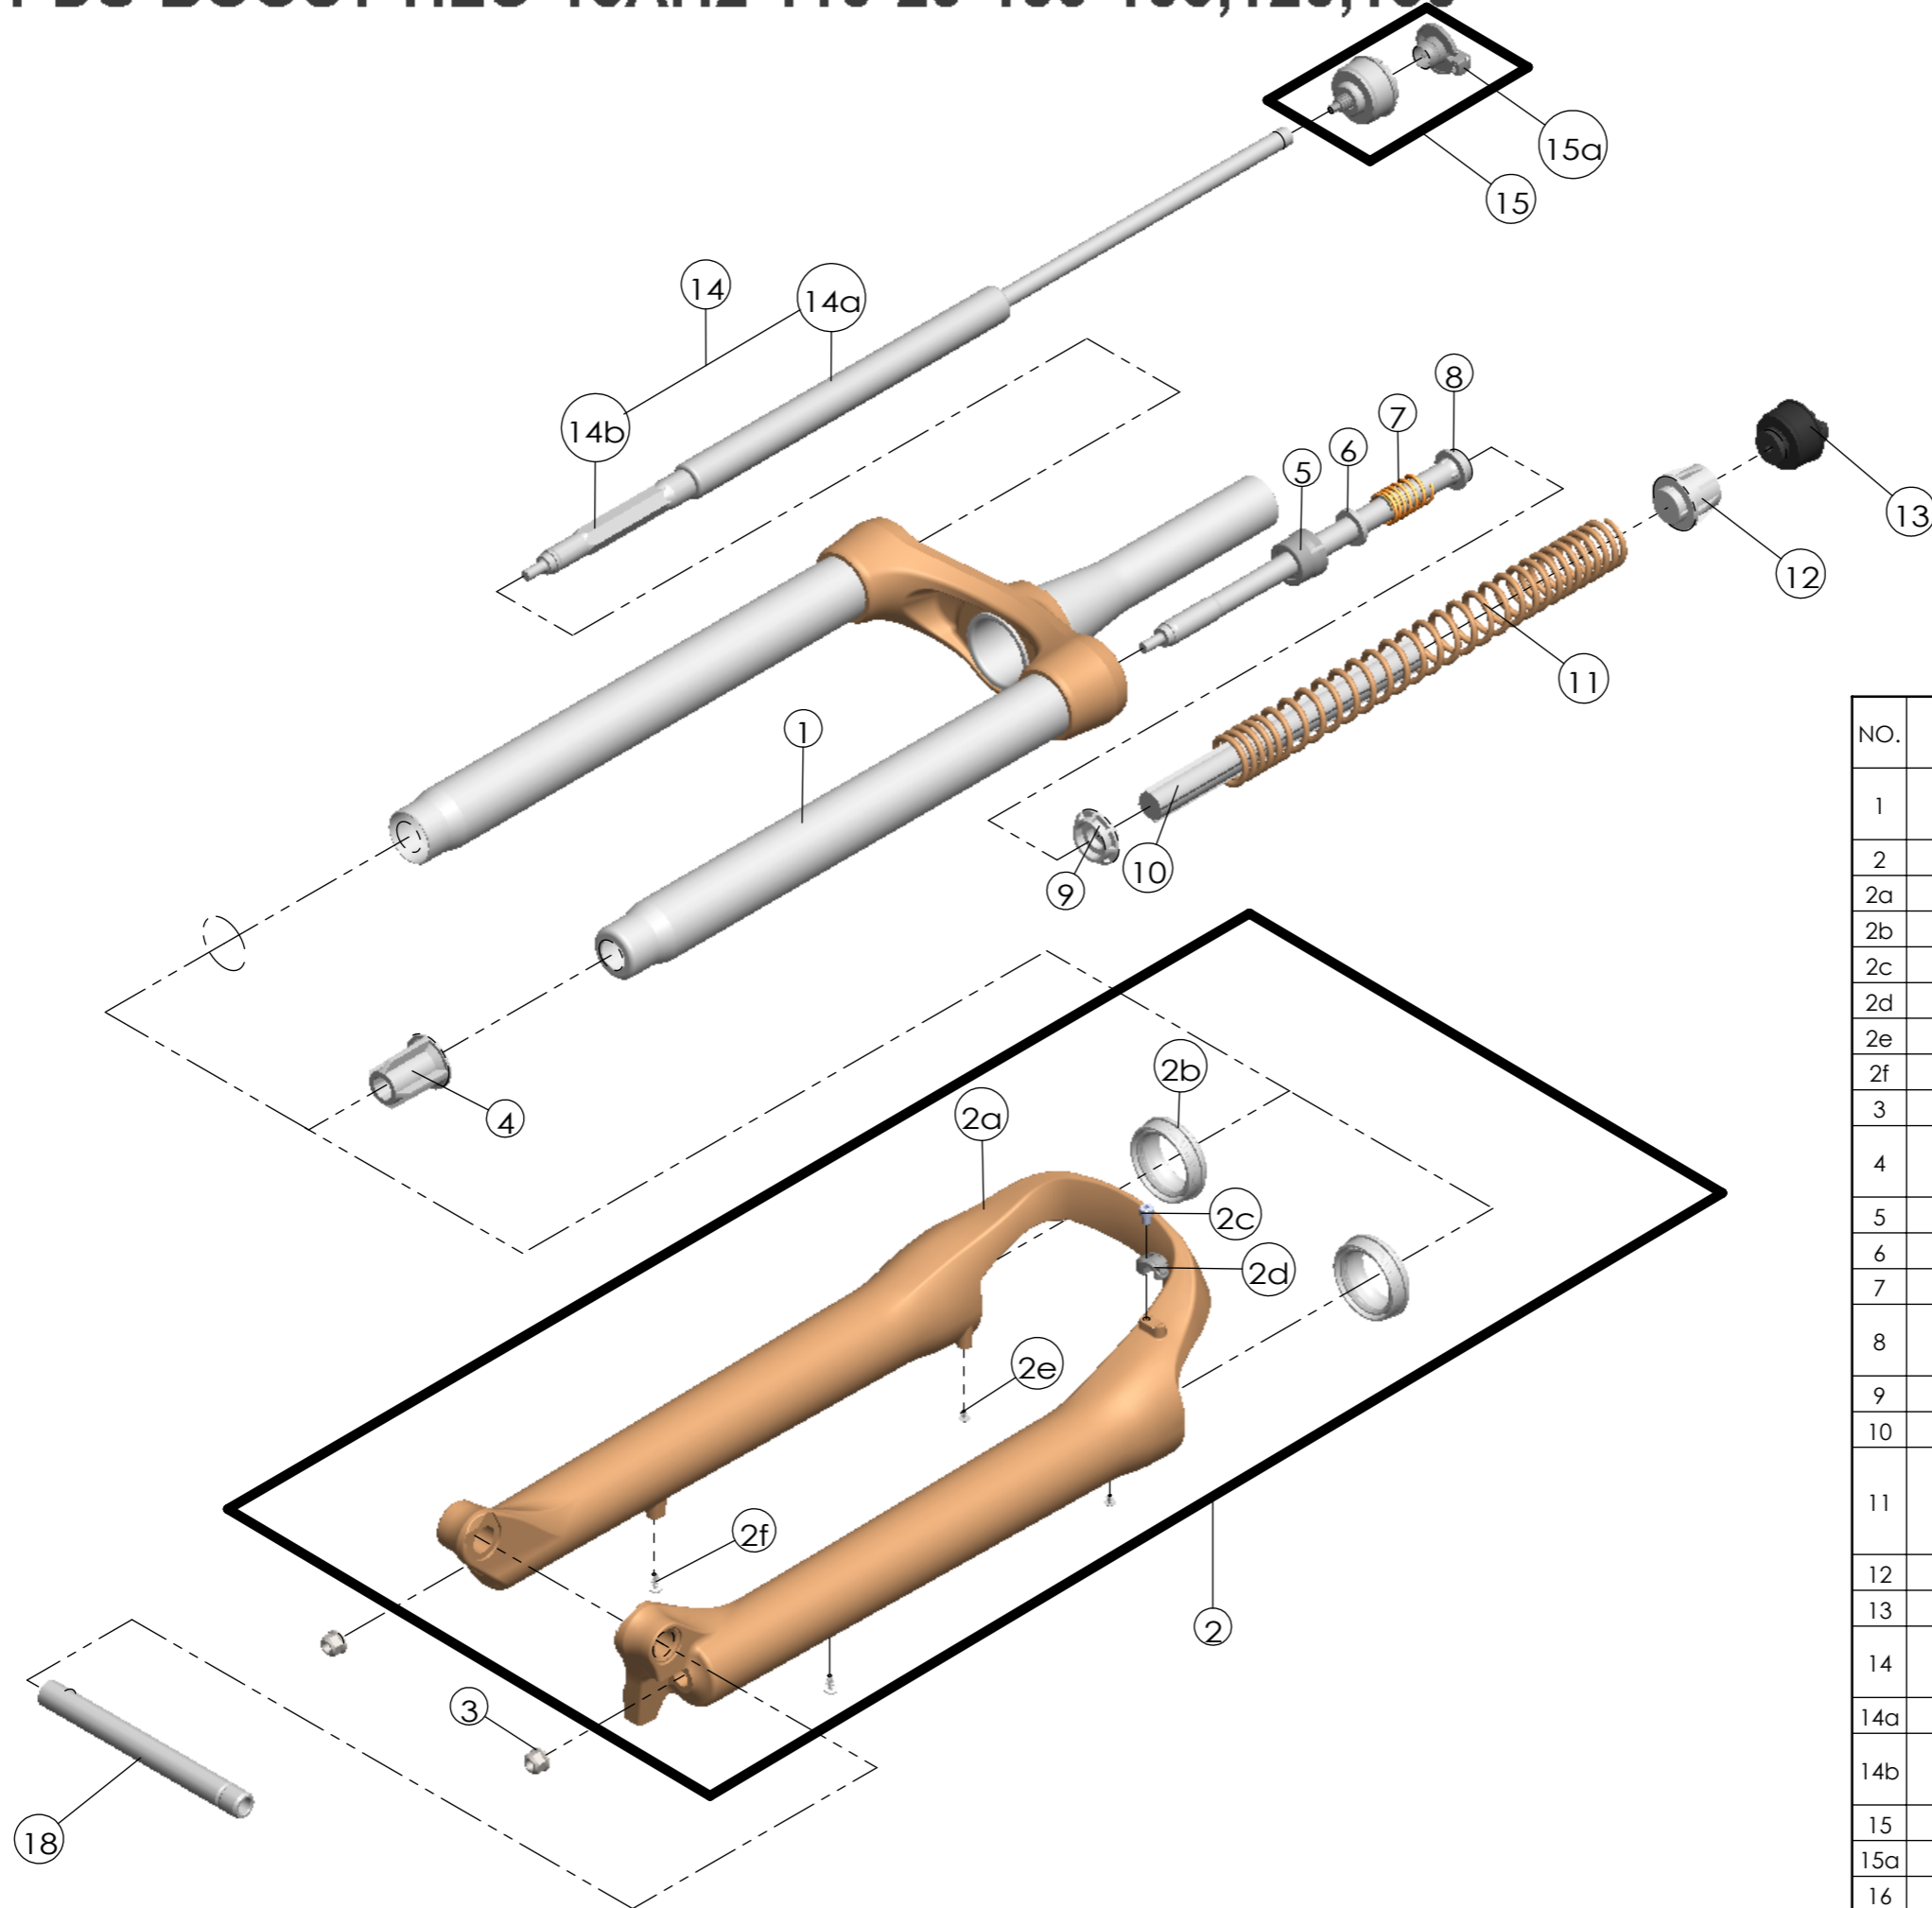

Date	2019.1.25	Version	1
Amended			

NO.	PART NAME	PART CODE	QTY.		
			100	120	130
1	UPPER ASSY	FKZ103-04	1	-	-
		FKZ103-03	-	1	1
2	BOTTOM CASE ASSY	FKZ105-20	1	1	1
2a	BOTTOM CASE	FPB455-10	1	1	1
2b	DUST SEAL	FAA390-20	2	2	2
2c	HOSE GUIDE	FEG166	1	1	1
2d	BOLT	FSB153	1	1	1
2e	MOUNT CAP	FAA199-10	2	2	2
2f	MOUNT CAP	FAA199	2	2	2
3	FIXING NUT	FSN023	2	2	2
4	BOTTOM STOPPER	FEE806-40	1	-	-
		FEE806-60	-	1	1
5	FORK NOSE	FEE805-20	1	1	1
6	REBOUND RUBBER	FEP053	1	1	1
7	REBOUND SPRING	FEP189-20	1	1	1
8	SUPPOR TUBE	FEG175	1	1	-
		FEG454	-	-	1
9	SPRING GUIDE LOWER	FEG456	1	1	1
10	DAMPER	FEP781	1	1	1
11	MAIN SPRING	FEP799	1	-	-
		FEP798	-	1	-
		FEP797	-	-	1
12	SPRING GUIDE UPPER	FEG455	1	1	1
13	ADJUST SYSTEM	FKE009-31	1	1	1
14	DAMPER UNIT	FUN050-42	1	-	-
		FUN050-43	-	1	1
14a	DAMPER BODY	FUN050-40	1	1	1
14b	SUPPORT TUBE	FEE847-02	1	-	-
		FEE847-04	-	1	1
15	LO ADJUST SYSTEM	FKE028-58	1	1	1
15a	LO KNOB	FEG426	1	1	1
16	15AH2-110 AXLE SET	FKA117-00	1	1	1