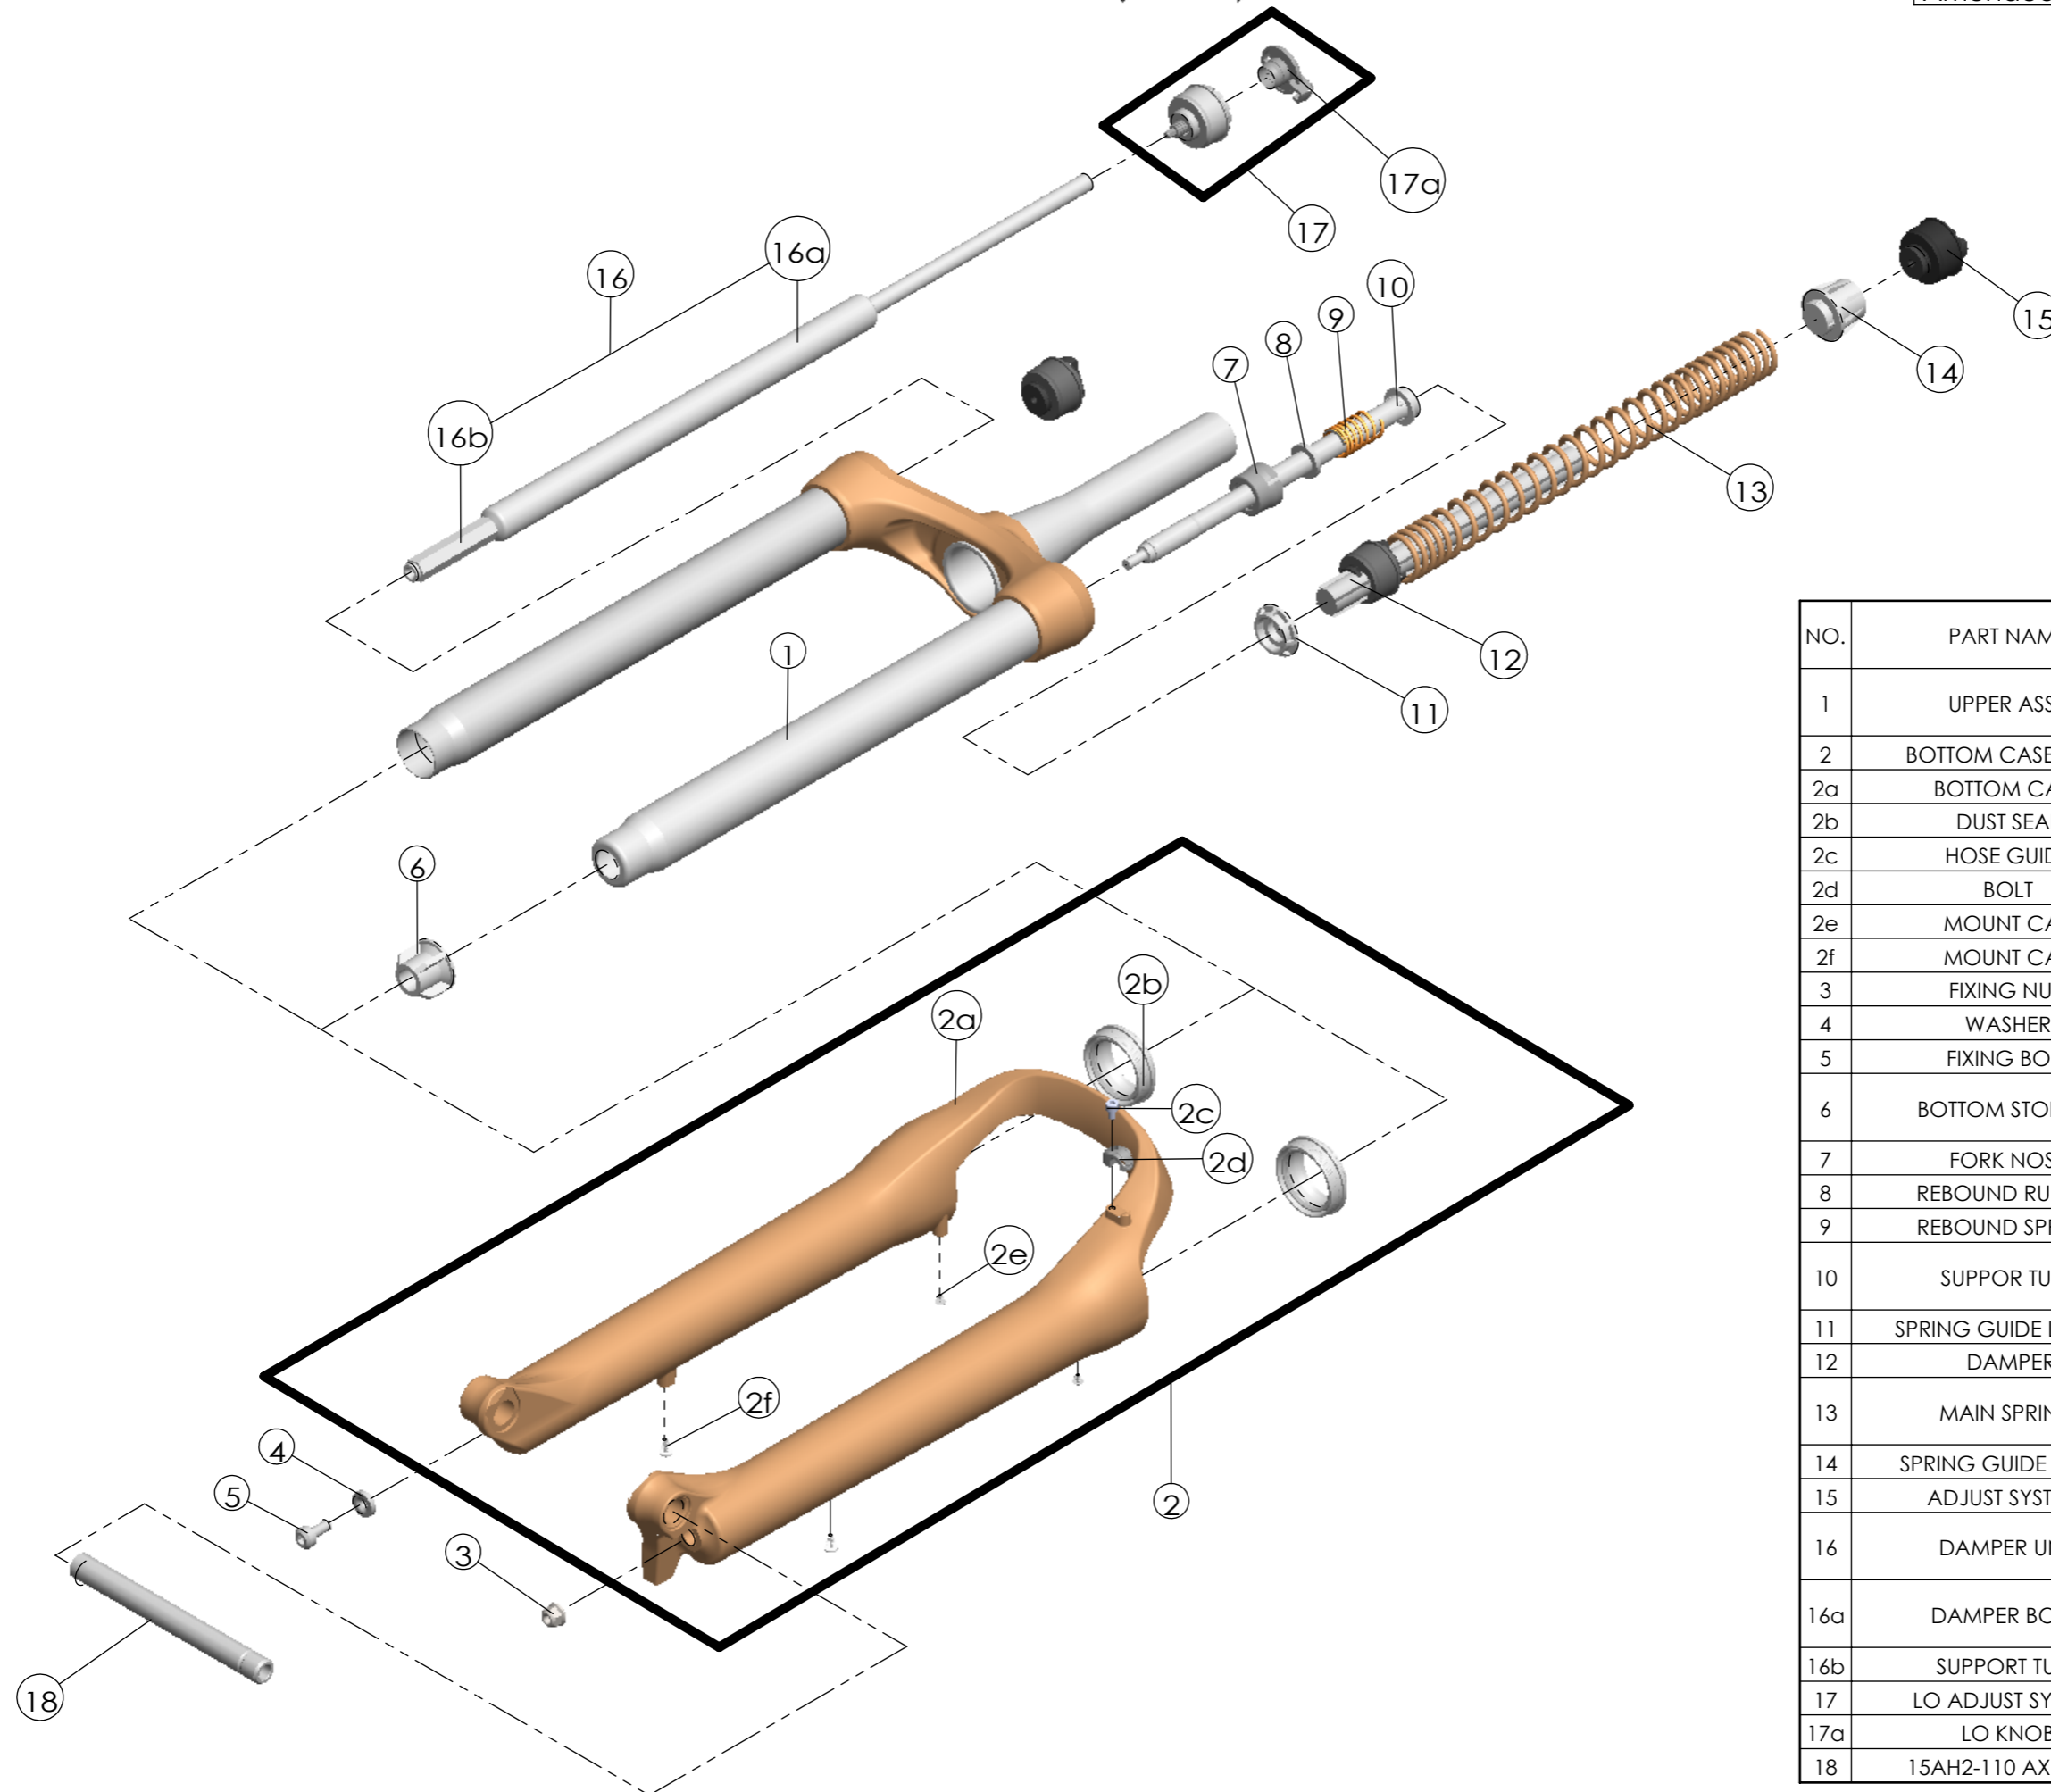

Date	2019.1.25	Version	1
Amended			

NO.	PART NAME	PART CODE	QTY.		
			100	120	130
1	UPPER ASSY	FKZ103-03	-	1	1
		FKZ103-04	1	-	-
2	BOTTOM CASE ASSY	FKZ104-20	1	1	1
2a	BOTTOM CASE	FPB453-10	1	1	1
2b	DUST SEAL	FAA390-20	2	2	2
2c	HOSE GUIDE	FEG166	1	1	1
2d	BOLT	FSB153	1	1	1
2e	MOUNT CAP	FAA199-10	2	2	2
2f	MOUNT CAP	FAA199	2	2	2
3	FIXING NUT	FSN023	1	1	1
4	WASHER	FSW025	1	1	1
5	FIXING BOLT	FSB070	1	1	1
6	BOTTOM STOPPER	FEE806-50	-	1	1
		FEE806-10	1	-	-
7	FORK NOSE	FEE805-20	1	1	1
8	REBOUND RUBBER	FEP053	1	1	1
9	REBOUND SPRING	FEP058-20	1	1	1
10	SUPPOR TUBE	FEG175	-	-	1
		FEE800	1	1	-
11	SPRING GUIDE LOWER	FEG456	1	1	1
12	DAMPER	FEP781	1	1	1
13	MAIN SPRING	FEP780	-	1	1
		FEP815	1	-	-
14	SPRING GUIDE UPPER	FEG455	1	1	1
15	ADJUST SYSTEM	FKE009-31	1	1	1
16	DAMPER UNIT	FUN006-72	-	1	1
		FUN006-29	1	-	-
16a	DAMPER BODY	FUN006-70	-	1	1
		FUN006-20	1	-	-
16b	SUPPORT TUBE	FEE314-12	1	1	1
17	LO ADJUST SYSTEM	FKE028-58	1	1	1
17a	LO KNOB	FEG426	1	1	1
18	15AH2-110 AXLE SET	FKA117-00	1	1	1