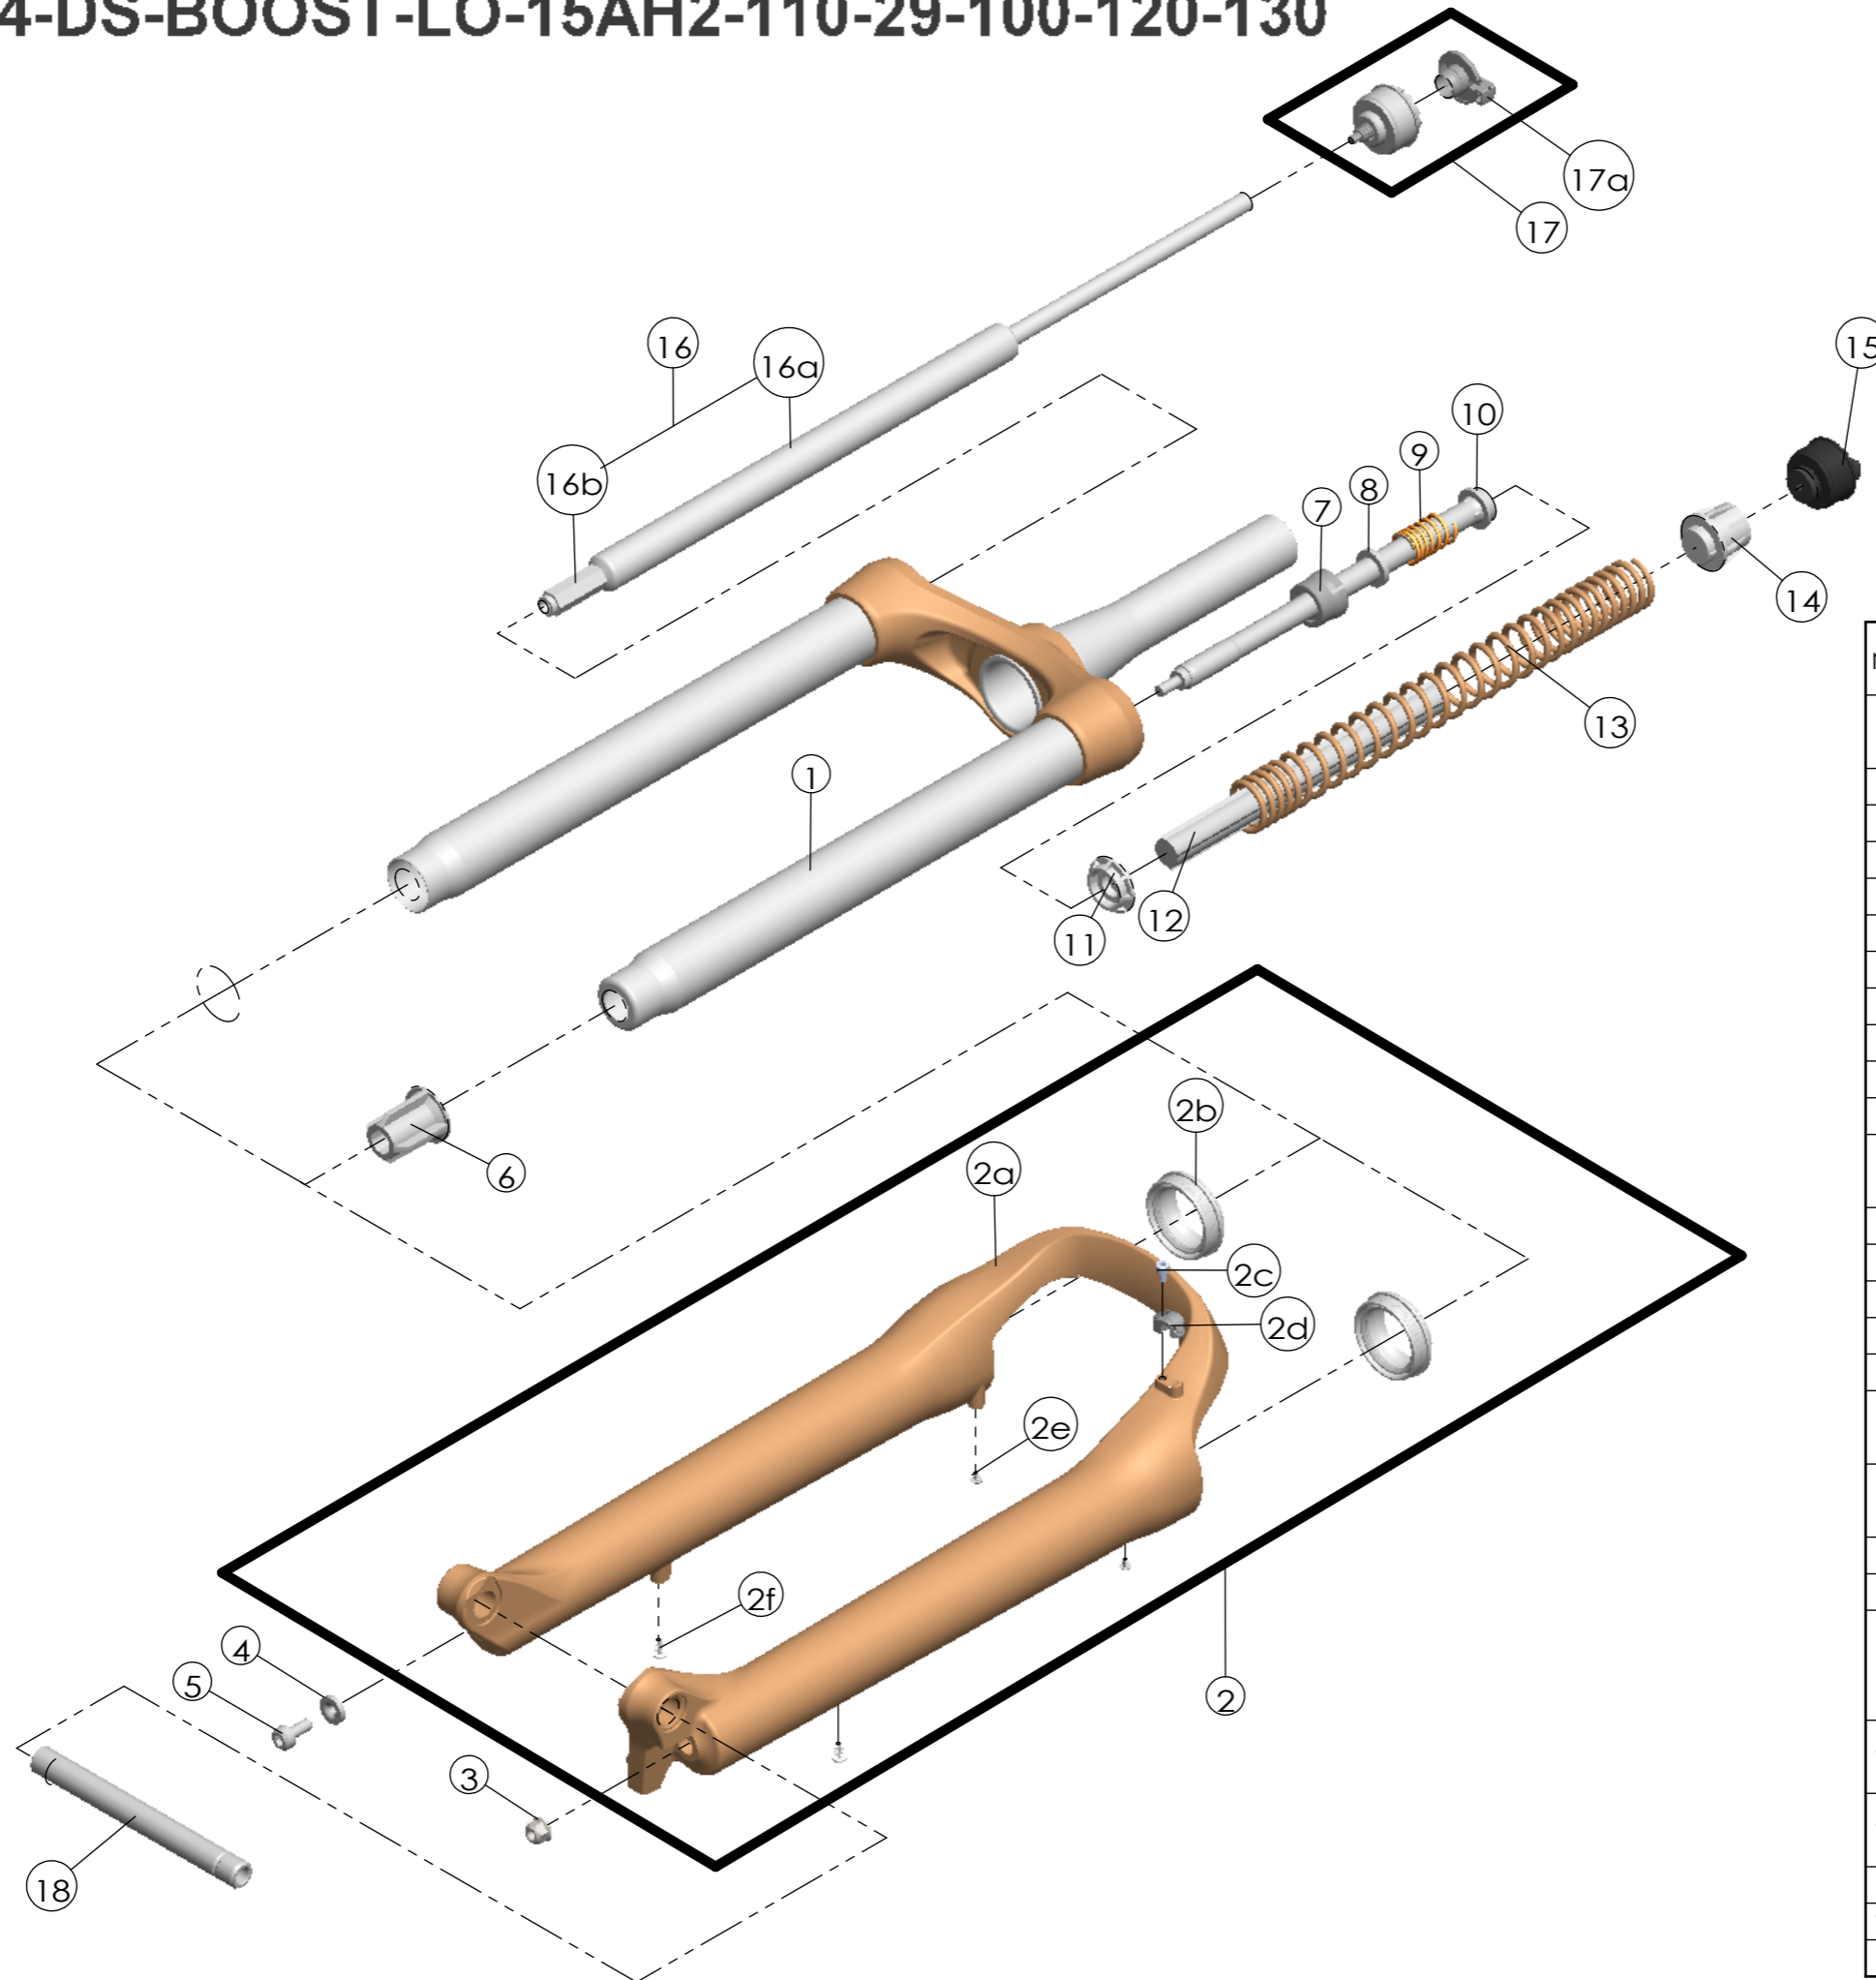

Date	2019.1.25	Version	1
Amended			

NO.	PART NAME	PART CODE	QTY.		
			100	120	130
1	UPPER ASSY	FKZ103-03	-	1	1
		FKZ103-04	1	-	-
2	BOTTOM CASE ASSY	FKZ105-20	1	1	1
2a	BOTTOM CASE	FPB455-10	1	1	1
2b	DUST SEAL	FAA390-20	2	2	2
2c	HOSE GUIDE	FEG166	1	1	1
2d	BOLT	FSB153	1	1	1
2e	MOUNT CAP	FAA199-10	2	2	2
2f	MOUNT CAP	FAA199	2	2	2
3	FIXING NUT	FSN023	1	1	1
4	WASHER	FSW025	1	1	1
5	FIXING BOLT	FSB070	1	1	1
6	BOTTOM STOPPER	FEE806-60	-	-	1
		FEE806-40	1	-	-
7	FORK NOSE	FEE805-20	1	1	1
8	REBOUND RUBBER	FEP053	1	1	1
9	REBOUND SPRING	FEP189-20	1	1	1
10	SUPPOR TUBE	FEG454	1	1	1
11	SPRING GUIDE LOWER	FEG456	1	1	1
12	DAMPER	FEP781	1	1	-
		FEP781-10	-	-	1
13	MAIN SPRING	FEP780	-	1	1
		FEP815	1	-	-
14	SPRING GUIDE UPPER	FEG455	1	1	1
15	ADJUST SYSTEM	FKE009-31	1	1	1
16	DAMPER UNIT	FUN006-73	-	-	1
		FUN006-72	-	1	-
		FUN006-29	1	-	-
16a	DAMPER BODY	FUN006-70	-	1	1
		FUN006-20	1	-	-
16b	SUPPORT TUBE	FEE314-17	-	-	1
		FEE314-12	1	1	-
17	LO ADJUST SYSTEM	FKE028-58	1	1	1
17a	LO KNOB	FEG426	1	1	1
18	15AH2-110 AXLE SET	FKA117-00	1	1	1