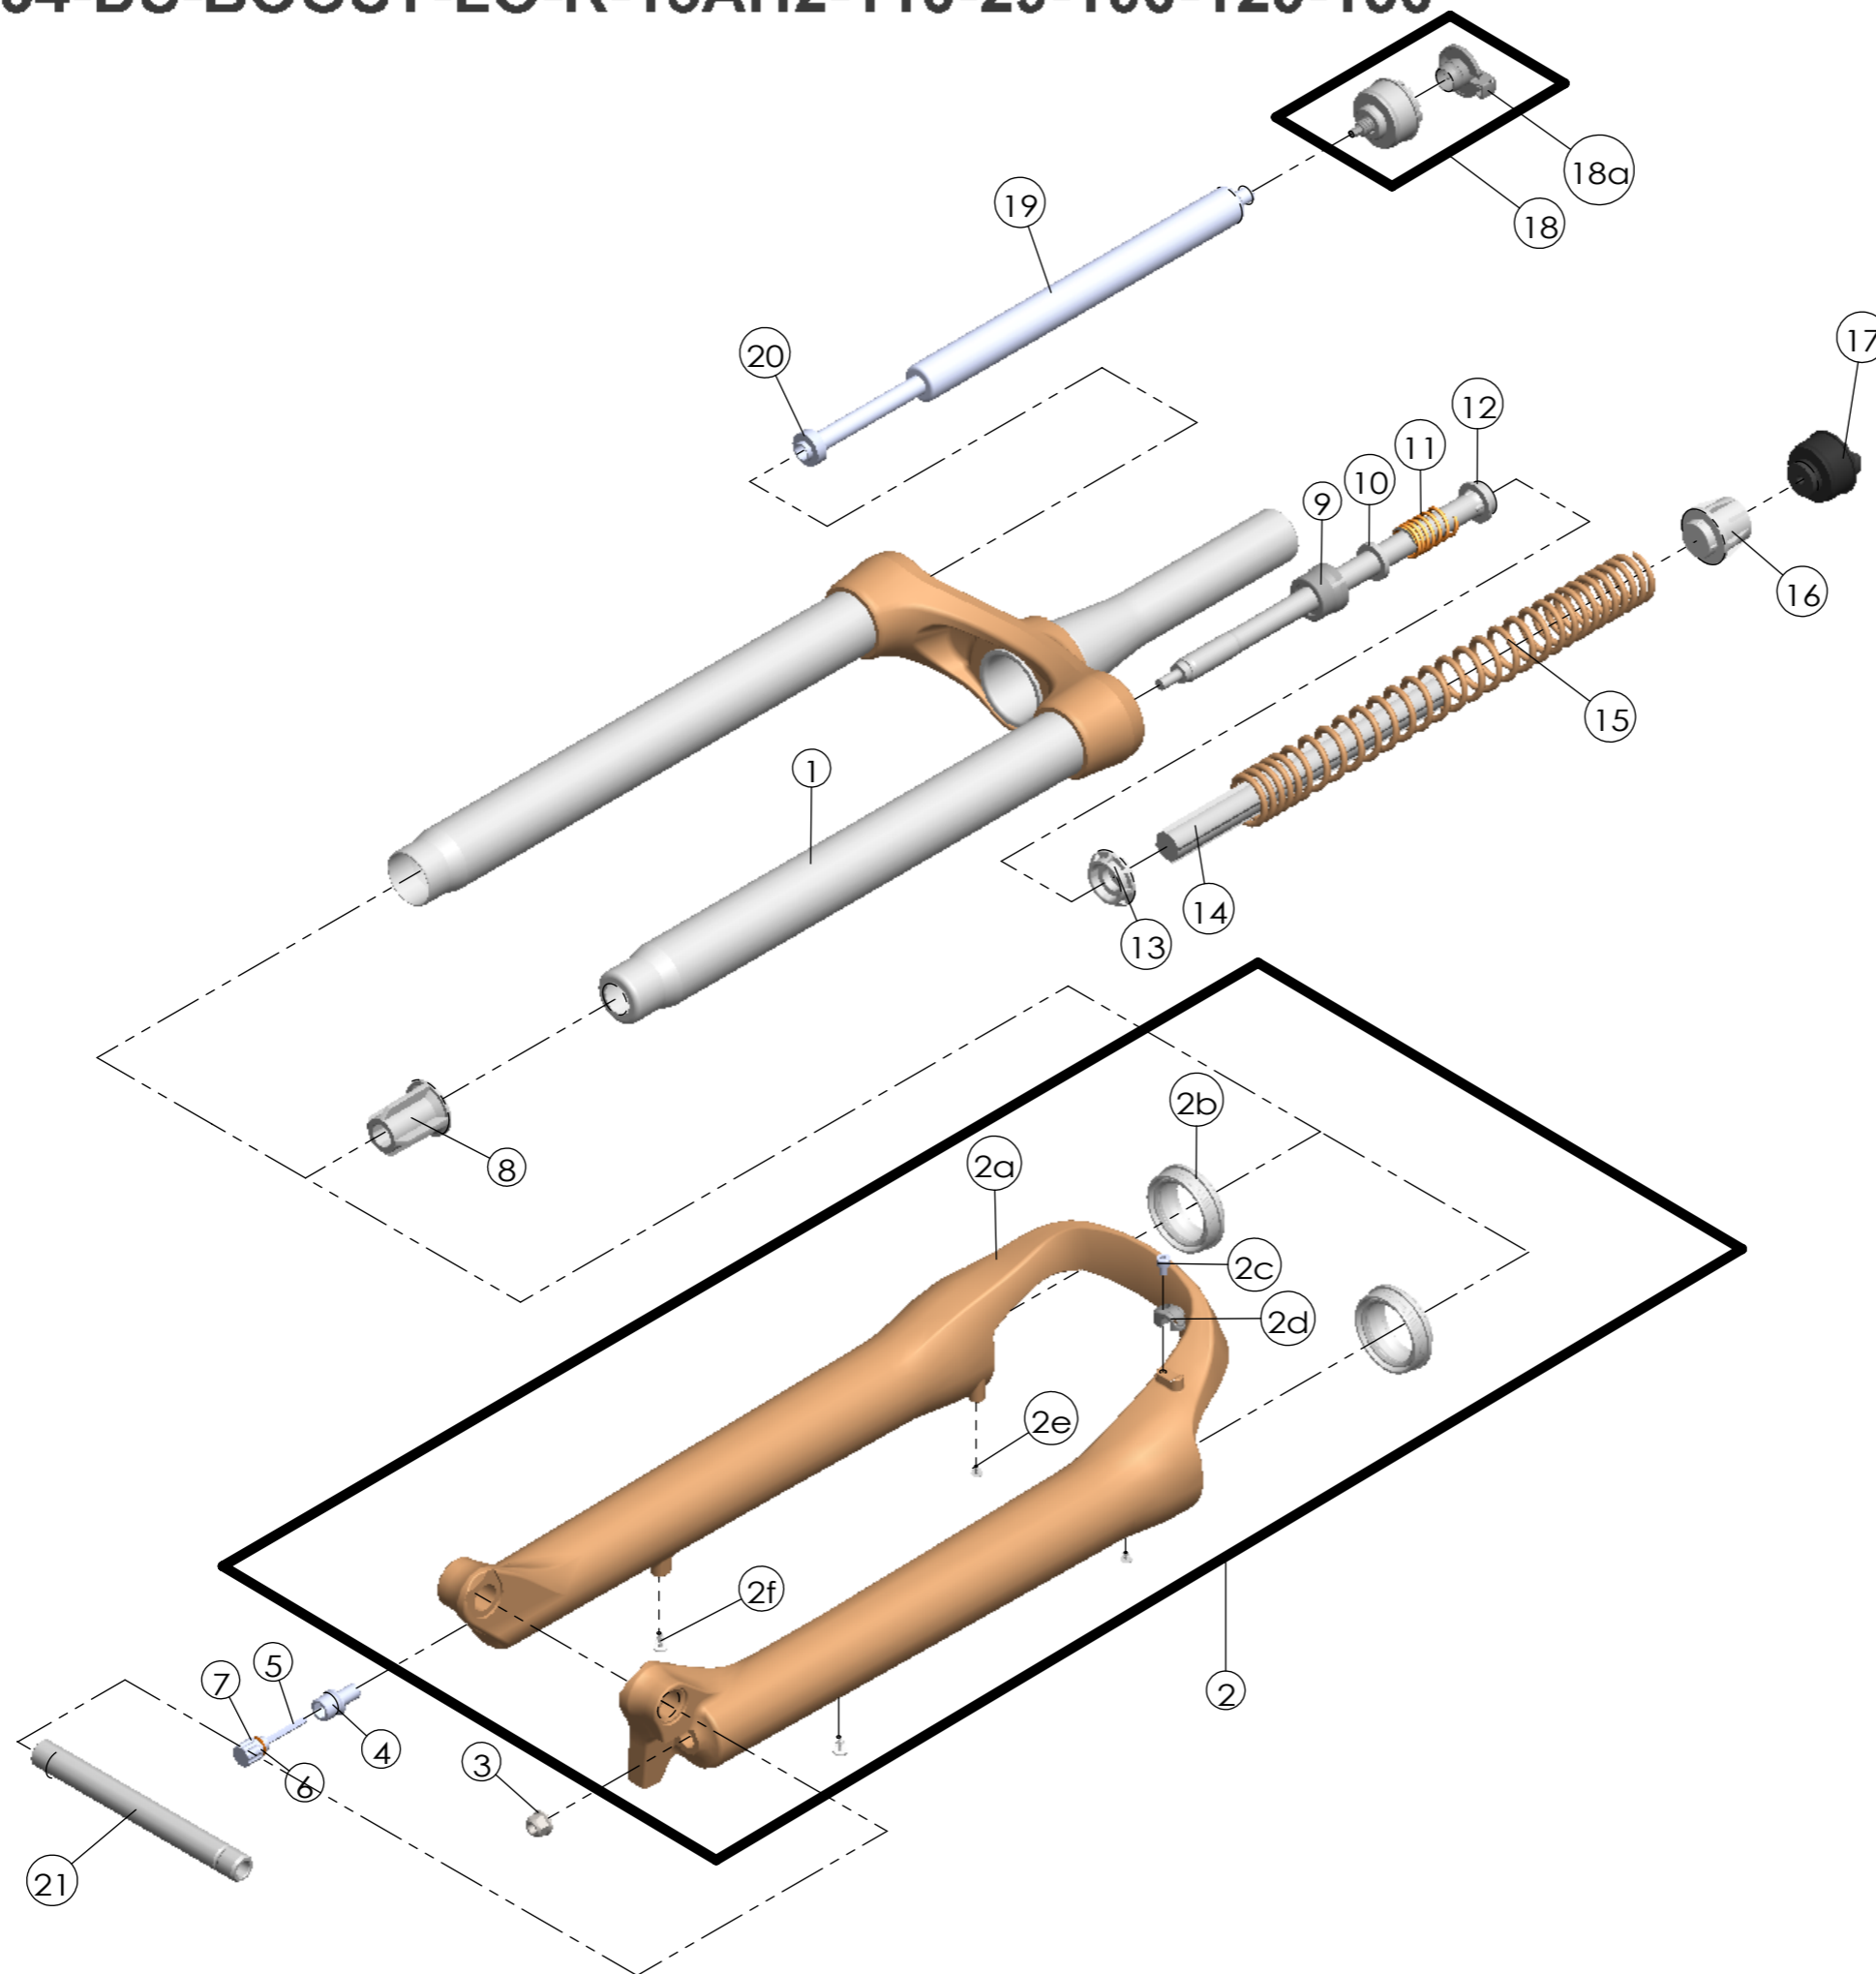

|         |           |         |   |
|---------|-----------|---------|---|
| Date    | 2022.4.14 | Version | 1 |
| Amended |           |         |   |

| NO. | PART NAME           | PART CODE | QTY. |     |     |
|-----|---------------------|-----------|------|-----|-----|
|     |                     |           | 100  | 120 | 130 |
| 1   | UPPER ASSY          | FKZ103-03 | -    | 1   | 1   |
|     |                     | FKZ103-04 | 1    | -   | -   |
| 2   | BOTTOM CASE ASSY    | FKZ105-20 | 1    | 1   | 1   |
| 2a  | BOTTOM CASE         | FPB455-10 | 1    | 1   | 1   |
| 2b  | DUST SEAL           | FAA390-20 | 2    | 2   | 2   |
| 2c  | HOSE GUIDE          | FEG166    | 1    | 1   | 1   |
| 2d  | BOLT                | FSB153    | 1    | 1   | 1   |
| 2e  | MOUNT CAP           | FAA199-10 | 2    | 2   | 2   |
| 2f  | MOUNT CAP           | FAA199    | 2    | 2   | 2   |
| 3   | FIXING NUT          | FSN023    | 1    | 1   | 1   |
| 4   | DAMPER FIXING BOLT  | FSB058-20 | 1    | 1   | 1   |
| 5   | HEXAGON SHAFT       | FEE131-10 | 1    | 1   | 1   |
| 6   | O RING              | FAA083    | 1    | 1   | 1   |
| 7   | DAMPER AD JUST KNOB | FEE845-10 | 1    | 1   | 1   |
| 8   | BOTTOM STOPPER      | FEE806-60 | -    | -   | 1   |
|     |                     | FEE806-40 | 1    | -   | -   |
| 9   | FORK NOSE           | FEE805-20 | 1    | 1   | 1   |
| 10  | REBOUND RUBBER      | FEP053    | 1    | 1   | 1   |
| 11  | REBOUND SPRING      | FEP189-20 | 1    | 1   | 1   |
| 12  | SUPPOR TUBE         | FEG454    | 1    | 1   | 1   |
| 13  | SPRING GUIDE LOWER  | FEG456    | 1    | 1   | 1   |
| 14  | DAMPER              | FEP781    | 1    | 1   | -   |
|     |                     | FEP781-10 | -    | -   | 1   |
| 15  | MAIN SPRING         | FEP780    | -    | 1   | 1   |
|     |                     | FEP815    | 1    | -   | -   |
| 16  | SPRING GUIDE UPPER  | FEG455    | 1    | 1   | 1   |
| 17  | ADJUST SYSTEM       | FKE009-31 | 1    | 1   | 1   |
| 18  | LO ADJUST SYSTEM    | FKE028-58 | 1    | 1   | 1   |
| 18a | LO KNOB             | FEG426    | 1    | 1   | 1   |
| 19  | DAMPER UNIT         | FUN082-40 | 1    | 1   | 1   |
| 20  | SLEEVE              | FEG363-20 | 1    | 1   | 1   |
| 21  | 15AH2-110 AXLE SET  | FKA117-00 | 1    | 1   | 1   |