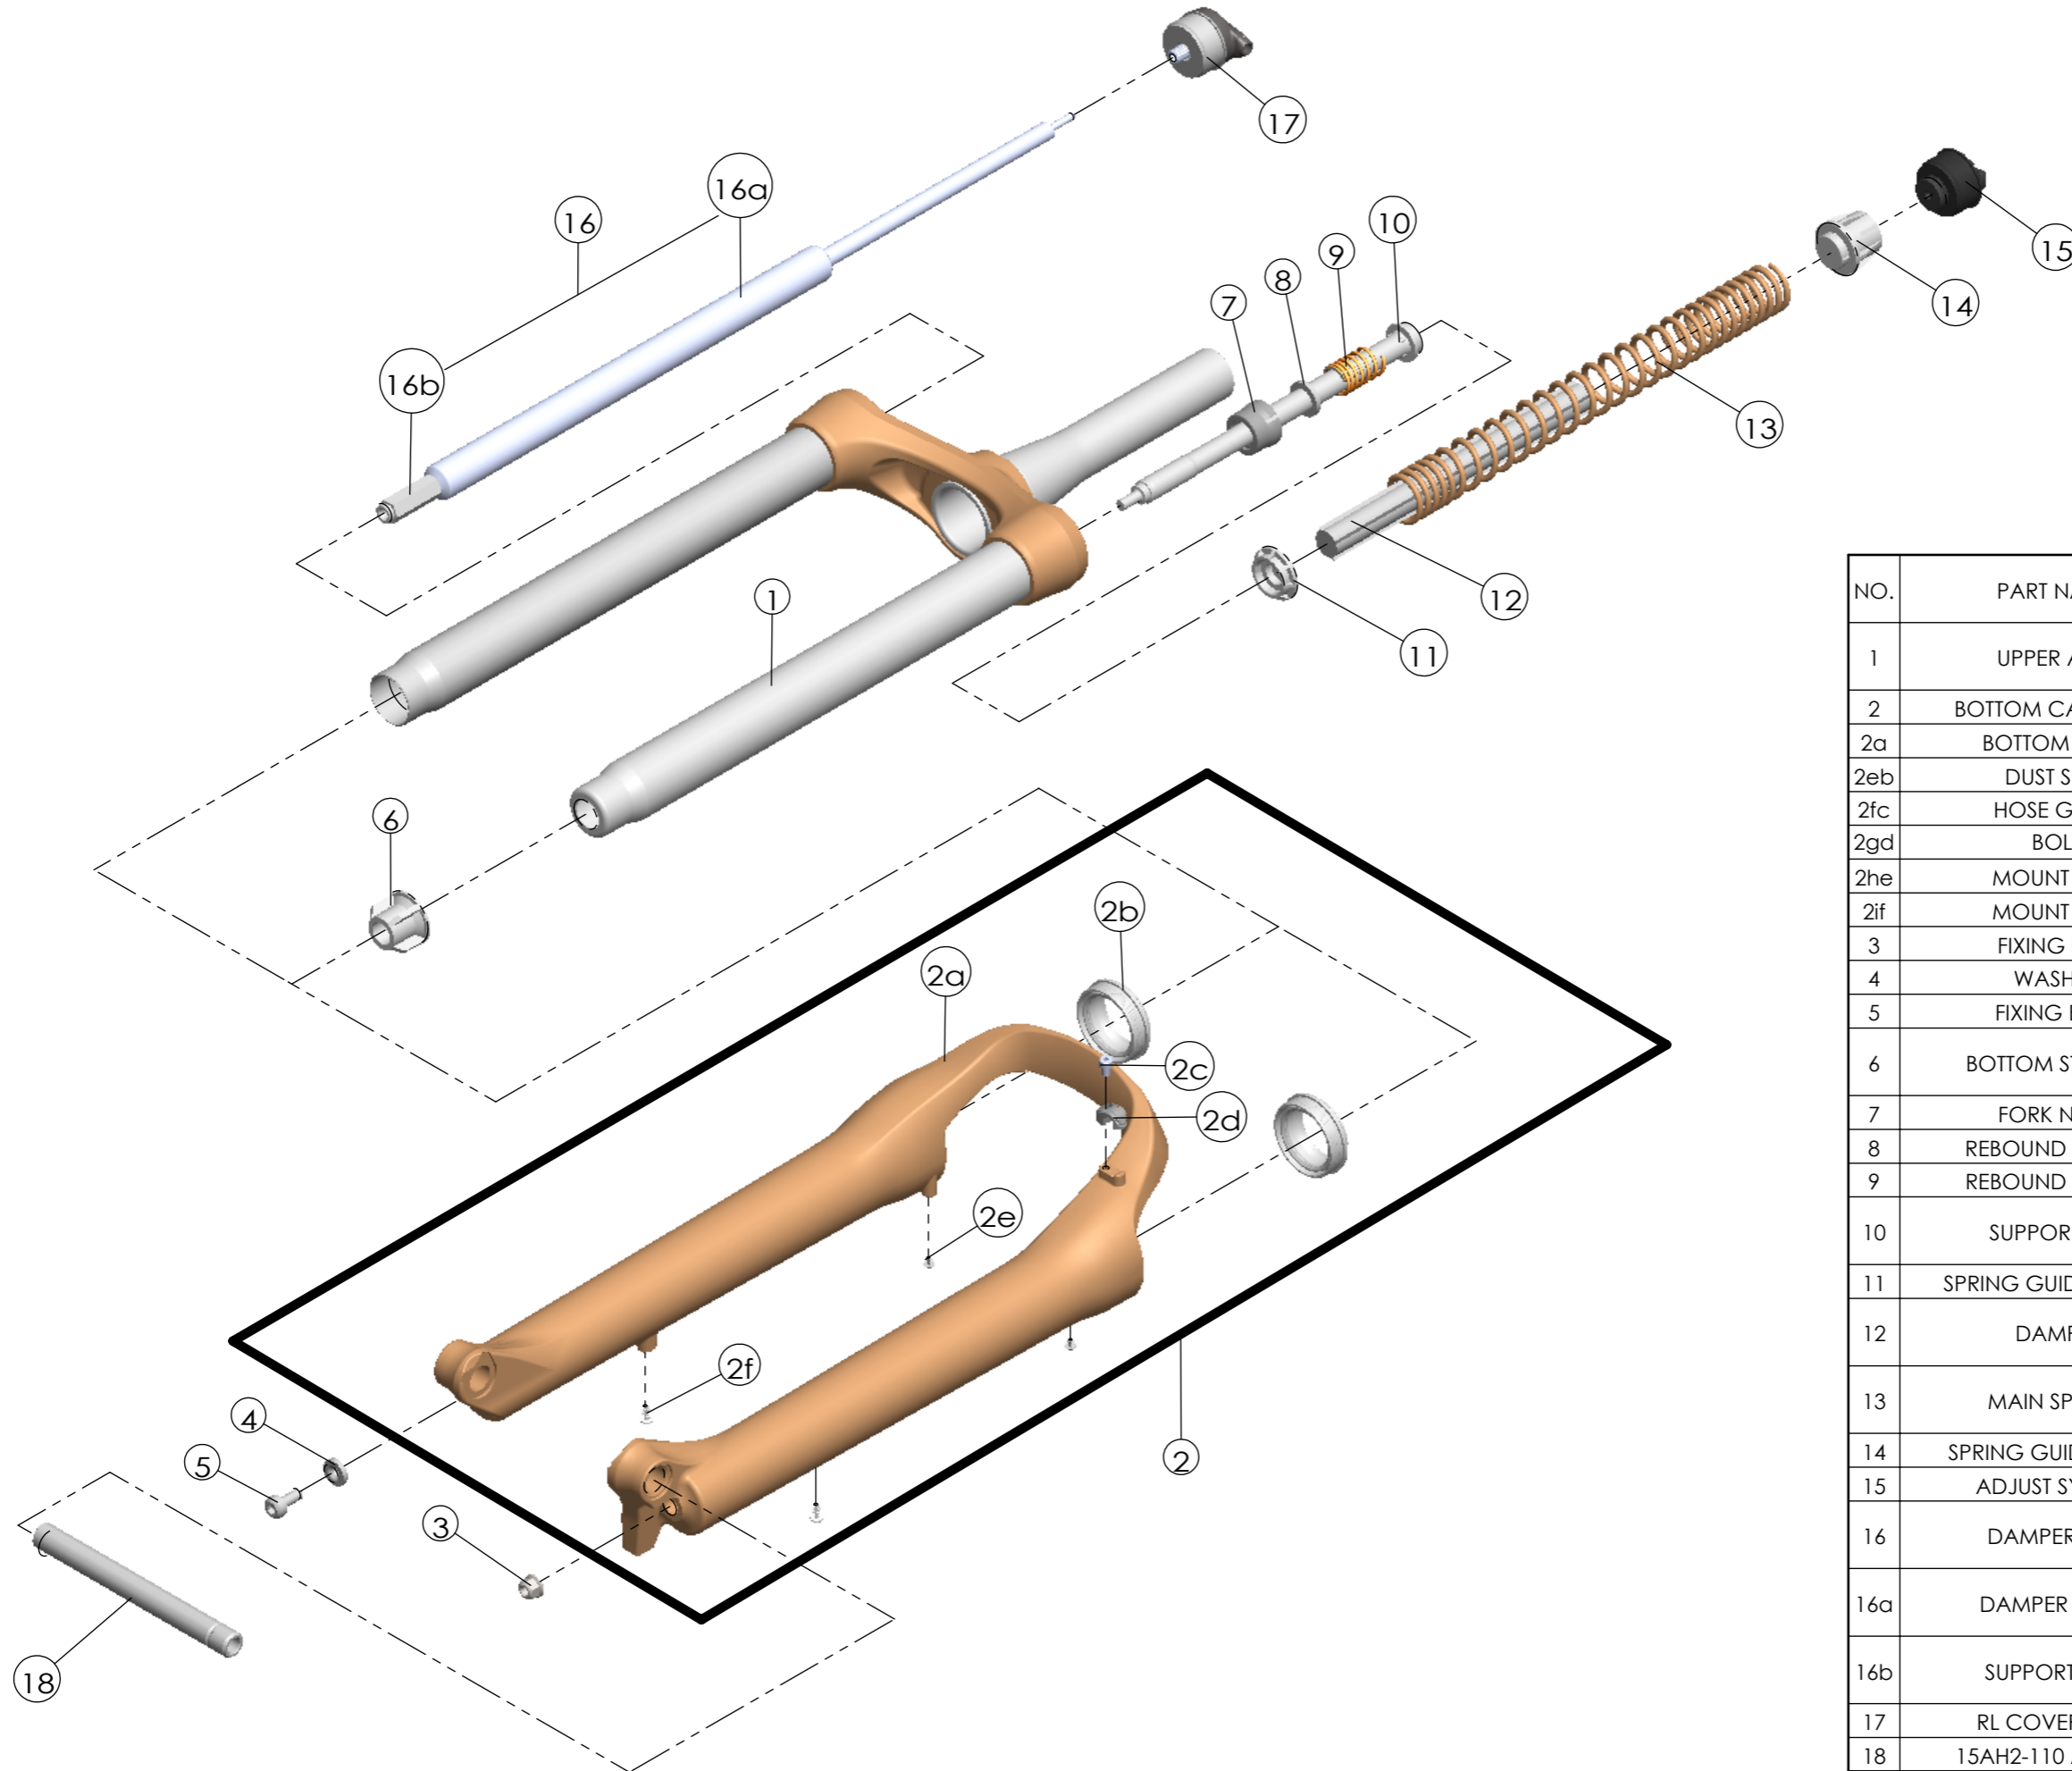

Date	2019.1.25	Version	1
Amended			

NO.	PART NAME	PART CODE	QTY.		
			100	120	130
1	UPPER ASSY	FKZ103-02	-	1	1
		FKZ103-05	1	-	-
2	BOTTOM CASE ASSY	FKZ104-10	1	1	1
2a	BOTTOM CASE	FPB453	1	1	1
2eb	DUST SEAL	FAA390-20	2	2	2
2fc	HOSE GUIDE	FEG166	1	1	1
2gd	BOLT	FSB153	1	1	1
2he	MOUNT CAP	FAA199-10	2	2	2
2if	MOUNT CAP	FAA199	2	2	2
3	FIXING NUT	FSN023	1	1	1
4	WASHER	FSW025	1	1	1
5	FIXING BOLT	FSB070	1	1	1
6	BOTTOM STOPPER	FEE806-50	-	1	1
		FEE806-10	1	-	-
7	FORK NOSE	FEE805-20	1	1	1
8	REBOUND RUBBER	FEP053	1	1	1
9	REBOUND SPRING	FEP058-20	1	1	1
10	SUPPOR TUBE	FEG175	-	-	1
		FEE800	1	1	-
11	SPRING GUIDE LOWER	FEG456	1	1	1
12	DAMPER	FEP781	1	1	-
		fep781-10	-	-	1
13	MAIN SPRING	FEP780	-	1	1
		FEP815	1	-	-
14	SPRING GUIDE UPPER	FEG455	1	1	1
15	ADJUST SYSTEM	FKE009-31	1	1	1
16	DAMPER UNIT	FUN015-72	-	1	1
		FUN015-08	1	-	-
16a	DAMPER BODY	FUN015-70	-	1	1
		FUN015-00	1	-	-
16b	SUPPORT TUBE	FEE314-12	-	1	1
		FEE314-14	1	-	-
17	RL COVER ASSY	FKE310-15	1	1	1
18	15AH2-110 AXLE SET	FKA117-00	1	1	1