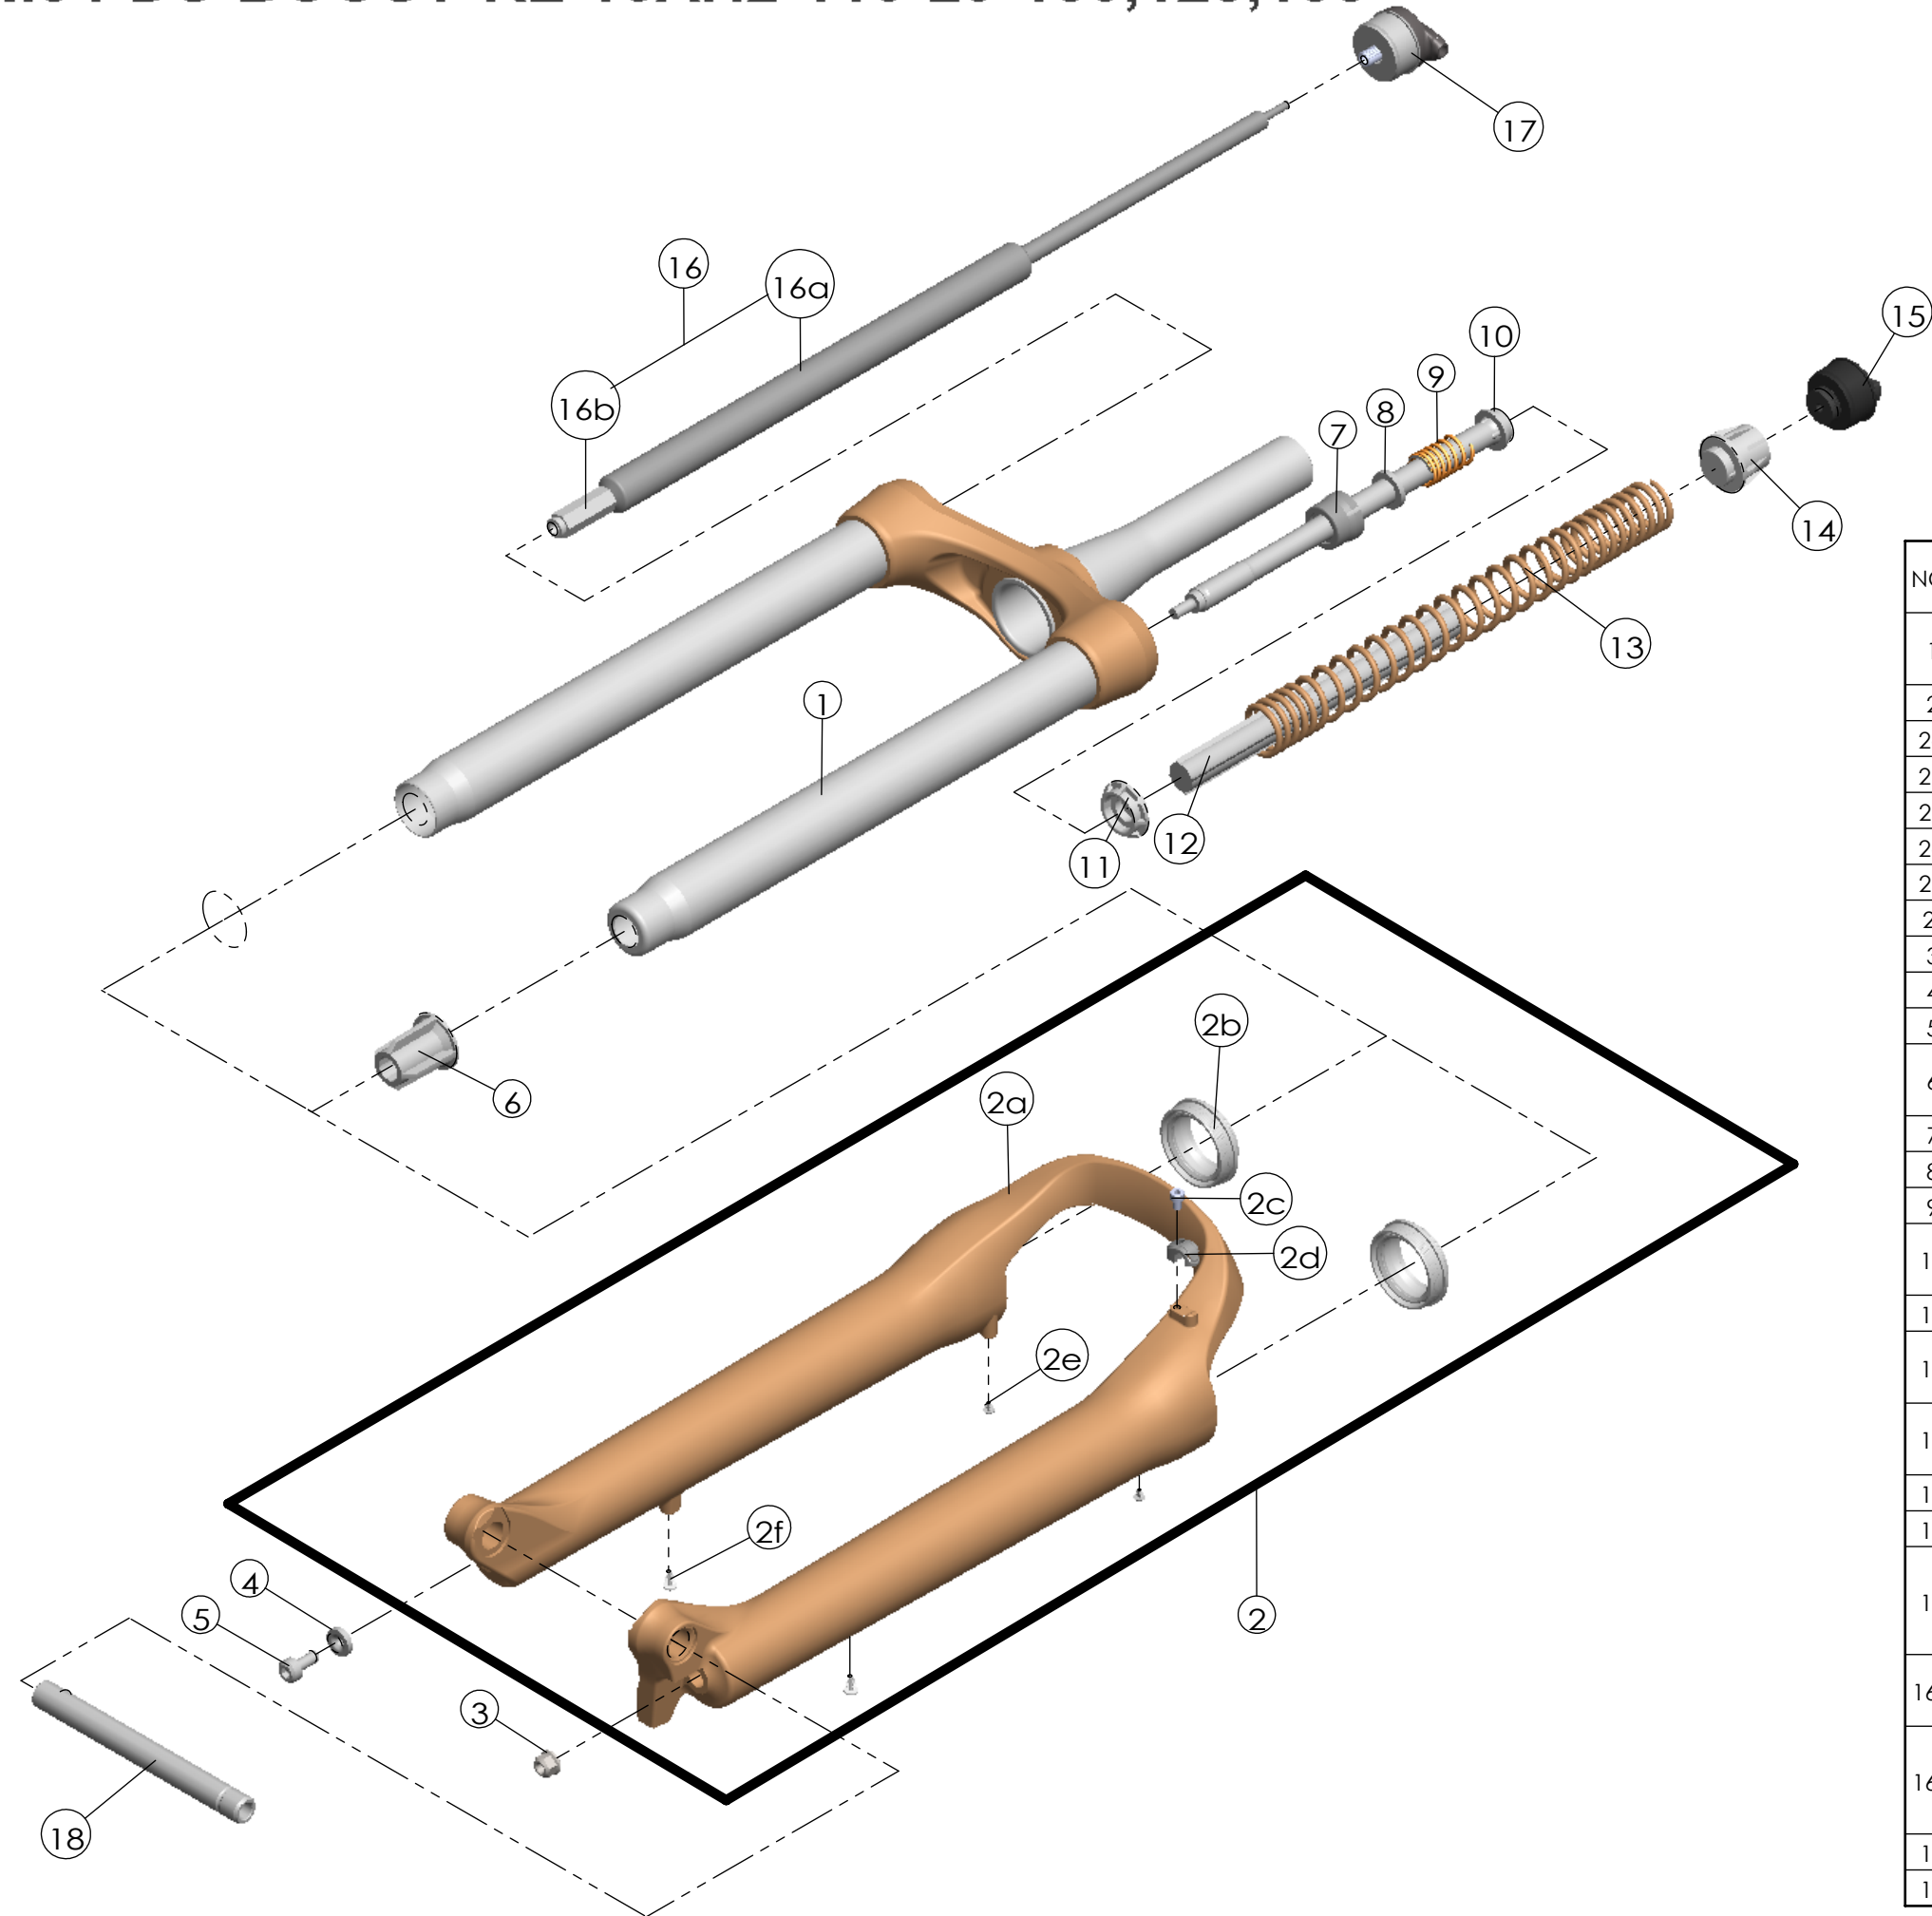

Date	2019.1.25	Version	1
Amended			

NO.	PART NAME	PART CODE	QTY.		
			100	120	130
1	UPPER ASSY	FKZ103-02	-	1	1
		FKZ103-05	1	-	-
2	BOTTOM CASE ASSY	FKZ105-20	1	1	1
2a	BOTTOM CASE	FPB455-10	1	1	1
2b	DUST SEAL	FAA390-20	2	2	2
2c	HOSE GUIDE	FEG166	1	1	1
2d	BOLT	FSB153	1	1	1
2e	MOUNT CAP	FAA199-10	2	2	2
2f	MOUNT CAP	FAA199	2	2	2
3	FIXING NUT	FSN023	1	1	1
4	WASHER	FSW025	1	1	1
5	FIXING BOLT	FSB070	1	1	1
6	BOTTOM STOPPER	FEE806-60	-	1	1
		FEE806-40	1	-	-
7	FORK NOSE	FEE805-20	1	1	1
8	REBOUND RUBBER	FEP053	1	1	1
9	REBOUND SPRING	FEP189-20	1	1	1
10	SUPPOR TUBE	FEG454	-	-	1
		FEG175	1	1	-
11	SPRING GUIDE LOWER	FEG456	1	1	1
12	DAMPER	FEP781	1	1	-
		FEP781-10	-	-	1
13	MAIN SPRING	FEP780	-	1	1
		FEP815	1	-	-
14	SPRING GUIDE UPPER	FEG455	1	1	1
15	ADJUST SYSTEM	FKE009-31	1	1	1
16	DAMPER UNIT	FUN015-73	-	-	1
		FUN015-72	-	1	-
		FUN015-08	1	-	-
16a	DAMPER BODY	FUN015-70	-	1	1
		FUN015-00	1	-	-
16b	SUPPORT TUBE	FEE314-17	-	-	1
		FEE314-12	-	1	-
		FEE314-14	1	-	-
17	RL COVER ASSY	FKE310-15	1	1	1
18	15AH2-110 AXLE SET	FKA117-00	1	1	1