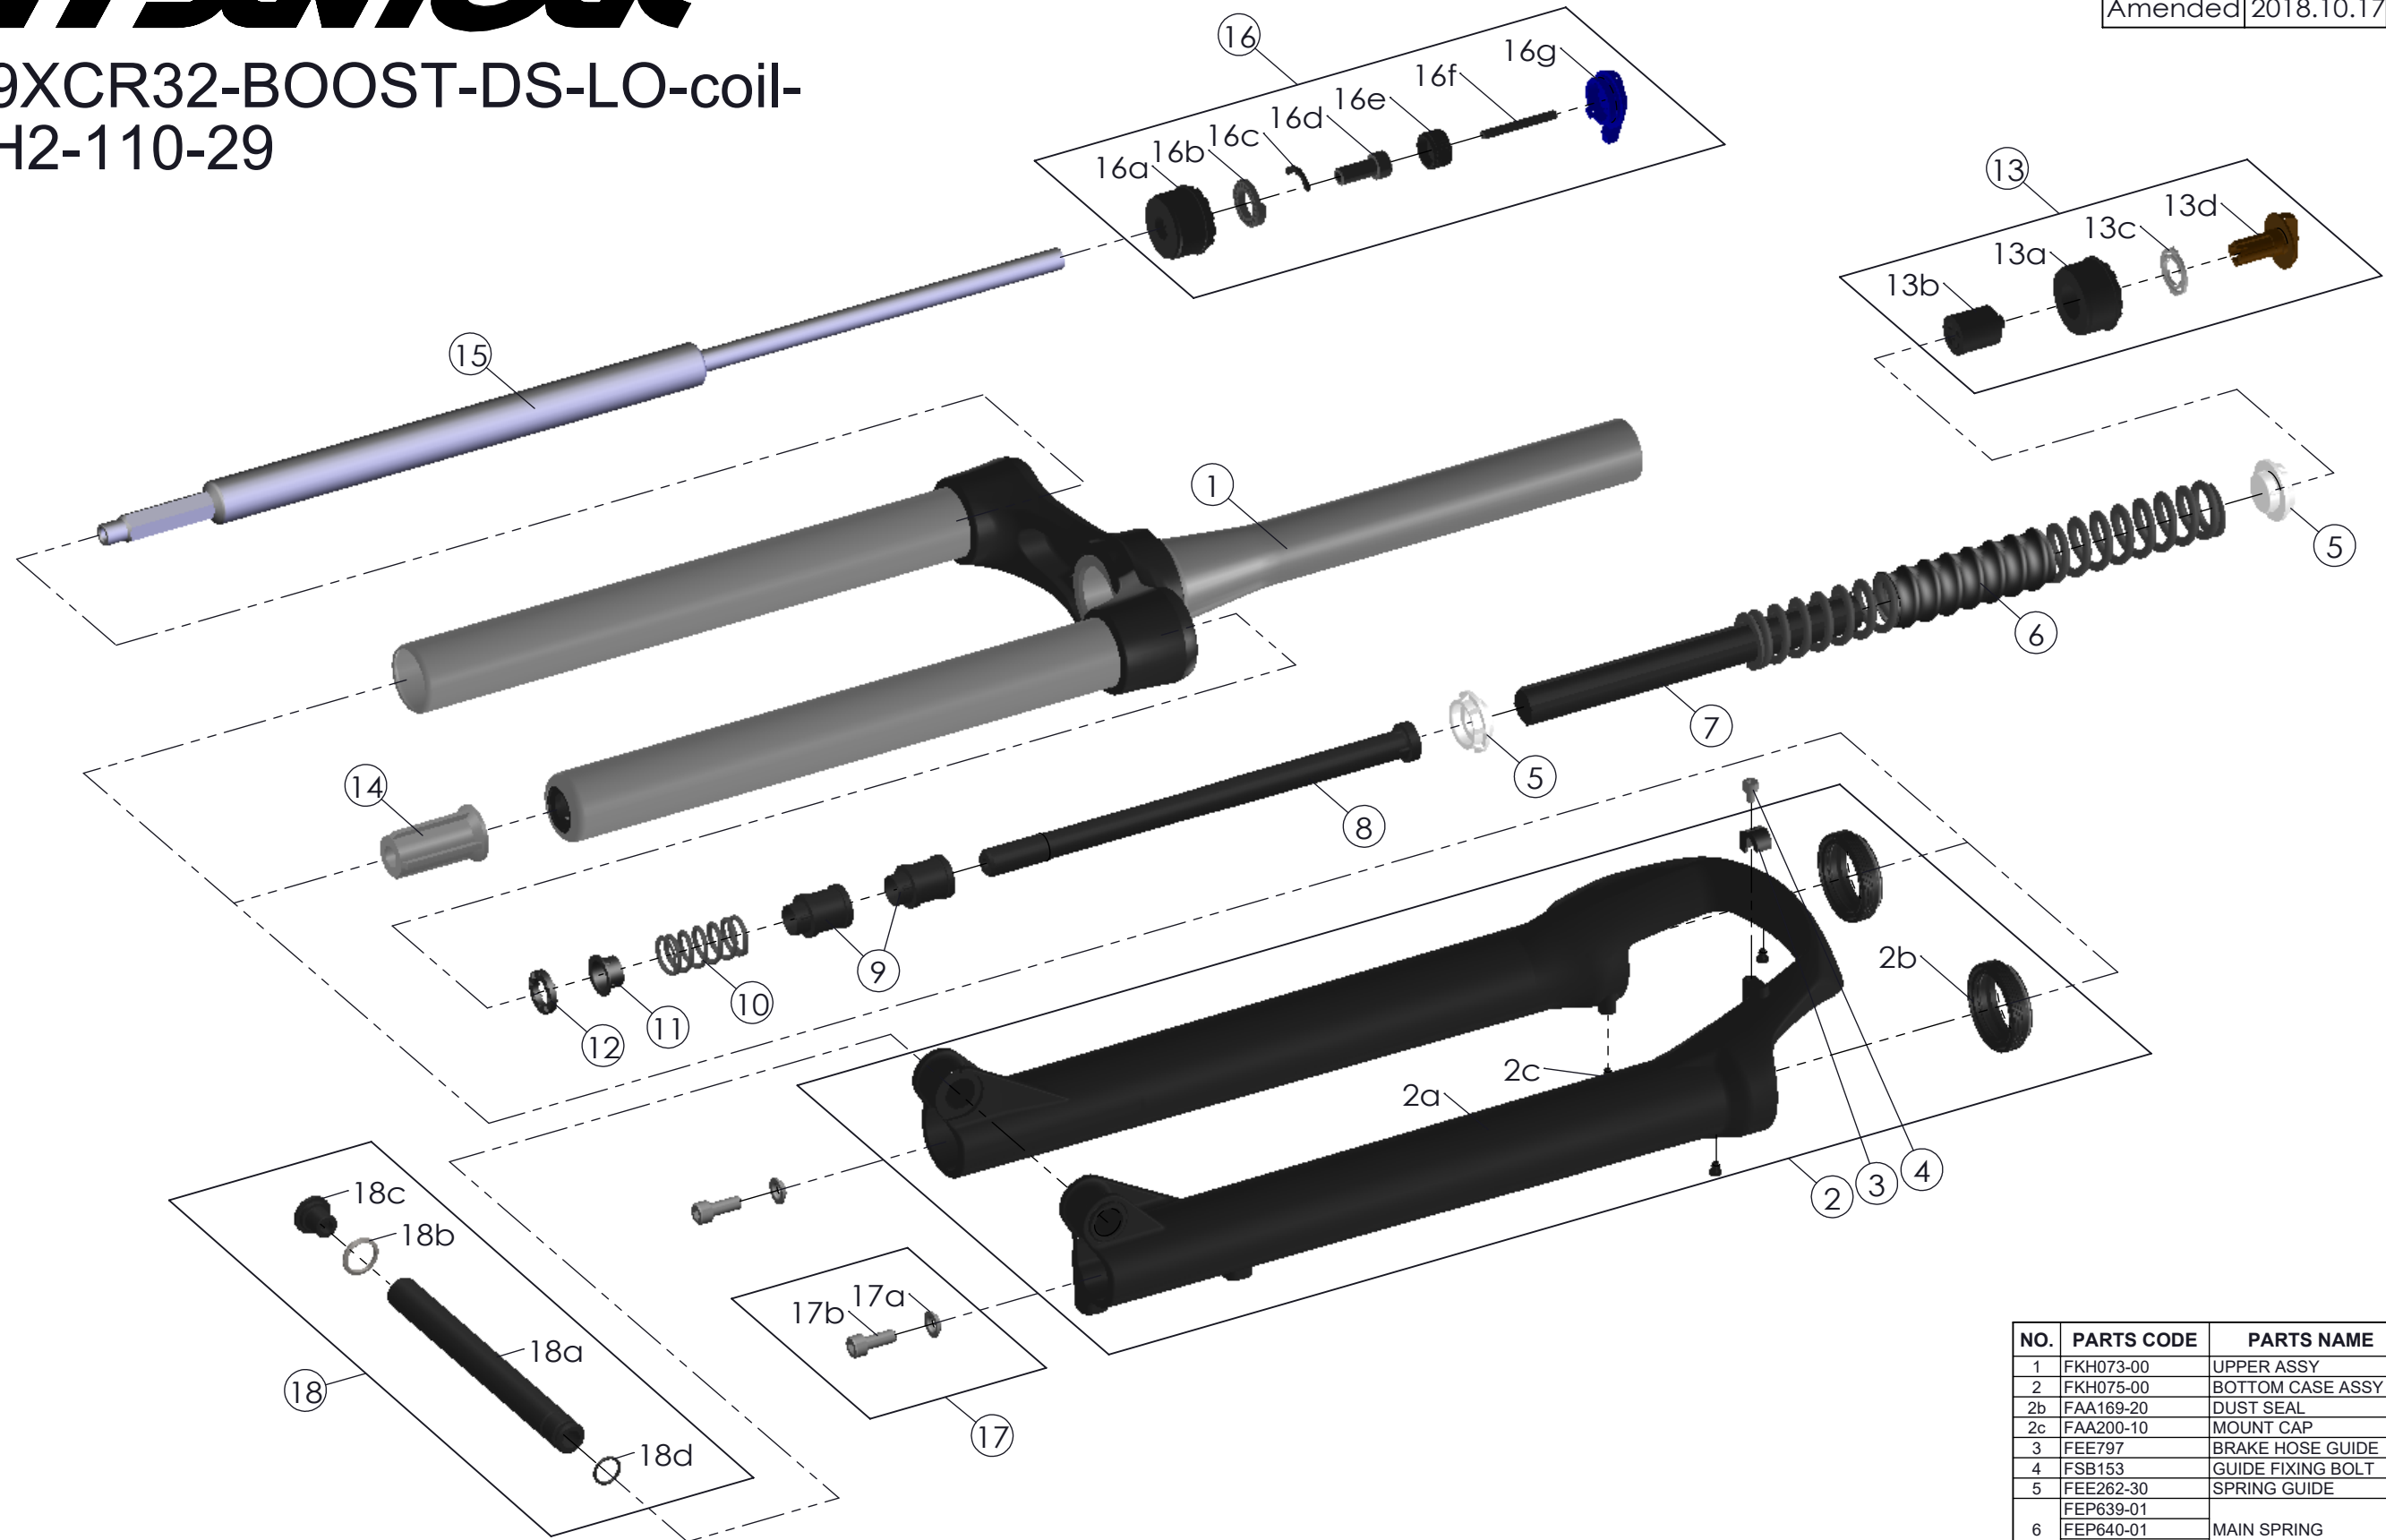

SUNTOUR

SF19XCR32-BOOST-DS-LO-coil- 15AH2-110-29

Date	2018.-8.-9	Version	1
Amended	2018.10.17		

NO.	PARTS CODE	PARTS NAME	120	100	80	QT
1	FKH073-00	UPPER ASSY	*	*	*	1
2	FKH075-00	BOTTOM CASE ASSY	*	*	*	1
2b	FAA169-20	DUST SEAL	*	*	*	2
2c	FAA200-10	MOUNT CAP	*	*	*	4
3	FEE797	BRAKE HOSE GUIDE	*	*	*	1
4	FSB153	GUIDE FIXING BOLT	*	*	*	1
5	FEE262-30	SPRING GUIDE	*	*	*	2
6	FEP639-01	MAIN SPRING	*			1
	FEP640-01			*		1
	FEP641-01			*	*	1
7	FEP661	DAMPER	*	*	*	1
8	FEE798-40	SUPPORT TUBE	*	*	*	1
9	FEG184	SPACER		*	*	2
10	FEP189-20	REBOUND SPRING	*	*	*	1
11	FEE937	REBOUND SPRING GUIDE	*	*	*	1
12	FEP053-10	REBOUND RUBBER	*	*	*	1
13	FKE009-15	ADJUSTER ASSY	*	*	*	1
14	FEE799-70	BOTTOM STOPPER	*	*	*	1
15	FUN006-52	LO UNIT	*	*	*	1
16	FKE526-01	LO TOP CAP ASSY	*	*	*	1
17	FKA044	FIXING BOLT SET	*	*	*	2
18	FKA117-00	15AH2-110 THRU AXLE SET	*	*	*	1