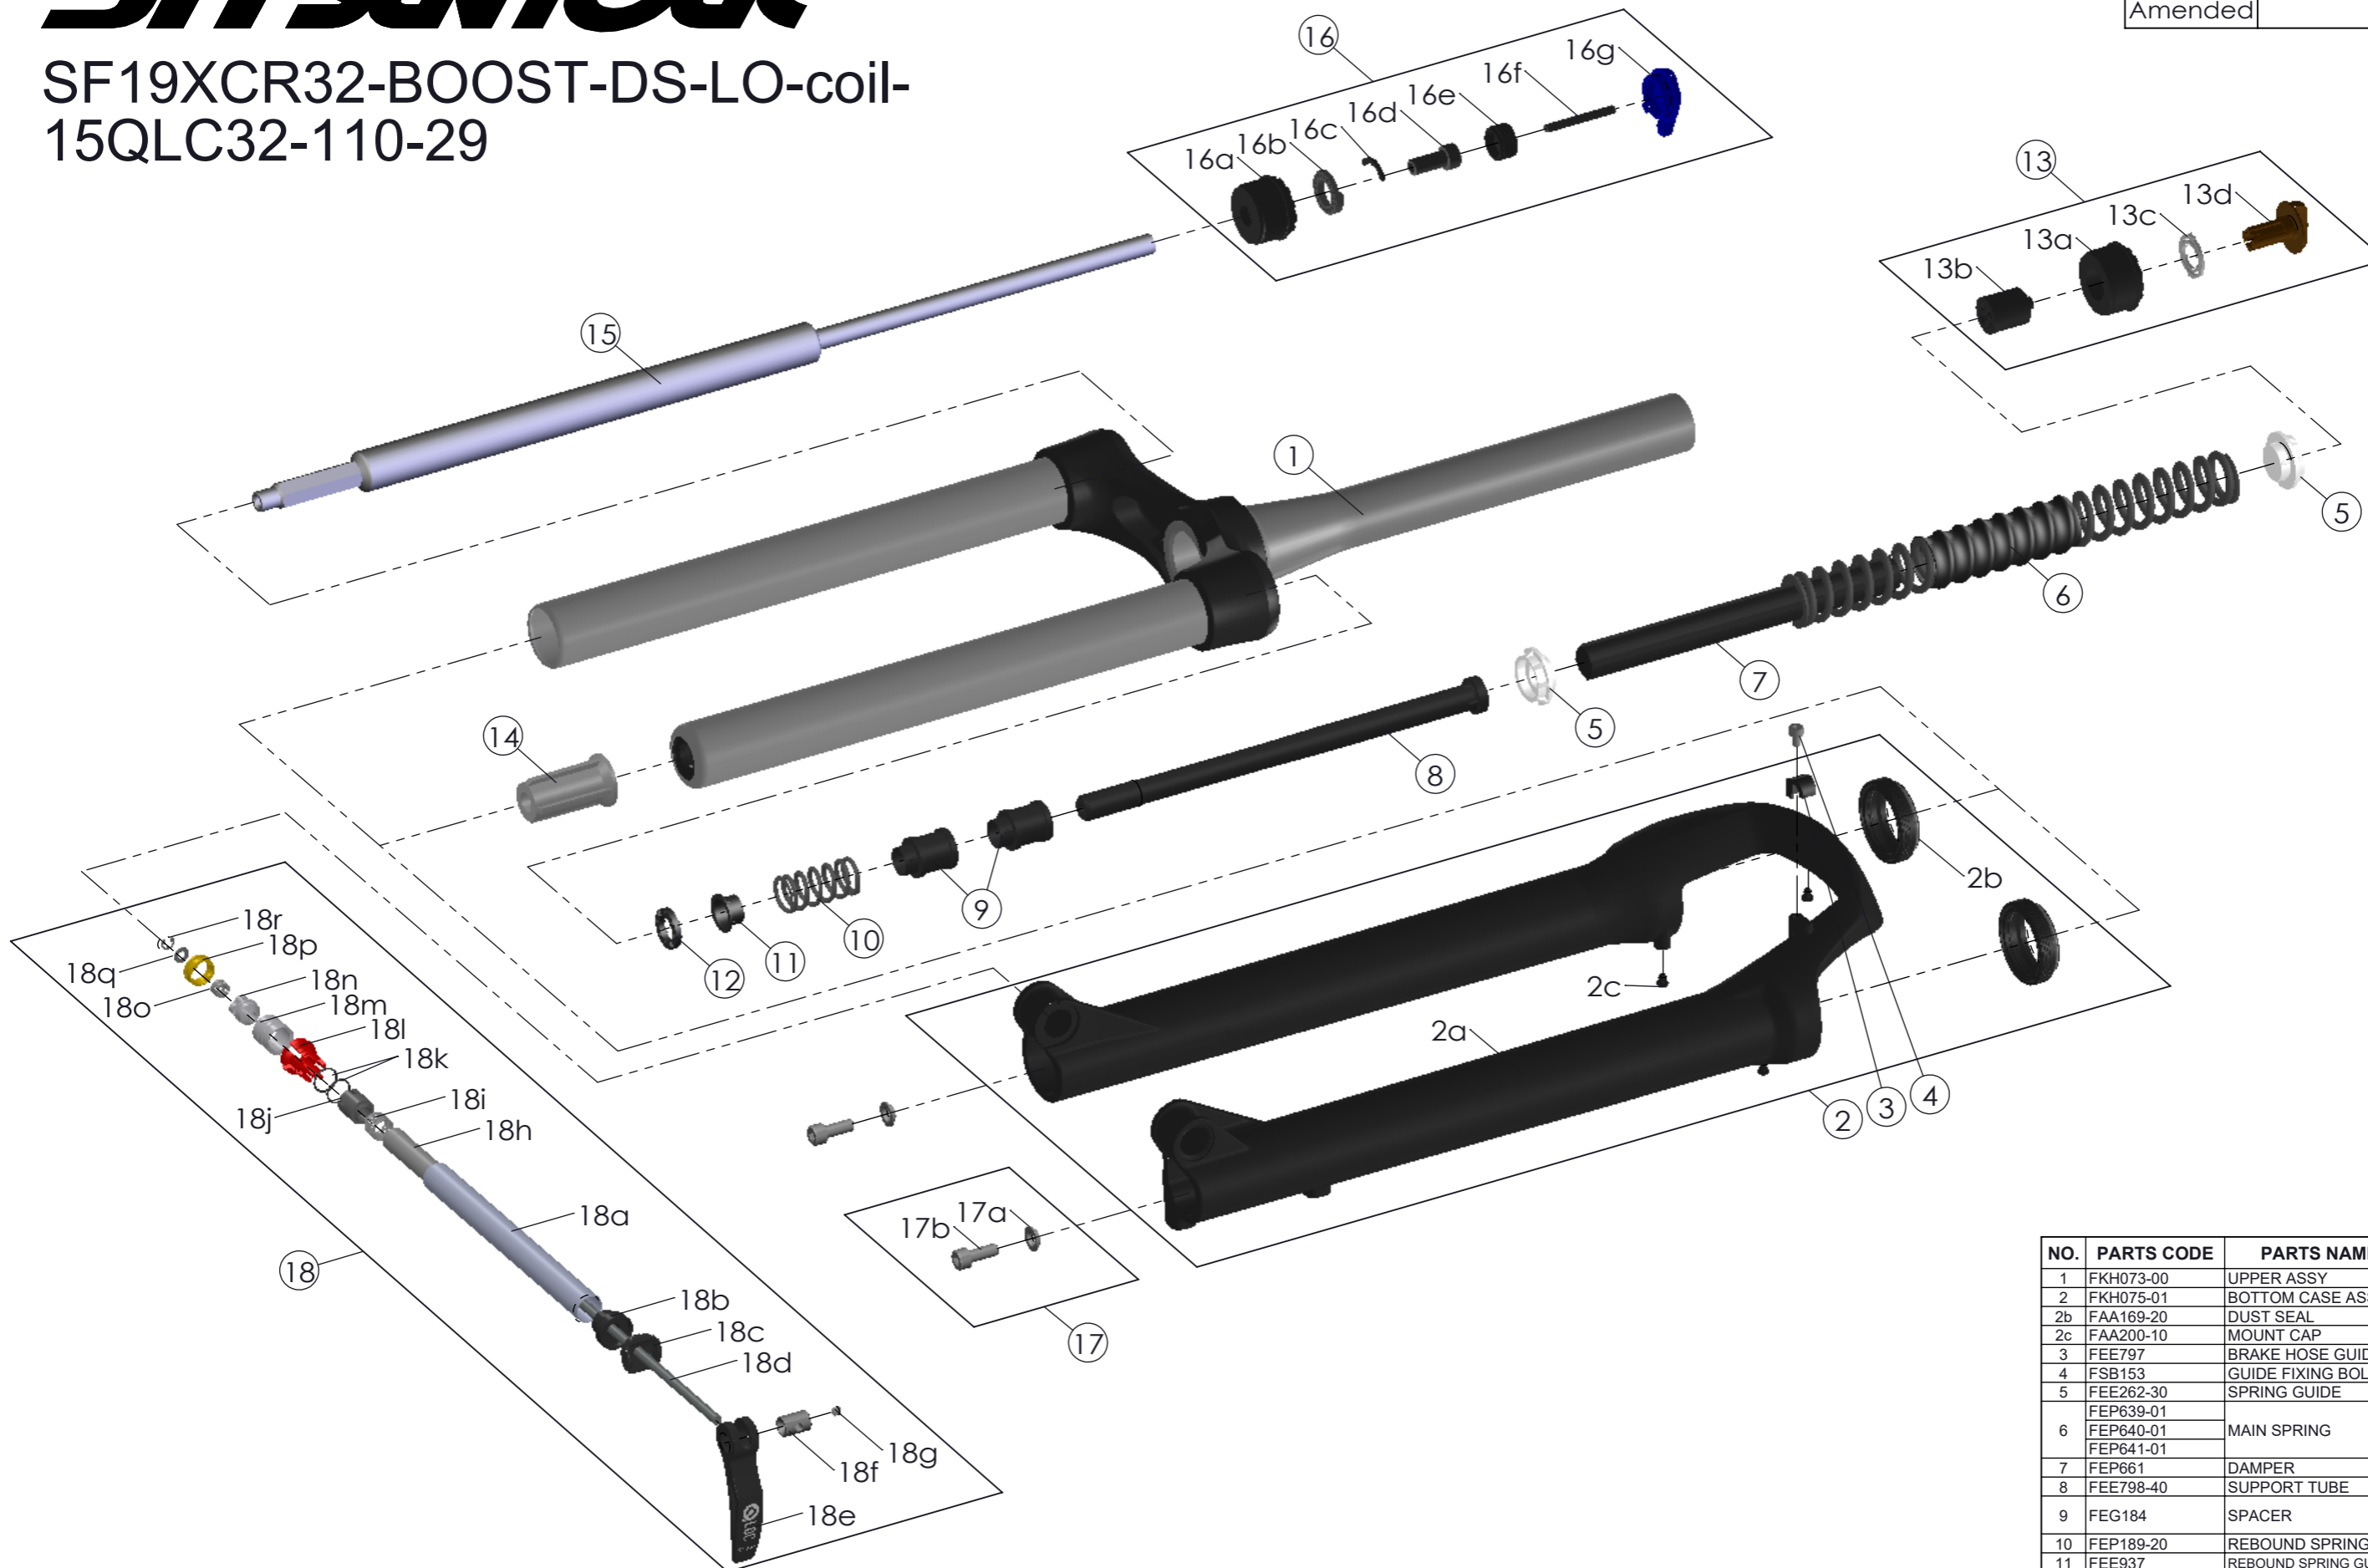

## SF19XCR32-BOOST-DS-LO-coil- 15QLC32-110-29

Date	2018.-8.-9	Version	0
Amended			

NO.	PARTS CODE	PARTS NAME	120	100	80	QT
1	FKH073-00	UPPER ASSY	*	*		1
2	FKH075-01	BOTTOM CASE ASSY	*	*		1
2b	FAA169-20	DUST SEAL	*	*		2
2c	FAA200-10	MOUNT CAP	*	*		4
3	FEE797	BRAKE HOSE GUIDE	*	*		1
4	FSB153	GUIDE FIXING BOLT	*	*		1
5	FEE262-30	SPRING GUIDE	*	*		2
6	FEP639-01	MAIN SPRING	*			1
	FEP640-01		*		1	
	FEP641-01		*	*	1	
7	FEP661	DAMPER	*	*		1
8	FEE798-40	SUPPORT TUBE	*	*		1
9	FEG184	SPACER		*		2
10	FEP189-20	REBOUND SPRING	*	*		1
11	FEE937	REBOUND SPRING GUIDE	*	*		1
12	FEP053-10	REBOUND RUBBER	*	*		1
13	FKE009-15	ADJUSTER ASSY	*	*		1
14	FEE799-70	BOTTOM STOPPER	*	*		1
15	FUN006-52	LO UNIT	*	*		1
16	FKE526-01	LO TOP CAP ASSY	*	*		1
17	FKA044	FIXING BOLT SET	*	*		2
18	FKA100-25	15QLC32 AXLE SET	*	*		1