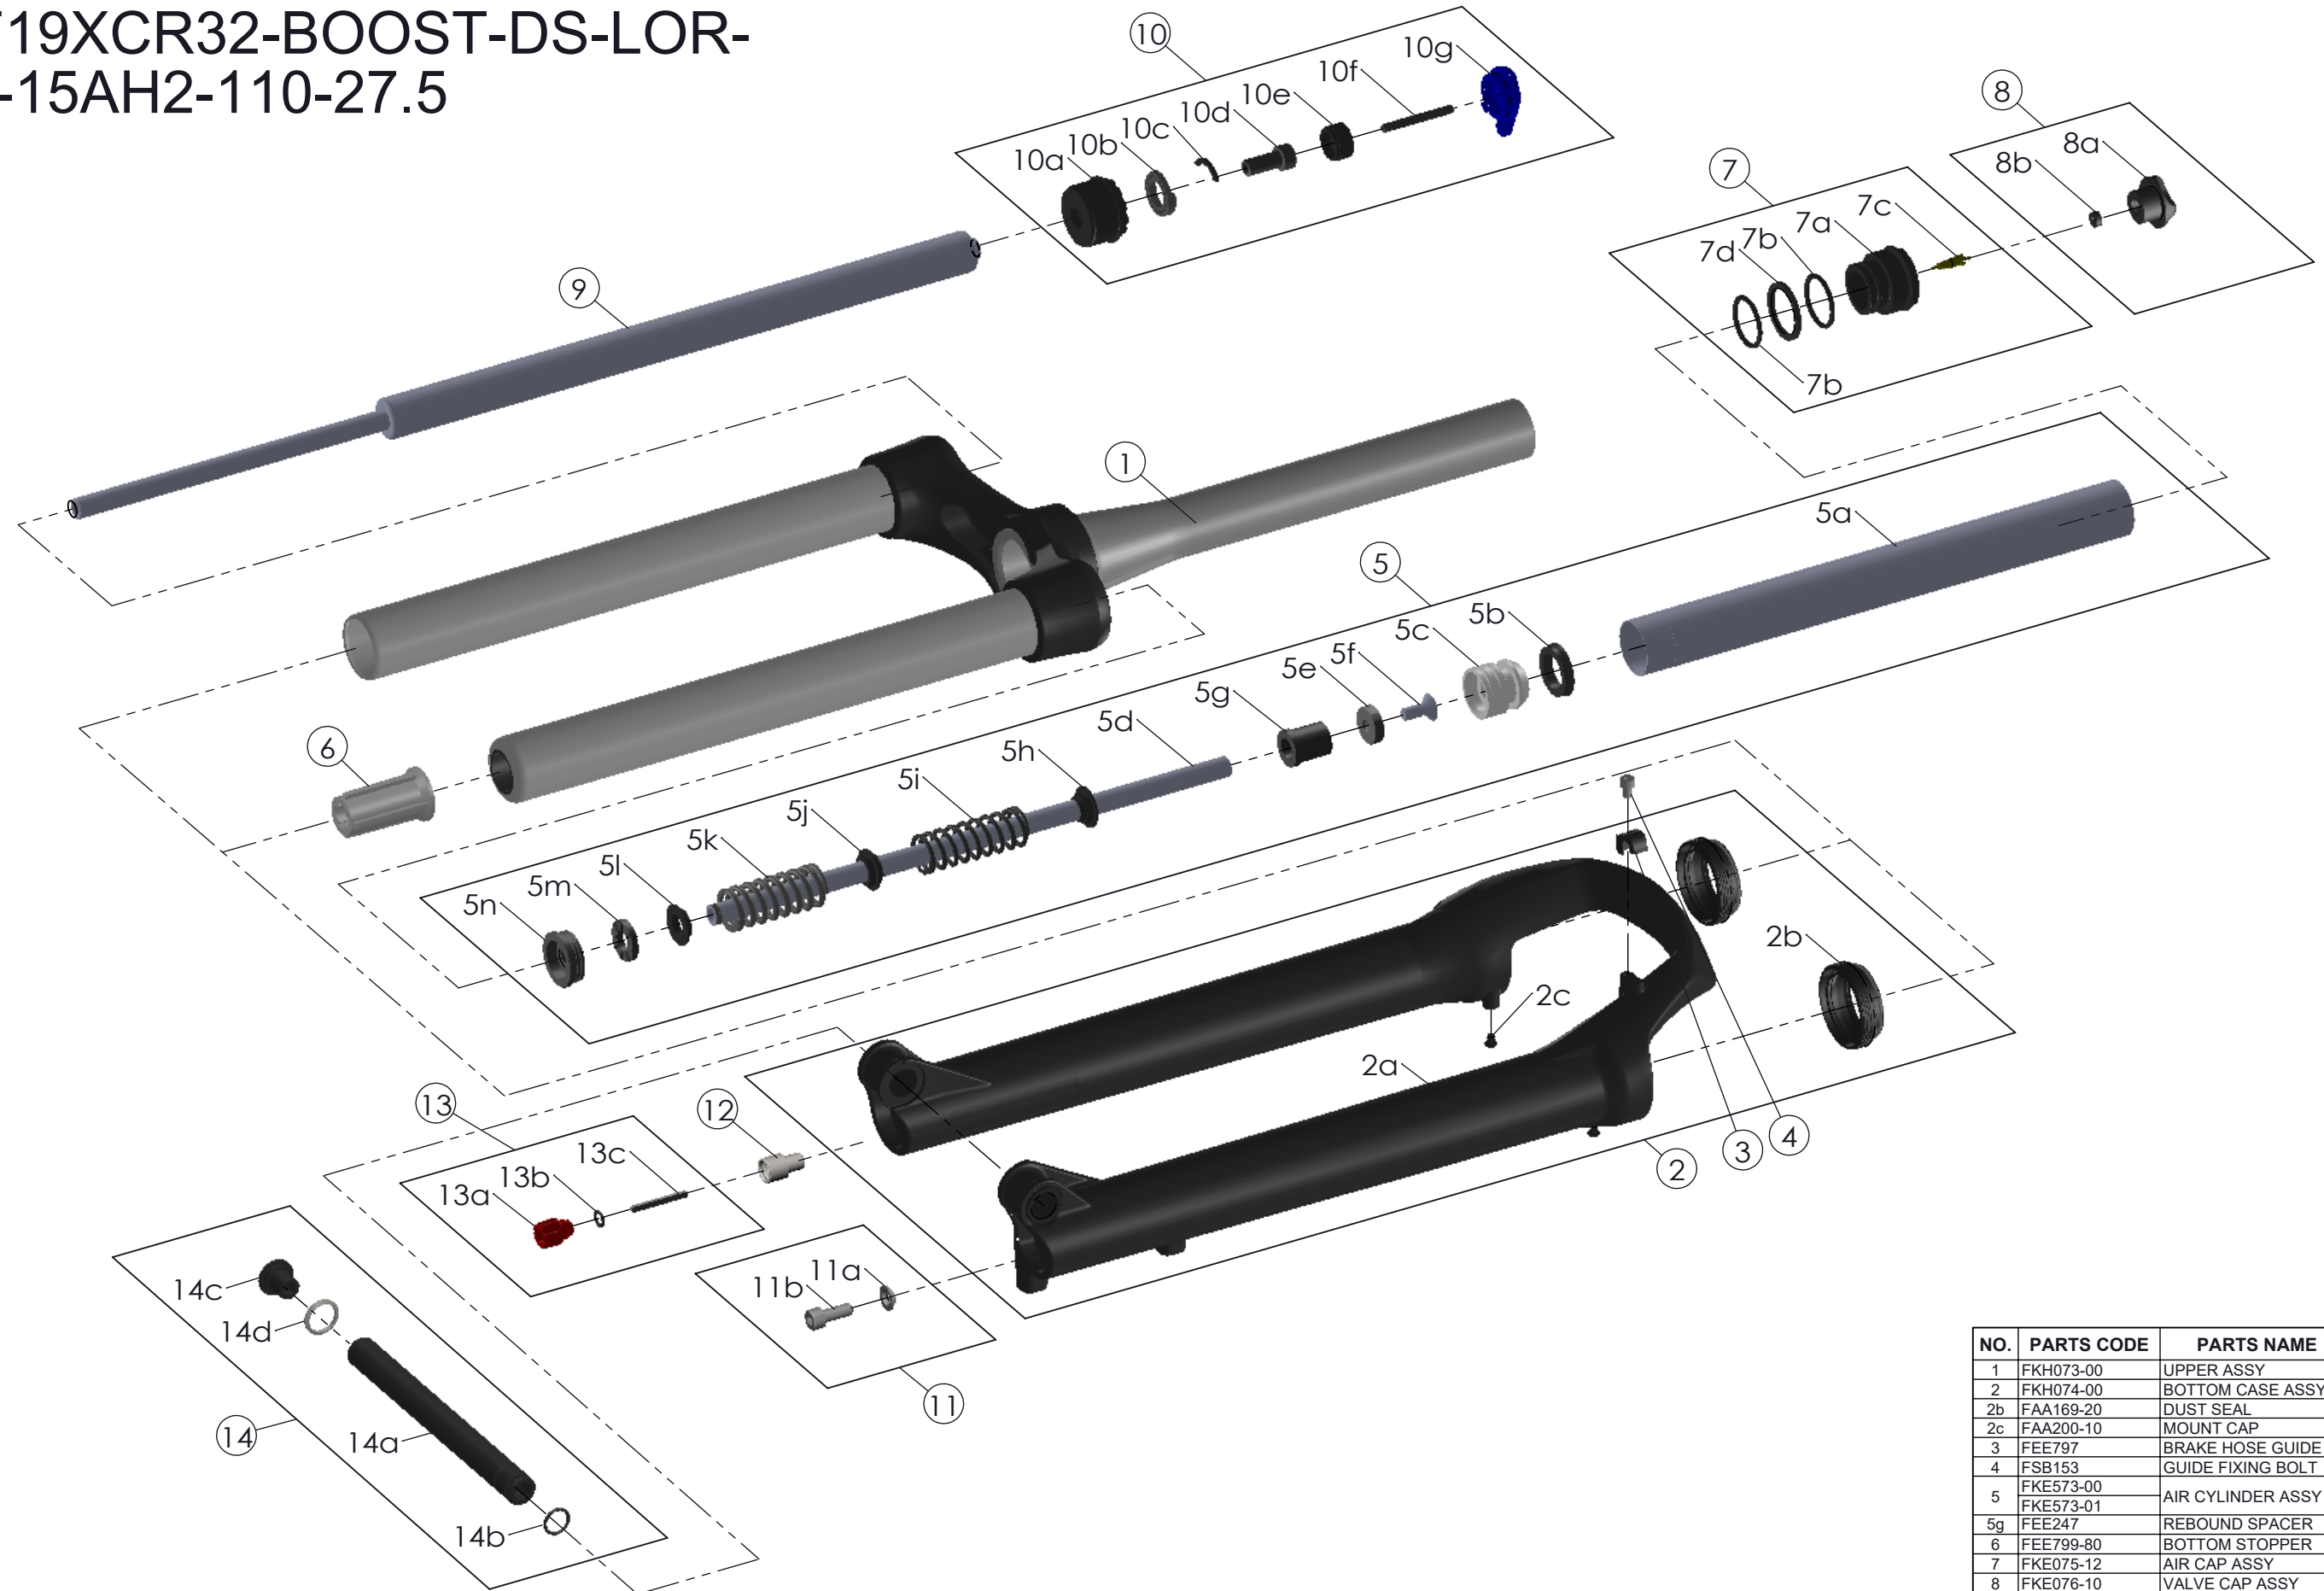

SUNTOUR

SF19XCR32-BOOST-DS-LOR-
air-15AH2-110-27.5

Date	2018.-8.10	Version	3
Amended	2018.12.-3		

NO.	PARTS CODE	PARTS NAME	120	100	QT
1	FKH073-00	UPPER ASSY	*	*	1
2	FKH074-00	BOTTOM CASE ASSY	*	*	1
2b	FAA169-20	DUST SEAL	*	*	2
2c	FAA200-10	MOUNT CAP	*	*	4
3	FEE797	BRAKE HOSE GUIDE	*	*	1
4	FSB153	GUIDE FIXING BOLT	*	*	1
5	FKE573-00	AIR CYLINDER ASSY	*	*	1
5g	FEE247	REBOUND SPACER	*	*	1
6	FEE799-80	BOTTOM STOPPER	*	*	1
7	FKE075-12	AIR CAP ASSY	*	*	1
8	FKE076-10	VALVE CAP ASSY	*	*	1
9	FUN082-10	LOR UNIT	*	*	1
10	FKE526-01	LO TOP CAP ASSY	*	*	1
11	FKA044	FIXING BOLT SET	*	*	1
12	FSB058	DAMPER FIXING BOLT	*	*	1
13	FKA004-30	DAMPER KNOB ASSY	*	*	1
14	FKA117-00	15AH2-110 AXLE SET	*	*	1