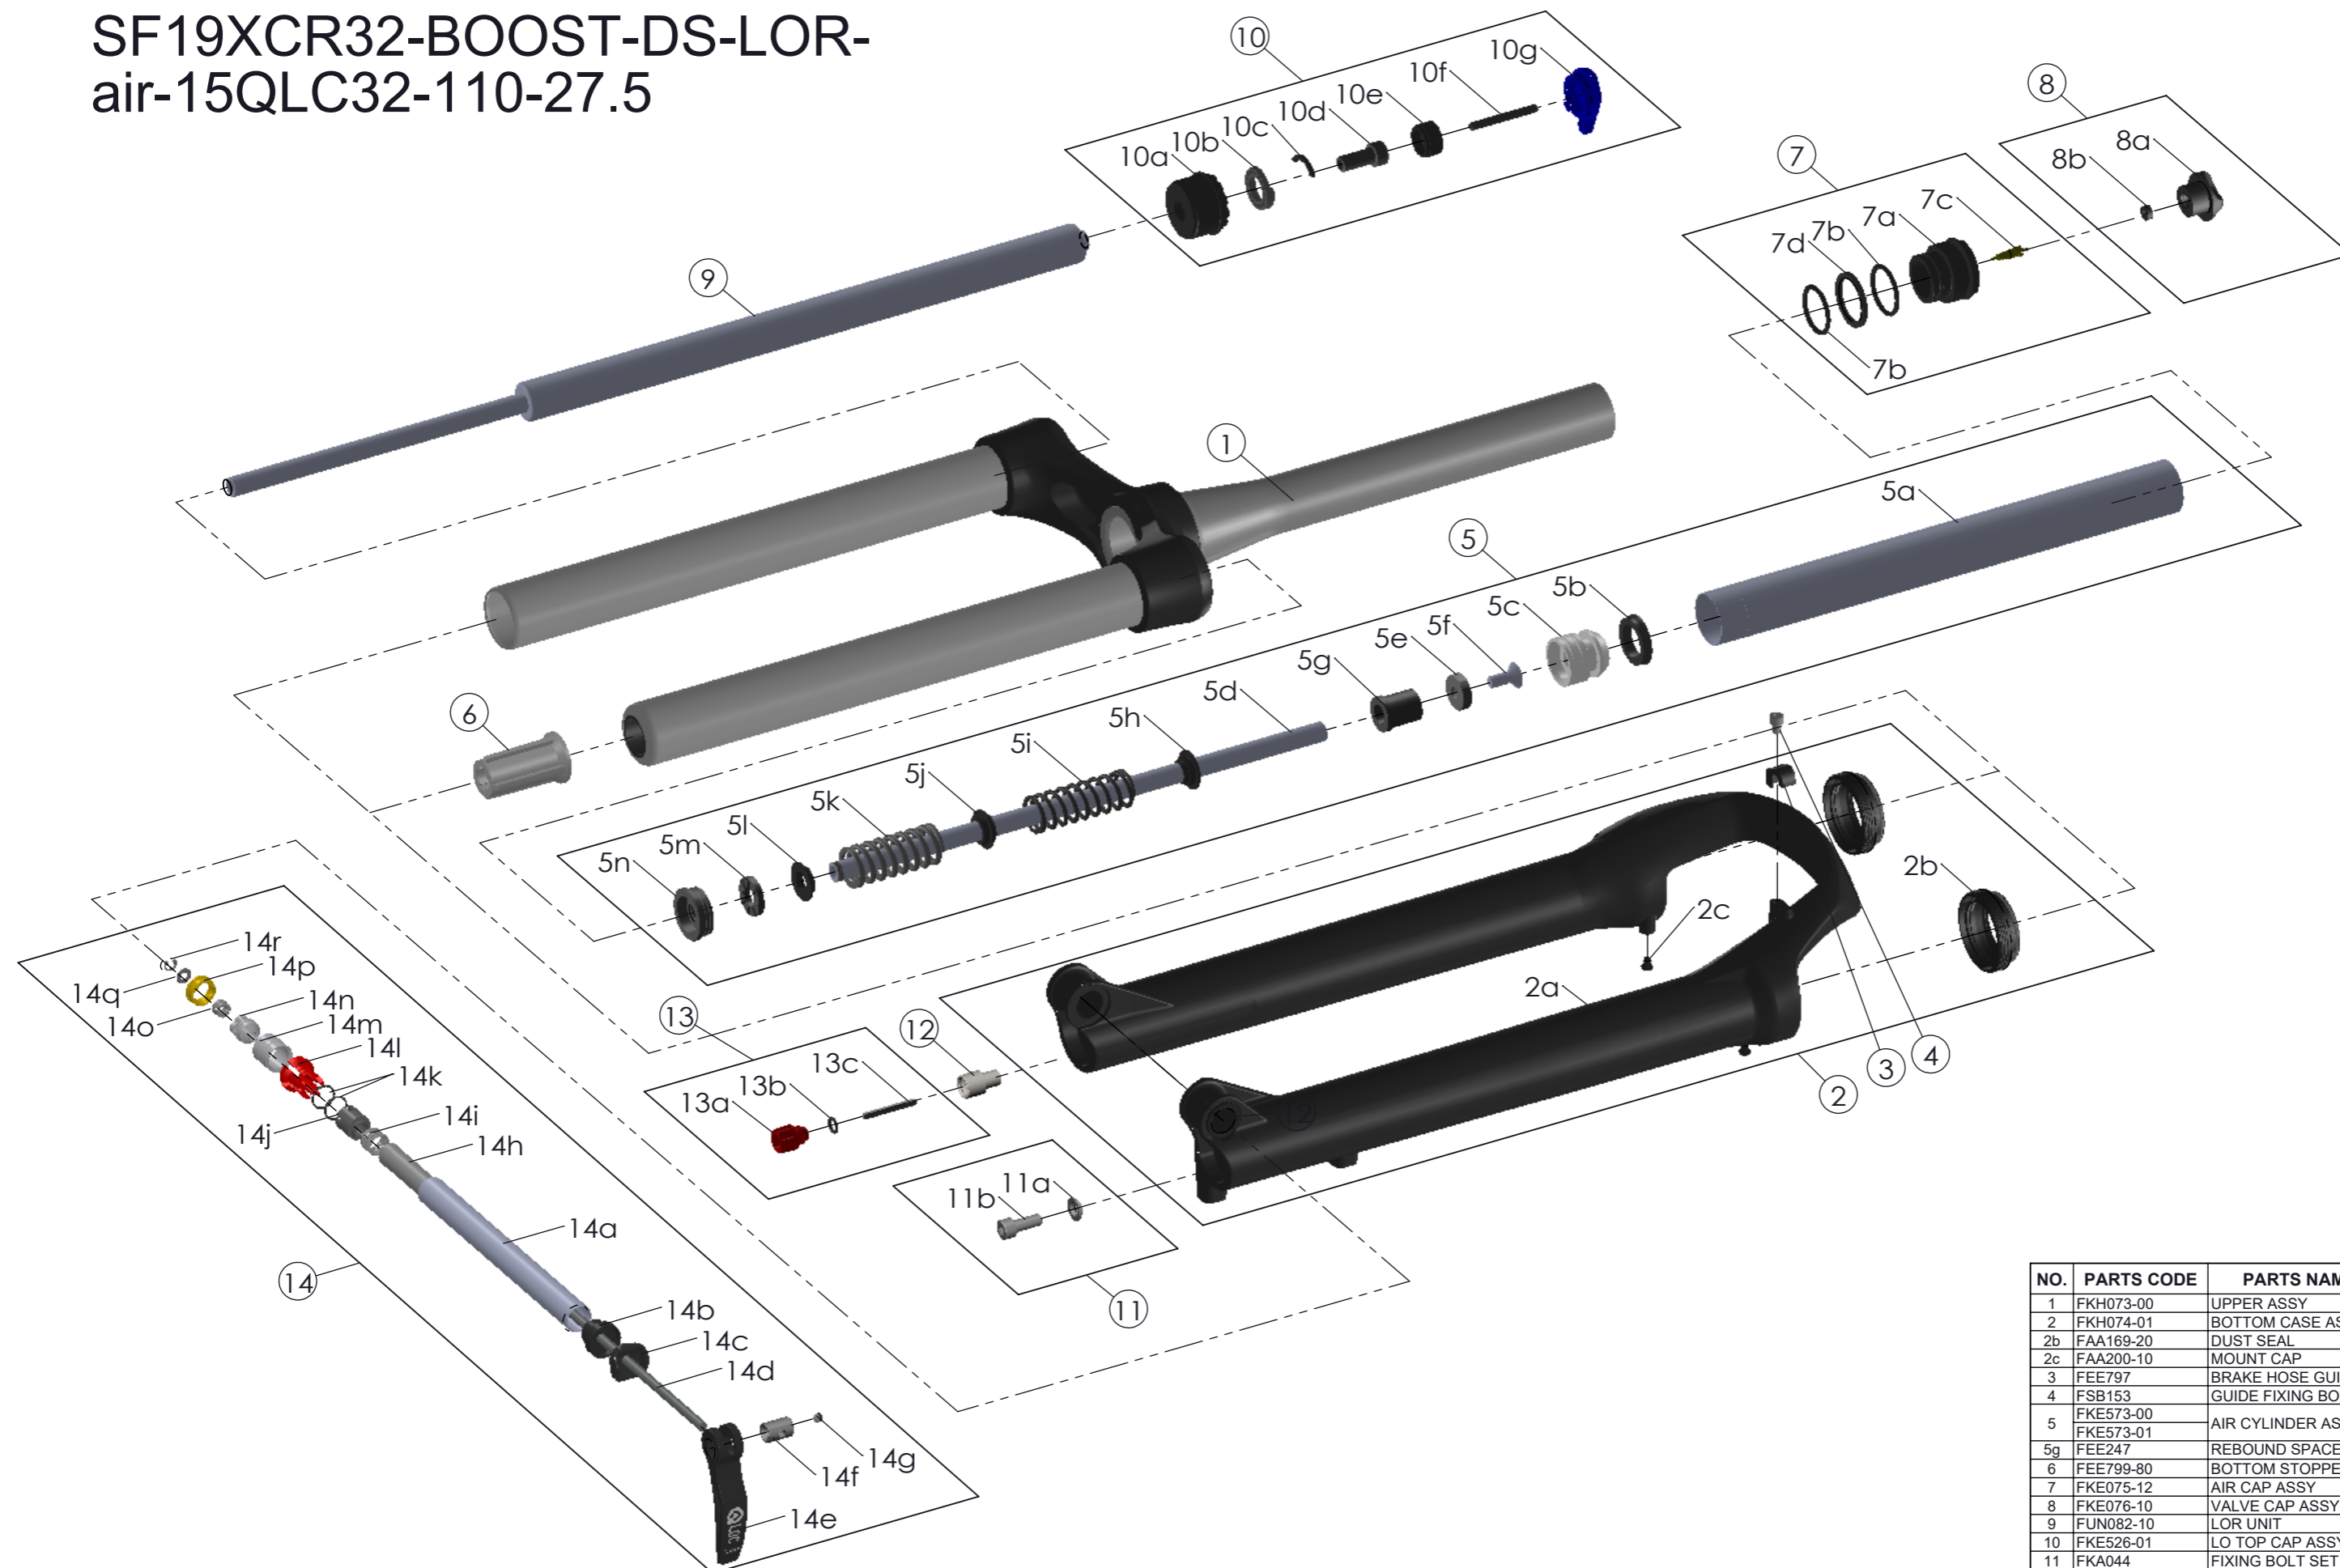

SUNTOUR

SF19XCR32-BOOST-DS-LOR-
air-15QLC32-110-27.5

Date	2018.-8.10	Version	2
Amended	2018.12.-3		

NO.	PARTS CODE	PARTS NAME	120	100	QT
1	FKH073-00	UPPER ASSY	*	*	1
2	FKH074-01	BOTTOM CASE ASSY	*	*	1
2b	FAA169-20	DUST SEAL	*	*	2
2c	FAA200-10	MOUNT CAP	*	*	4
3	FEE797	BRAKE HOSE GUIDE	*	*	1
4	FSB153	GUIDE FIXING BOLT	*	*	1
5	FKE573-00	AIR CYLINDER ASSY	*	*	1
5g	FEE247	REBOUND SPACER	*	*	1
6	FEE799-80	BOTTOM STOPPER	*	*	1
7	FKE075-12	AIR CAP ASSY	*	*	1
8	FKE076-10	VALVE CAP ASSY	*	*	1
9	FUN082-10	LOR UNIT	*	*	1
10	FKE526-01	LO TOP CAP ASSY	*	*	1
11	FKA044	FIXING BOLT SET	*	*	1
12	FSB058	DAMPER FIXING BOLT	*	*	1
13	FKA004-30	DAMPER KNOB ASSY	*	*	1
14	FKA100-25	15QLC32-110 AXLE SET	*	*	1