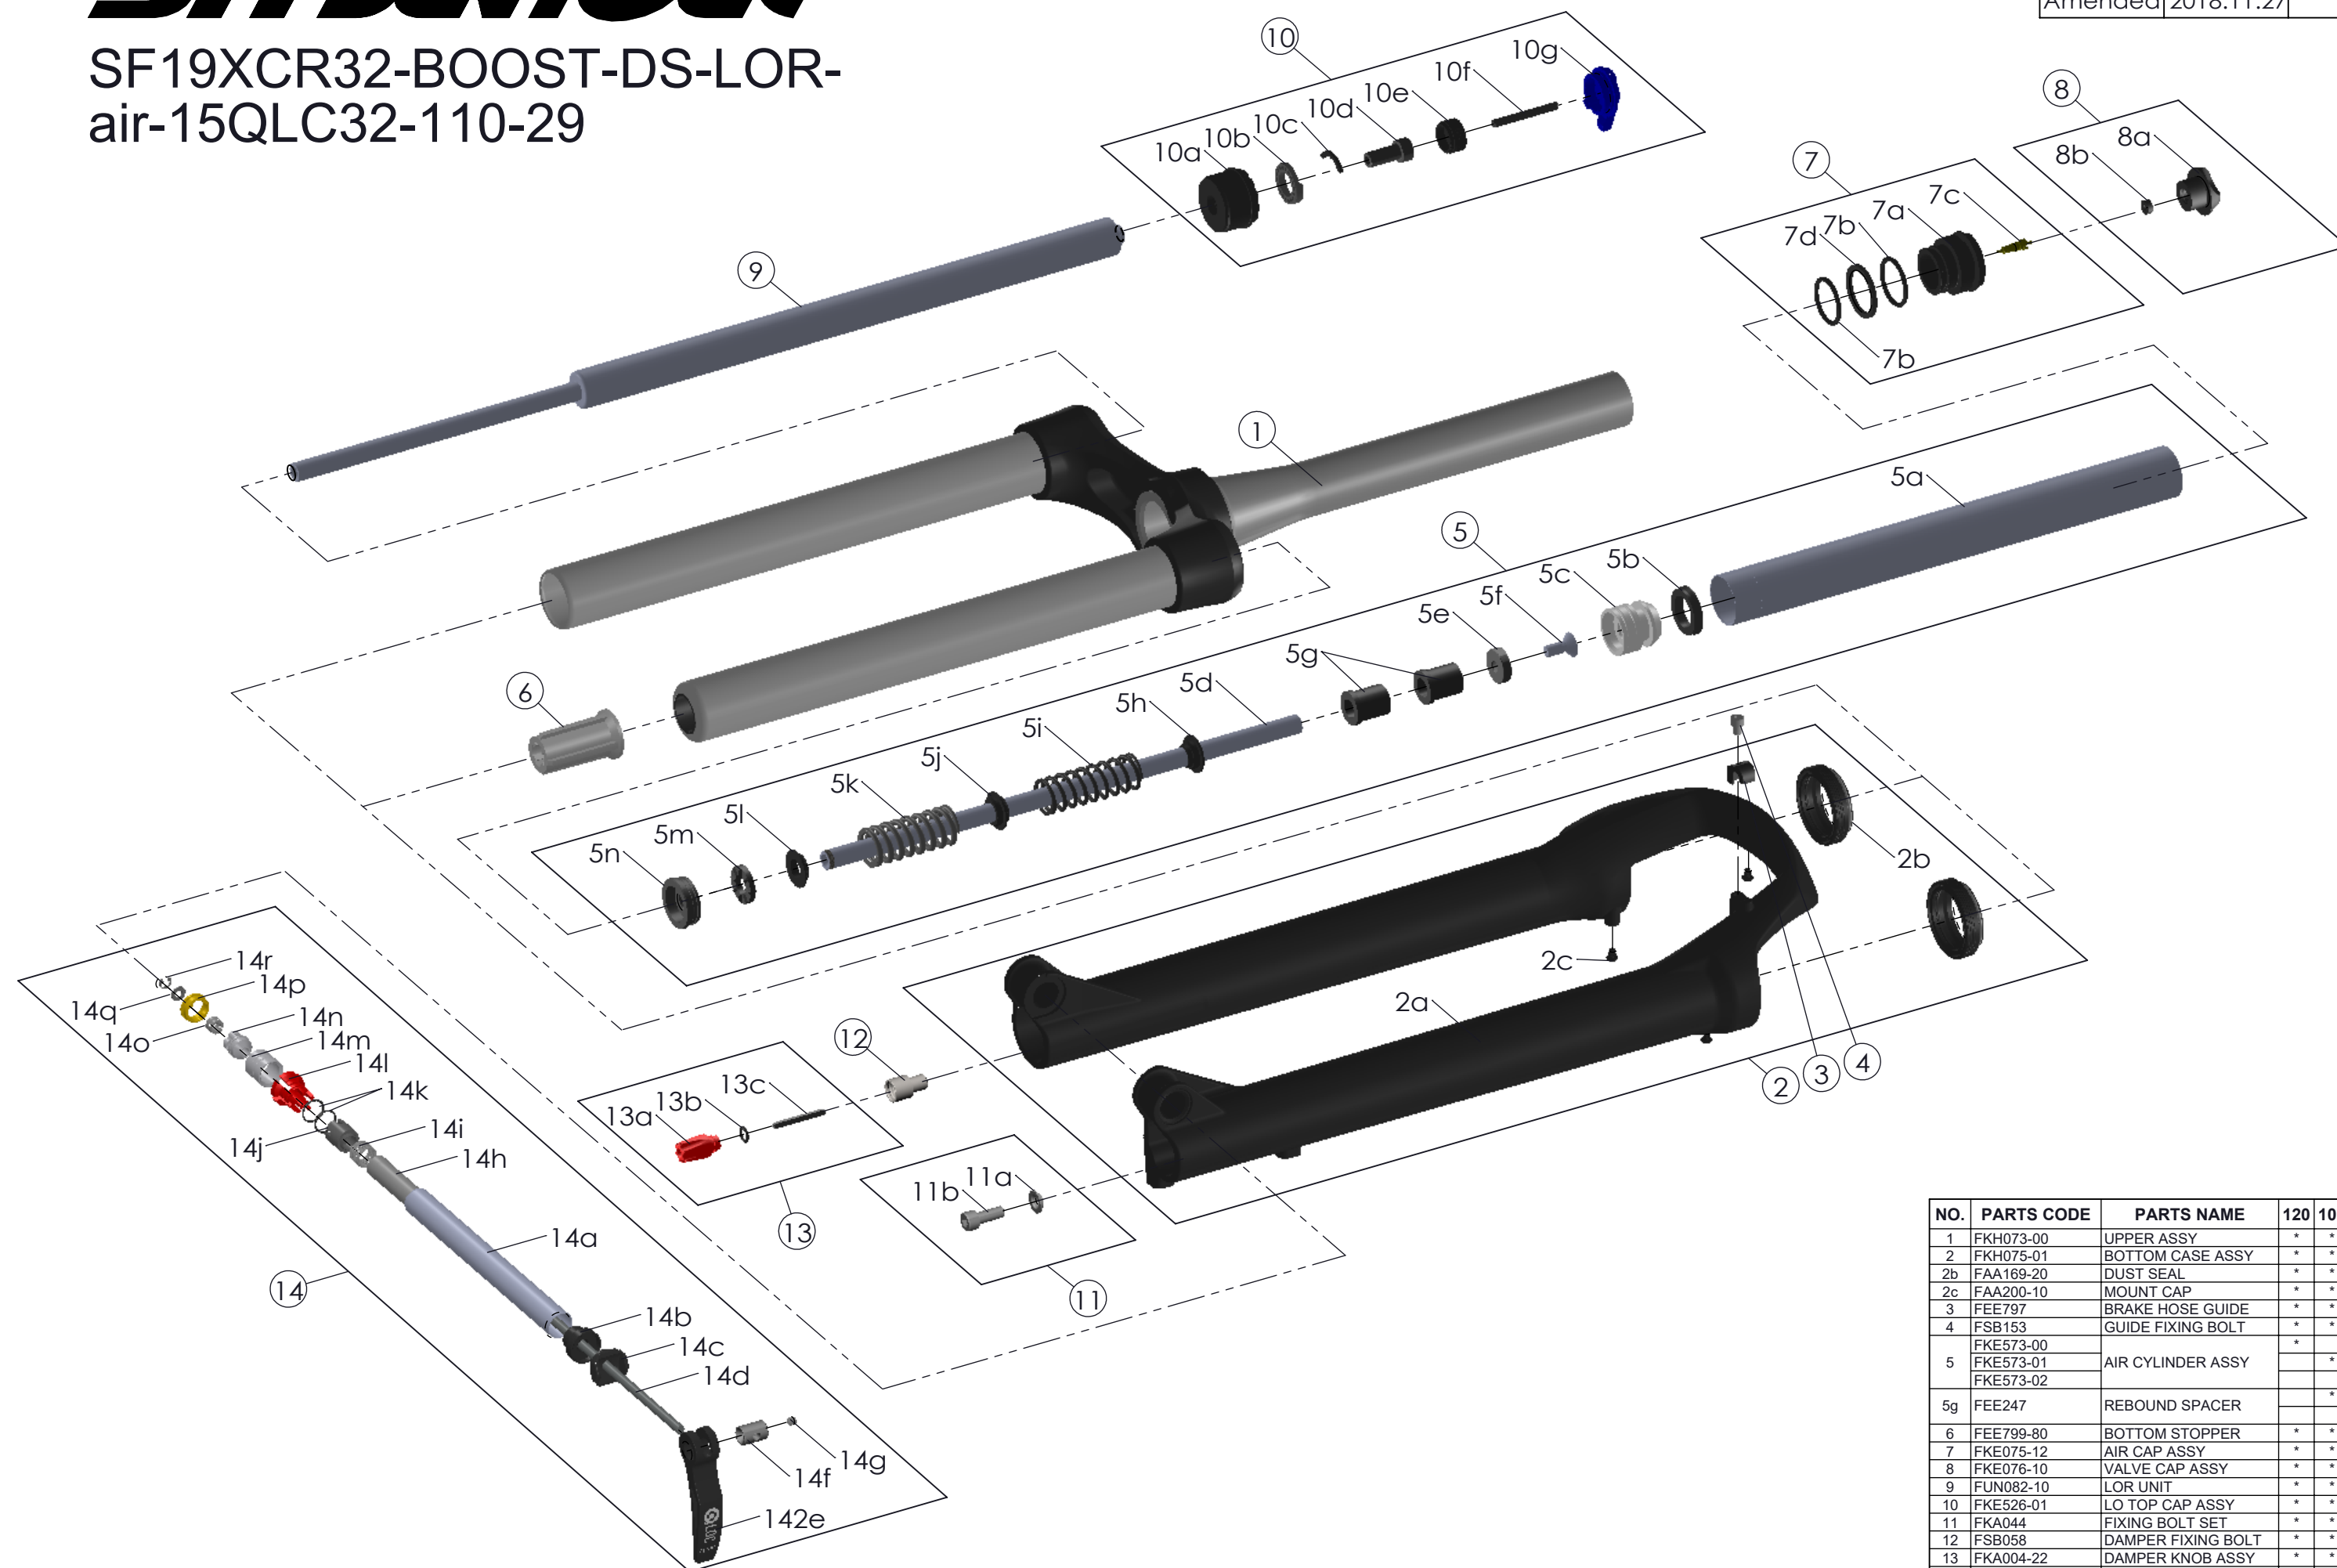

SUNTOUR

SF19XCR32-BOOST-DS-LOR-
air-15QLC32-110-29

Date	2018.-8.10	Version	1
Amended	2018.11.27		

NO.	PARTS CODE	PARTS NAME	120	100	80	QT
1	FKH073-00	UPPER ASSY	*	*	*	1
2	FKH075-01	BOTTOM CASE ASSY	*	*	*	1
2b	FAA169-20	DUST SEAL	*	*	*	2
2c	FAA200-10	MOUNT CAP	*	*	*	4
3	FEE797	BRAKE HOSE GUIDE	*	*	*	1
4	FSB153	GUIDE FIXING BOLT	*	*	*	1
5	FKE573-00	AIR CYLINDER ASSY	*	*	*	1
	FKE573-01		*	*	*	1
	FKE573-02		*	*	*	1
5g	FEE247	REBOUND SPACER	*	*	*	2
6	FEE799-80	BOTTOM STOPPER	*	*	*	1
7	FKE075-12	AIR CAP ASSY	*	*	*	1
8	FKE076-10	VALVE CAP ASSY	*	*	*	1
9	FUN082-10	LOR UNIT	*	*	*	1
10	FKE526-01	LO TOP CAP ASSY	*	*	*	1
11	FKA044	FIXING BOLT SET	*	*	*	1
12	FSB058	DAMPER FIXING BOLT	*	*	*	1
13	FKA004-22	DAMPER KNOB ASSY	*	*	*	1
14	FKA100-25	15QLC32-110 AXLE SET	*	*	*	1