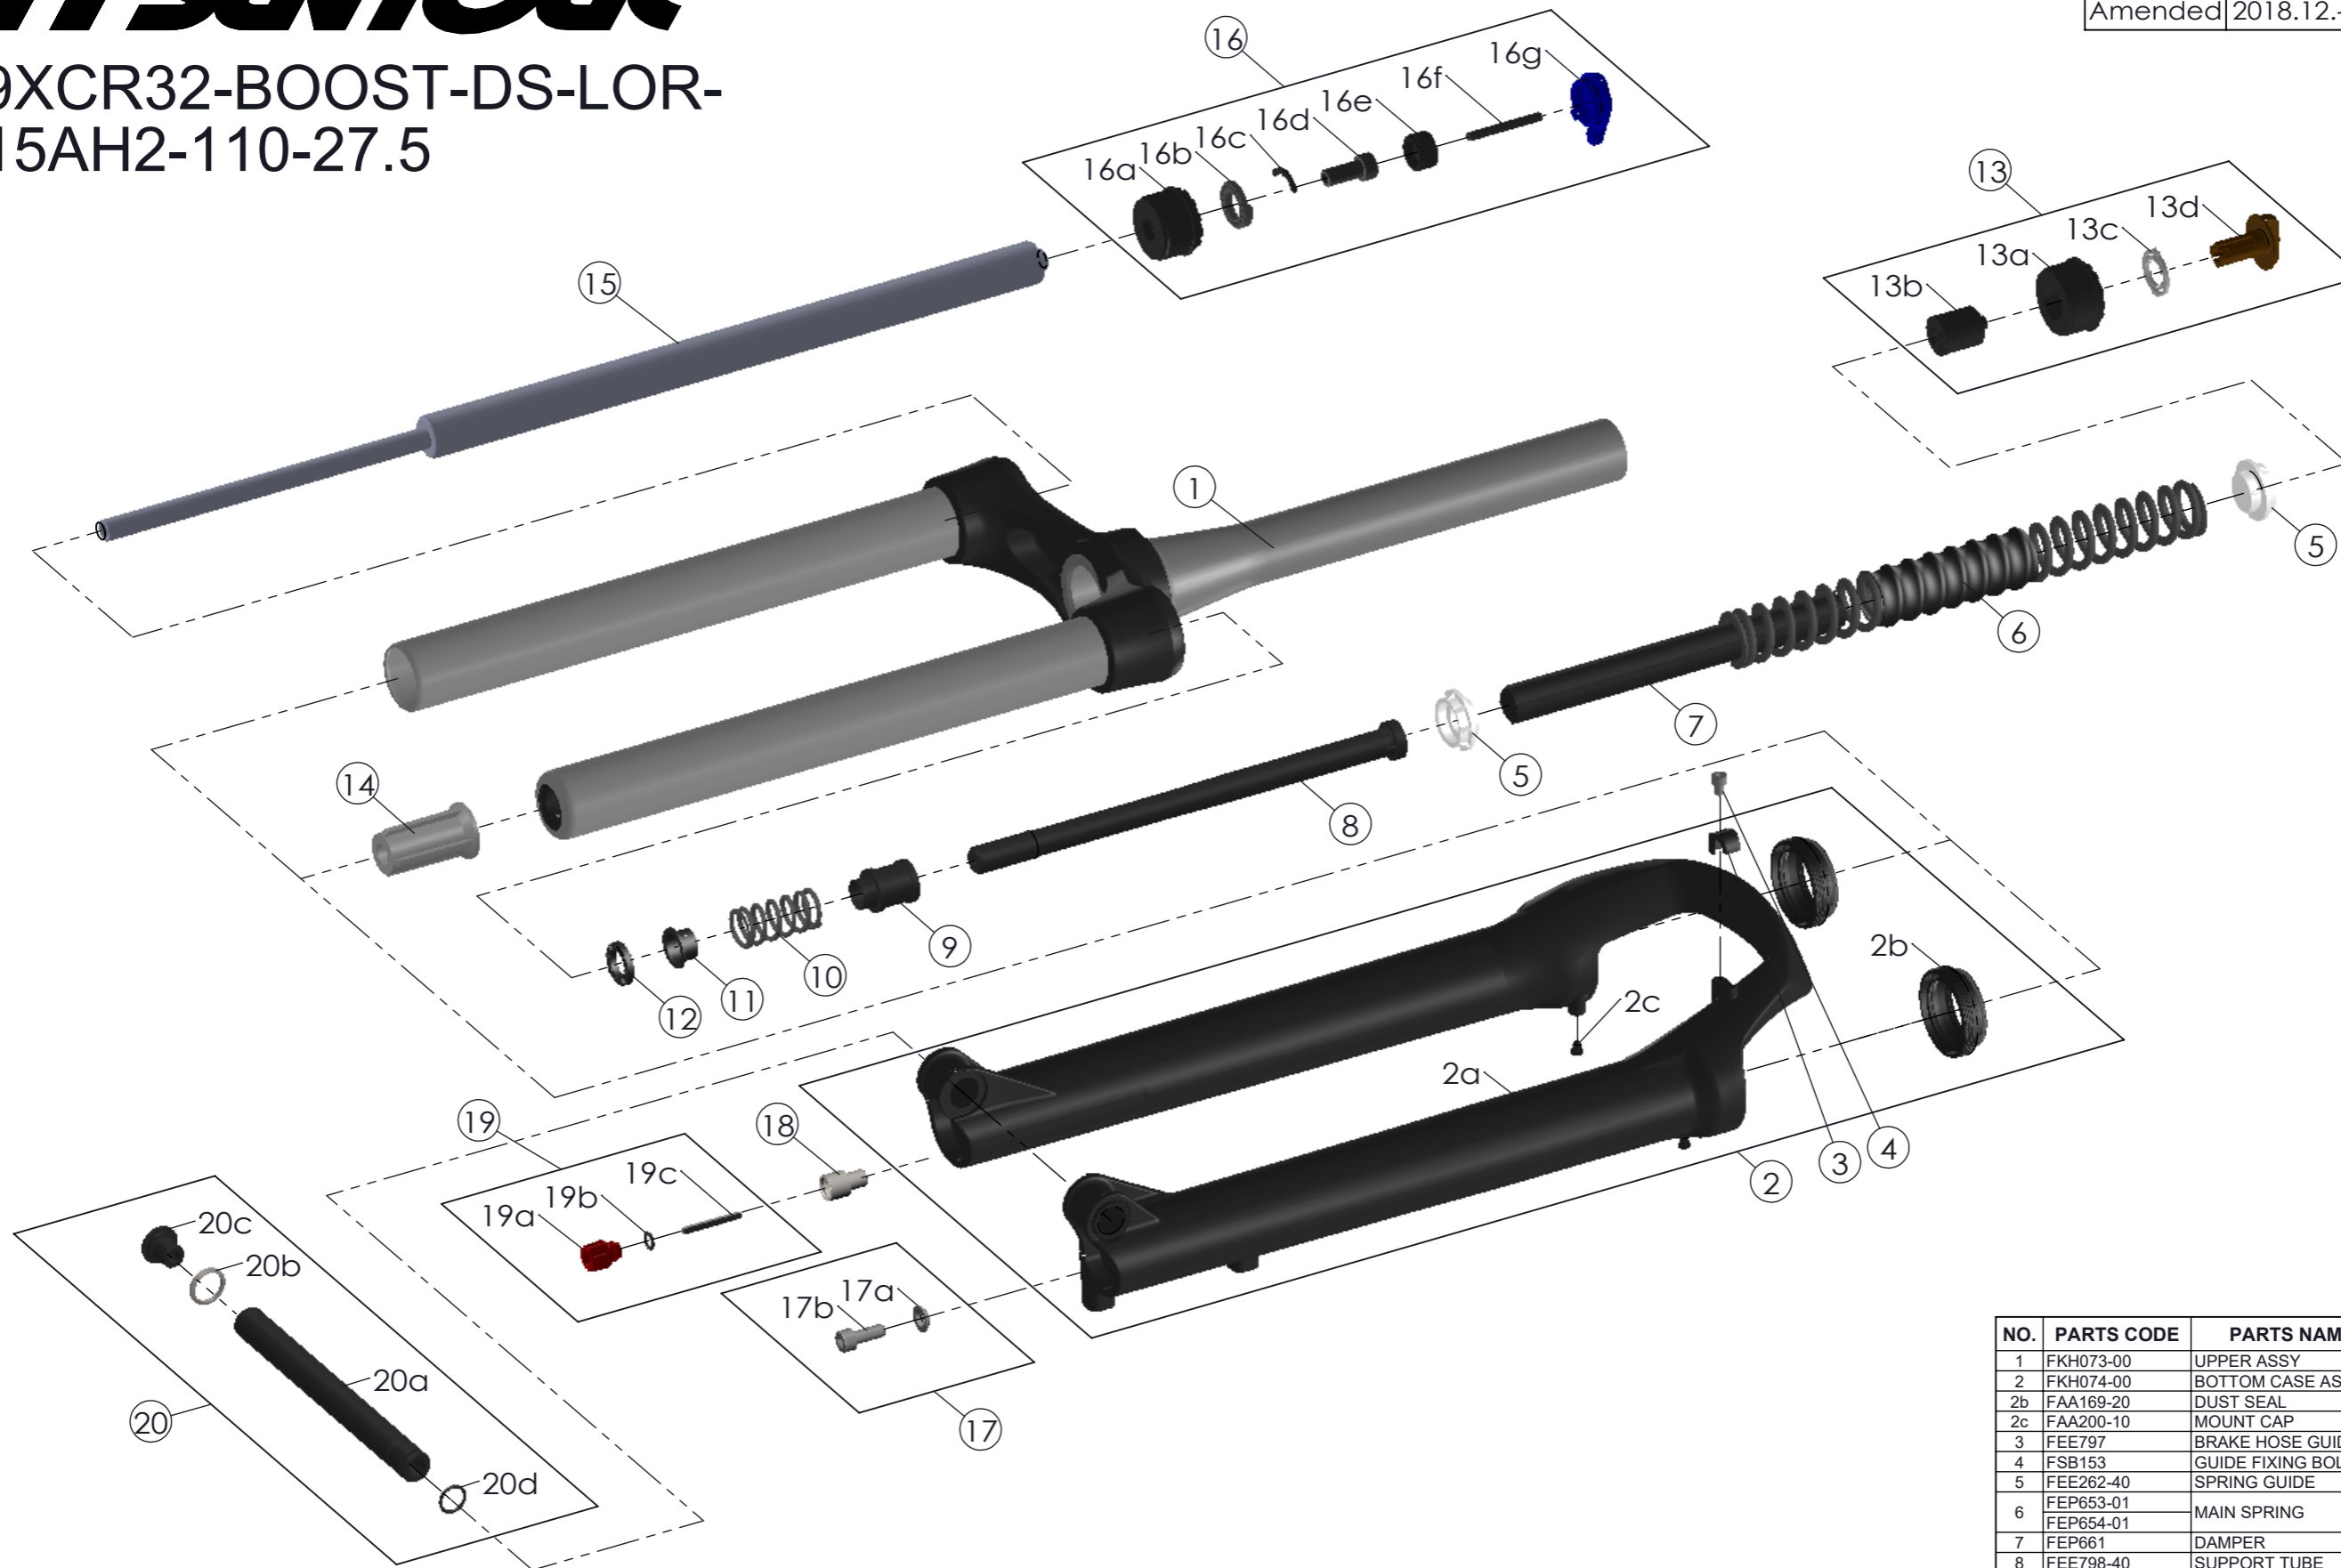

SUNTOUR

SF19XCR32-BOOST-DS-LOR-
coil-15AH2-110-27.5

Date	2018.-8.-9	Version	3
Amended	2018.12.-3		

NO.	PARTS CODE	PARTS NAME	120	100	QT
1	FKH073-00	UPPER ASSY	*	*	1
2	FKH074-00	BOTTOM CASE ASSY	*	*	1
2b	FAA169-20	DUST SEAL	*	*	2
2c	FAA200-10	MOUNT CAP	*	*	4
3	FEE797	BRAKE HOSE GUIDE	*	*	1
4	FSB153	GUIDE FIXING BOLT	*	*	1
5	FEE262-40	SPRING GUIDE	*	*	2
6	FEP653-01	MAIN SPRING	*	*	1
6	FEP654-01		*	*	1
7	FEP661	DAMPER	*	*	1
8	FEE798-40	SUPPORT TUBE	*	*	1
9	FEG184	SPACER	*	*	1
10	FEP189-20	REBOUND SPRING	*	*	1
11	FEE937	REBOUND SPRING GUIDE	*	*	1
12	FEP053-10	REBOUND RUBBER	*	*	1
13	FKE009-15	ADJUSTER ASSY	*	*	1
14	FEE799-70	BOTTOM STOPPER	*	*	1
15	FUN082-10	LO-R UNIT	*	*	1
16	FKE526-01	LO TOP CAP ASSY	*	*	1
17	FKA044	FIXING BOLT SET	*	*	1
18	FSB058	DAMPER FIXING BOLT	*	*	1
19	FKA004-30	DAMPER KNOB ASSY	*	*	1
20	FKA117-00	15AH2-110 THRU AXLE SET	*	*	1