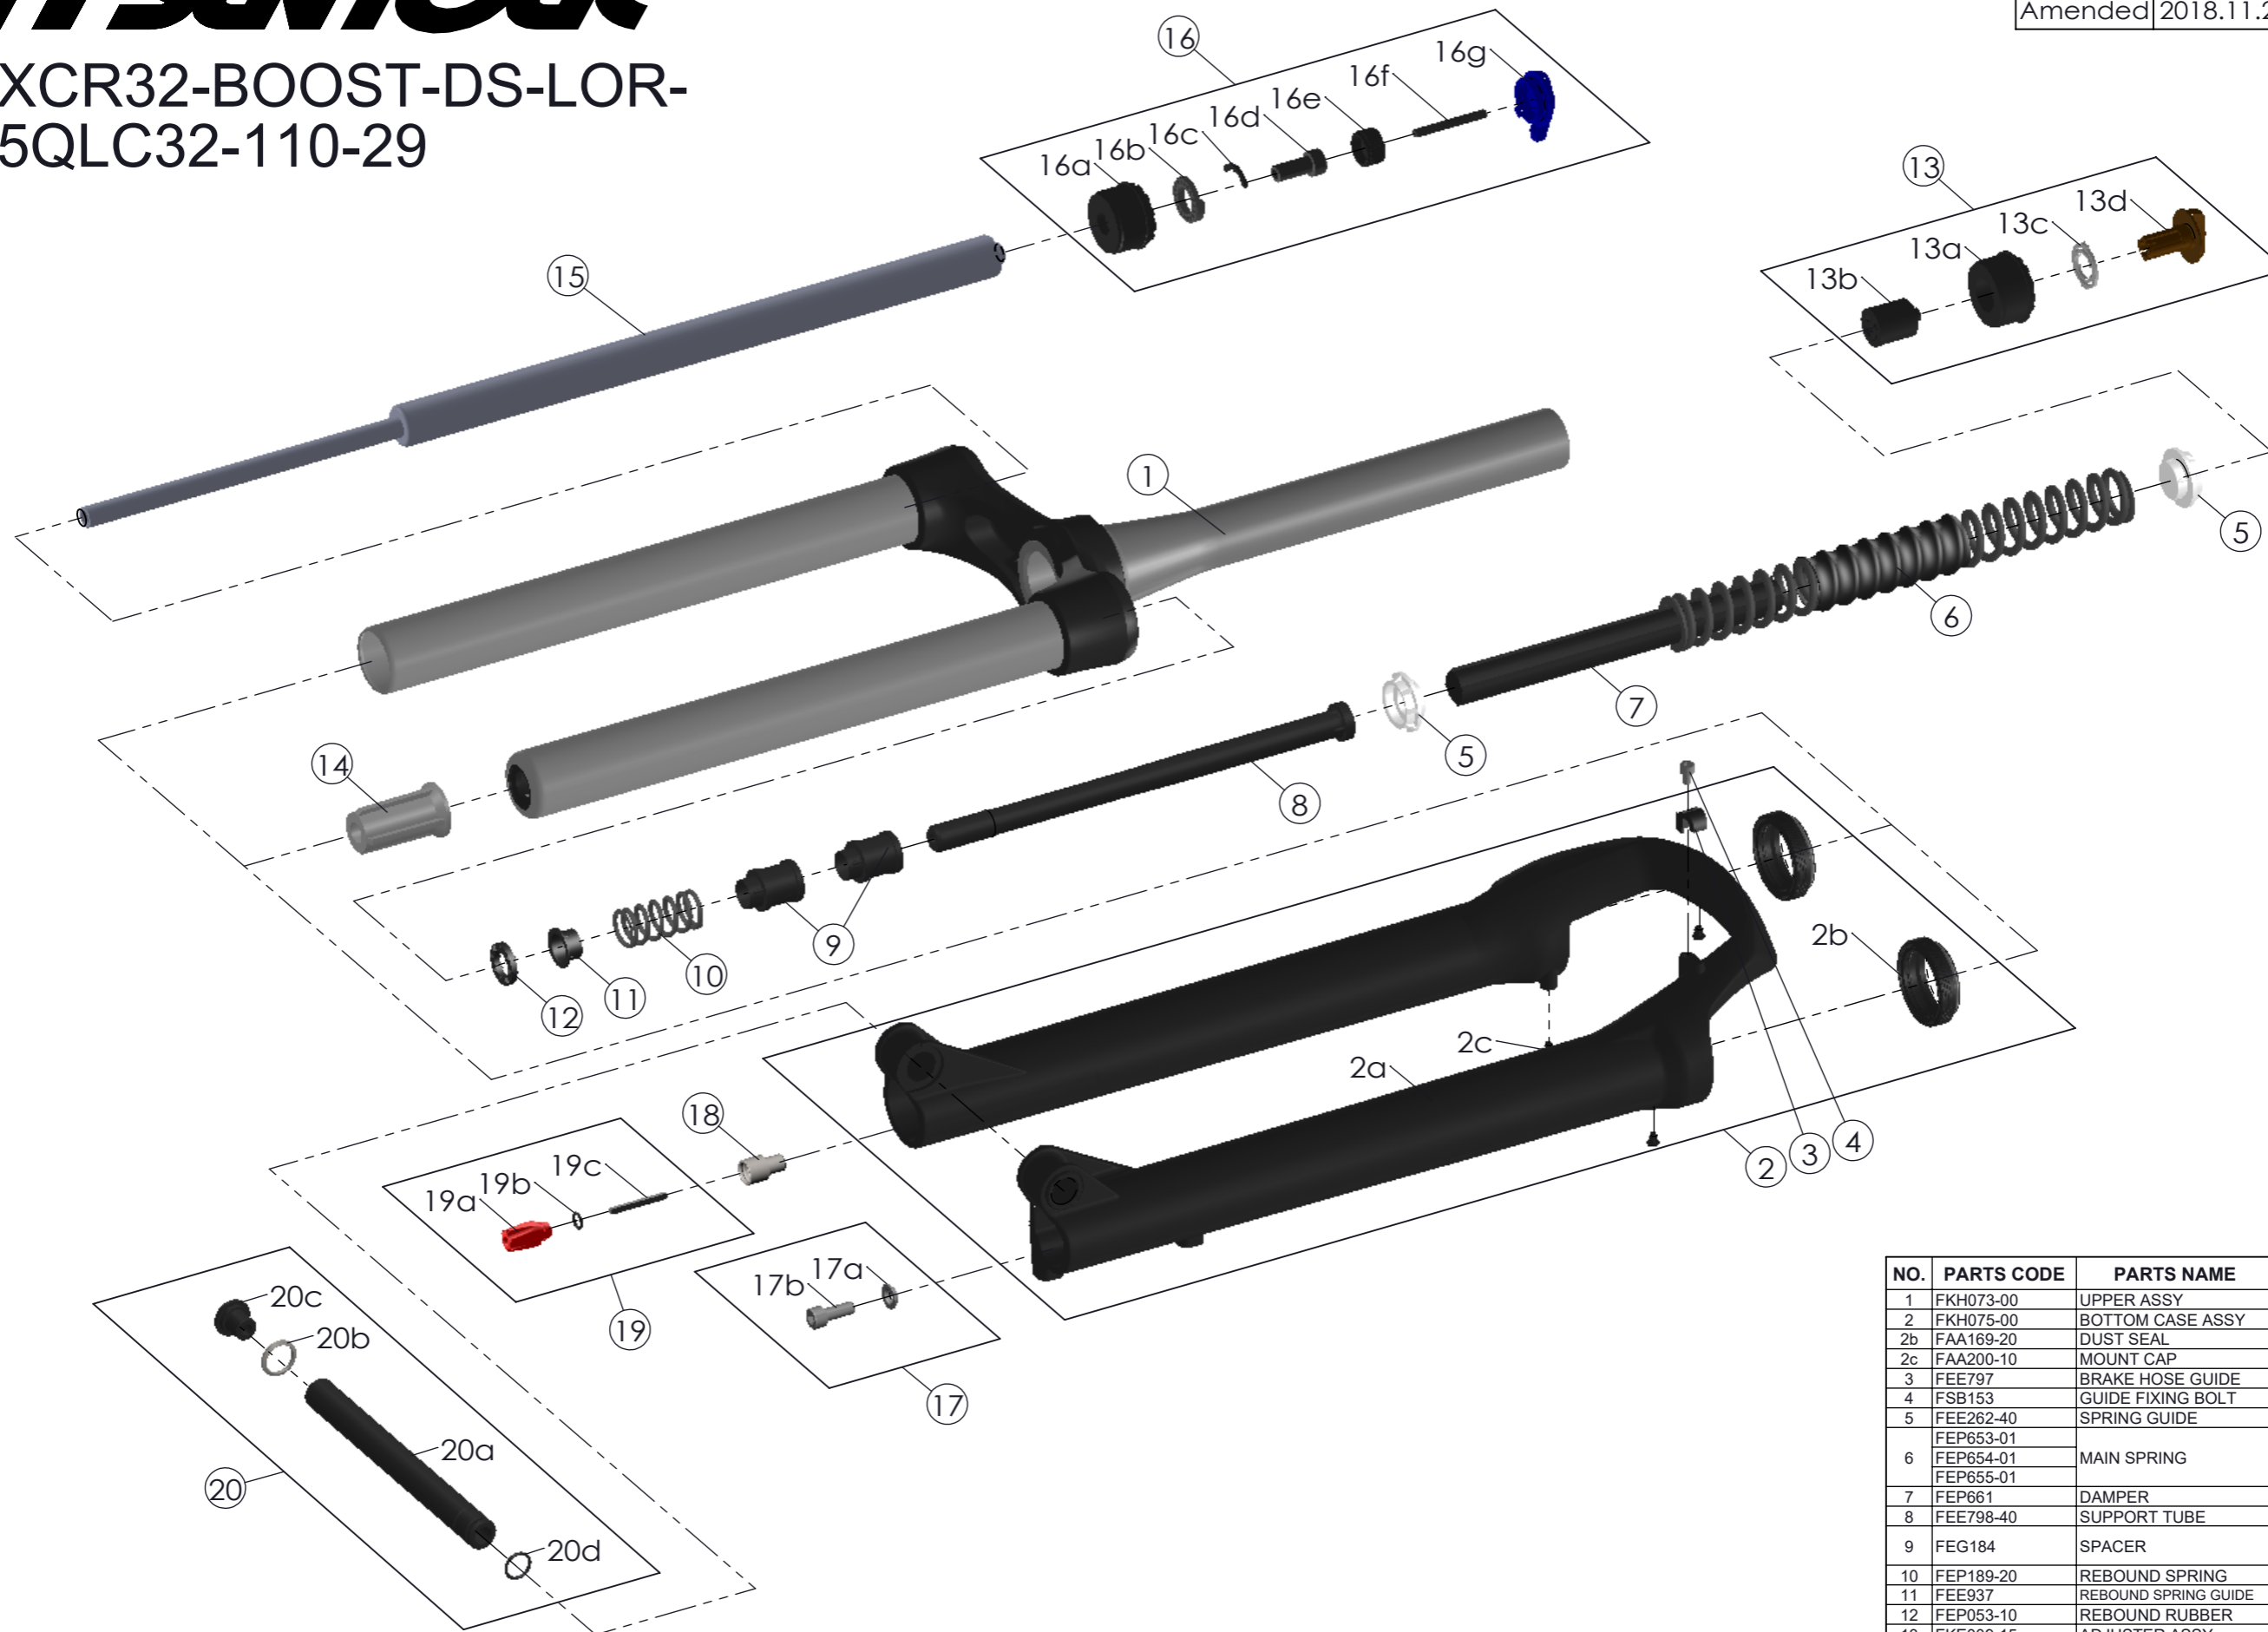

# SUNTOUR

SF19XCR32-BOOST-DS-LOR-  
coil-15QLC32-110-29

Date	2018.-8.-9	Version	2
Amended	2018.11.27		

NO.	PARTS CODE	PARTS NAME	120	100	80	QT
1	FKH073-00	UPPER ASSY	*	*	*	1
2	FKH075-00	BOTTOM CASE ASSY	*	*	*	1
2b	FAA169-20	DUST SEAL	*	*	*	2
2c	FAA200-10	MOUNT CAP	*	*	*	4
3	FEE797	BRAKE HOSE GUIDE	*	*	*	1
4	FSB153	GUIDE FIXING BOLT	*	*	*	1
5	FEE262-40	SPRING GUIDE	*	*	*	2
6	FEP653-01	MAIN SPRING	*			1
	FEP654-01			*		1
	FEP655-01				*	1
7	FEP661	DAMPER	*	*	*	1
8	FEE798-40	SUPPORT TUBE	*	*	*	1
9	FEG184	SPACER		*		1
					*	2
10	FEP189-20	REBOUND SPRING	*	*	*	1
11	FEE937	REBOUND SPRING GUIDE	*	*	*	1
12	FEP053-10	REBOUND RUBBER	*	*	*	1
13	FKE009-15	ADJUSTER ASSY	*	*	*	1
14	FEE799-70	BOTTOM STOPPER	*	*	*	1
15	FUN082-10	LO-R UNIT	*	*	*	1
16	FKE526-01	LO TOP CAP ASSY	*	*	*	1
17	FKA044	FIXING BOLT SET	*	*	*	1
18	FSB058	DAMPER FIXING BOLT	*	*	*	1
19	FKA004-22	DAMPER KNOB ASSY	*	*	*	1
20	FKA117-00	15AH2-110 THRU AXLE SET	*	*	*	1