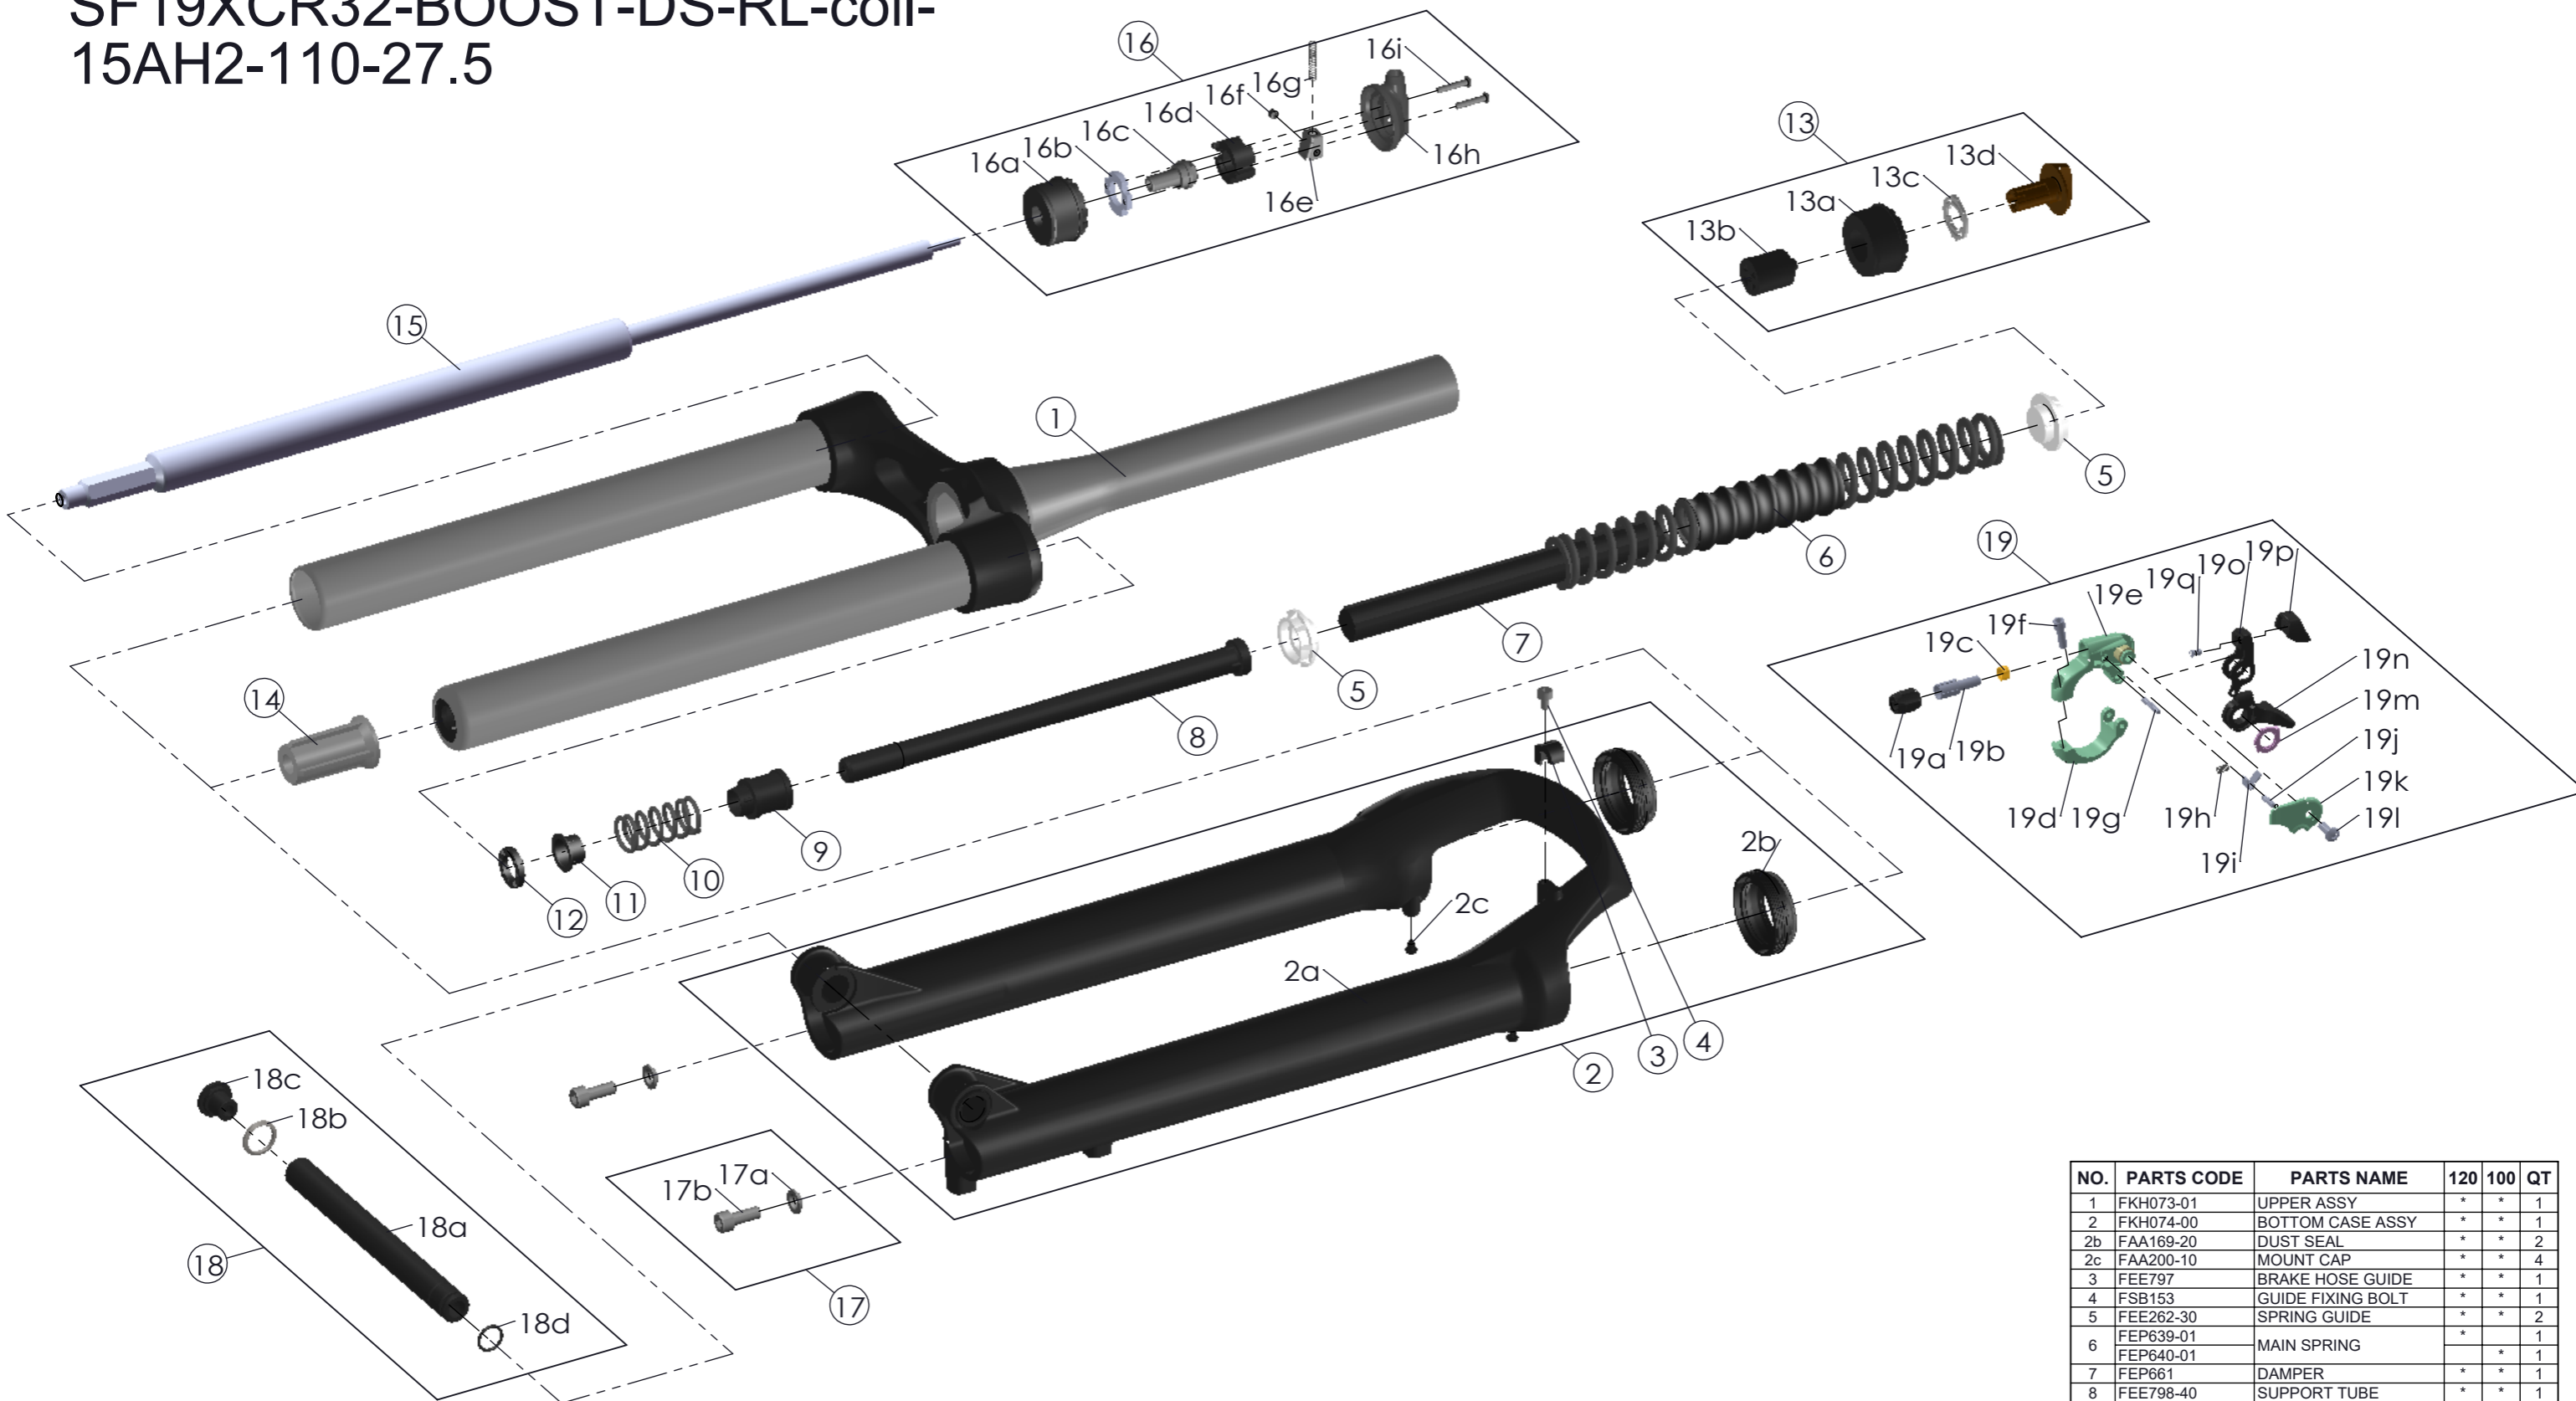

## SF19XCR32-BOOST-DS-RL-coil- 15AH2-110-27.5

Date	2018.-8.-9	Version	2
Amended	2018.10.17		

NO.	PARTS CODE	PARTS NAME	120	100	QT
1	FKH073-01	UPPER ASSY	*	*	1
2	FKH074-00	BOTTOM CASE ASSY	*	*	1
2b	FAA169-20	DUST SEAL	*	*	2
2c	FAA200-10	MOUNT CAP	*	*	4
3	FEE797	BRAKE HOSE GUIDE	*	*	1
4	FSB153	GUIDE FIXING BOLT	*	*	1
5	FEE262-30	SPRING GUIDE	*	*	2
6	FEP639-01	MAIN SPRING	*	*	1
	FEP640-01		*	*	1
7	FEP661	DAMPER	*	*	1
8	FEE798-40	SUPPORT TUBE	*	*	1
9	FEG184	SPACER	*	*	1
10	FEP189-20	REBOUND SPRING	*	*	1
11	FEE937	REBOUND SPRING GUIDE	*	*	1
12	FEP053-10	REBOUND RUBBER	*	*	1
13	FKE009-15	ADJUSTER ASSY	*	*	1
14	FEE799-70	BOTTOM STOPPER	*	*	1
15	FUN015-50	RL UNIT	*	*	1
16	FKE310-08	RL COVER ASSY	*	*	1
17	FKA044	FIXING BOLT SET	*	*	2
18	FKA117-00	15AH2-110 THRU AXLE SET	*	*	1
19	SL15SC-RLO	REMOTE LEVER ASSY	*	*	*