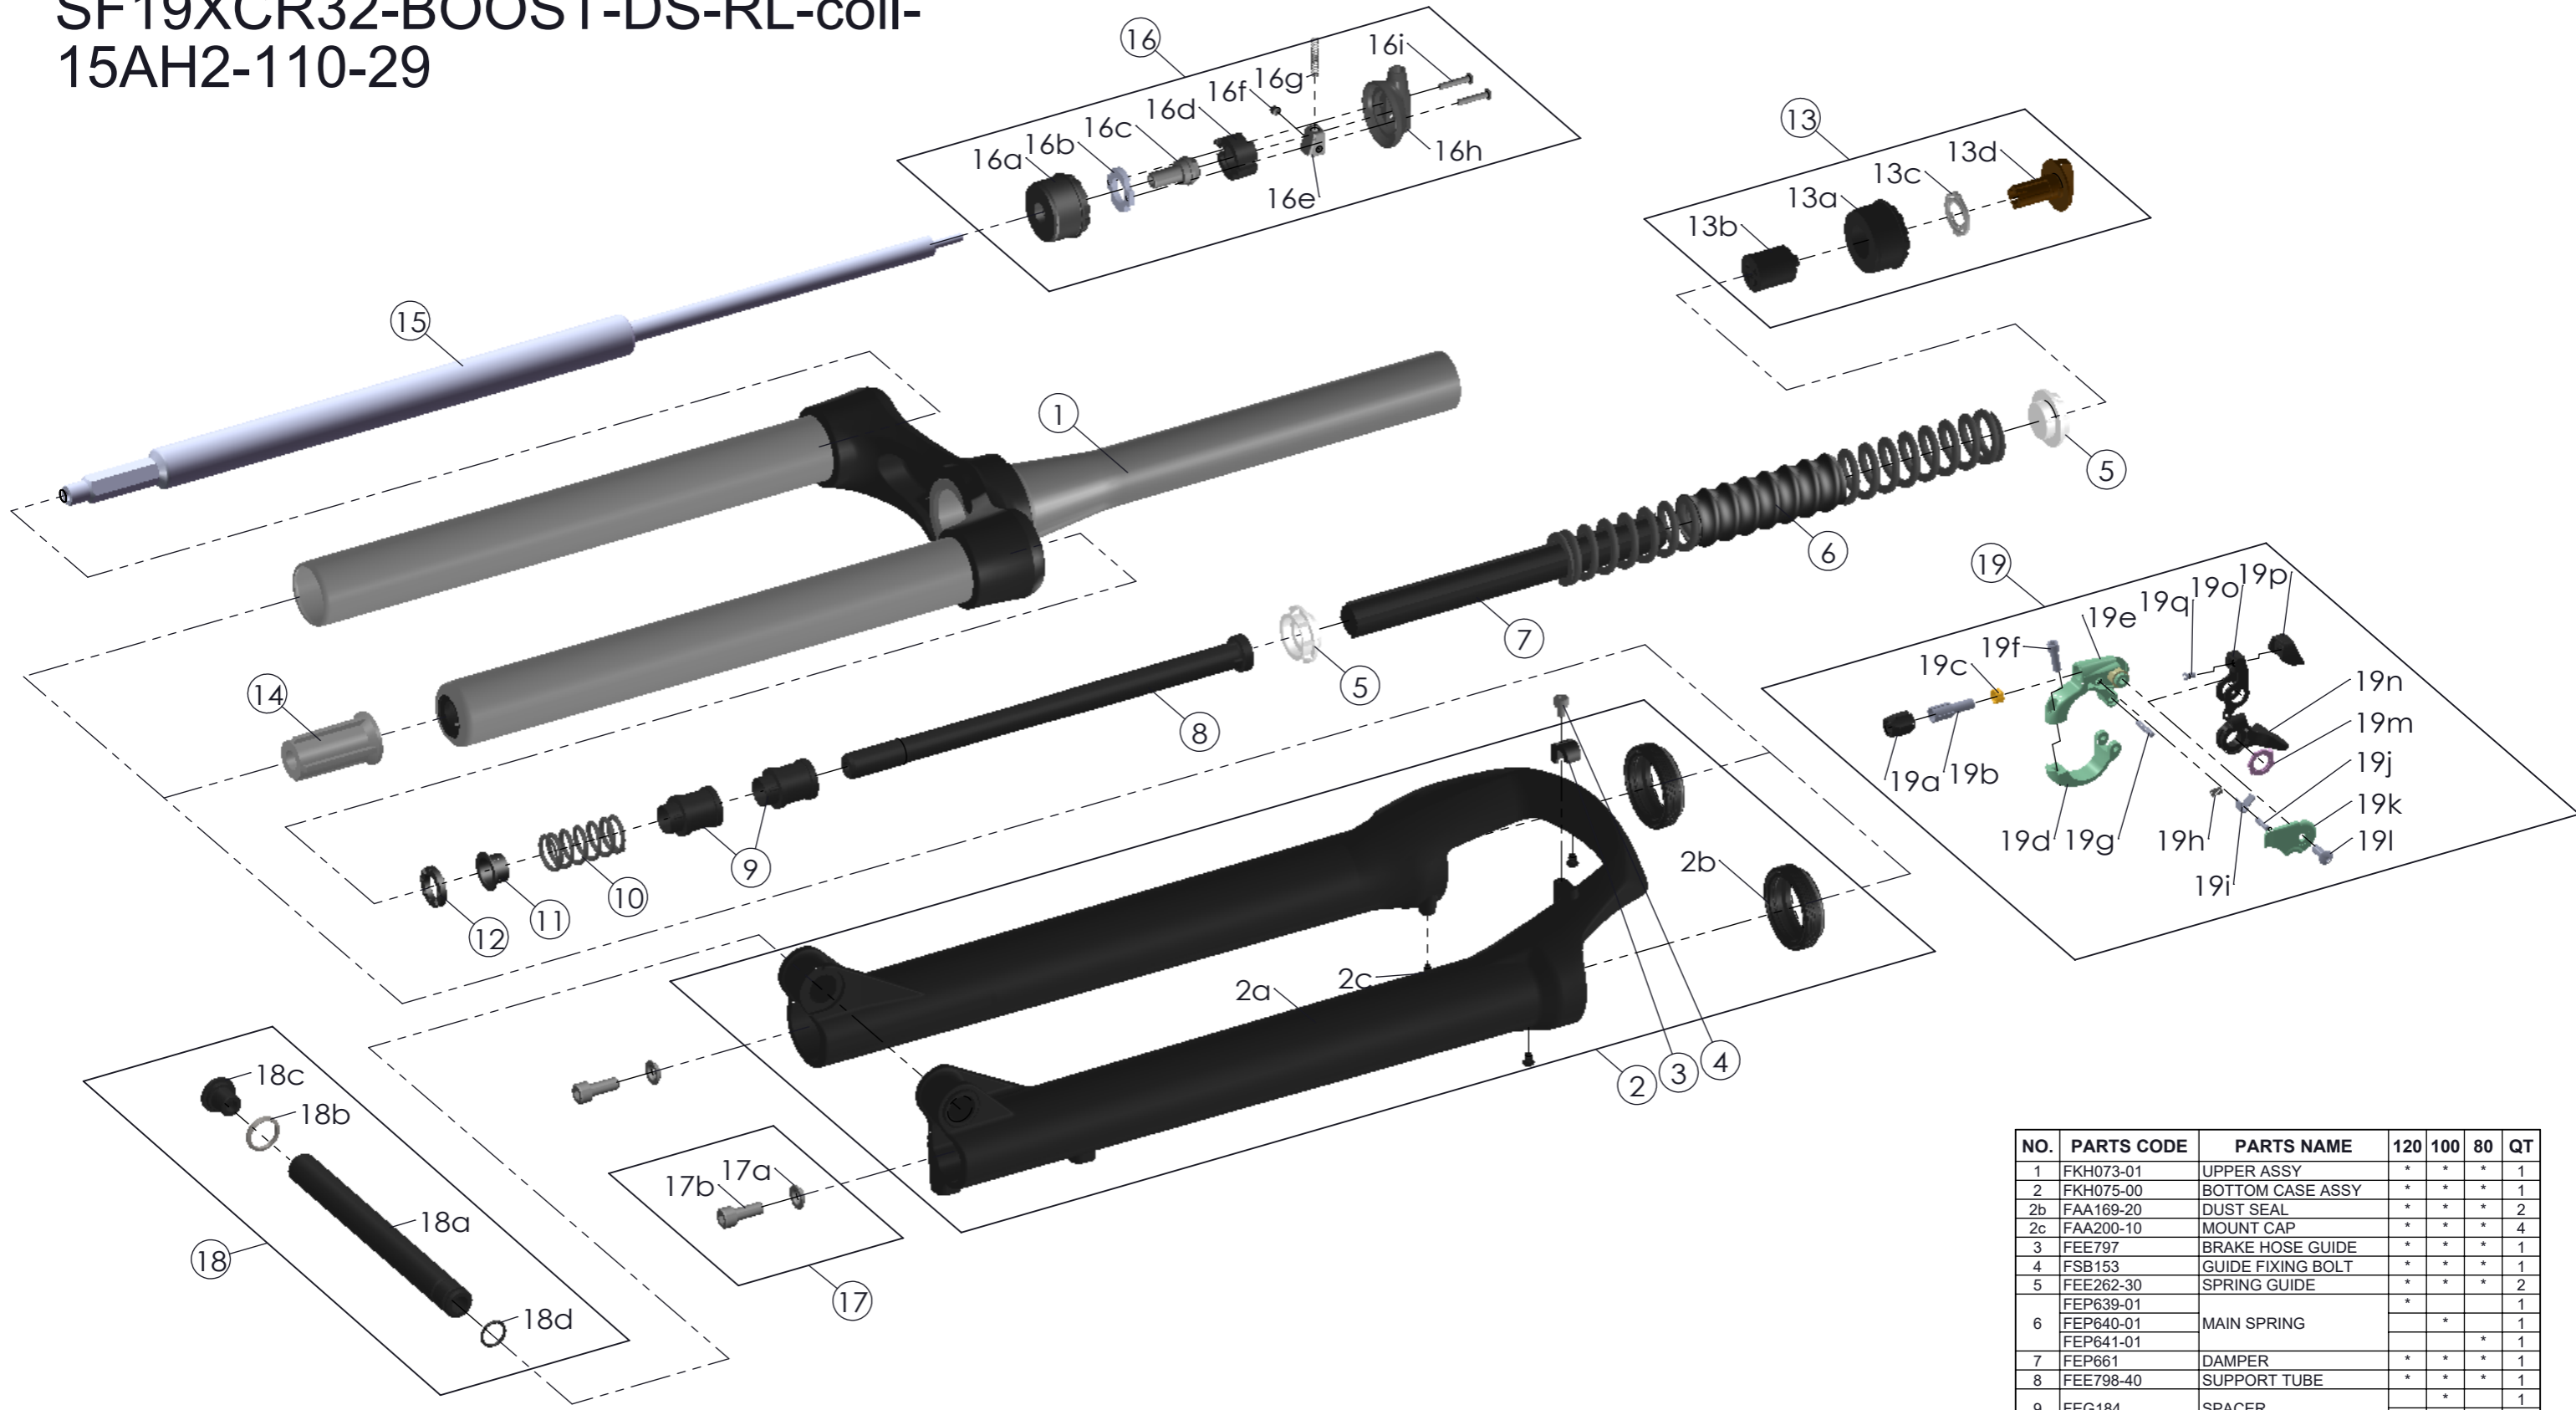

SR SUNTOUR

SF19XCR32-BOOST-DS-RL-coil-
15AH2-110-29

Date	2018.-8.-9	Version	1
Amended	2018.10.17		

NO.	PARTS CODE	PARTS NAME	120	100	80	QT
1	FKH073-01	UPPER ASSY	*	*	*	1
2	FKH075-00	BOTTOM CASE ASSY	*	*	*	1
2b	FAA169-20	DUST SEAL	*	*	*	2
2c	FAA200-10	MOUNT CAP	*	*	*	4
3	FEE797	BRAKE HOSE GUIDE	*	*	*	1
4	FSB153	GUIDE FIXING BOLT	*	*	*	1
5	FEE262-30	SPRING GUIDE	*	*	*	2
6	FEP639-01	MAIN SPRING	*	*	*	1
6	FEP640-01					1
6	FEP641-01				*	1
7	FEP661	DAMPER	*	*	*	1
8	FEE798-40	SUPPORT TUBE	*	*	*	1
9	FEG184	SPACER		*	*	1
10	FEP189-20	REBOUND SPRING	*	*	*	1
11	FEE937	REBOUND SPRING GUIDE	*	*	*	1
12	FEP053-10	REBOUND RUBBER	*	*	*	1
13	FKE009-15	ADJUSTER ASSY	*	*	*	1
14	FEE799-70	BOTTOM STOPPER	*	*	*	1
15	FUN015-50	RL UNIT	*	*	*	1
16	FKE310-08	RL COVER ASSY	*	*	*	1
17	FKA044	FIXING BOLT SET	*	*	*	2
18	FKA117-00	15AH2-110 THRU AXLE SET	*	*	*	1
19	SL15SC-RLO	REMOTE LEVER ASSY	*	*	*	1