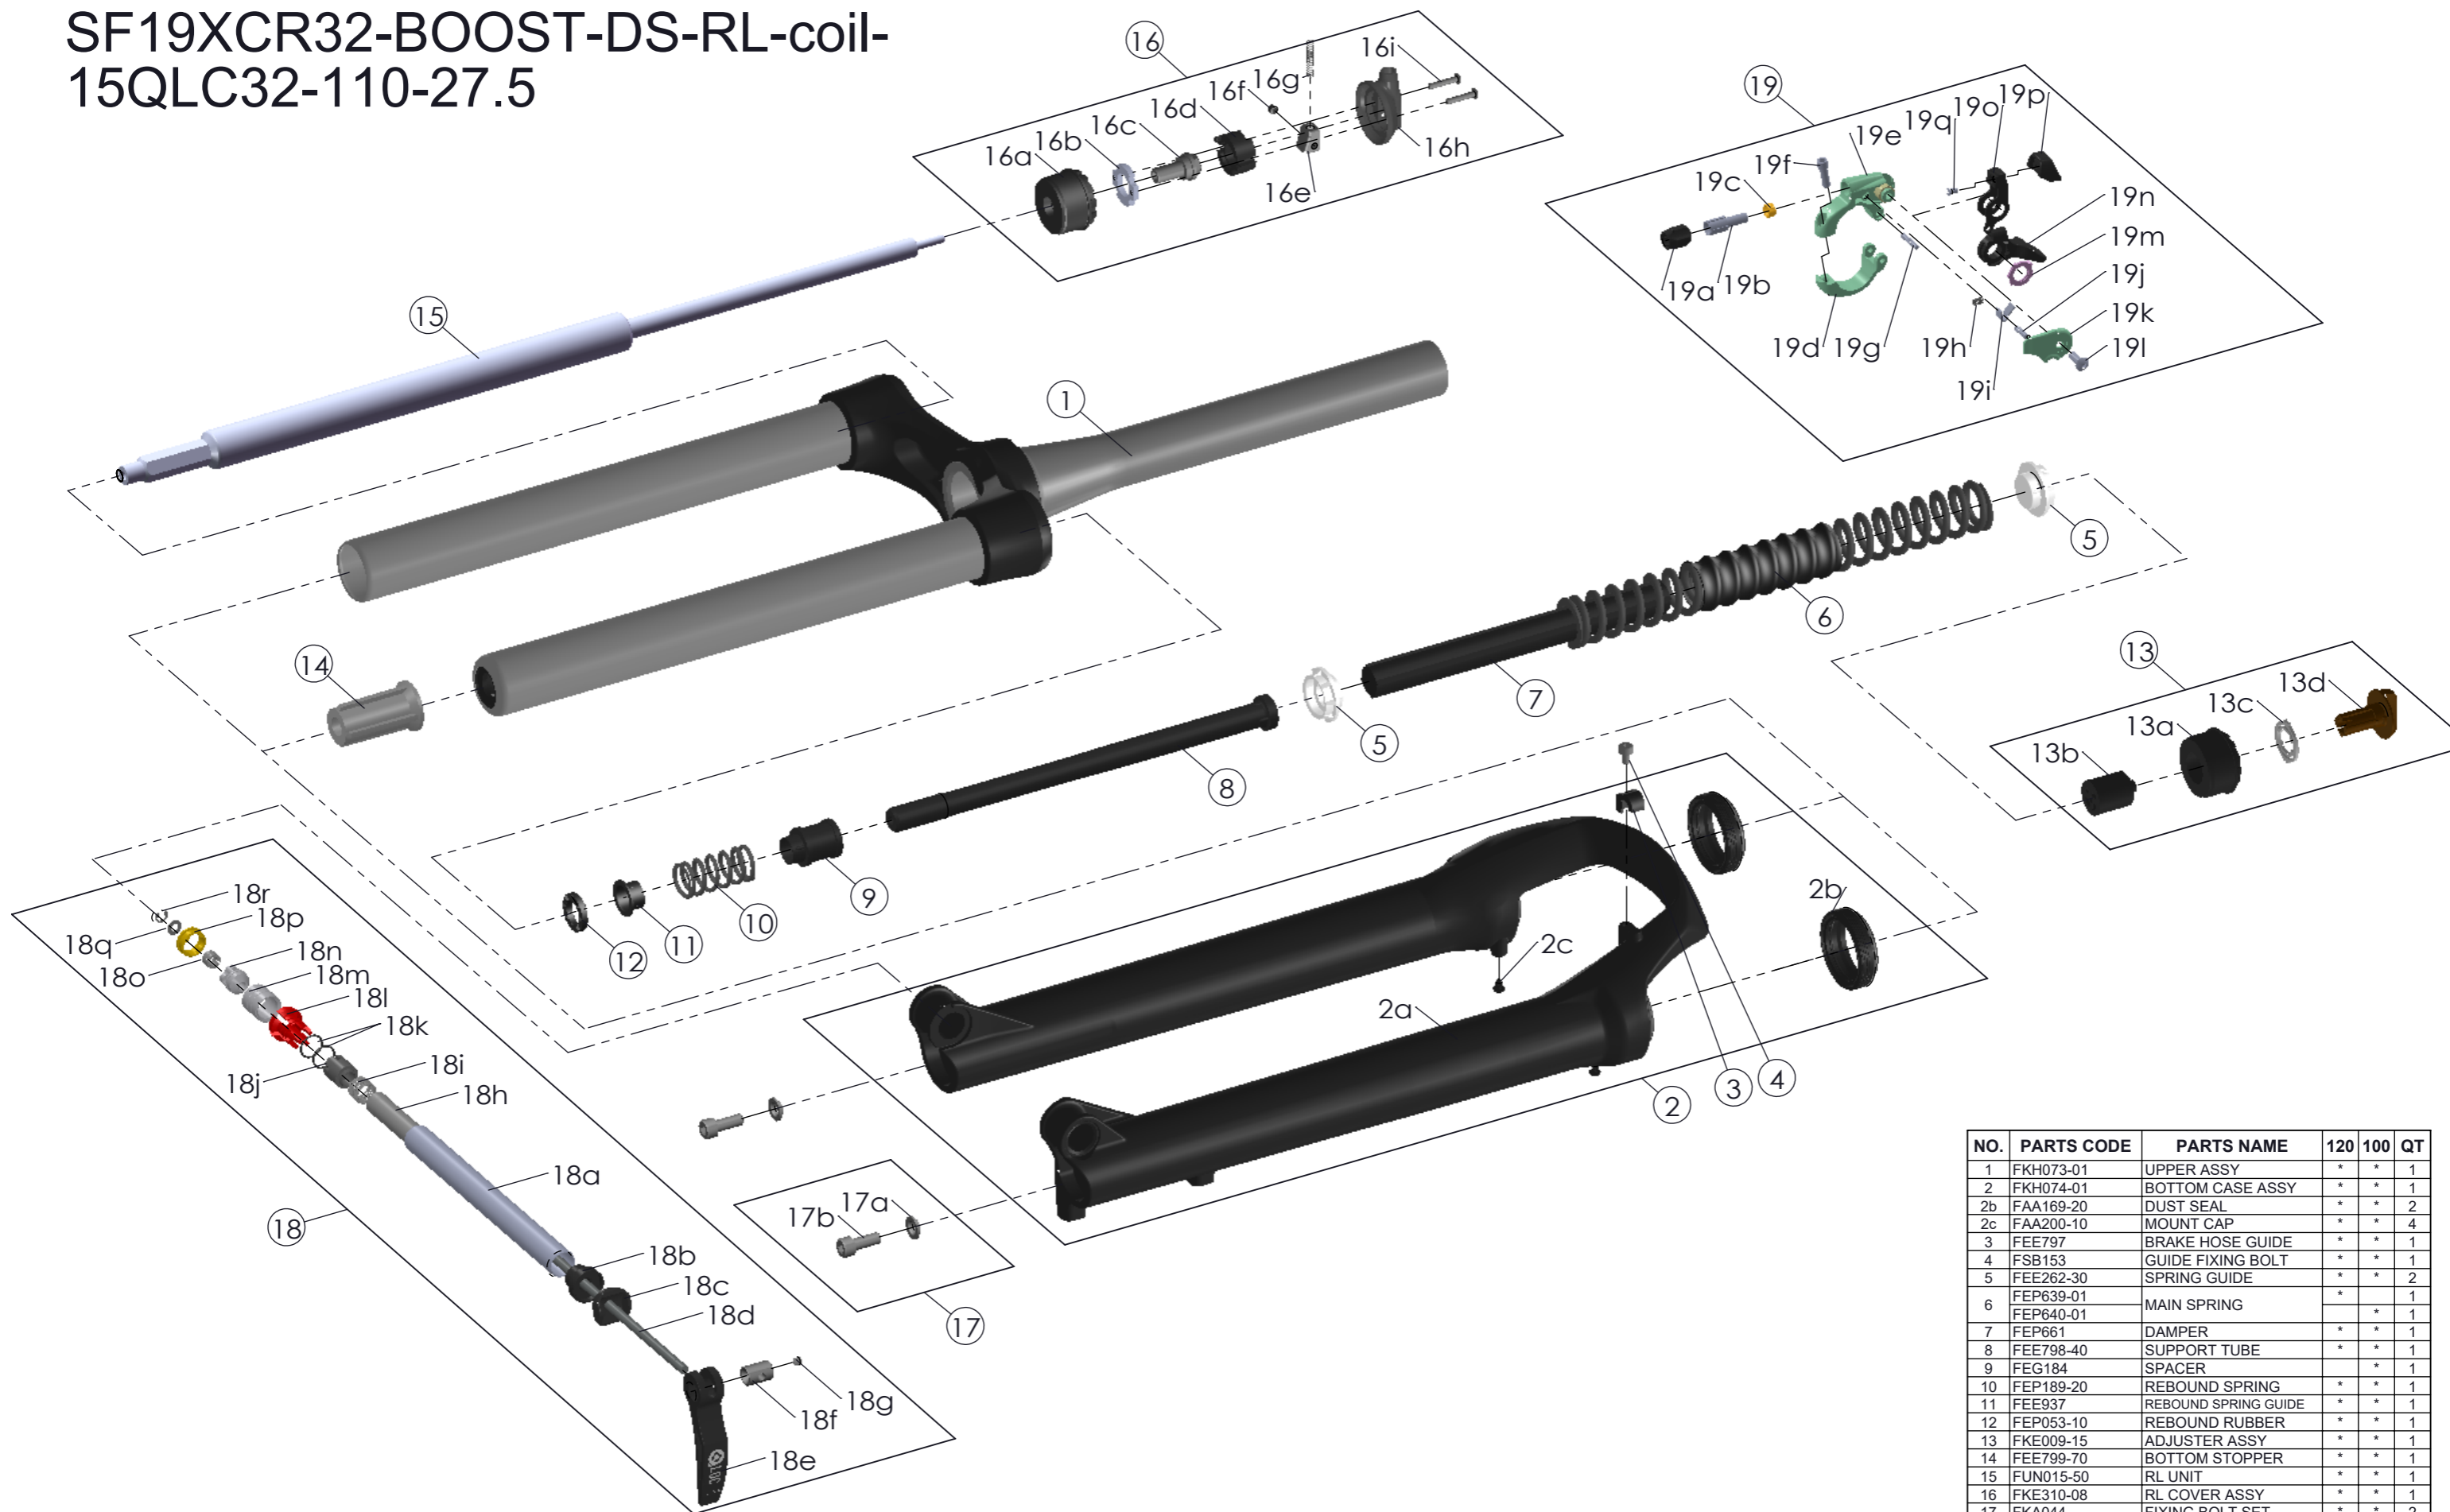

# SR SUNTOUR

## SF19XCR32-BOOST-DS-RL-coil- 15QLC32-110-27.5

Date	2018.-8.-9	Version	1
Amended	2018.-8.17		

NO.	PARTS CODE	PARTS NAME	120	100	QT
1	FKH073-01	UPPER ASSY	*	*	1
2	FKH074-01	BOTTOM CASE ASSY	*	*	1
2b	FAA169-20	DUST SEAL	*	*	2
2c	FAA200-10	MOUNT CAP	*	*	4
3	FEE797	BRAKE HOSE GUIDE	*	*	1
4	FSB153	GUIDE FIXING BOLT	*	*	1
5	FEE262-30	SPRING GUIDE	*	*	2
6	FEP639-01	MAIN SPRING	*	*	1
6	FEP640-01		*	*	1
7	FEP661	DAMPER	*	*	1
8	FEE798-40	SUPPORT TUBE	*	*	1
9	FEG184	SPACER	*	*	1
10	FEP189-20	REBOUND SPRING	*	*	1
11	FEE937	REBOUND SPRING GUIDE	*	*	1
12	FEP053-10	REBOUND RUBBER	*	*	1
13	FKE009-15	ADJUSTER ASSY	*	*	1
14	FEE799-70	BOTTOM STOPPER	*	*	1
15	FUN015-50	RL UNIT	*	*	1
16	FKE310-08	RL COVER ASSY	*	*	1
17	FKA044	FIXING BOLT SET	*	*	2
18	FKA100-25	15QLC32-110 AXLE SET	*	*	1
19	SL15SC-RLO	REMOTE LEVER ASSY	*	*	1