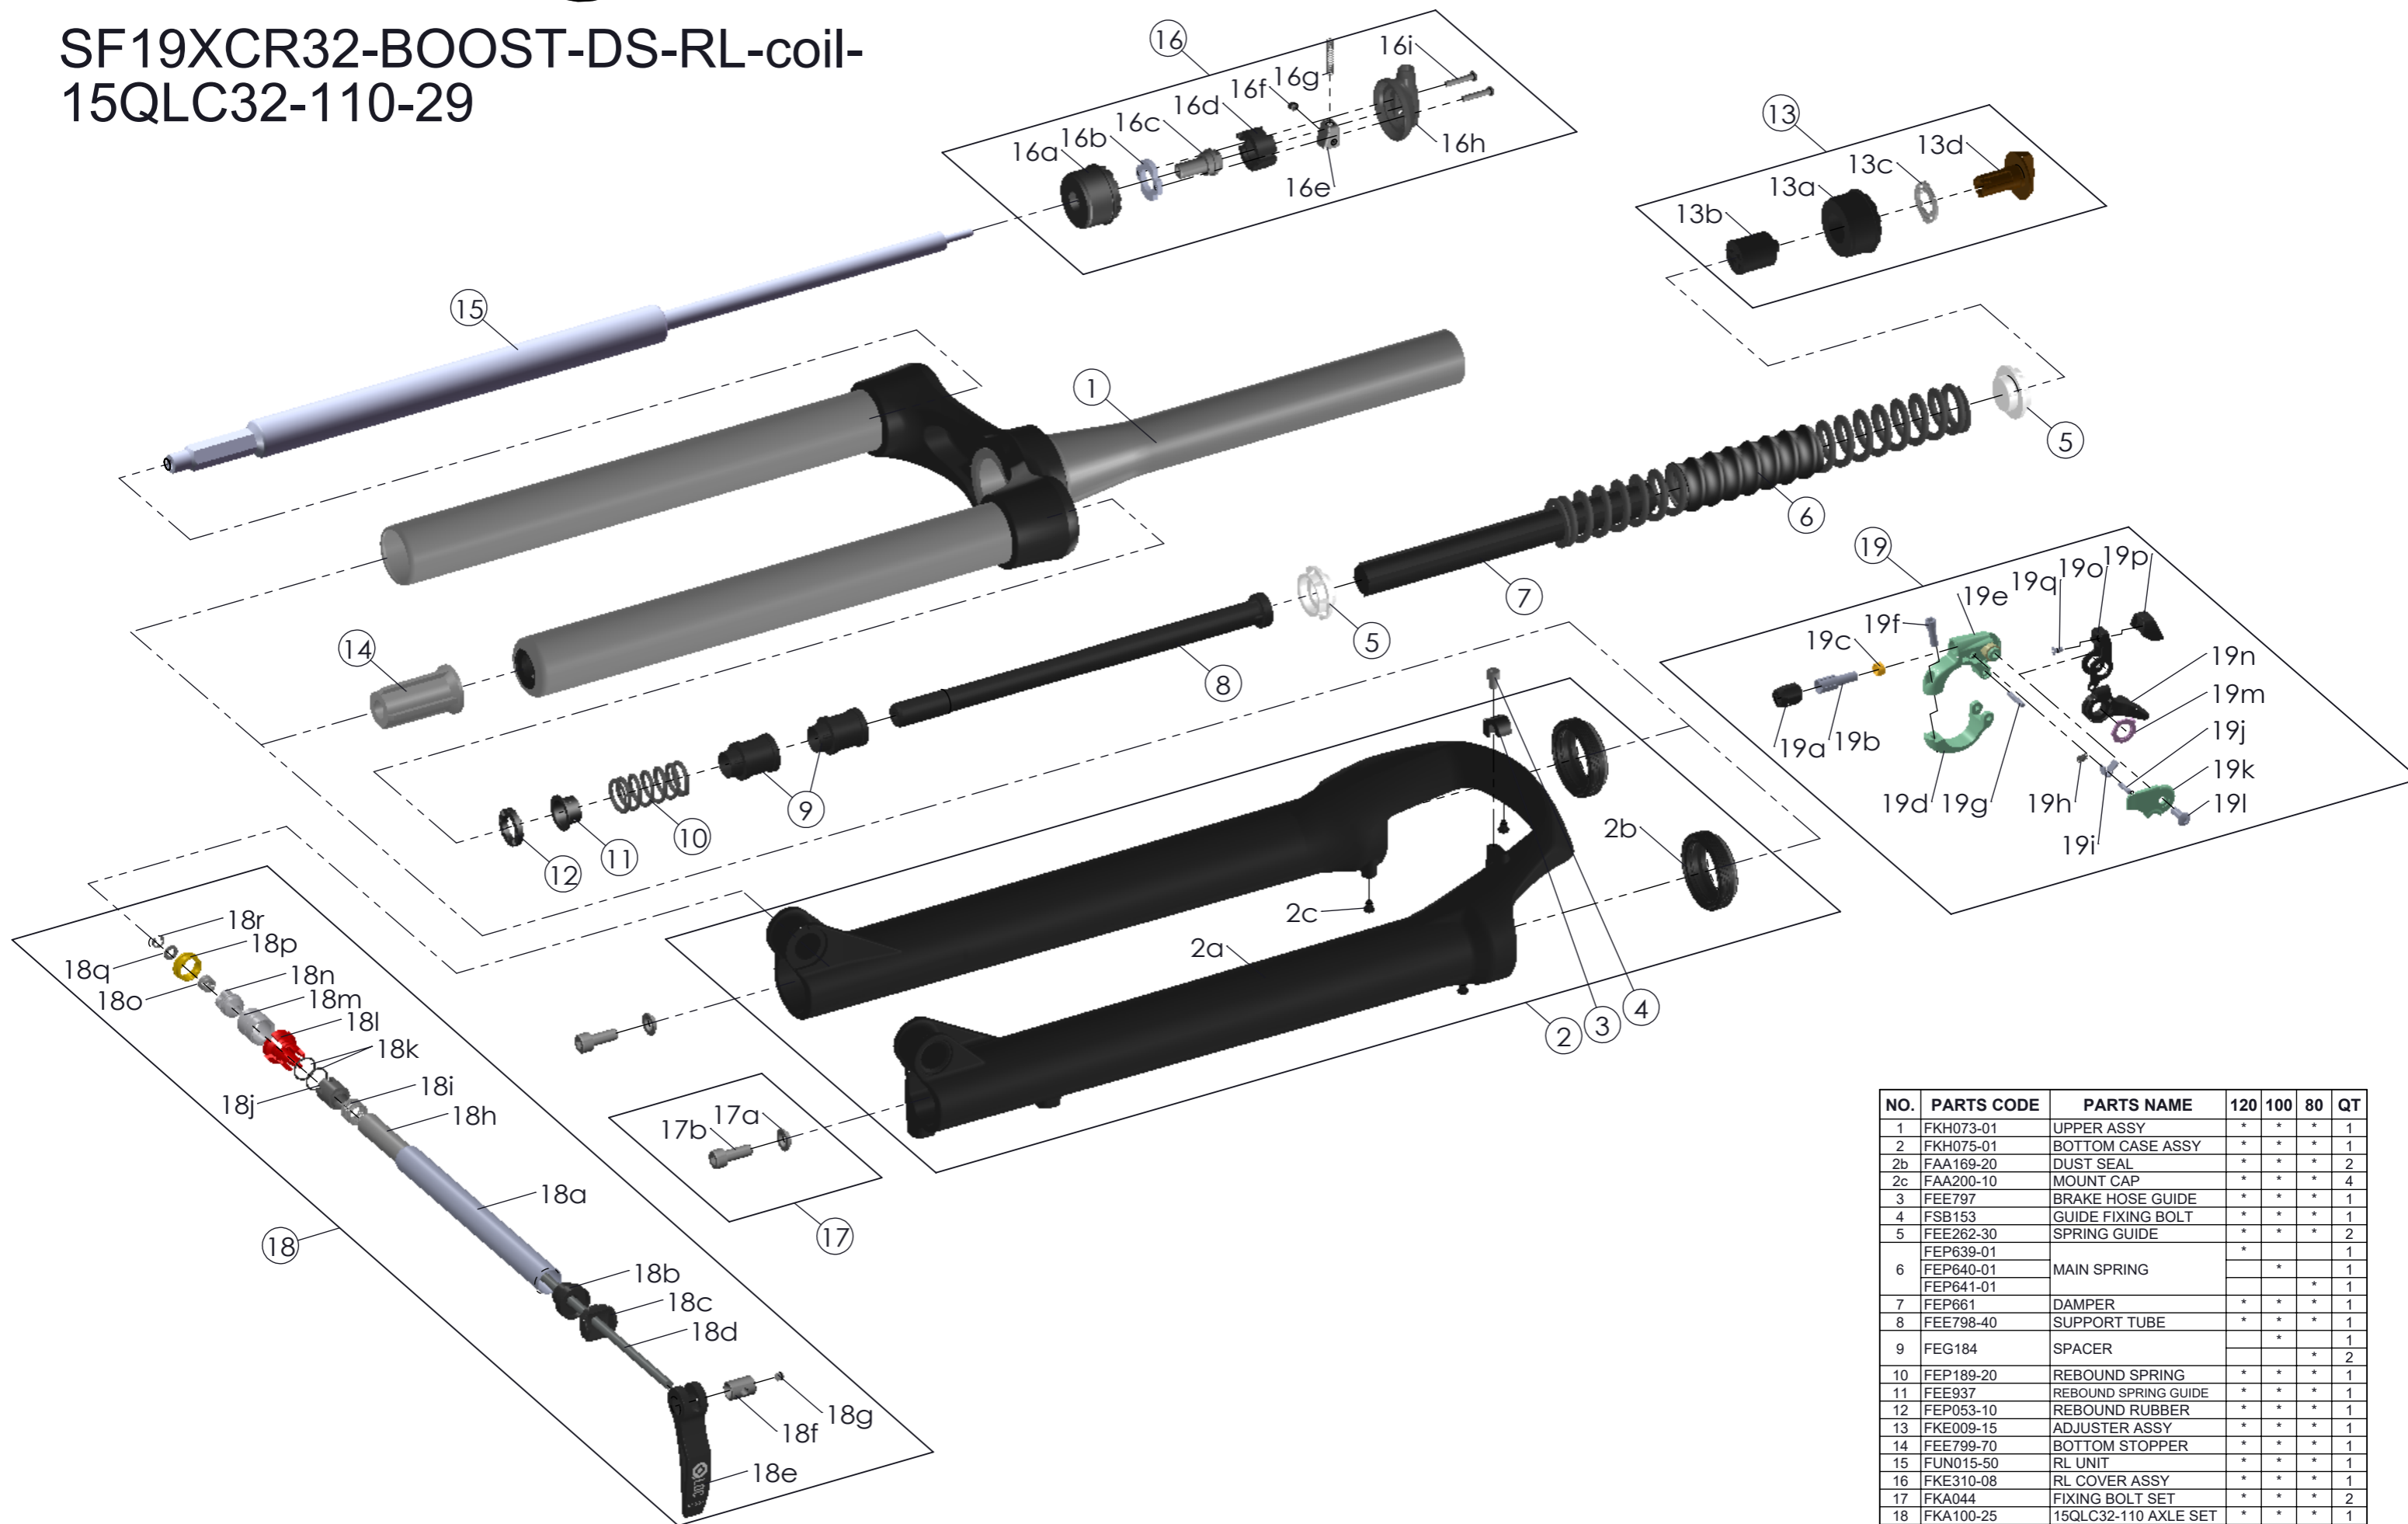

SUNTOUR

SF19XCR32-BOOST-DS-RL-coil- 15QLC32-110-29

Date	2018.-8.-9	Version	0
Amended			

NO.	PARTS CODE	PARTS NAME	120	100	80	QT
1	FKH073-01	UPPER ASSY	*	*	*	1
2	FKH075-01	BOTTOM CASE ASSY	*	*	*	1
2b	FAA169-20	DUST SEAL	*	*	*	2
2c	FAA200-10	MOUNT CAP	*	*	*	4
3	FEE797	BRAKE HOSE GUIDE	*	*	*	1
4	FSB153	GUIDE FIXING BOLT	*	*	*	1
5	FEE262-30	SPRING GUIDE	*	*	*	2
6	FEP639-01		*	*	*	1
	FEP640-01	MAIN SPRING		*		1
	FEP641-01				*	1
7	FEP661	DAMPER	*	*	*	1
8	FEE798-40	SUPPORT TUBE	*	*	*	1
9	FEG184	SPACER		*		1
					*	2
10	FEP189-20	REBOUND SPRING	*	*	*	1
11	FEE937	REBOUND SPRING GUIDE	*	*	*	1
12	FEP053-10	REBOUND RUBBER	*	*	*	1
13	FKE009-15	ADJUSTER ASSY	*	*	*	1
14	FEE799-70	BOTTOM STOPPER	*	*	*	1
15	FUN015-50	RL UNIT	*	*	*	1
16	FKE310-08	RL COVER ASSY	*	*	*	1
17	FKA044	FIXING BOLT SET	*	*	*	2
18	FKA100-25	15QLC32-110 AXLE SET	*	*	*	1
19	SL15SC-RLO	REMOTE LEVER ASSY	*	*	*	1