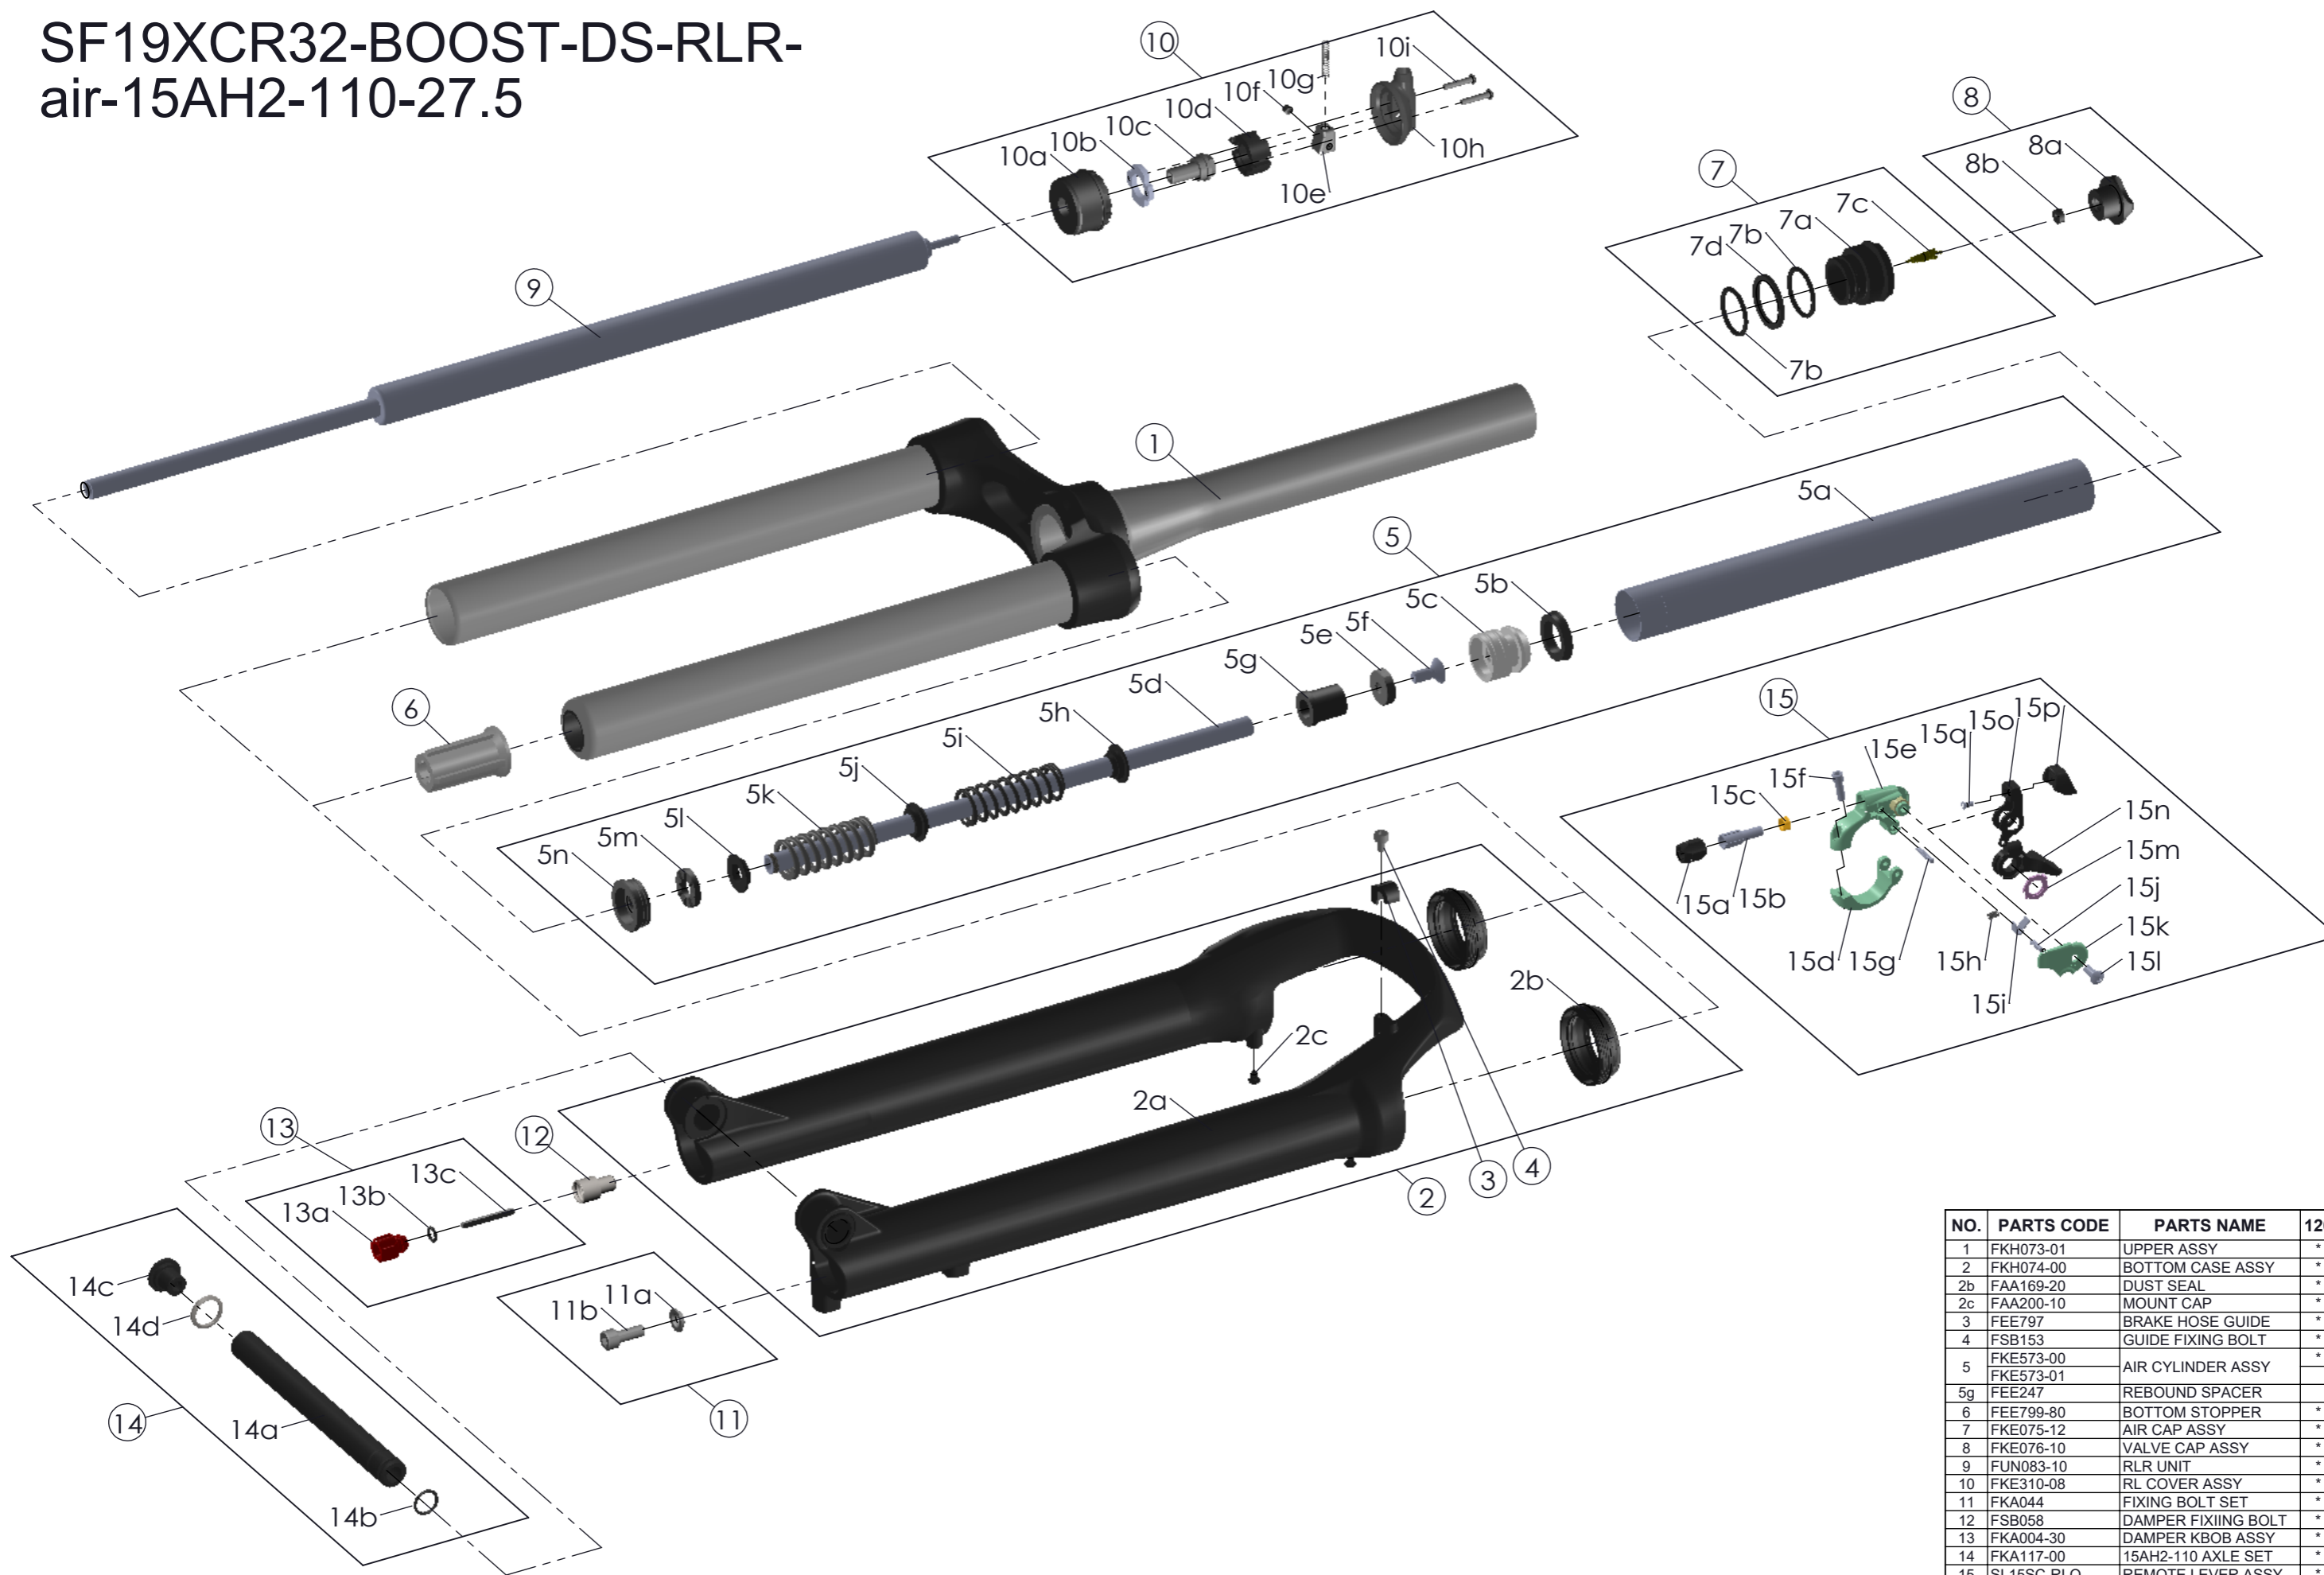

# SUNTOUR

SF19XCR32-BOOST-DS-RLR-  
air-15AH2-110-27.5

Date	2018.-8.10	Version	3
Amended	2018.12.-3		

NO.	PARTS CODE	PARTS NAME	120	100	QT
1	FKH073-01	UPPER ASSY	*	*	1
2	FKH074-00	BOTTOM CASE ASSY	*	*	1
2b	FAA169-20	DUST SEAL	*	*	2
2c	FAA200-10	MOUNT CAP	*	*	4
3	FEE797	BRAKE HOSE GUIDE	*	*	1
4	FSB153	GUIDE FIXING BOLT	*	*	1
5	FKE573-00	AIR CYLINDER ASSY	*	*	1
	FKE573-01				1
5g	FEE247	REBOUND SPACER	*	*	1
6	FEE799-80	BOTTOM STOPPER	*	*	1
7	FKE075-12	AIR CAP ASSY	*	*	1
8	FKE076-10	VALVE CAP ASSY	*	*	1
9	FUN083-10	RLR UNIT	*	*	1
10	FKE310-08	RL COVER ASSY	*	*	1
11	FKA044	FIXING BOLT SET	*	*	1
12	FSB058	DAMPER FIXIING BOLT	*	*	1
13	FKA004-30	DAMPER KBOB ASSY	*	*	1
14	FKA117-00	15AH2-110 AXLE SET	*	*	1
15	SL15SC-RLO	REMOTE LEVER ASSY	*	*	1