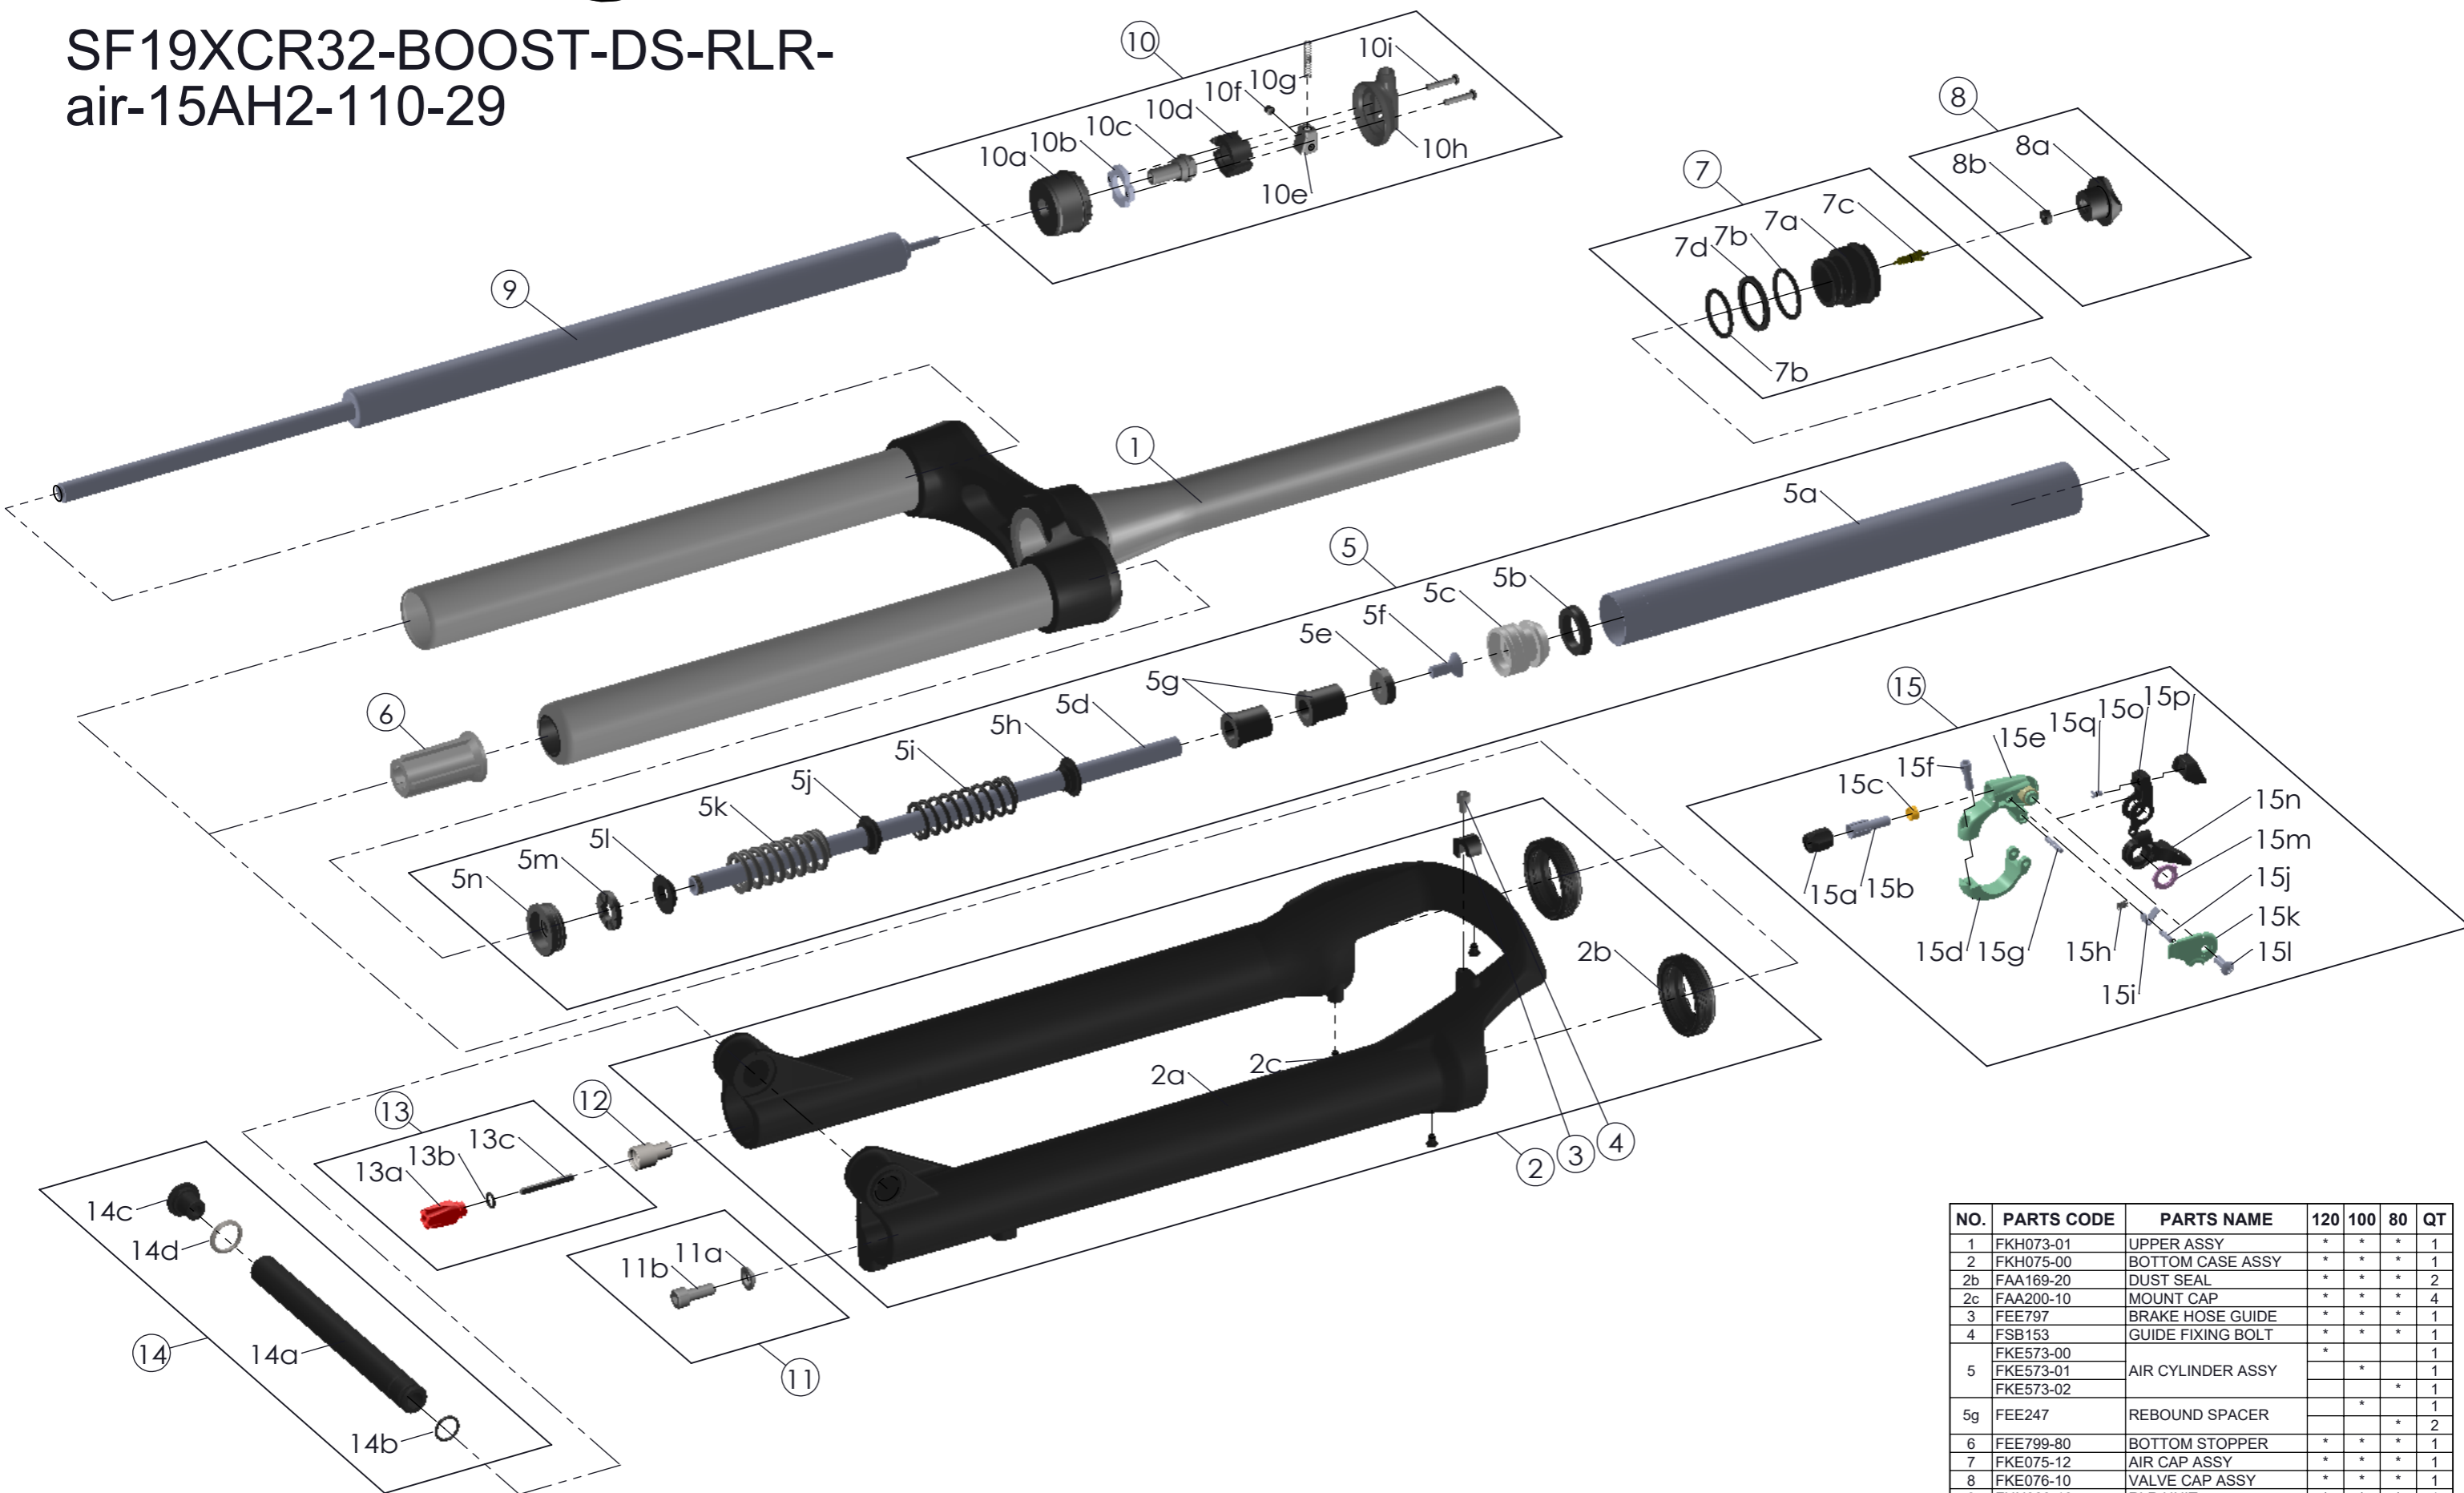

SR SUNTOUR

SF19XCR32-BOOST-DS-RLR-
air-15AH2-110-29

Date	2018.-8.10	Version	1
Amended	2018.10.17		

NO.	PARTS CODE	PARTS NAME	120	100	80	QT
1	FKH073-01	UPPER ASSY	*	*	*	1
2	FKH075-00	BOTTOM CASE ASSY	*	*	*	1
2b	FAA169-20	DUST SEAL	*	*	*	2
2c	FAA200-10	MOUNT CAP	*	*	*	4
3	FEE797	BRAKE HOSE GUIDE	*	*	*	1
4	FSB153	GUIDE FIXING BOLT	*	*	*	1
	FKE573-00	AIR CYLINDER ASSY	*	*	*	1
5	FKE573-01			*	*	1
	FKE573-02			*	*	1
5g	FEE247	REBOUND SPACER		*	*	2
6	FEE799-80	BOTTOM STOPPER	*	*	*	1
7	FKE075-12	AIR CAP ASSY	*	*	*	1
8	FKE076-10	VALVE CAP ASSY	*	*	*	1
9	FUN083-10	RLR UNIT	*	*	*	1
10	FKE310-08	RL COVER ASSY	*	*	*	1
11	FKA044	FIXING BOLT SET	*	*	*	1
12	FSB058	DAMPER FIXING BOLT	*	*	*	1
13	FKA004-22	DAMPER KNOB ASSY	*	*	*	1
14	FKA117-00	15AH2-110 AXLE SET	*	*	*	1
15	SL15SC-RLO	REMOTE LEVER ASSY	*	*	*	1