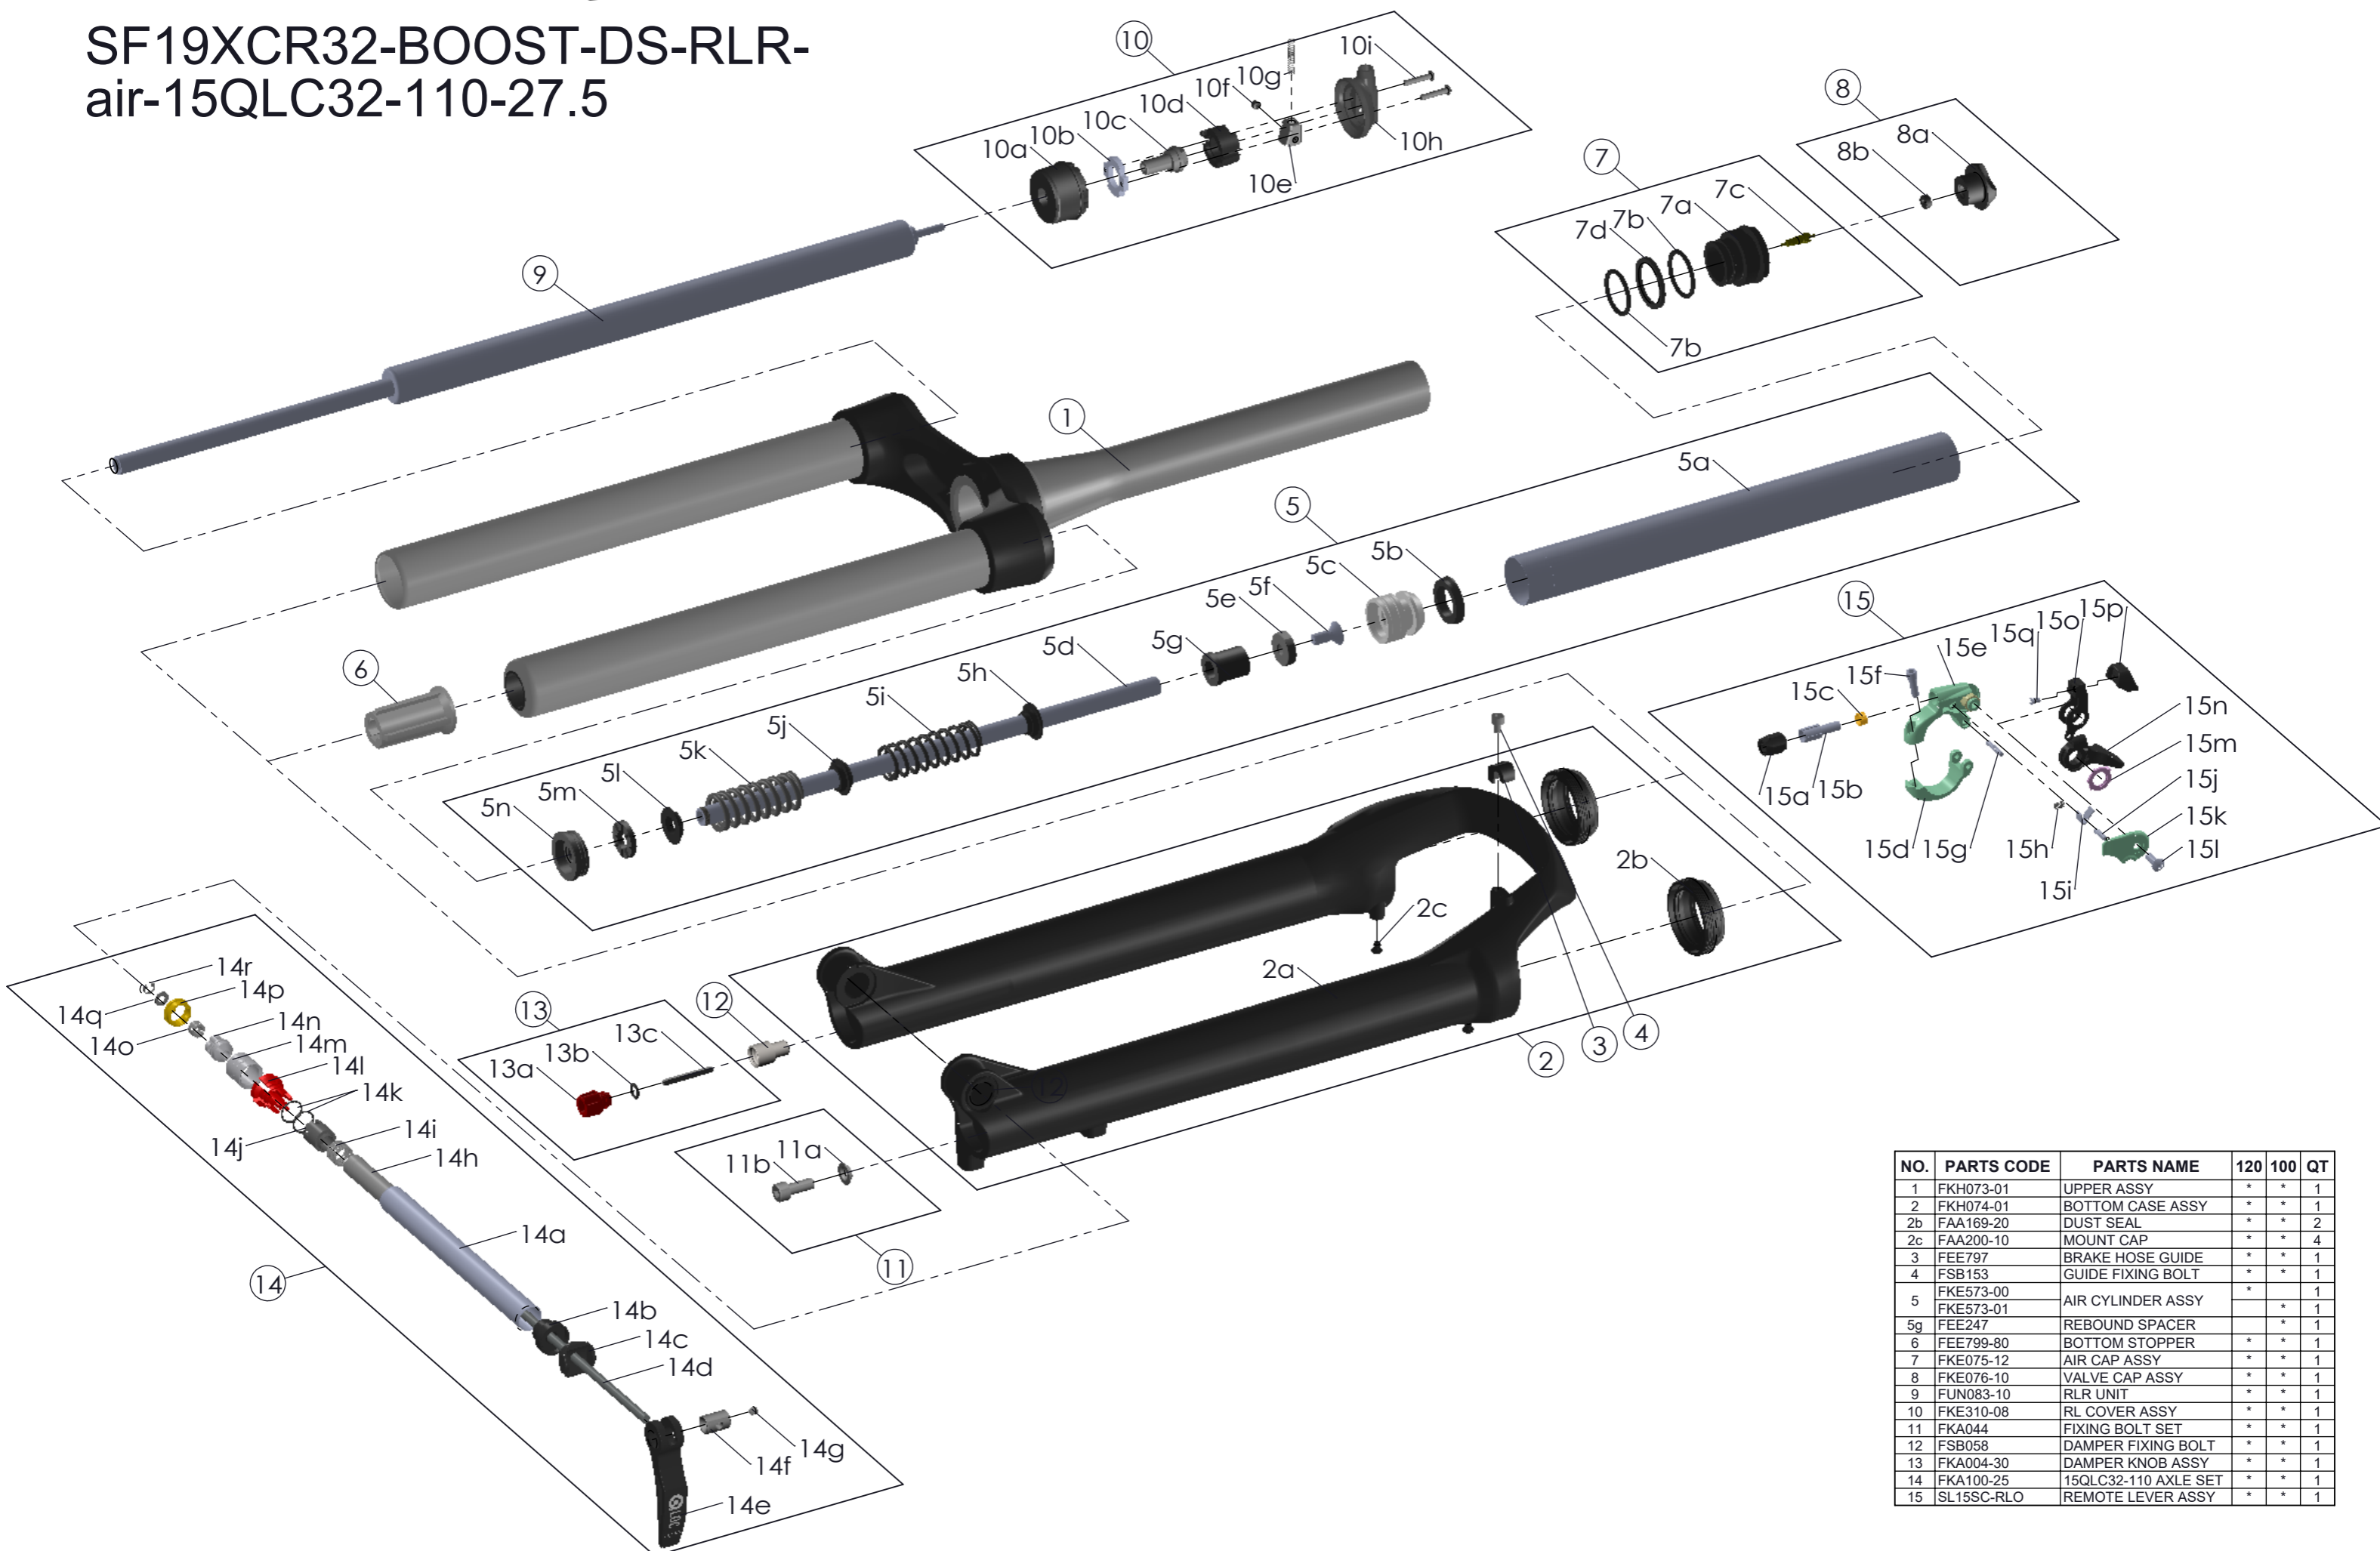

# SUNTOUR

SF19XCR32-BOOST-DS-RLR-  
air-15QLC32-110-27.5

Date	2018.-8.10	Version	2
Amended	2018.12.-3		

NO.	PARTS CODE	PARTS NAME	120	100	QT
1	FKH073-01	UPPER ASSY	*	*	1
2	FKH074-01	BOTTOM CASE ASSY	*	*	1
2b	FAA169-20	DUST SEAL	*	*	2
2c	FAA200-10	MOUNT CAP	*	*	4
3	FEE797	BRAKE HOSE GUIDE	*	*	1
4	FSB153	GUIDE FIXING BOLT	*	*	1
5	FKE573-00	AIR CYLINDER ASSY	*	*	1
5g	FEE247	REBOUND SPACER	*	*	1
6	FEE799-80	BOTTOM STOPPER	*	*	1
7	FKE075-12	AIR CAP ASSY	*	*	1
8	FKE076-10	VALVE CAP ASSY	*	*	1
9	FUN083-10	RLR UNIT	*	*	1
10	FKE310-08	RL COVER ASSY	*	*	1
11	FKA044	FIXING BOLT SET	*	*	1
12	FSB058	DAMPER FIXING BOLT	*	*	1
13	FKA004-30	DAMPER KNOB ASSY	*	*	1
14	FKA100-25	15QLC32-110 AXLE SET	*	*	1
15	SL15SC-RLO	REMOTE LEVER ASSY	*	*	1