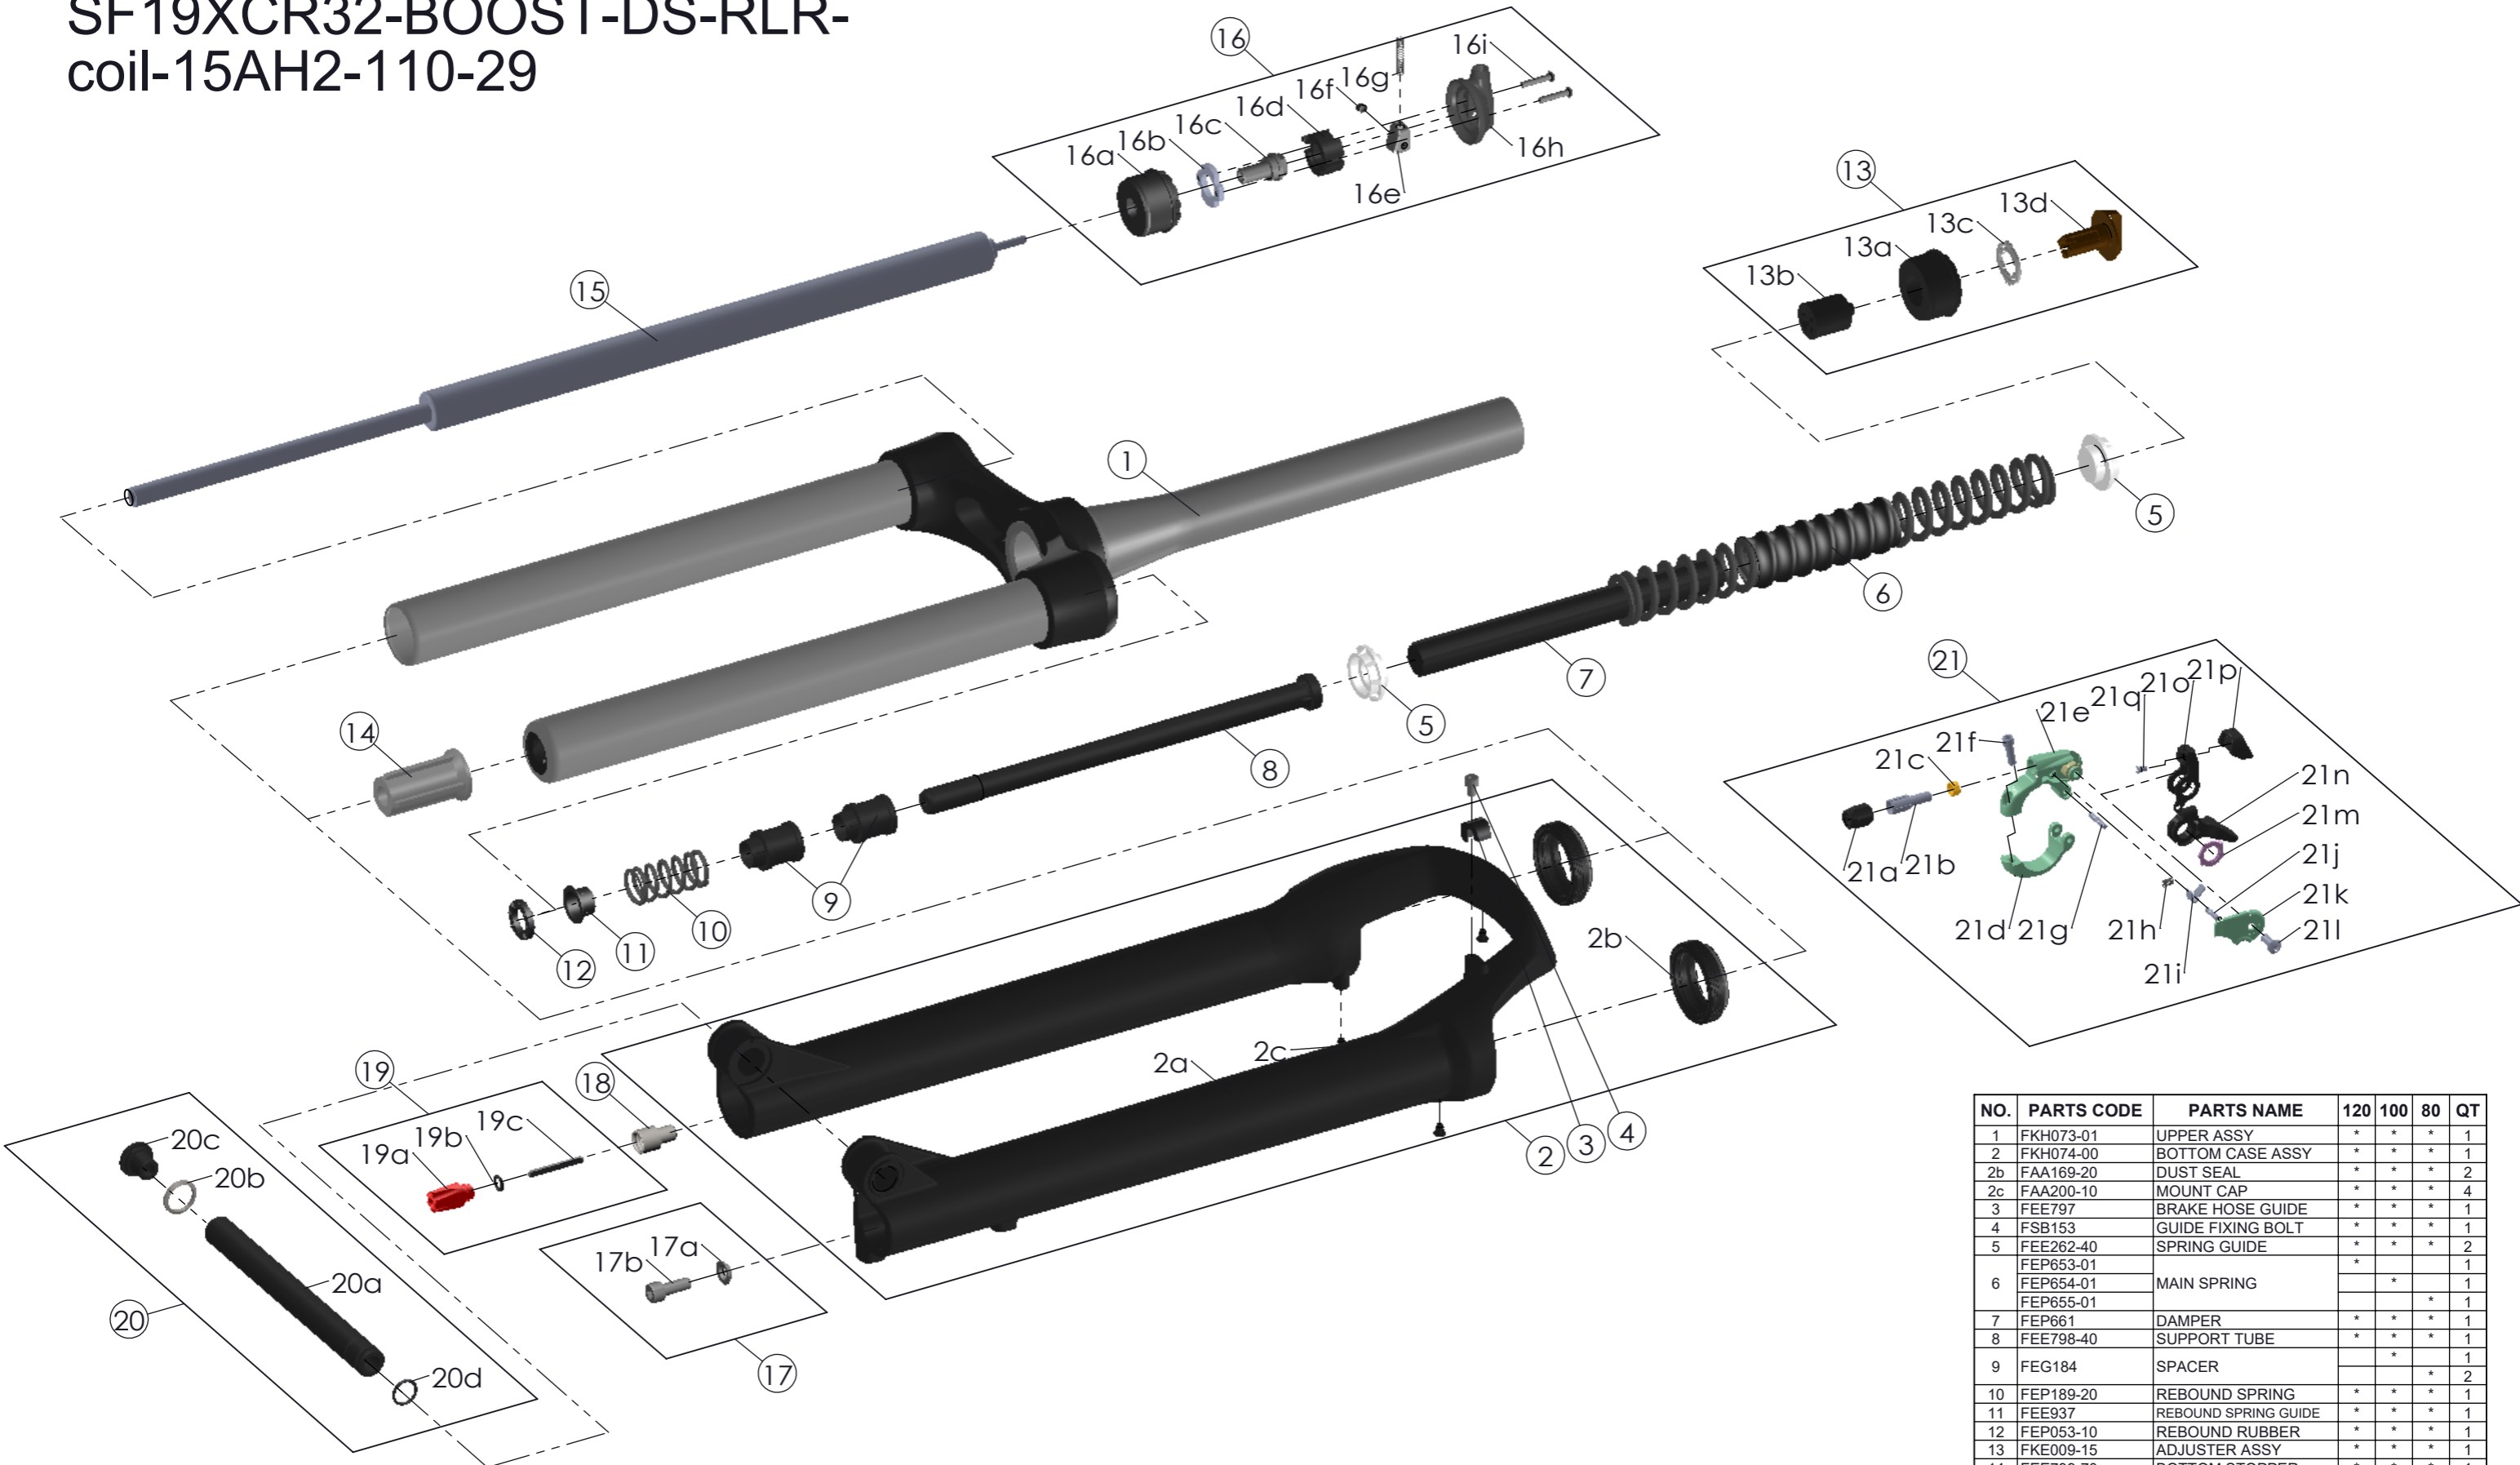

SUNTOUR

SF19XCR32-BOOST-DS-RLR-
coil-15AH2-110-29

Date	2018.-8.-9	Version	1
Amended	2018.10.17		

NO.	PARTS CODE	PARTS NAME	120	100	80	QT
1	FKH073-01	UPPER ASSY	*	*	*	1
2	FKH074-00	BOTTOM CASE ASSY	*	*	*	1
2b	FAA169-20	DUST SEAL	*	*	*	2
2c	FAA200-10	MOUNT CAP	*	*	*	4
3	FEE797	BRAKE HOSE GUIDE	*	*	*	1
4	FSB153	GUIDE FIXING BOLT	*	*	*	1
5	FEE262-40	SPRING GUIDE	*	*	*	2
	FEP653-01		*	*	*	1
6	FEP654-01	MAIN SPRING		*		1
	FEP655-01			*	*	1
7	FEP661	DAMPER	*	*	*	1
8	FEE798-40	SUPPORT TUBE	*	*	*	1
9	FEG184	SPACER		*		2
10	FEP189-20	REBOUND SPRING	*	*	*	1
11	FEE937	REBOUND SPRING GUIDE	*	*	*	1
12	FEP053-10	REBOUND RUBBER	*	*	*	1
13	FKE009-15	ADJUSTER ASSY	*	*	*	1
14	FEE799-70	BOTTOM STOPPER	*	*	*	1
15	FUN083-10	RL-R UNIT	*	*	*	1
16	FKE310-08	FKE310-08	*	*	*	1
17	FKA044	FIXING BOLT SET	*	*	*	1
18	FSB058	DAMPER FIXING BOLT	*	*	*	1
19	FKA004-22	DAMPER KNOB ASSY	*	*	*	1
20	FKA117-00	15AH2-110 THRU AXLE SET	*	*	*	1
21	SL15SC-RLO	REMOTE LEVER ASSY	*	*	*	1