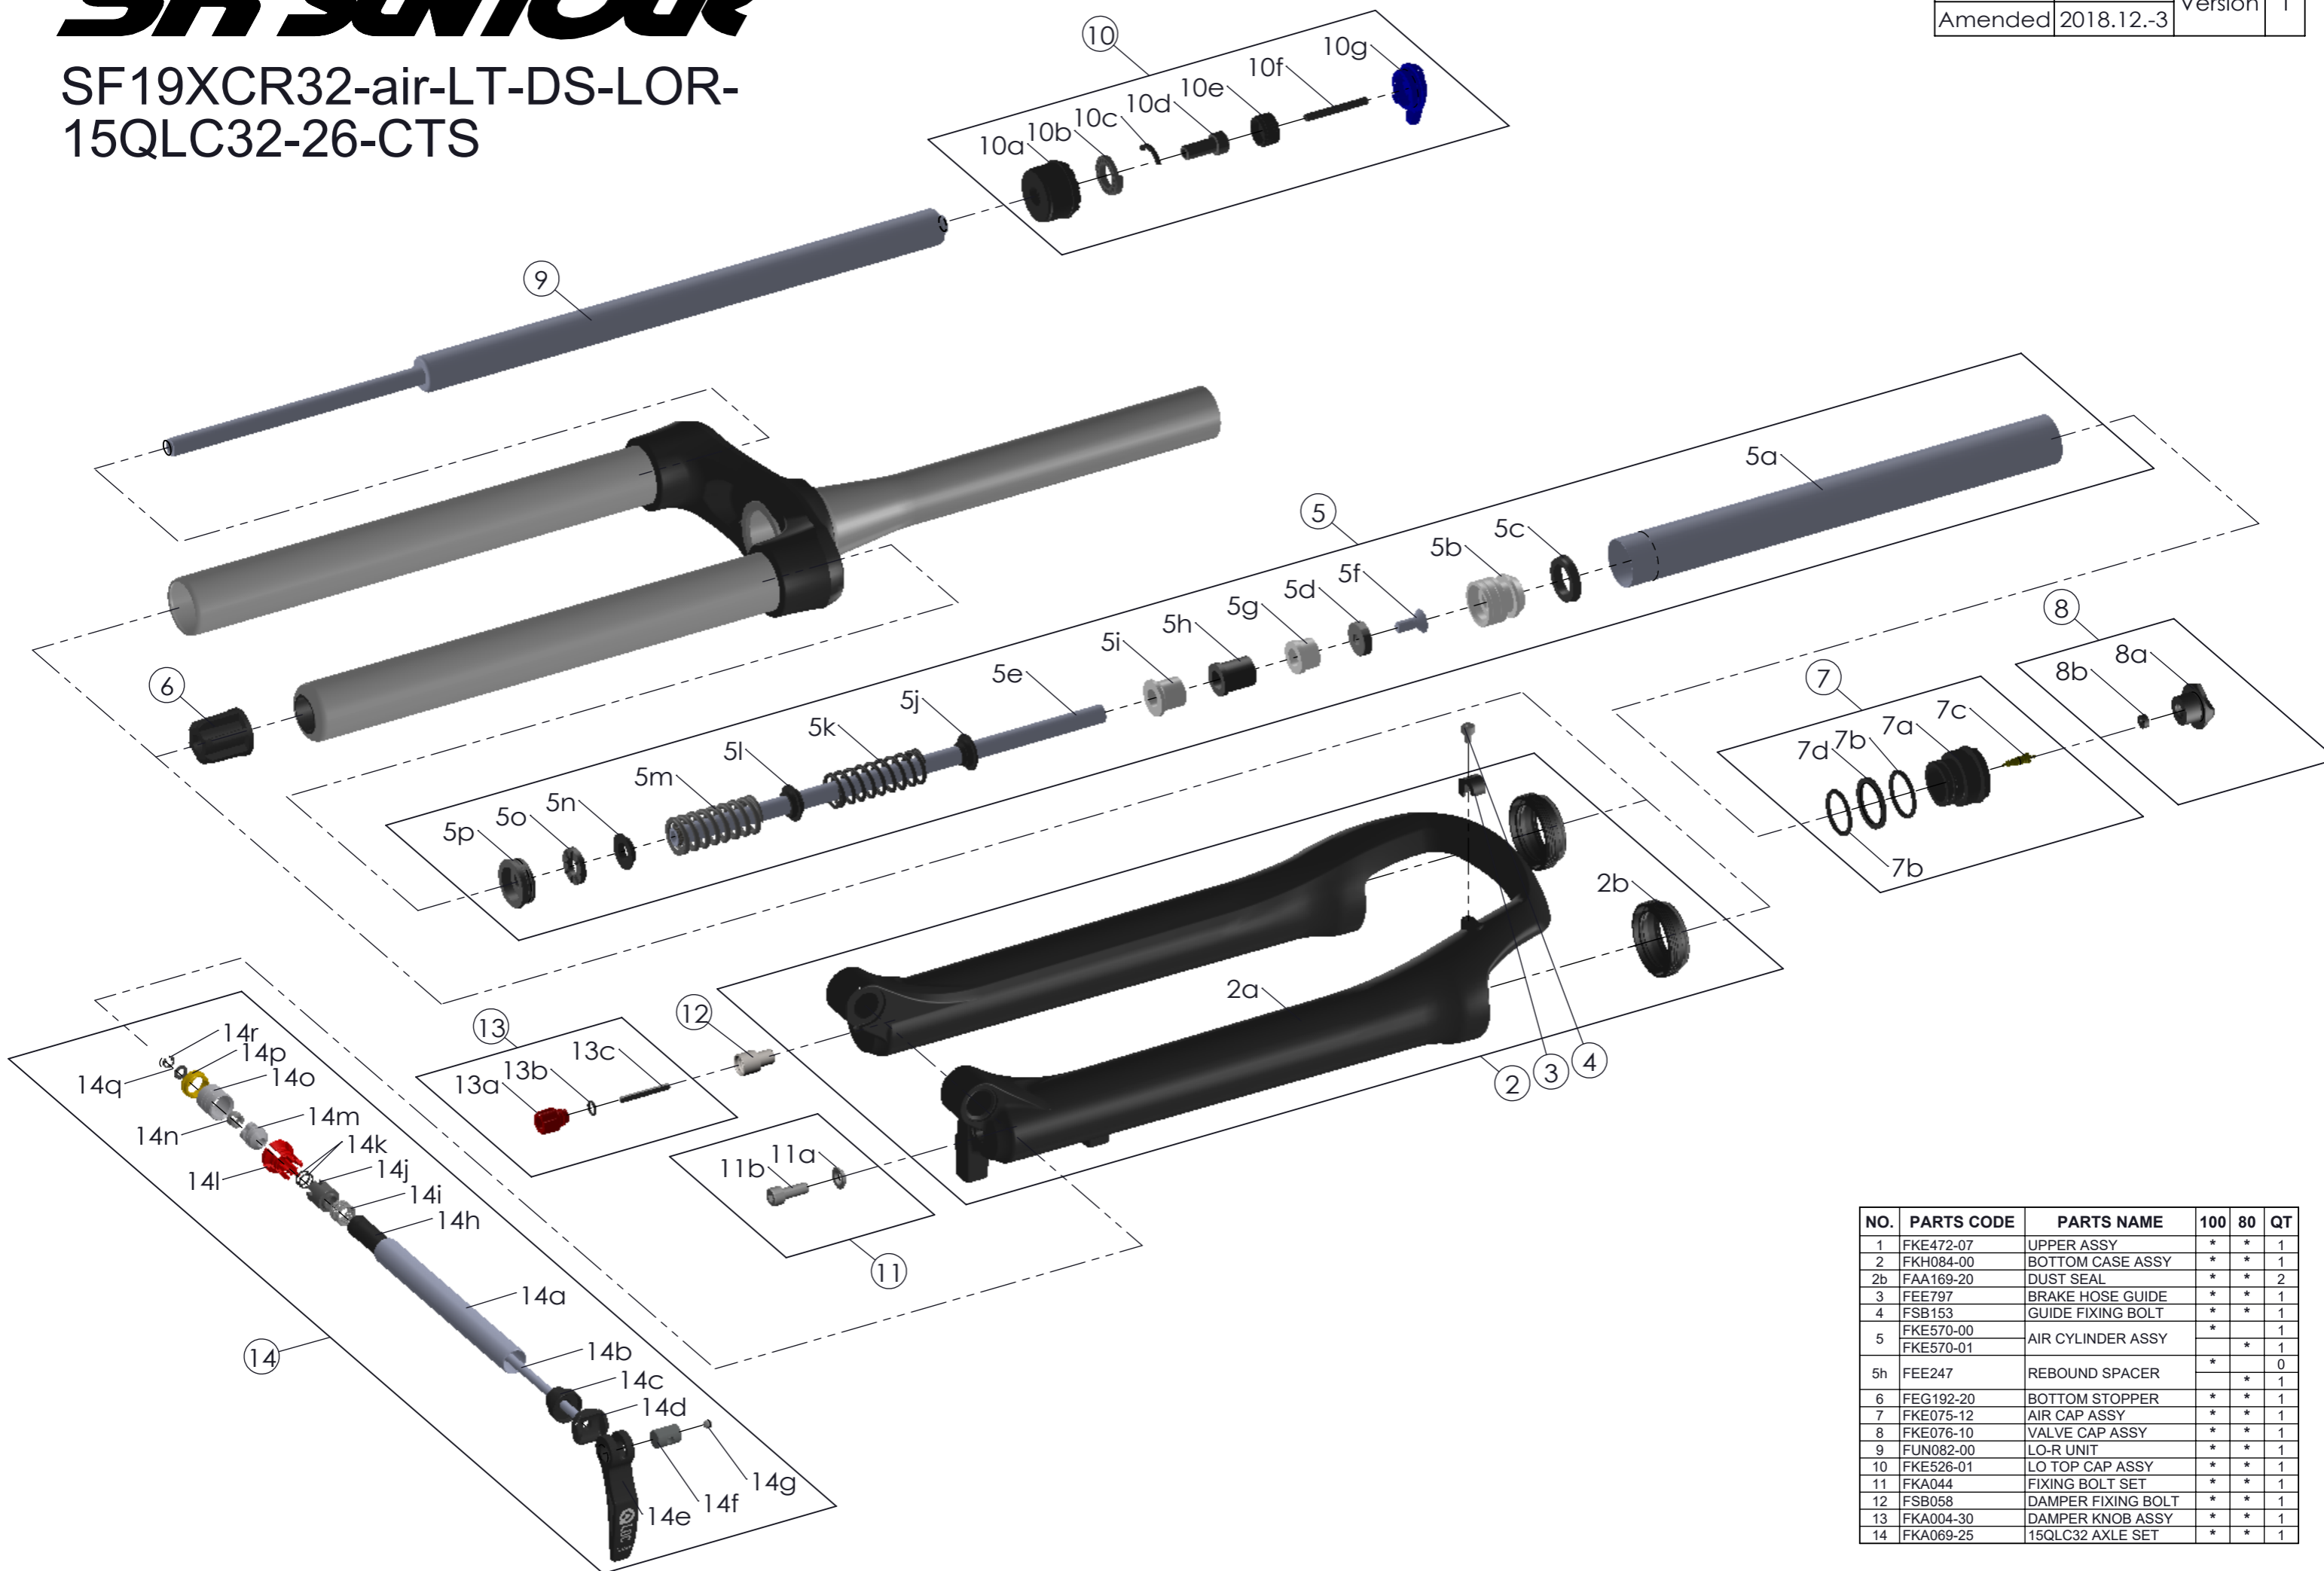

SUNTOUR

SF19XCR32-air-LT-DS-LOR-
15QLC32-26-CTS

Date	2018.-9.-5	Version	1
Amended	2018.12.-3		

NO.	PARTS CODE	PARTS NAME	100	80	QT
1	FKE472-07	UPPER ASSY	*	*	1
2	FKH084-00	BOTTOM CASE ASSY	*	*	1
2b	FAA169-20	DUST SEAL	*	*	2
3	FEE797	BRAKE HOSE GUIDE	*	*	1
4	FSB153	GUIDE FIXING BOLT	*	*	1
5	FKE570-00	AIR CYLINDER ASSY	*	*	1
	FKE570-01		*	*	1
5h	FEE247	REBOUND SPACER	*	*	0
6	FEG192-20	BOTTOM STOPPER	*	*	1
7	FKE075-12	AIR CAP ASSY	*	*	1
8	FKE076-10	VALVE CAP ASSY	*	*	1
9	FUN082-00	LO-R UNIT	*	*	1
10	FKE526-01	LO TOP CAP ASSY	*	*	1
11	FKA044	FIXING BOLT SET	*	*	1
12	FSB058	DAMPER FIXING BOLT	*	*	1
13	FKA004-30	DAMPER KNOB ASSY	*	*	1
14	FKA069-25	15QLC32 AXLE SET	*	*	1