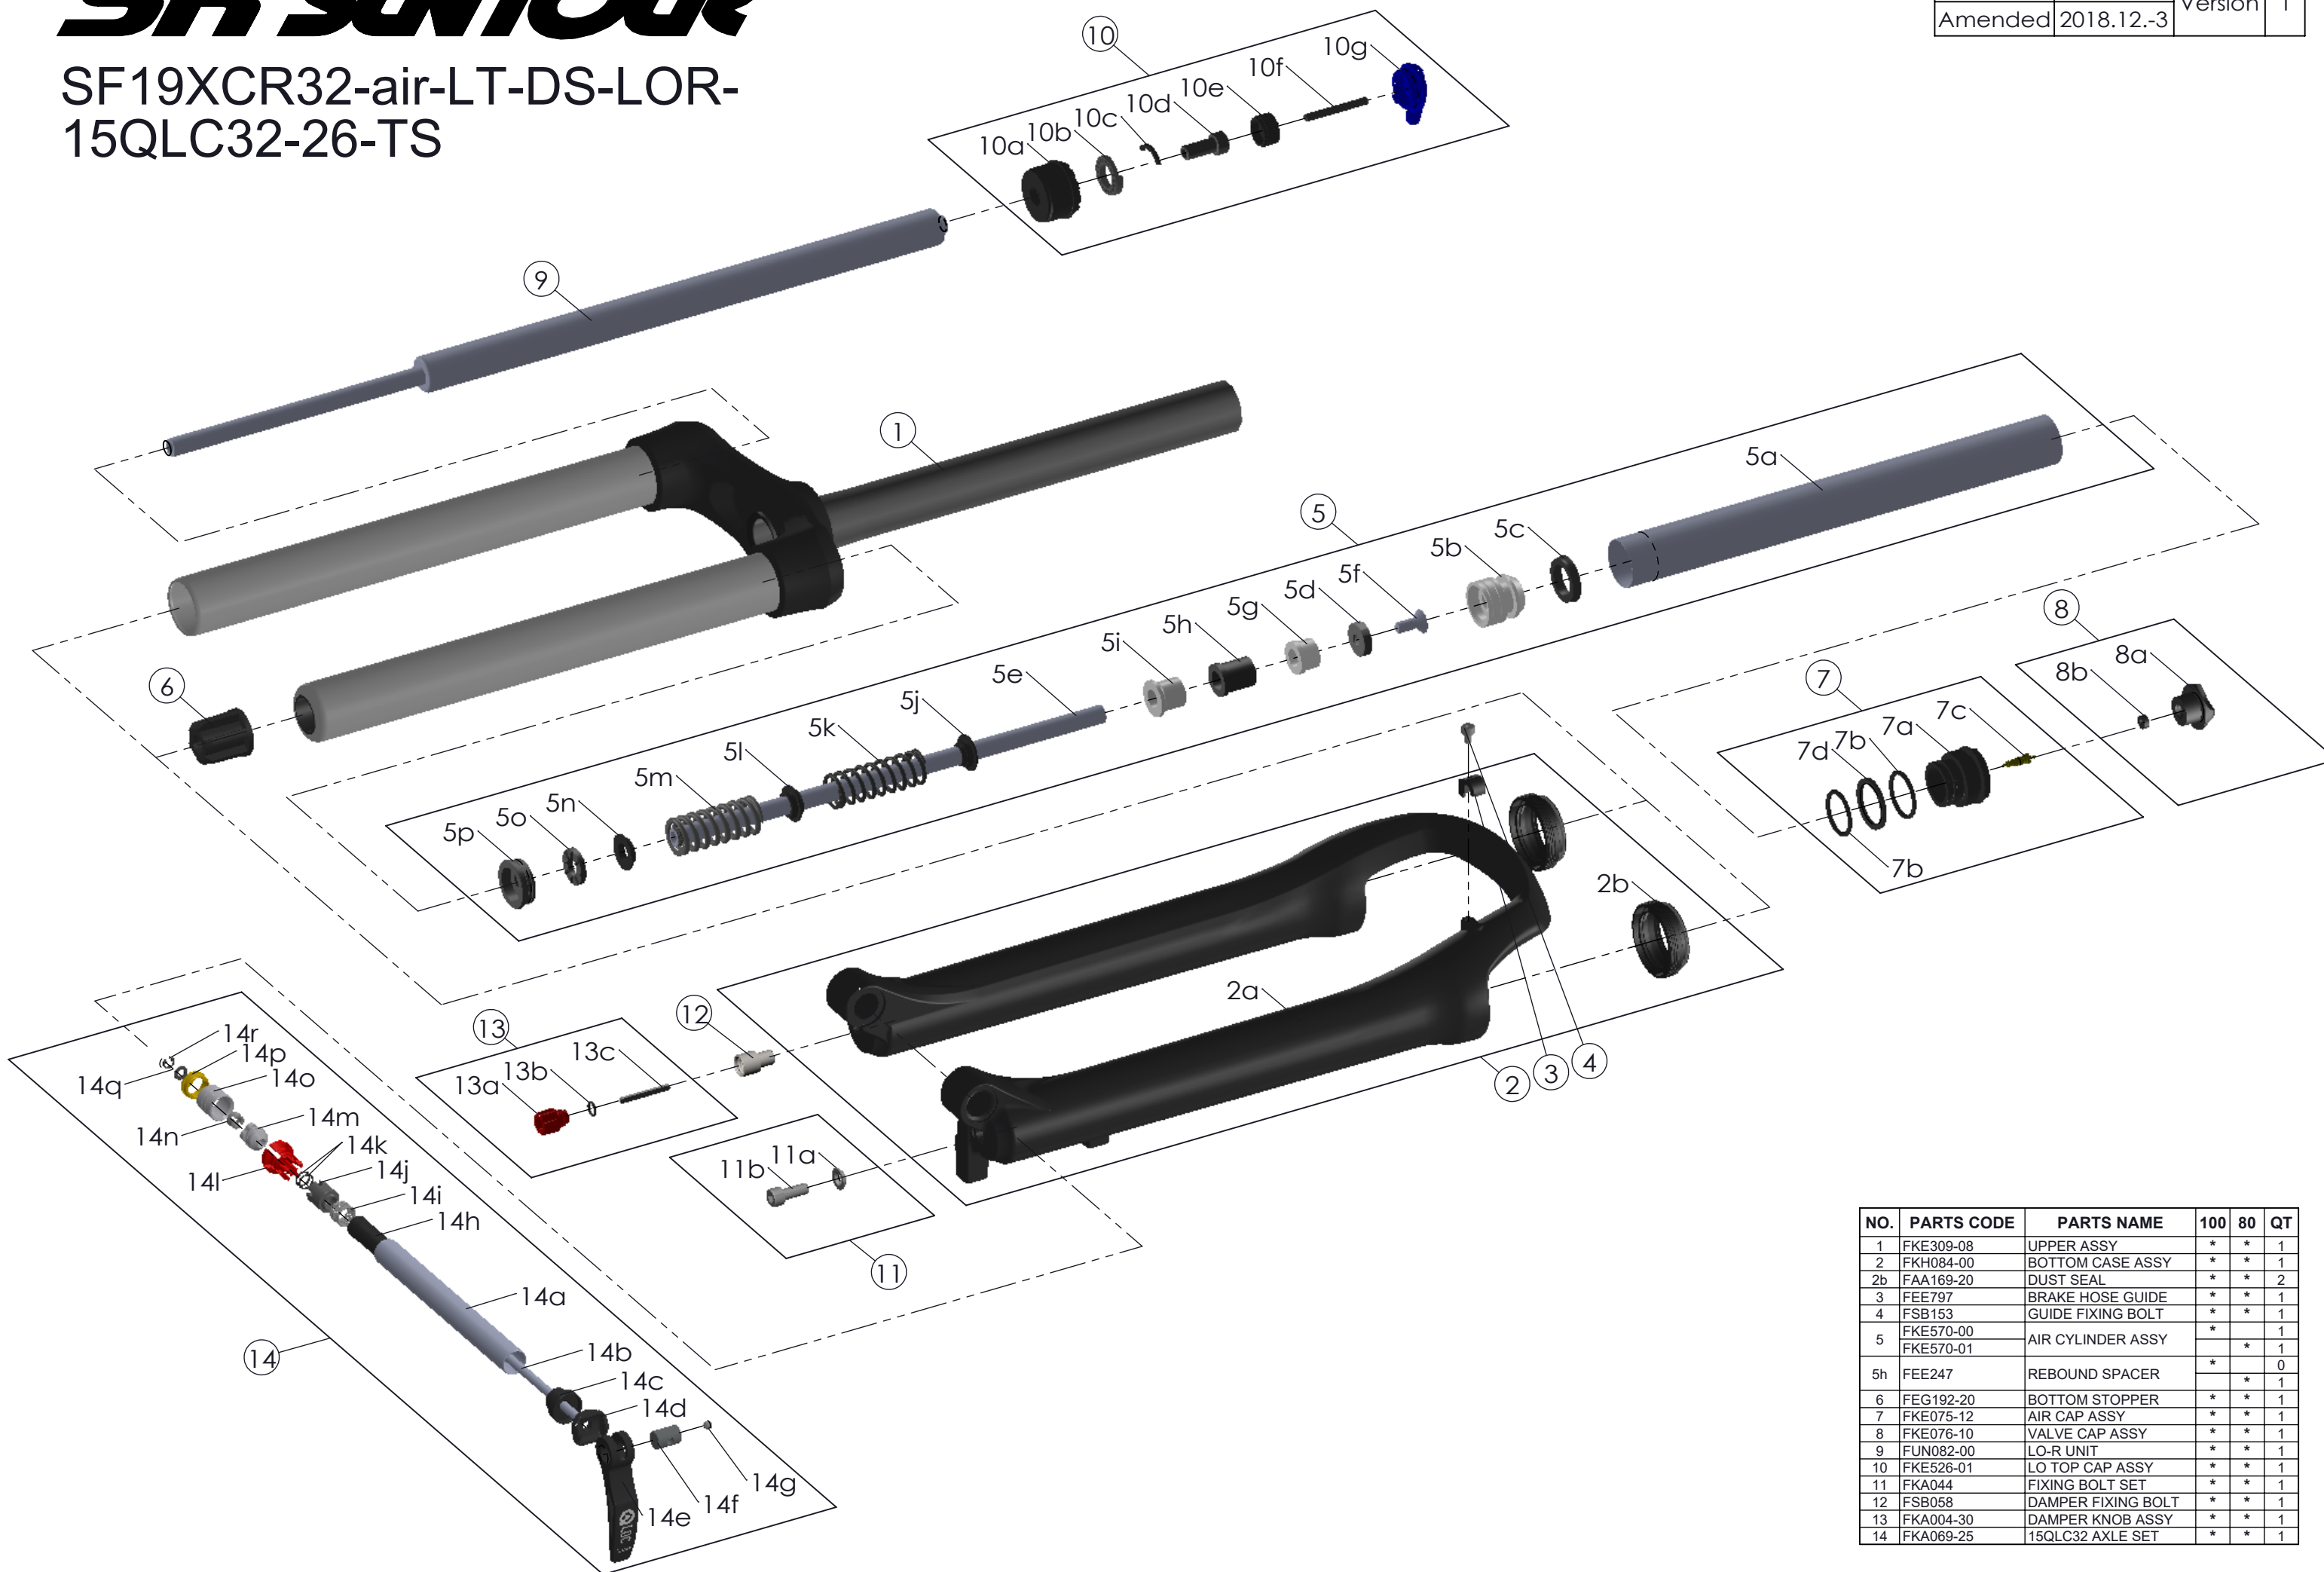

# SUNTOUR

SF19XCR32-air-LT-DS-LOR-  
15QLC32-26-TS

Date	2018.-9.-5	Version	1
Amended	2018.12.-3		

NO.	PARTS CODE	PARTS NAME	100	80	QT
1	FKE309-08	UPPER ASSY	*	*	1
2	FKH084-00	BOTTOM CASE ASSY	*	*	1
2b	FAA169-20	DUST SEAL	*	*	2
3	FEE797	BRAKE HOSE GUIDE	*	*	1
4	FSB153	GUIDE FIXING BOLT	*	*	1
5	FKE570-00	AIR CYLINDER ASSY	*	*	1
	FKE570-01		*	*	1
5h	FEE247	REBOUND SPACER	*	*	0
6	FEG192-20	BOTTOM STOPPER	*	*	1
7	FKE075-12	AIR CAP ASSY	*	*	1
8	FKE076-10	VALVE CAP ASSY	*	*	1
9	FUN082-00	LO-R UNIT	*	*	1
10	FKE526-01	LO TOP CAP ASSY	*	*	1
11	FKA044	FIXING BOLT SET	*	*	1
12	FSB058	DAMPER FIXING BOLT	*	*	1
13	FKA004-30	DAMPER KNOB ASSY	*	*	1
14	FKA069-25	15QLC32 AXLE SET	*	*	1