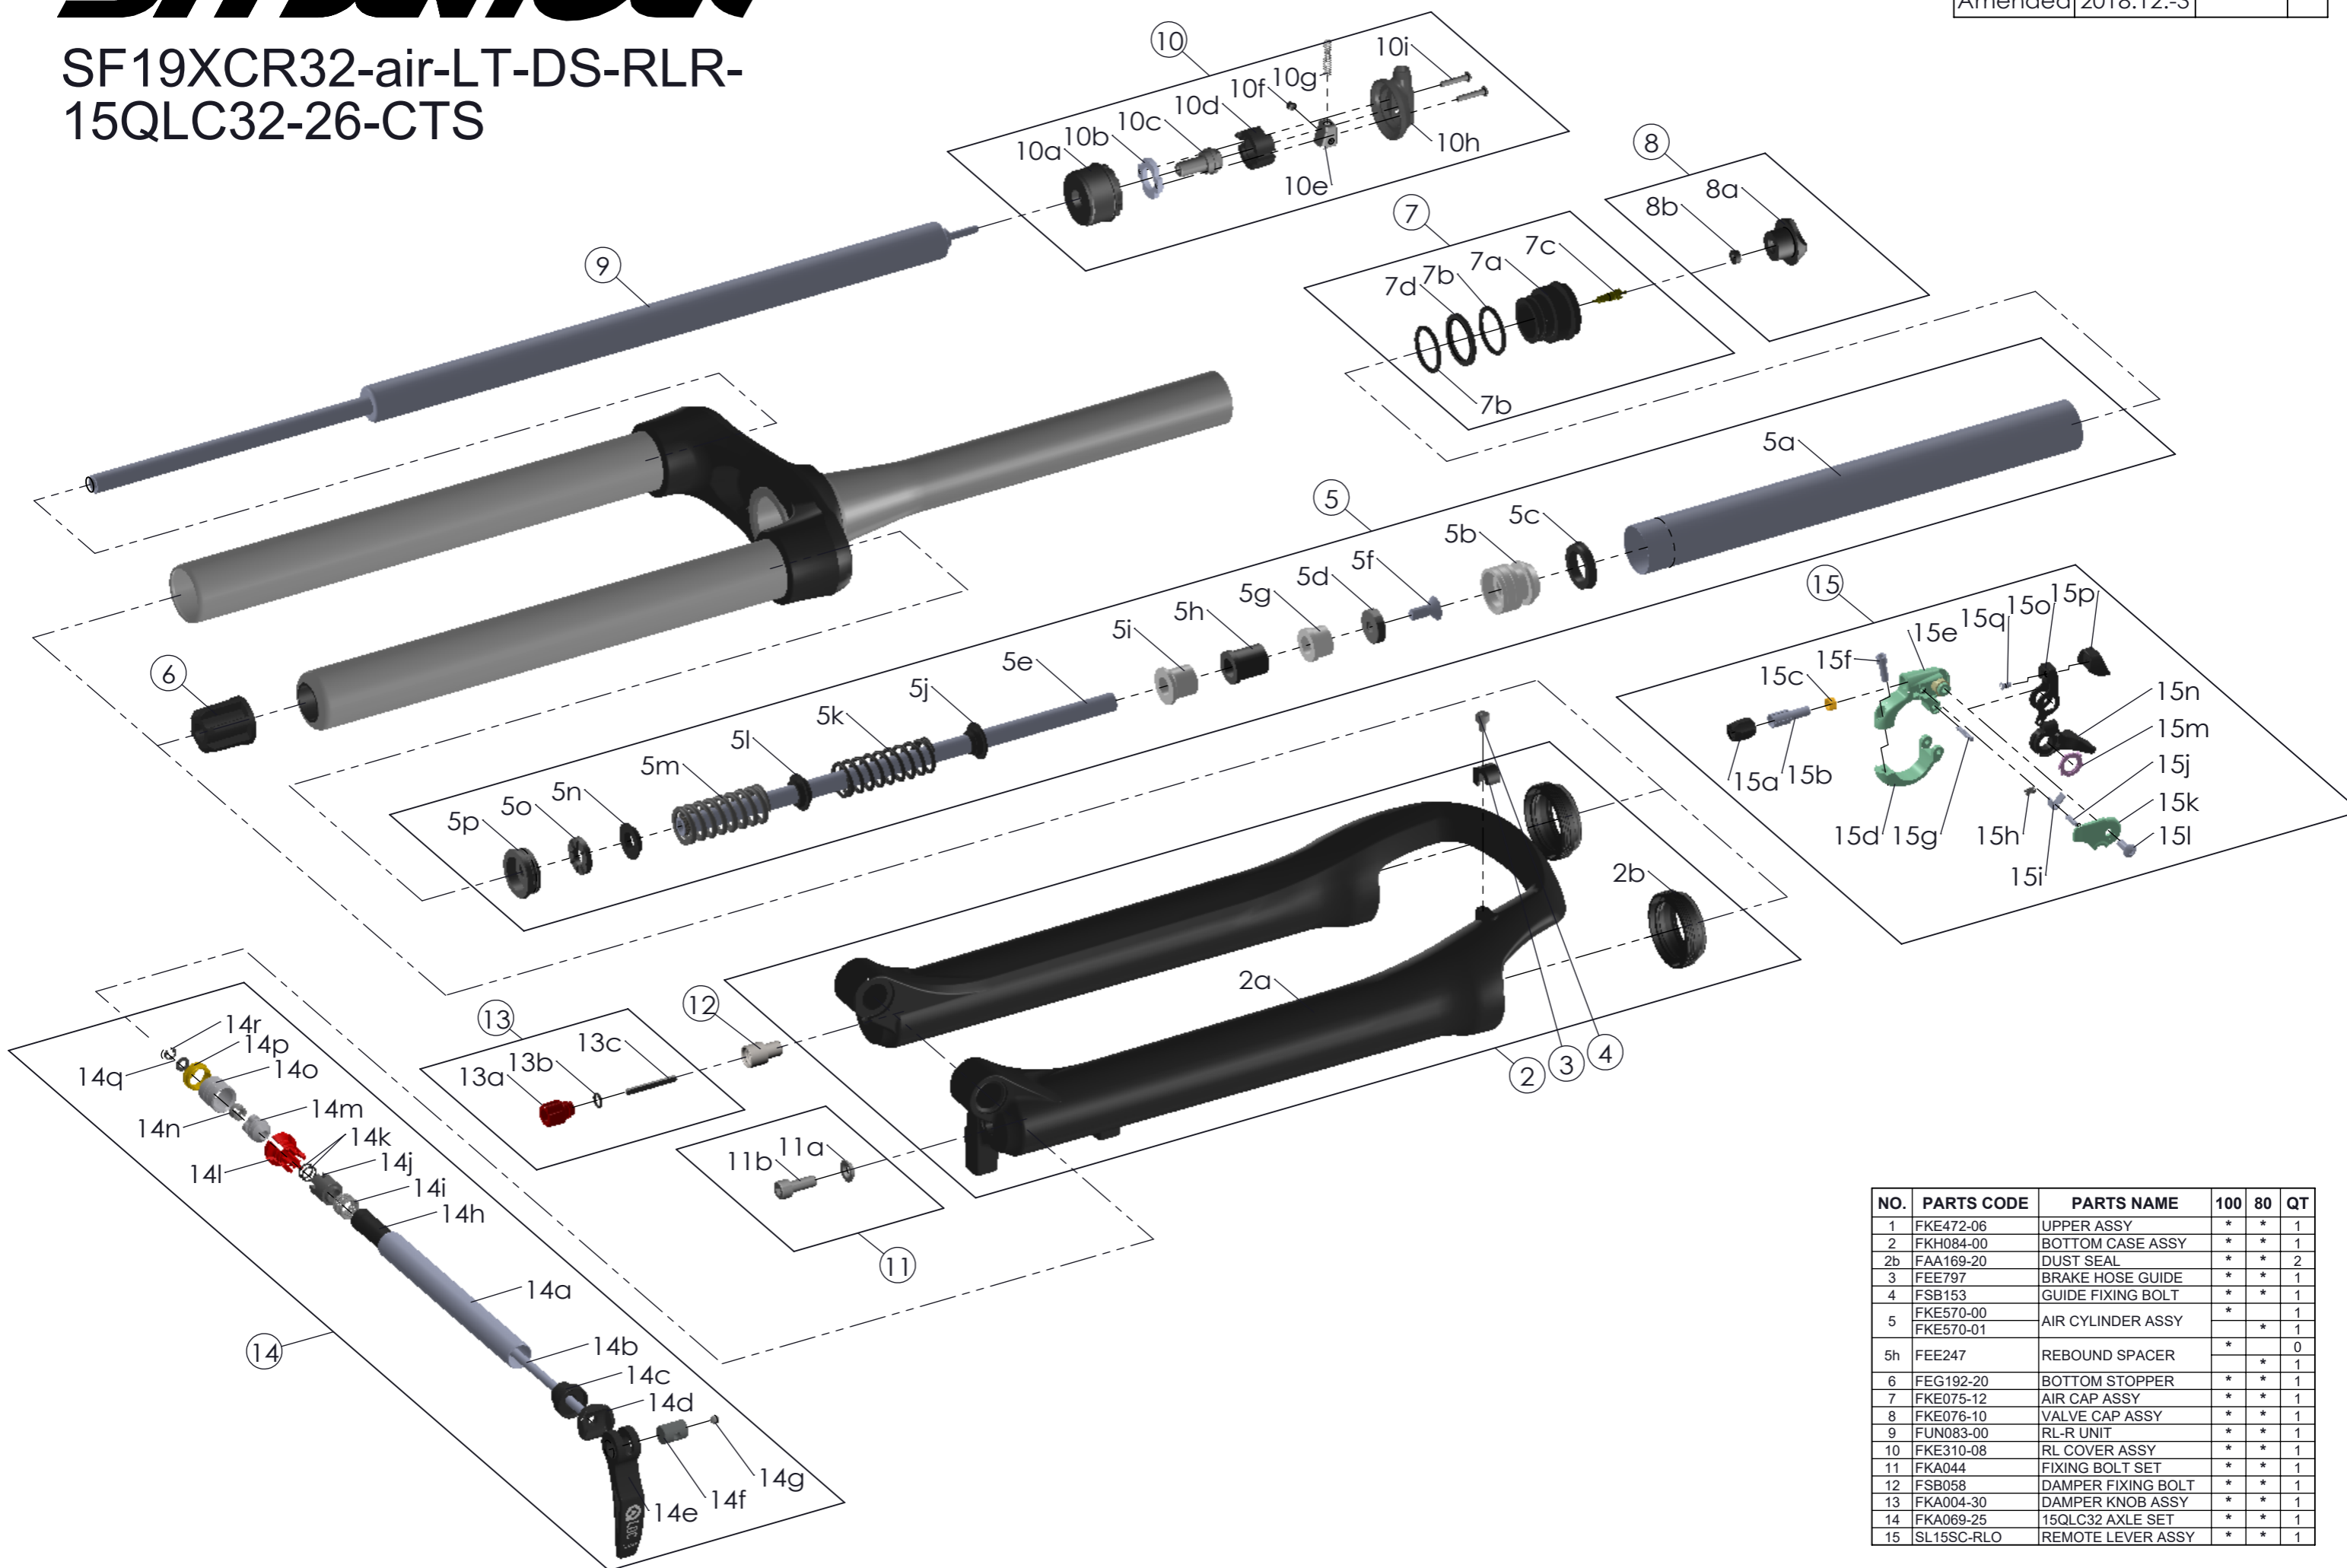

# SUNTOUR

SF19XCR32-air-LT-DS-RLR-  
15QLC32-26-CTS

Date	2018.-9.-5	Version	1
Amended	2018.12.-3		

NO.	PARTS CODE	PARTS NAME	100	80	QT
1	FKE472-06	UPPER ASSY	*	*	1
2	FKH084-00	BOTTOM CASE ASSY	*	*	1
2b	FAA169-20	DUST SEAL	*	*	2
3	FEE797	BRAKE HOSE GUIDE	*	*	1
4	FSB153	GUIDE FIXING BOLT	*	*	1
5	FKE570-00 FKE570-01	AIR CYLINDER ASSY	*	*	1
5h	FEE247	REBOUND SPACER	*	*	0
6	FEG192-20	BOTTOM STOPPER	*	*	1
7	FKE075-12	AIR CAP ASSY	*	*	1
8	FKE076-10	VALVE CAP ASSY	*	*	1
9	FUN083-00	RL-R UNIT	*	*	1
10	FKE310-08	RL COVER ASSY	*	*	1
11	FKA044	FIXING BOLT SET	*	*	1
12	FSB058	DAMPER FIXING BOLT	*	*	1
13	FKA004-30	DAMPER KNOB ASSY	*	*	1
14	FKA069-25	15QLC32 AXLE SET	*	*	1
15	SL15SC-RLO	REMOTE LEVER ASSY	*	*	1