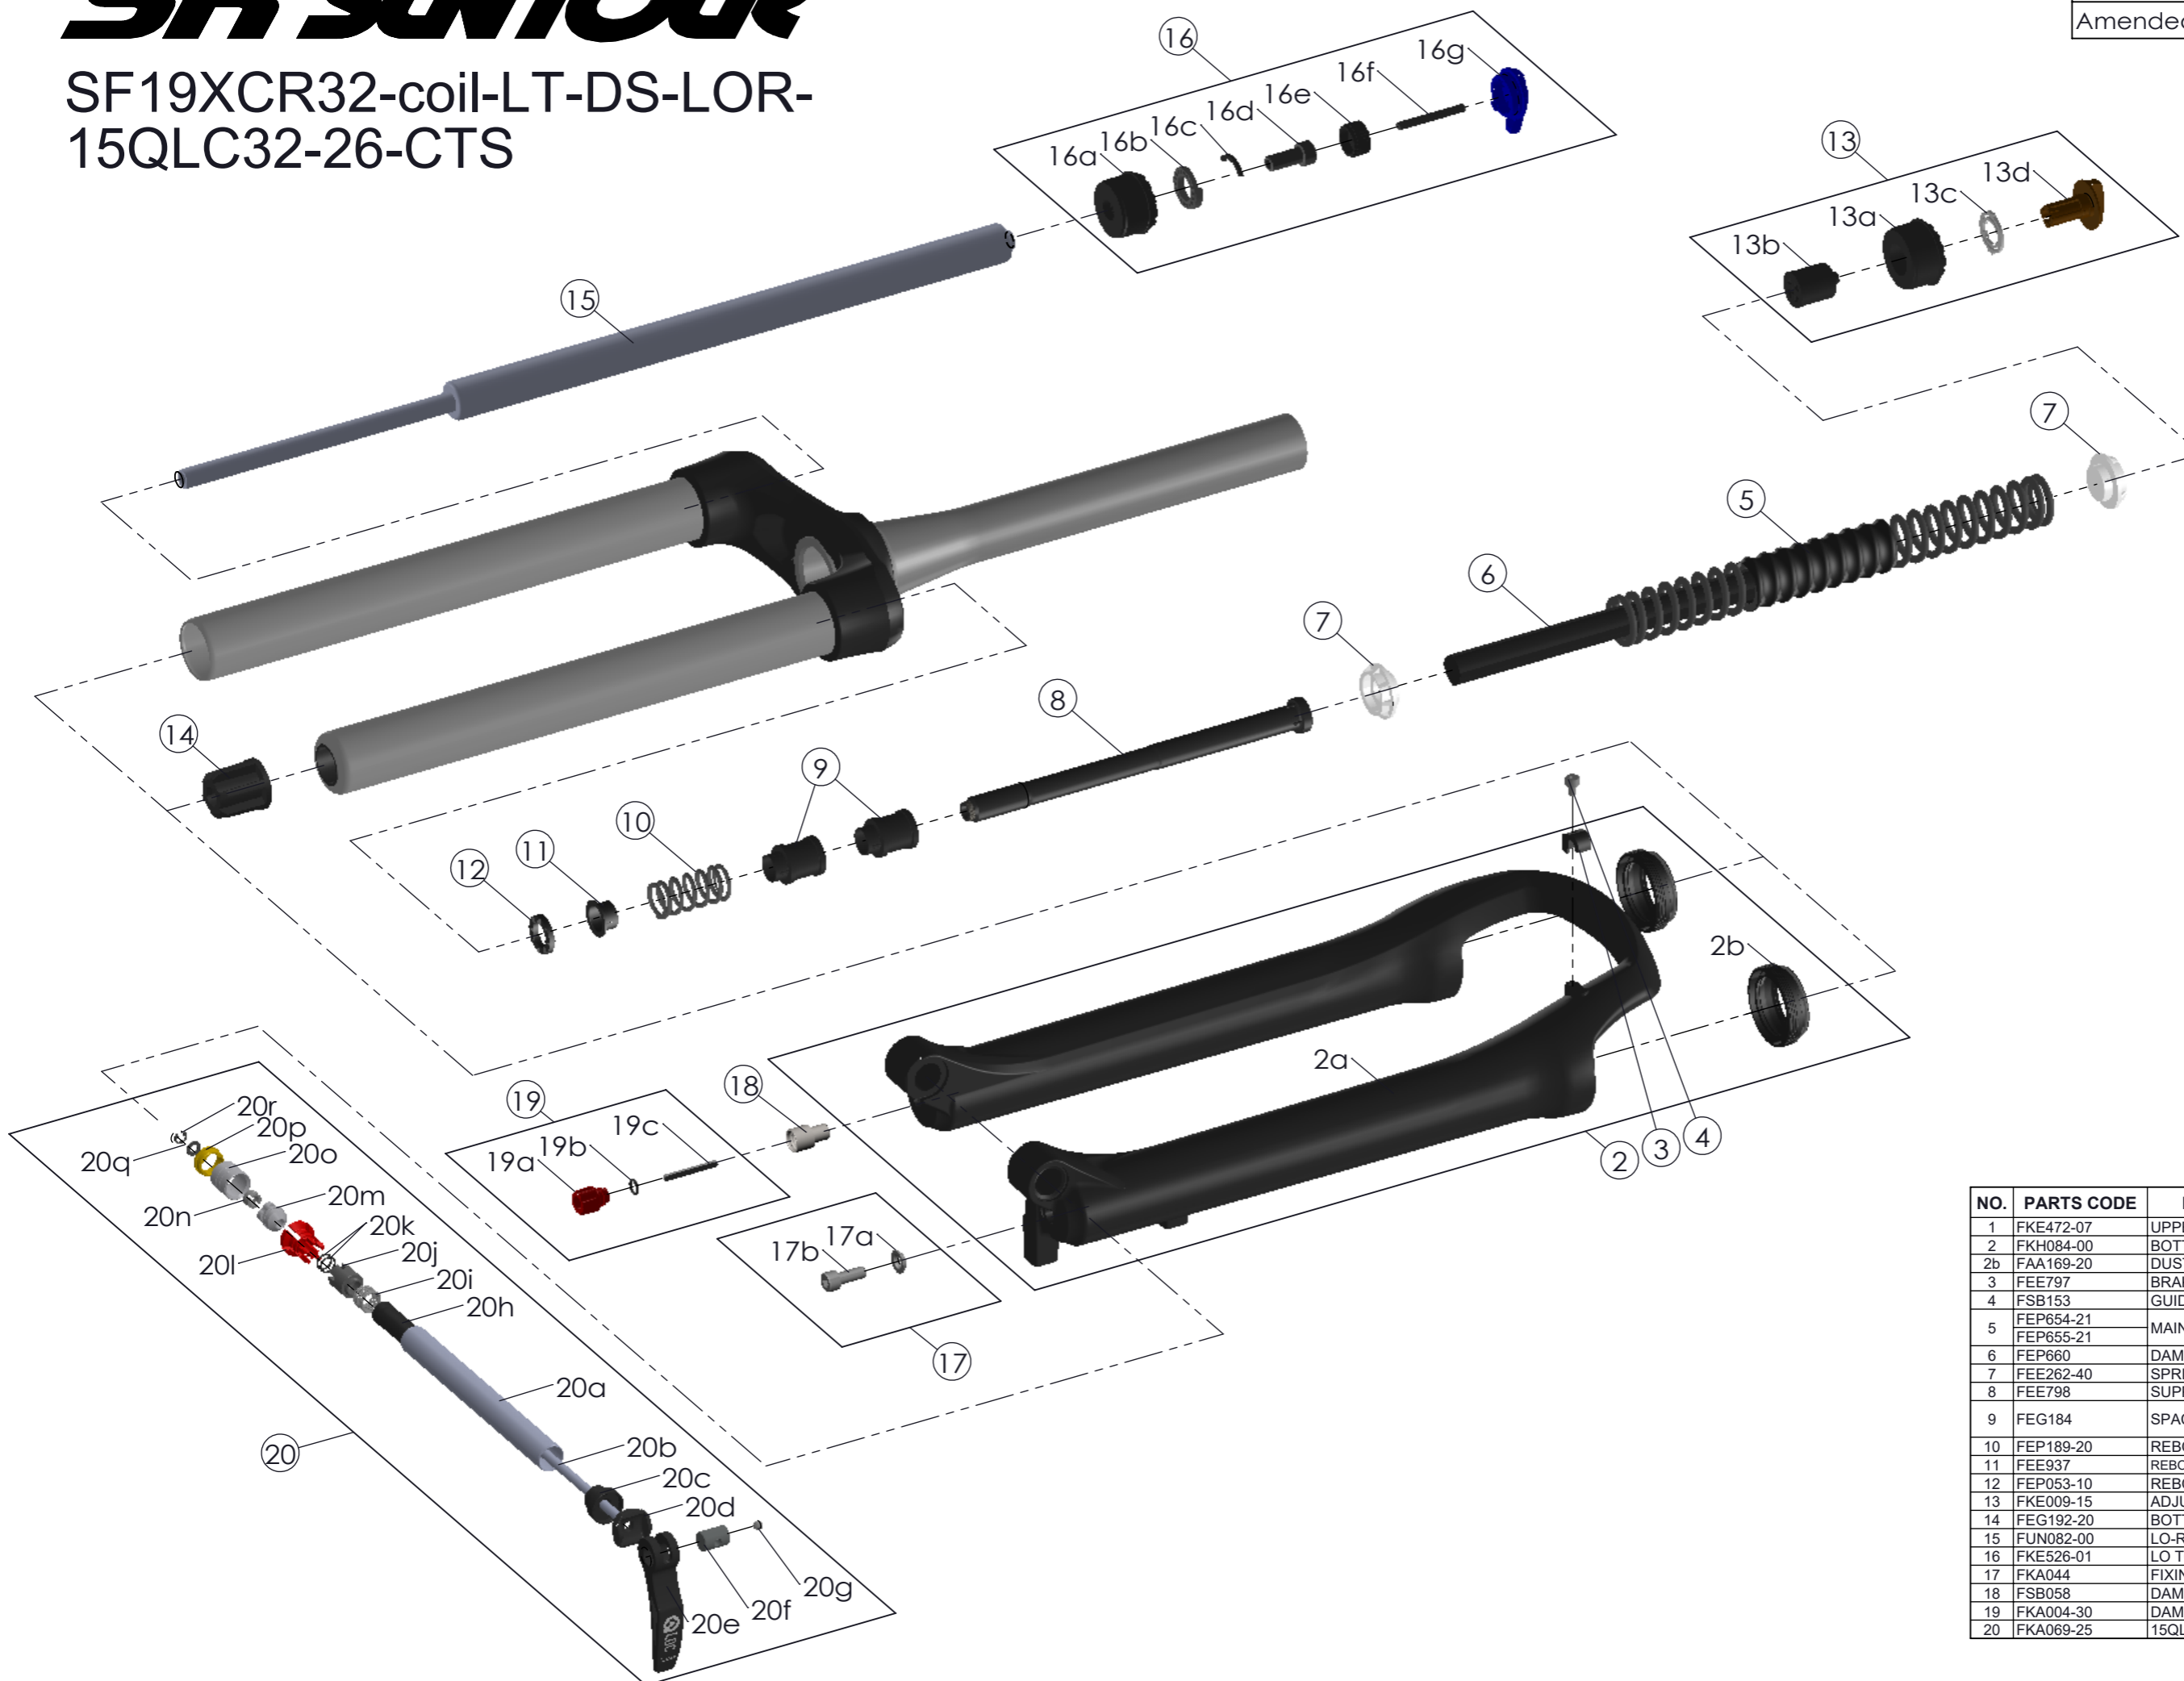

# SUNTOUR

SF19XCR32-coil-LT-DS-LOR-  
15QLC32-26-CTS

Date	2018.-9.-5	Version	1
Amended	2018.12.-3		

NO.	PARTS CODE	PARTS NAME	100	80	QT
1	FKE472-07	UPPER ASSY	*	*	1
2	FKH084-00	BOTTOM CASE ASSY	*	*	1
2b	FAA169-20	DUST SEAL	*	*	2
3	FEE797	BRAKE HOSE GUIDE	*	*	1
4	FSB153	GUIDE FIXING BOLT	*	*	1
5	FEP654-21	MAIN SPRING	*	*	1
	FEP655-21		*	*	1
6	FEP660	DAMPER	*	*	1
7	FEE262-40	SPRING GUIDE	*	*	1
8	FEE798	SUPPORT TUBE	*	*	1
9	FEG184	SPACER	*	*	1
			*	*	2
10	FEP189-20	REBOUND SPRING	*	*	1
11	FEE937	REBOUND SPRING GUIDE	*	*	1
12	FEP053-10	REBOUND RUBBER	*	*	1
13	FKE009-15	ADJUSTER ASSY	*	*	1
14	FEG192-20	BOTTOM STOPPER	*	*	1
15	FUN082-00	LO-R UNIT	*	*	1
16	FKE526-01	LO TOP CAP ASSY	*	*	1
17	FKA044	FIXING BOLT SET	*	*	1
18	FSB058	DAMPER FIXING BOLT	*	*	1
19	FKA004-30	DAMPER KNOB ASSY	*	*	1
20	FKA069-25	15QLC32 AXLE SET	*	*	1