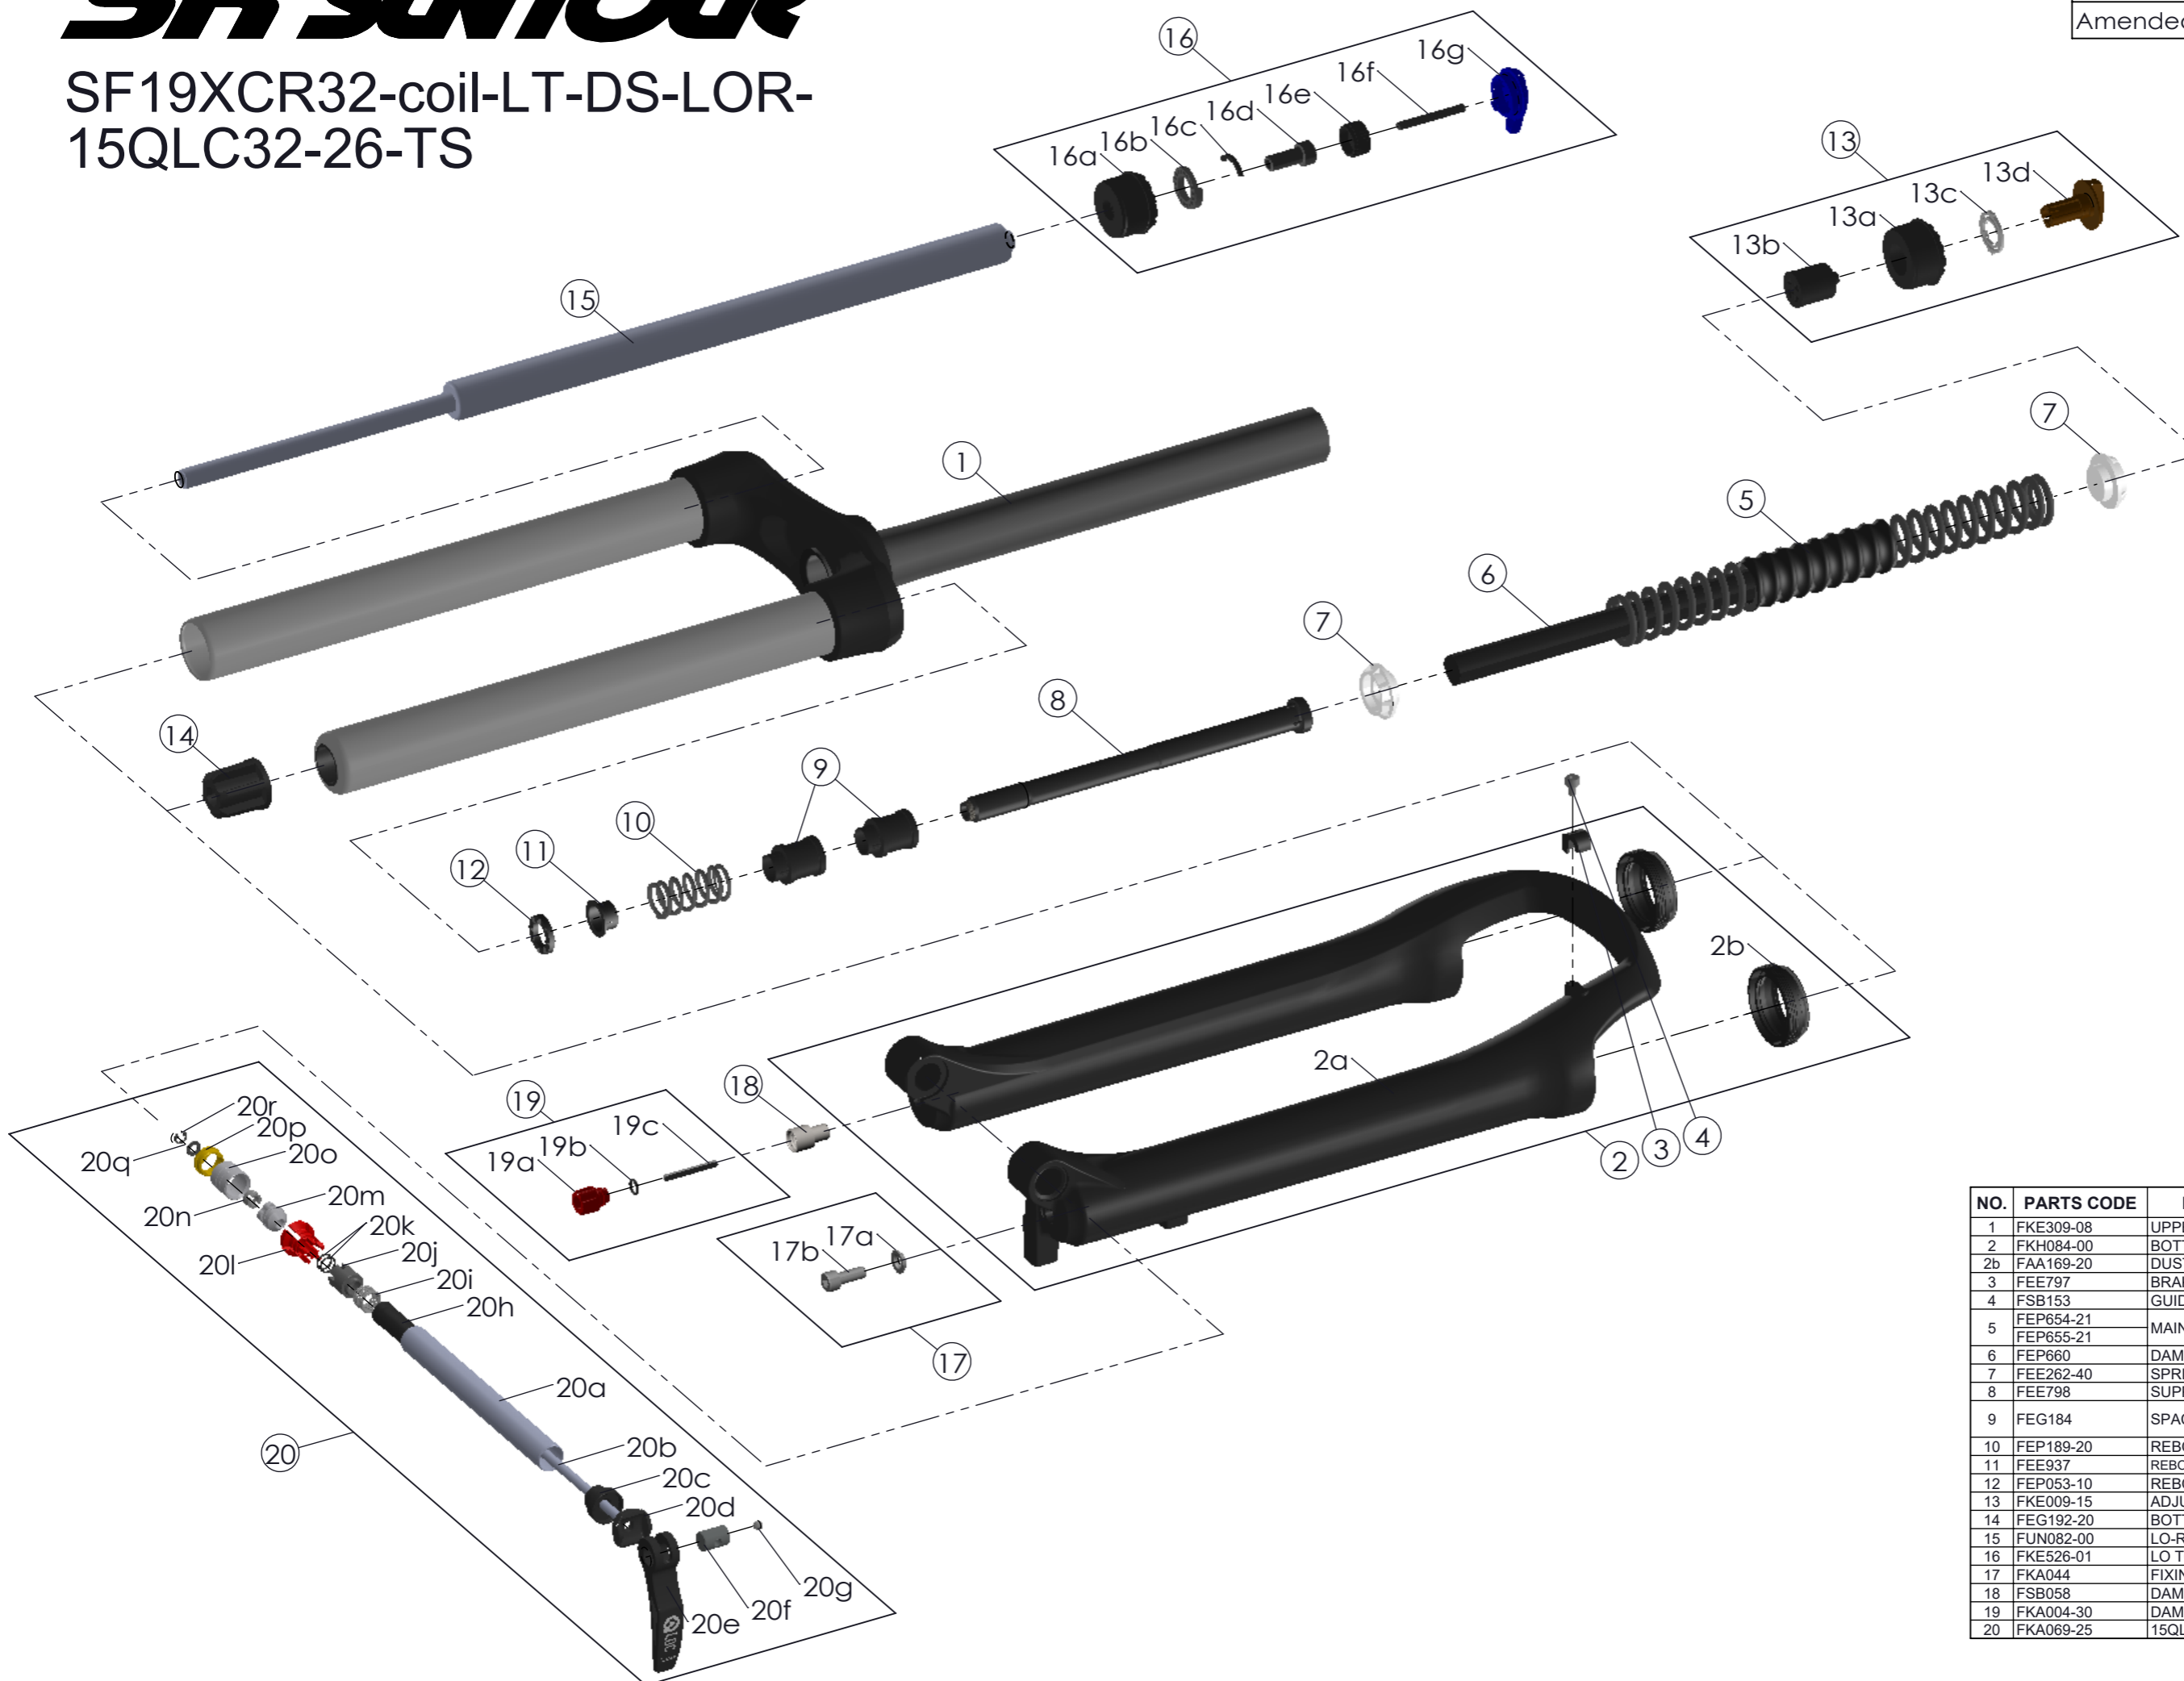

# SUNTOUR

SF19XCR32-coil-LT-DS-LOR-  
15QLC32-26-TS

Date	2018.-9.-5	Version	1
Amended	2018.12.-3		

NO.	PARTS CODE	PARTS NAME	100	80	QT
1	FKE309-08	UPPER ASSY	*	*	1
2	FKH084-00	BOTTOM CASE ASSY	*	*	1
2b	FAA169-20	DUST SEAL	*	*	2
3	FEE797	BRAKE HOSE GUIDE	*	*	1
4	FSB153	GUIDE FIXING BOLT	*	*	1
5	FEP654-21	MAIN SPRING	*	*	1
	FEP655-21		*	*	1
6	FEP660	DAMPER	*	*	1
7	FEE262-40	SPRING GUIDE	*	*	1
8	FEE798	SUPPORT TUBE	*	*	1
9	FEG184	SPACER	*	*	1
			*	*	2
10	FEP189-20	REBOUND SPRING	*	*	1
11	FEE937	REBOUND SPRING GUIDE	*	*	1
12	FEP053-10	REBOUND RUBBER	*	*	1
13	FKE009-15	ADJUSTER ASSY	*	*	1
14	FEG192-20	BOTTOM STOPPER	*	*	1
15	FUN082-00	LO-R UNIT	*	*	1
16	FKE526-01	LO TOP CAP ASSY	*	*	1
17	FKA044	FIXING BOLT SET	*	*	1
18	FSB058	DAMPER FIXING BOLT	*	*	1
19	FKA004-30	DAMPER KNOB ASSY	*	*	1
20	FKA069-25	15QLC32 AXLE SET	*	*	1