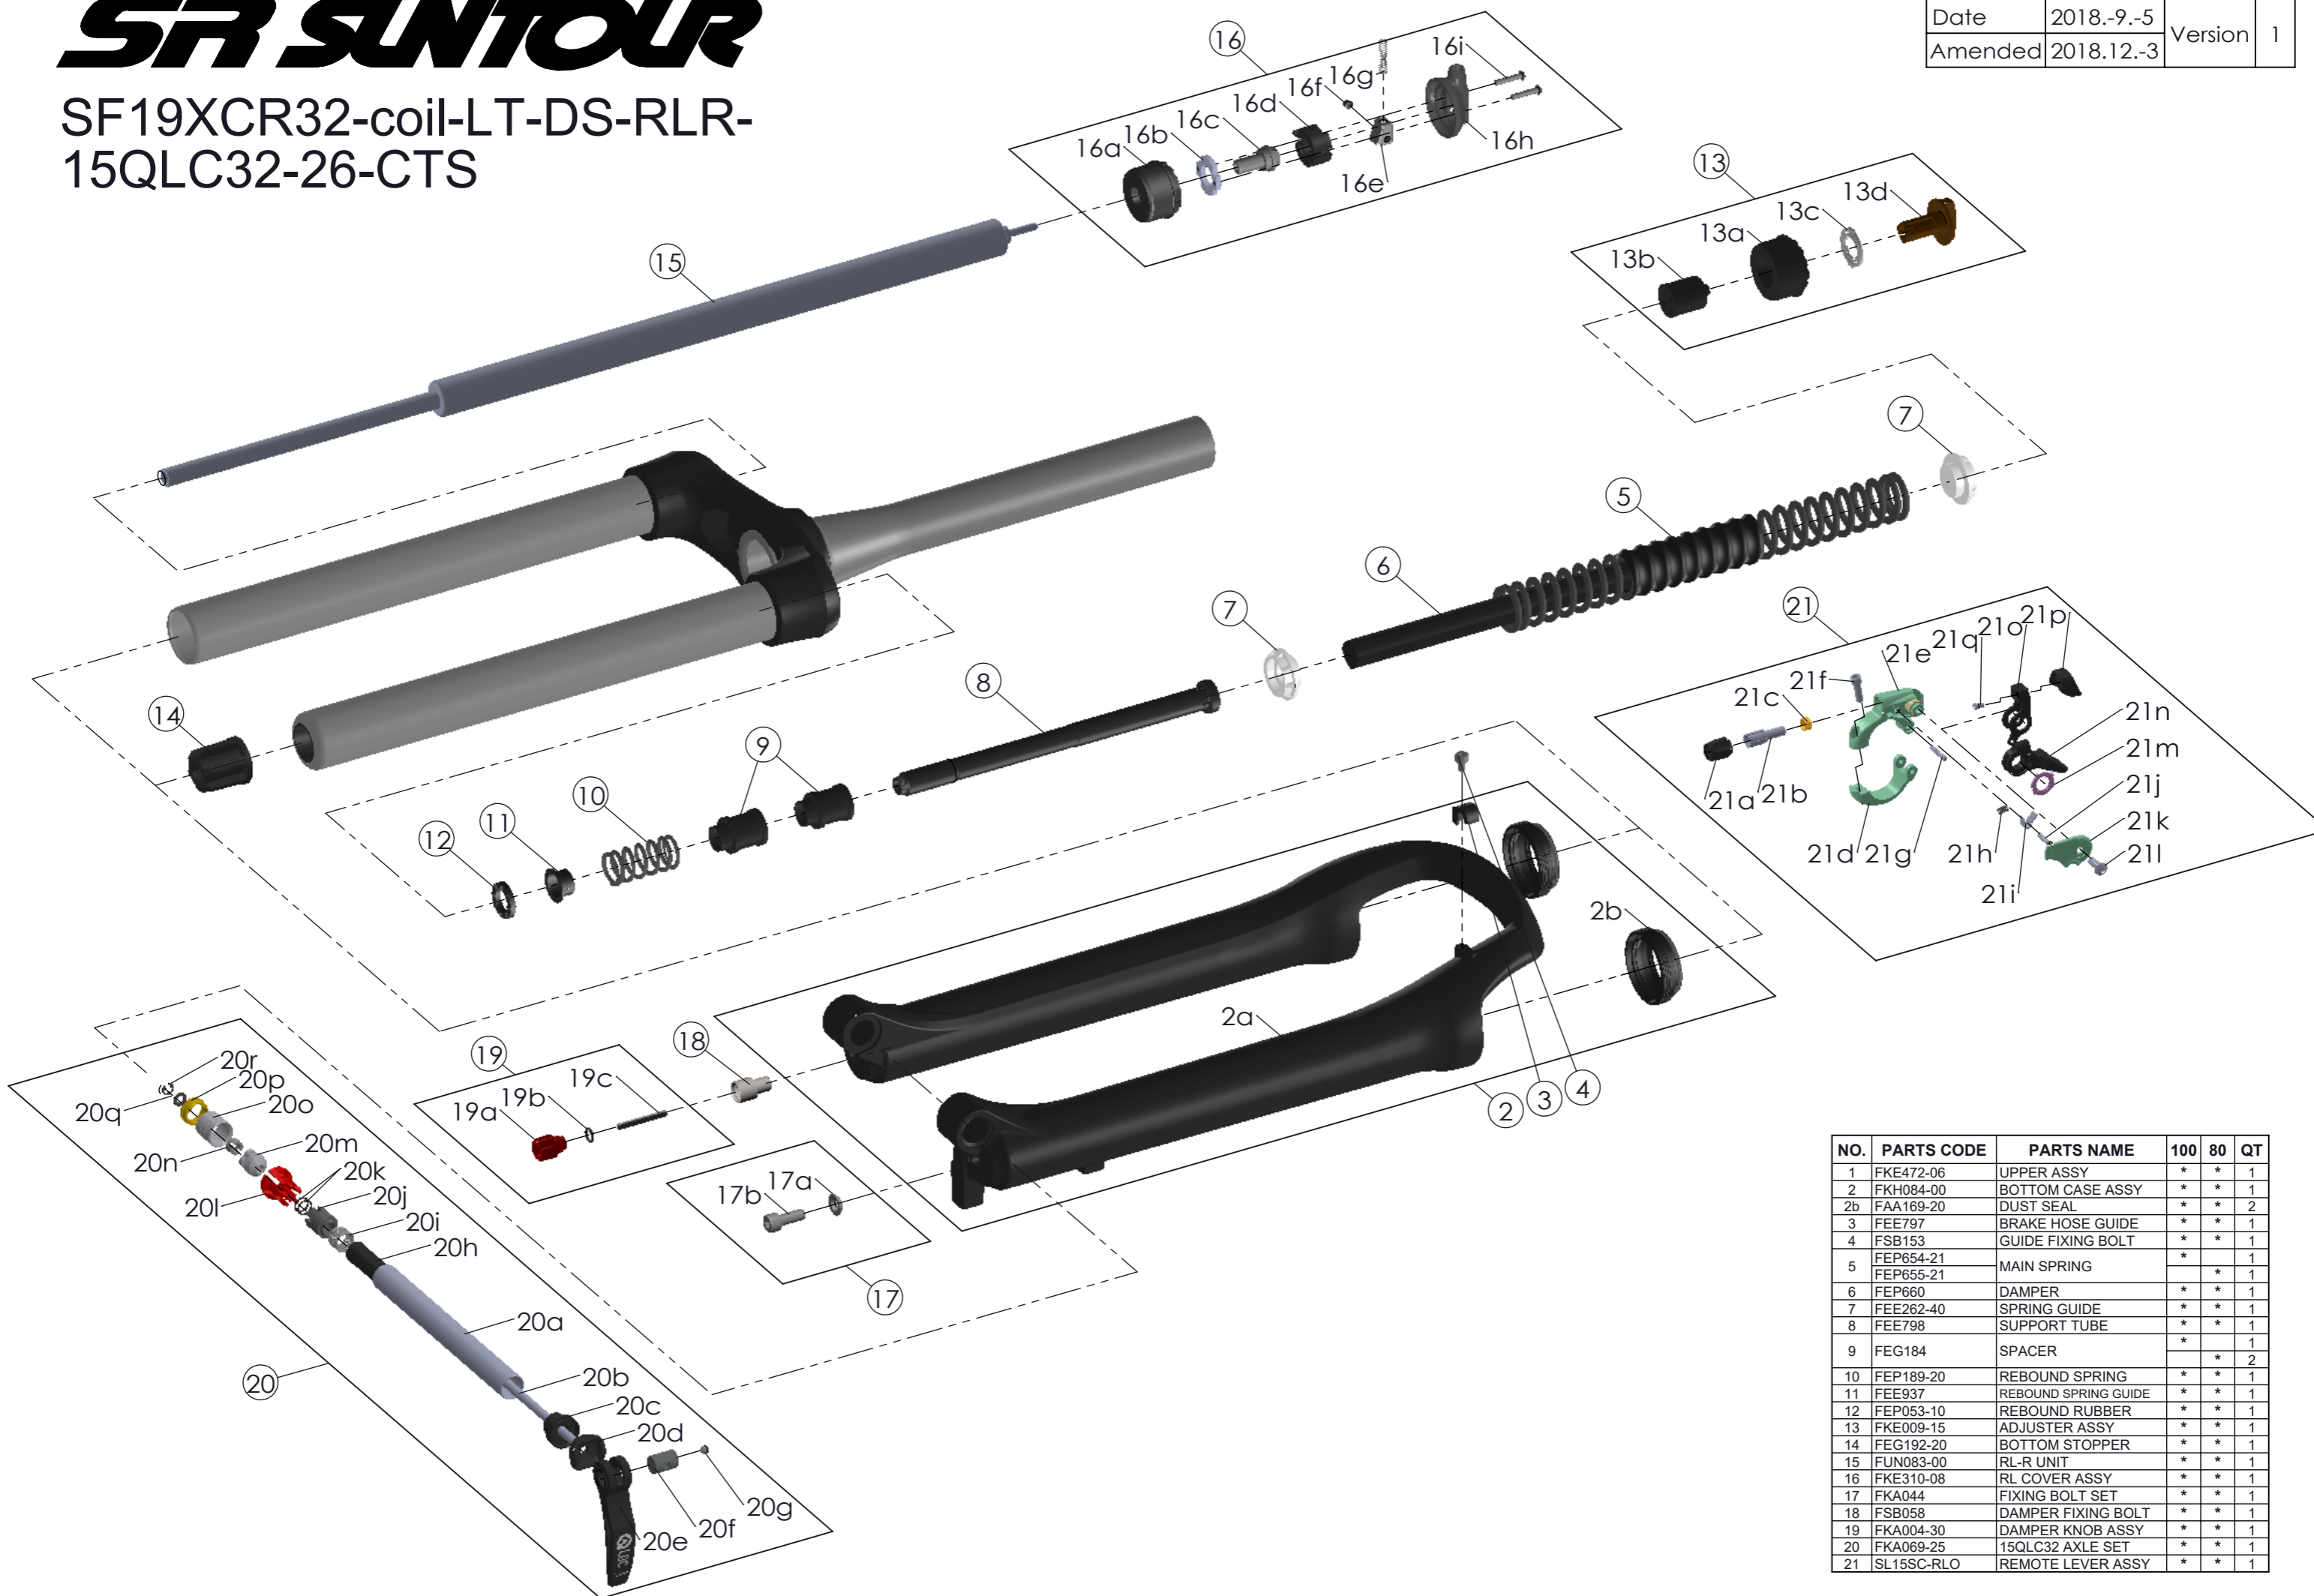

SUNTOUR

SF19XCR32-coil-LT-DS-RLR-
15QLC32-26-CTS

Date	2018.-9.-5	Version	1
Amended	2018.12.-3		

NO.	PARTS CODE	PARTS NAME	100	80	QT
1	FKE472-06	UPPER ASSY	*	*	1
2	FKH084-00	BOTTOM CASE ASSY	*	*	1
2b	FAA169-20	DUST SEAL	*	*	2
3	FEE797	BRAKE HOSE GUIDE	*	*	1
4	FSB153	GUIDE FIXING BOLT	*	*	1
5	FEP654-21	MAIN SPRING	*	*	1
	FEP655-21		*	*	1
6	FEP660	DAMPER	*	*	1
7	FEE262-40	SPRING GUIDE	*	*	1
8	FEE798	SUPPORT TUBE	*	*	1
9	FEG184	SPACER	*	*	1
			*	*	2
10	FEP189-20	REBOUND SPRING	*	*	1
11	FEE937	REBOUND SPRING GUIDE	*	*	1
12	FEP053-10	REBOUND RUBBER	*	*	1
13	FKE009-15	ADJUSTER ASSY	*	*	1
14	FEG192-20	BOTTOM STOPPER	*	*	1
15	FUN083-00	RL-R UNIT	*	*	1
16	FKE310-08	RL COVER ASSY	*	*	1
17	FKA044	FIXING BOLT SET	*	*	1
18	FSB058	DAMPER FIXING BOLT	*	*	1
19	FKA004-30	DAMPER KNOB ASSY	*	*	1
20	FKA069-25	15QLC32 AXLE SET	*	*	1
21	SL15SC-RLO	REMOTE LEVER ASSY	*	*	1