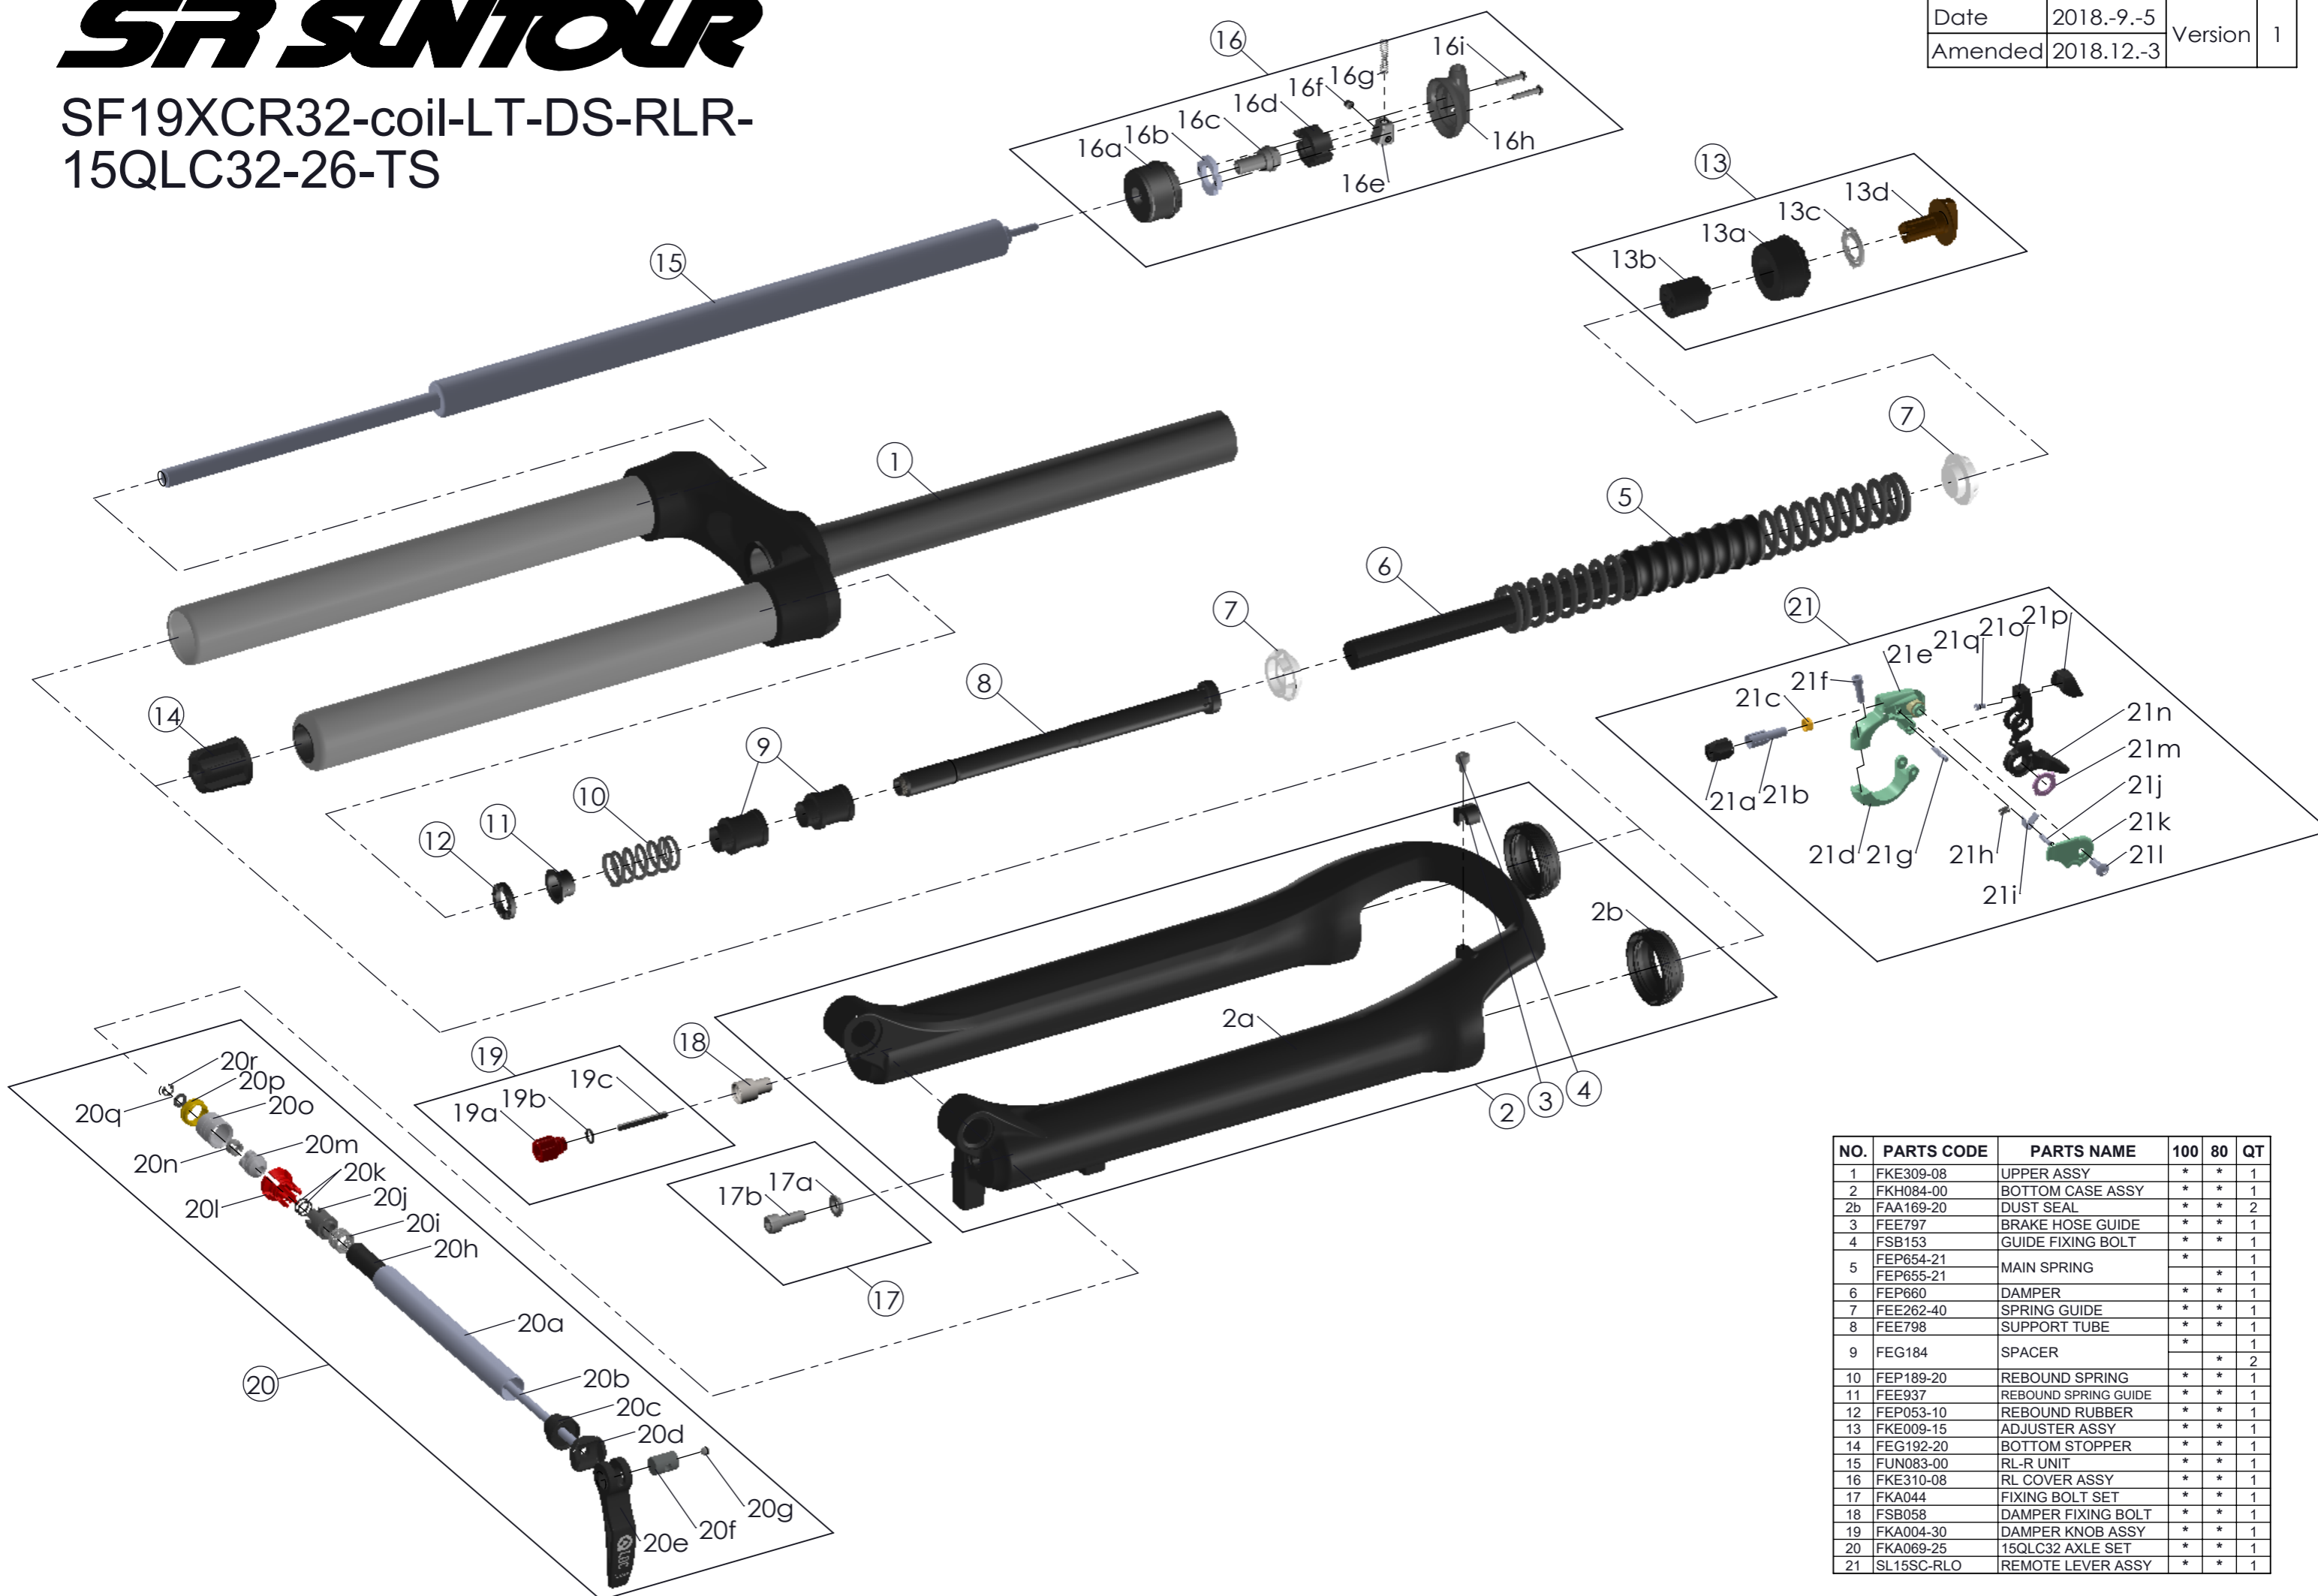

# SUNTOUR

SF19XCR32-coil-LT-DS-RLR-  
15QLC32-26-TS

Date	2018.-9.-5	Version	1
Amended	2018.12.-3		

NO.	PARTS CODE	PARTS NAME	100	80	QT
1	FKE309-08	UPPER ASSY	*	*	1
2	FKH084-00	BOTTOM CASE ASSY	*	*	1
2b	FAA169-20	DUST SEAL	*	*	2
3	FEE797	BRAKE HOSE GUIDE	*	*	1
4	FSB153	GUIDE FIXING BOLT	*	*	1
5	FEP654-21	MAIN SPRING	*	*	1
	FEP655-21		*	*	1
6	FEP660	DAMPER	*	*	1
7	FEE262-40	SPRING GUIDE	*	*	1
8	FEE798	SUPPORT TUBE	*	*	1
9	FEG184	SPACER	*	*	1
			*	*	2
10	FEP189-20	REBOUND SPRING	*	*	1
11	FEE937	REBOUND SPRING GUIDE	*	*	1
12	FEP053-10	REBOUND RUBBER	*	*	1
13	FKE009-15	ADJUSTER ASSY	*	*	1
14	FEG192-20	BOTTOM STOPPER	*	*	1
15	FUN083-00	RL-R UNIT	*	*	1
16	FKE310-08	RL COVER ASSY	*	*	1
17	FKA044	FIXING BOLT SET	*	*	1
18	FSB058	DAMPER FIXING BOLT	*	*	1
19	FKA004-30	DAMPER KNOB ASSY	*	*	1
20	FKA069-25	15QLC32 AXLE SET	*	*	1
21	SL15SC-RLO	REMOTE LEVER ASSY	*	*	1