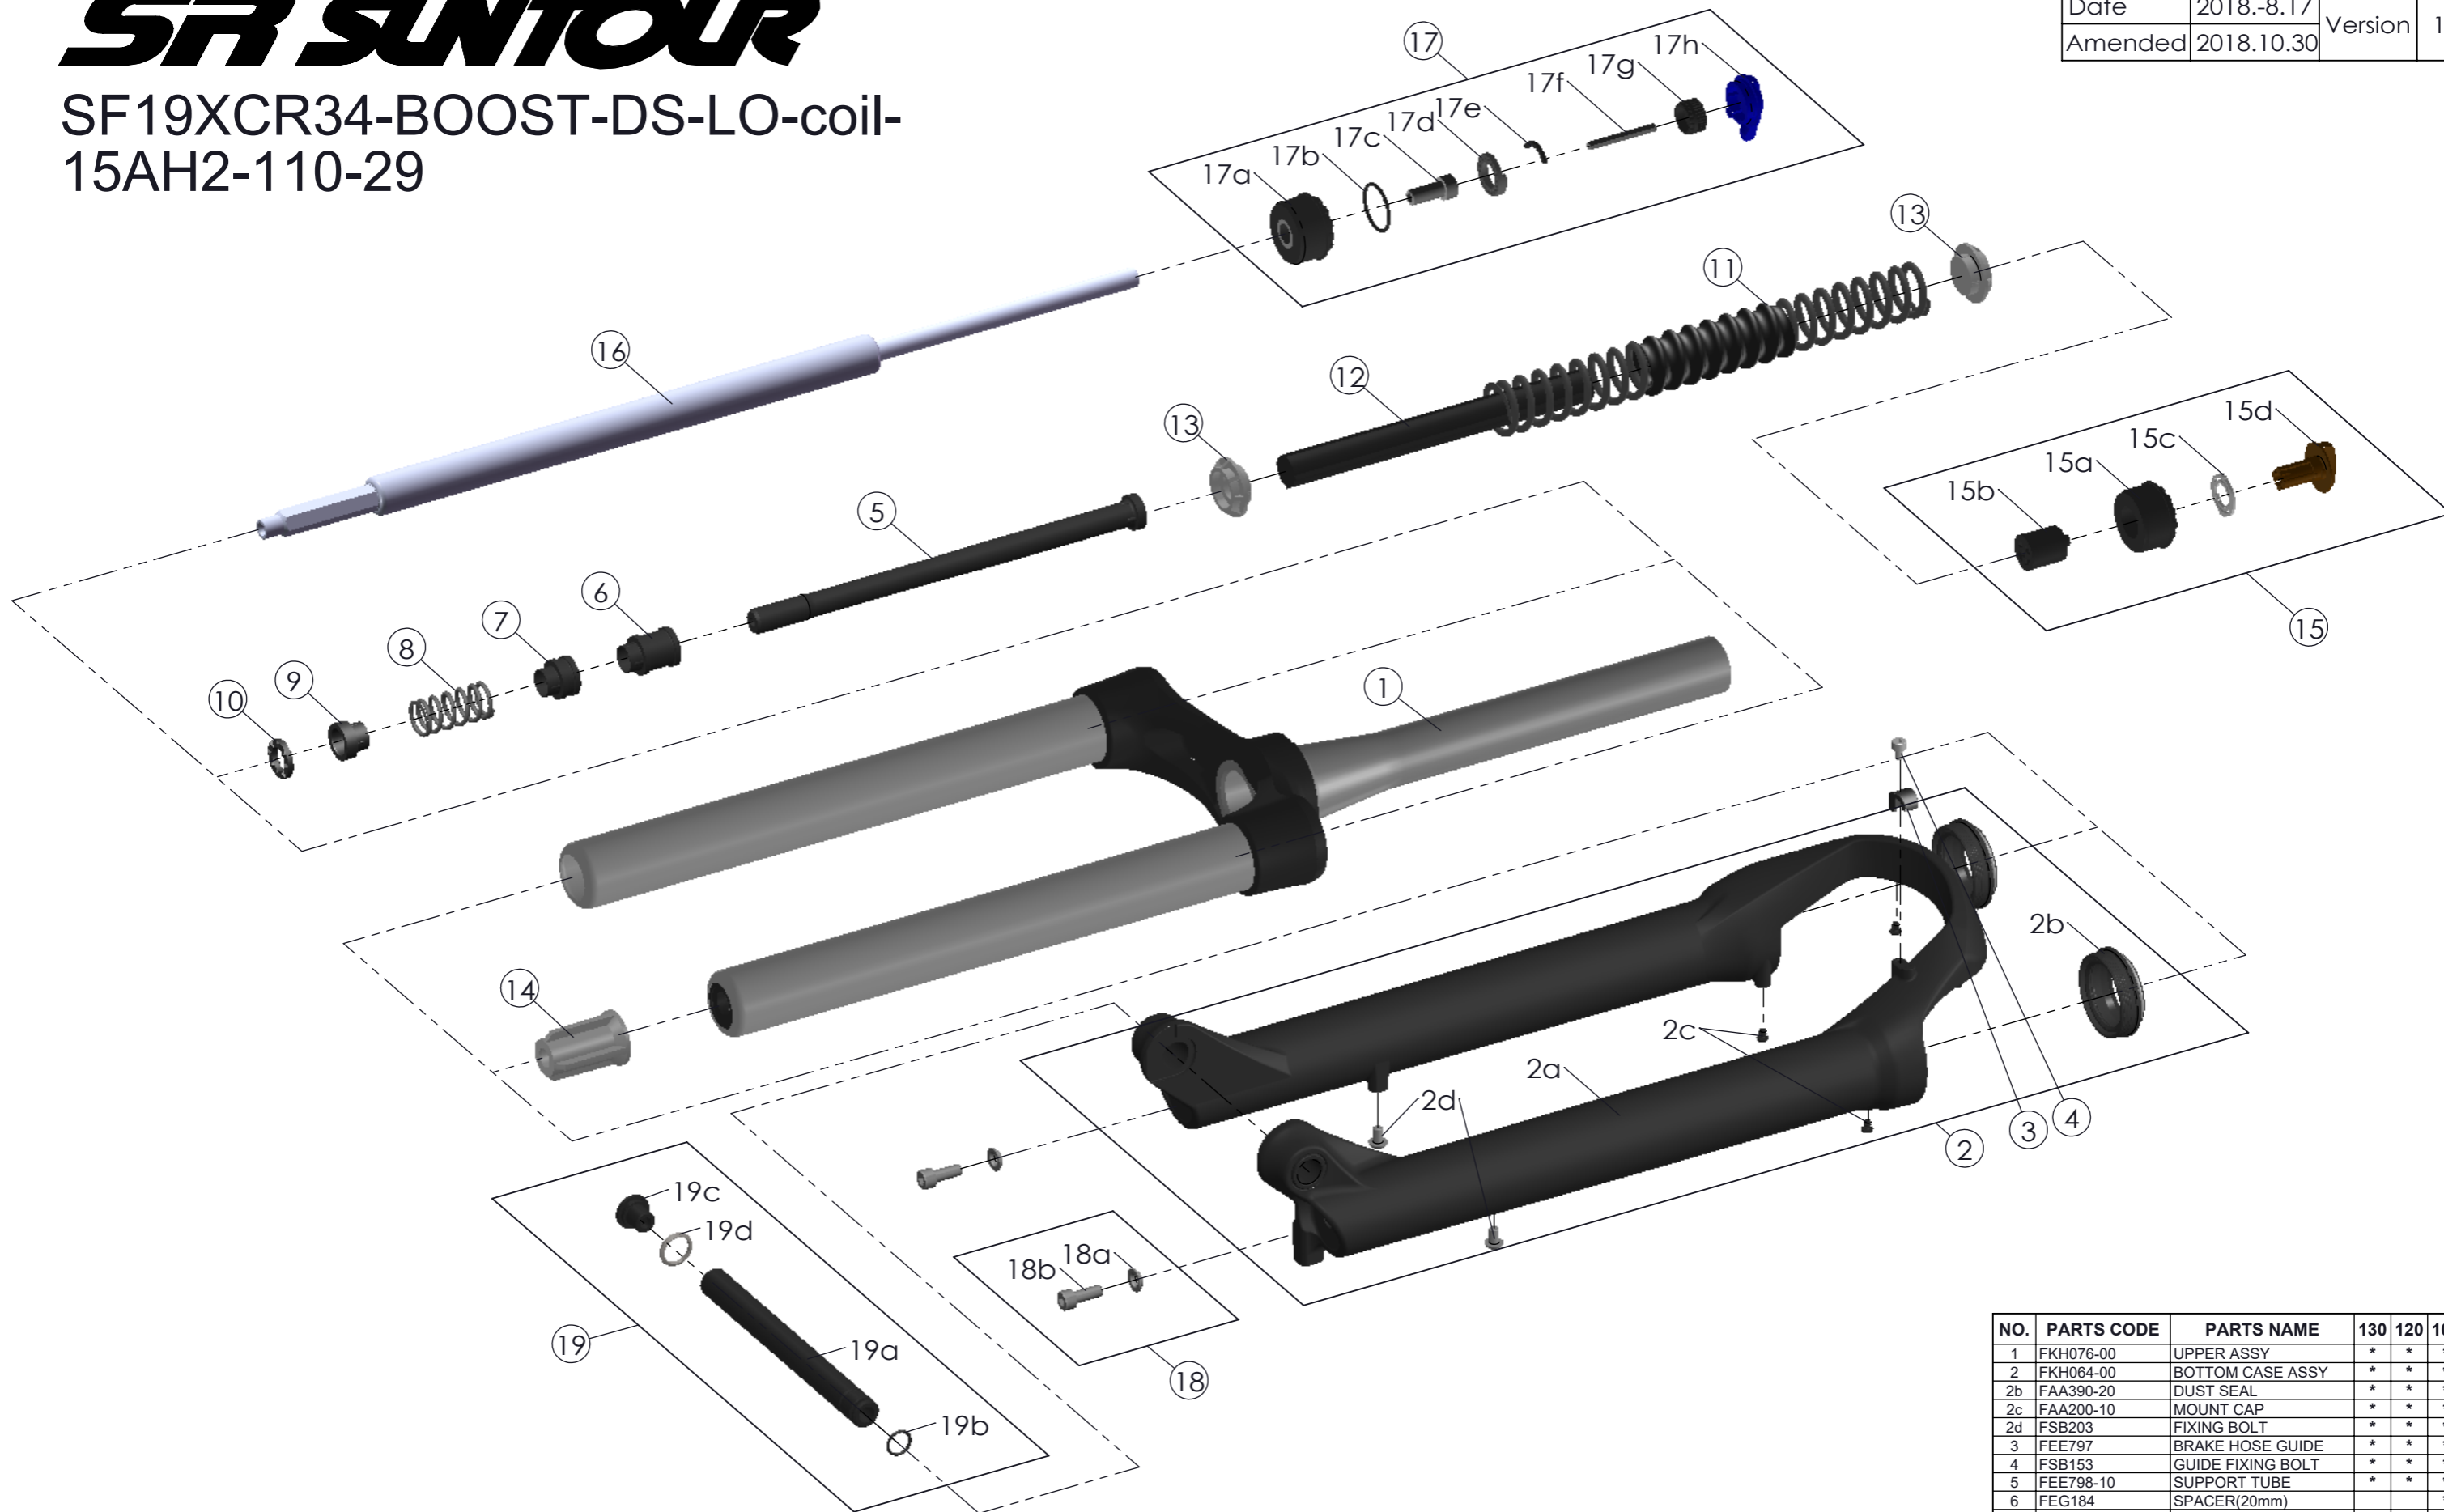

SR SUNTOUR

SF19XCR34-BOOST-DS-LO-coil-
15AH2-110-29

Date	2018.-8.17	Version	1
Amended	2018.10.30		

NO.	PARTS CODE	PARTS NAME	130	120	100	QT
1	FKH076-00	UPPER ASSY	*	*	*	1
2	FKH064-00	BOTTOM CASE ASSY	*	*	*	1
2b	FAA390-20	DUST SEAL	*	*	*	2
2c	FAA200-10	MOUNT CAP	*	*	*	4
2d	FSB203	FIXING BOLT	*	*	*	2
3	FEE797	BRAKE HOSE GUIDE	*	*	*	1
4	FSB153	GUIDE FIXING BOLT	*	*	*	1
5	FEE798-10	SUPPORT TUBE	*	*	*	1
6	FEG184	SPACER(20mm)			*	1
7	FEG184-10	SPACER(10mm)		*	*	1
8	FEP189-20	REBOUND SPRING	*	*	*	1
9	FEE937-10	REBOUND SPRING GUIDE	*	*	*	1
10	FEP053-10	REBOUND RUBBER	*	*	*	1
	FEP772-01		*			1
11	FEP773-01	MAIN SPRING		*		1
	FEP774-01				*	1
12	FEP776	DAMPER	*	*	*	1
13	FEE262-50	SPRING GUIDE	*	*	*	2
14	FEE799-50	BOTTOM STOPPER	*	*	*	1
15	FKE009-05	ADJUSTER ASSY	*	*	*	1
16	FUN006-71	LO UNIT	*	*	*	1
17	FKE526-09	LO TOP CAP ASSY	*	*	*	1
18	FKA044	FIXING BOLT SET	*	*	*	2
19	FKA117-00	15AH2-110 AXLE SET	*	*	*	1