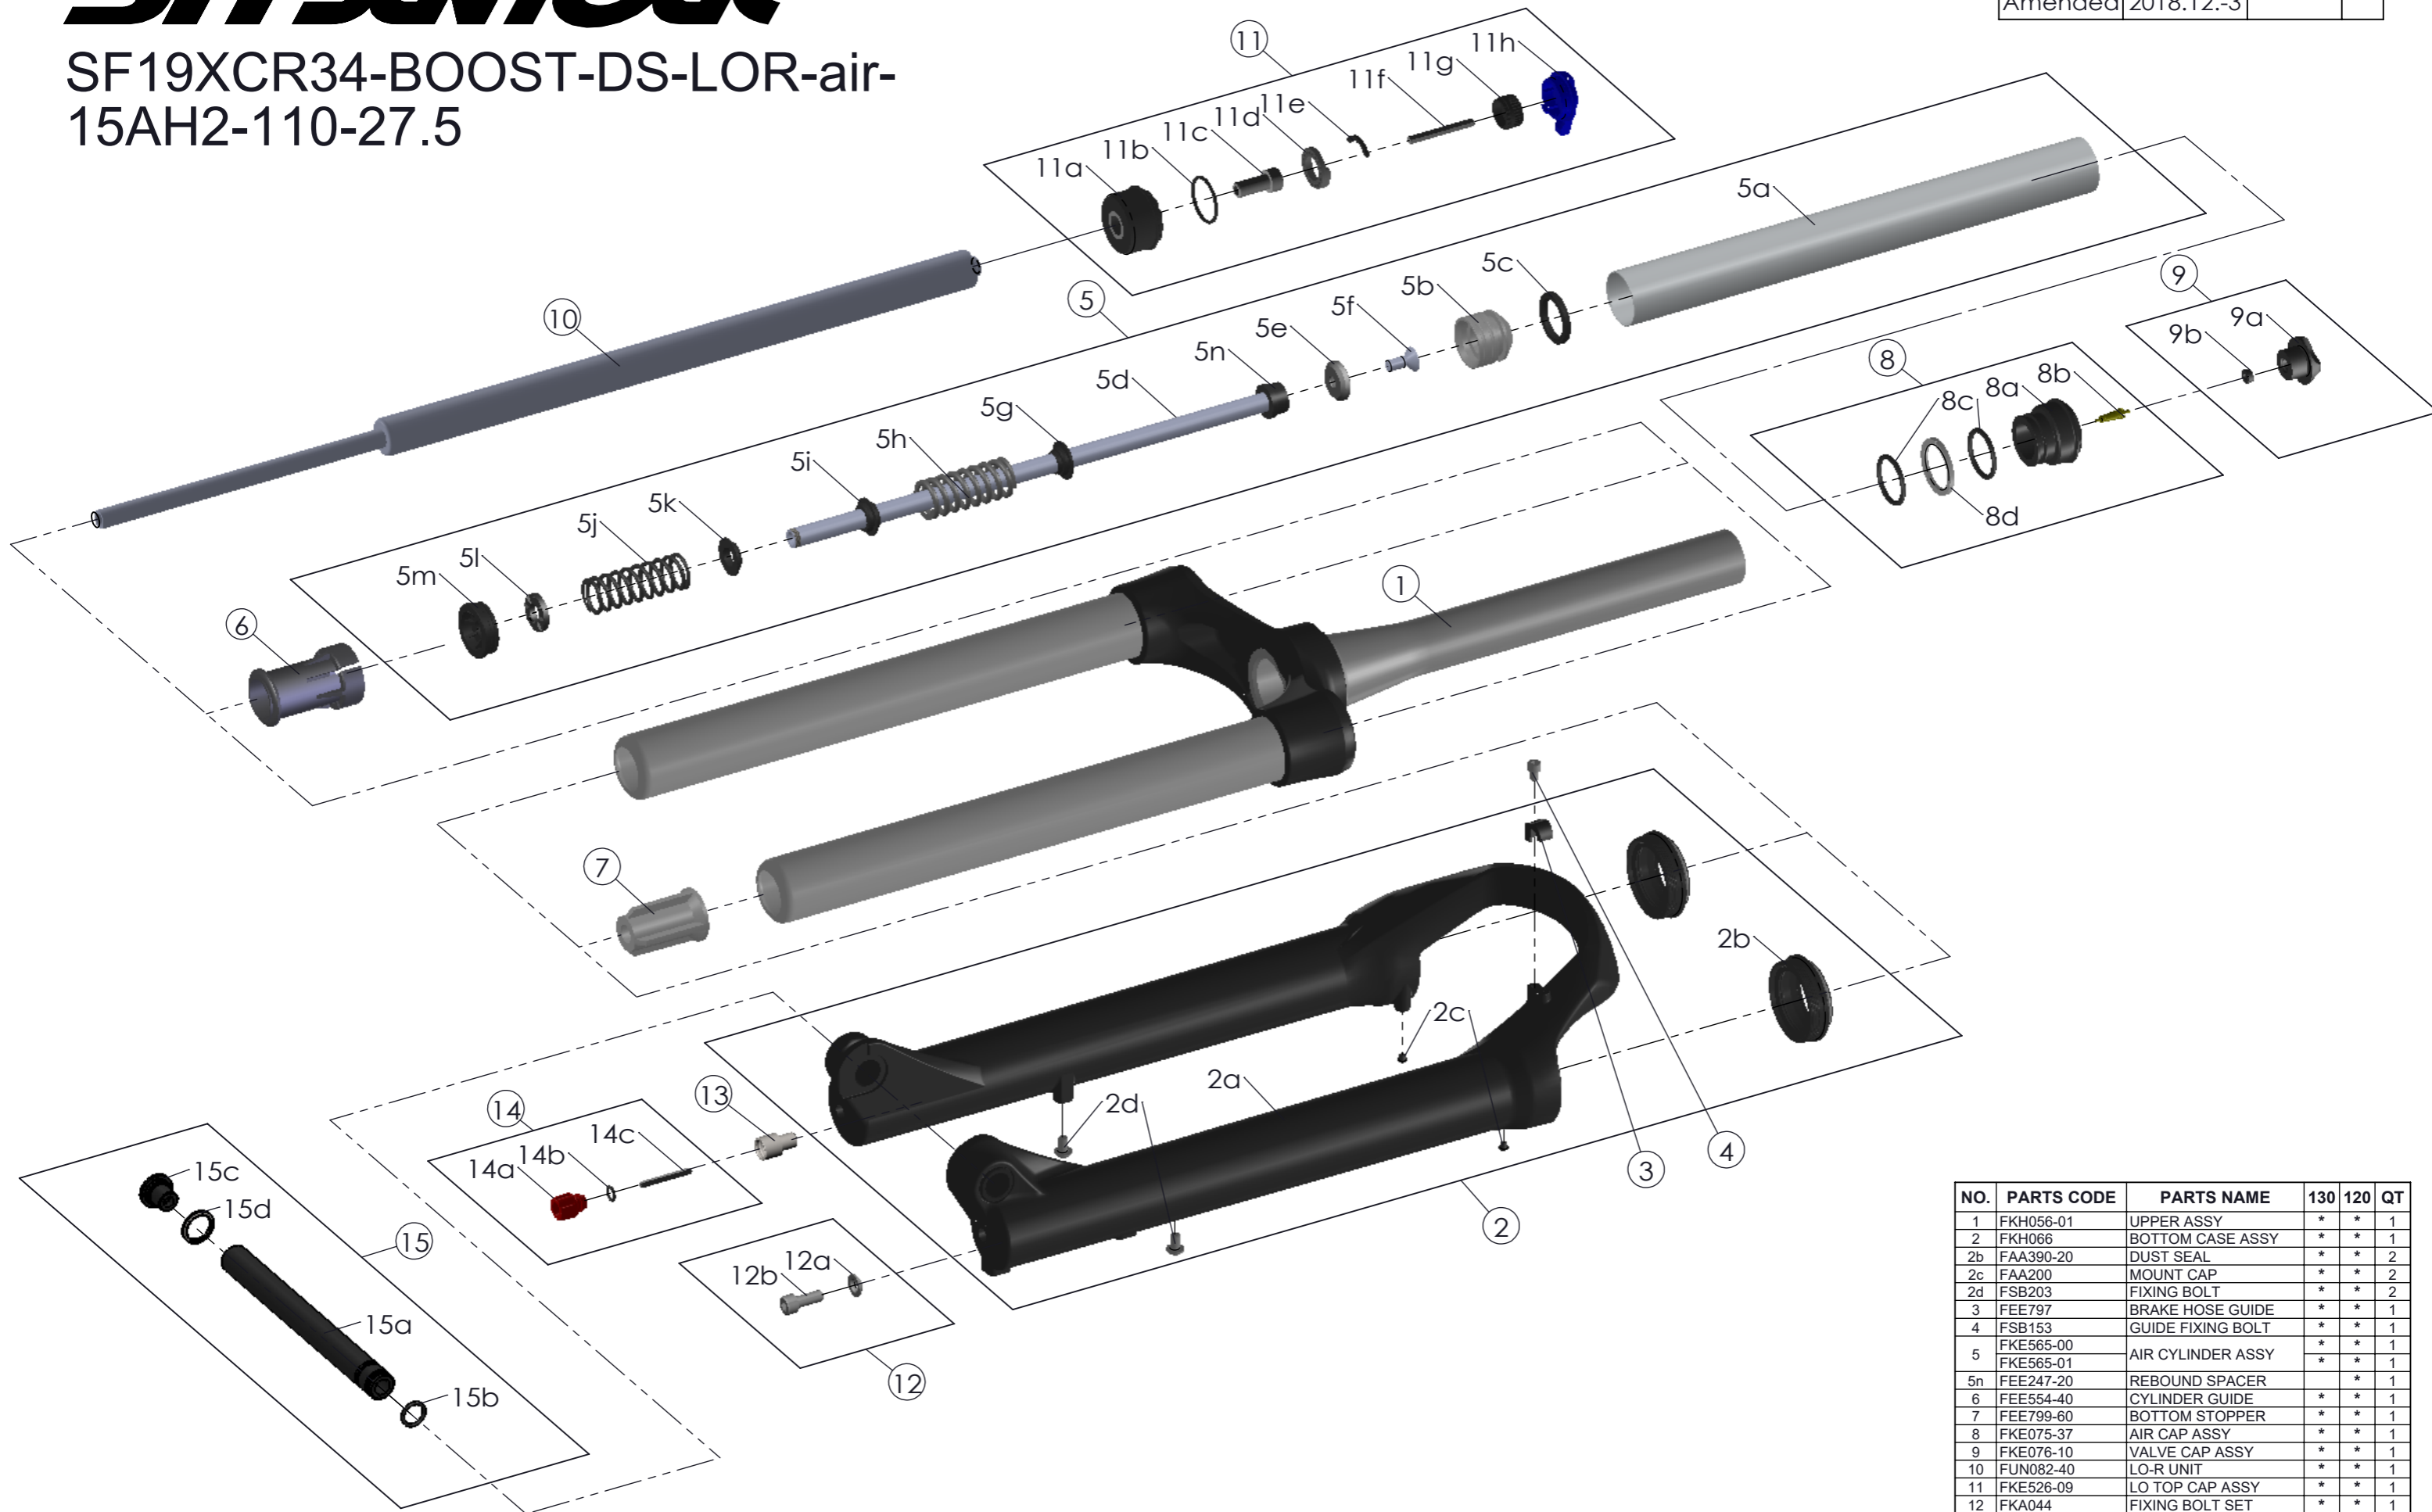

SR SUNTOUR

SF19XCR34-BOOST-DS-LOR-air-15AH2-110-27.5

Date	2018.-6.28	Version	2
Amended	2018.12.-3		

NO.	PARTS CODE	PARTS NAME	130	120	QT
1	FKH056-01	UPPER ASSY	*	*	1
2	FKH066	BOTTOM CASE ASSY	*	*	1
2b	FAA390-20	DUST SEAL	*	*	2
2c	FAA200	MOUNT CAP	*	*	2
2d	FSB203	FIXING BOLT	*	*	2
3	FEE797	BRAKE HOSE GUIDE	*	*	1
4	FSB153	GUIDE FIXING BOLT	*	*	1
5	FKE565-00	AIR CYLINDER ASSY	*	*	1
	FKE565-01		*	*	1
5n	FEE247-20	REBOUND SPACER	*	*	1
6	FEE554-40	CYLINDER GUIDE	*	*	1
7	FEE799-60	BOTTOM STOPPER	*	*	1
8	FKE075-37	AIR CAP ASSY	*	*	1
9	FKE076-10	VALVE CAP ASSY	*	*	1
10	FUN082-40	LO-R UNIT	*	*	1
11	FKE526-09	LO TOP CAP ASSY	*	*	1
12	FKA044	FIXING BOLT SET	*	*	1
13	FSB058	DAMPER FIXING BOLT	*	*	1
14	FKA004-30	DAMPER KNOB ASSY	*	*	1
15	FKA117-00	15AH2-110 AXLE SET	*	*	1