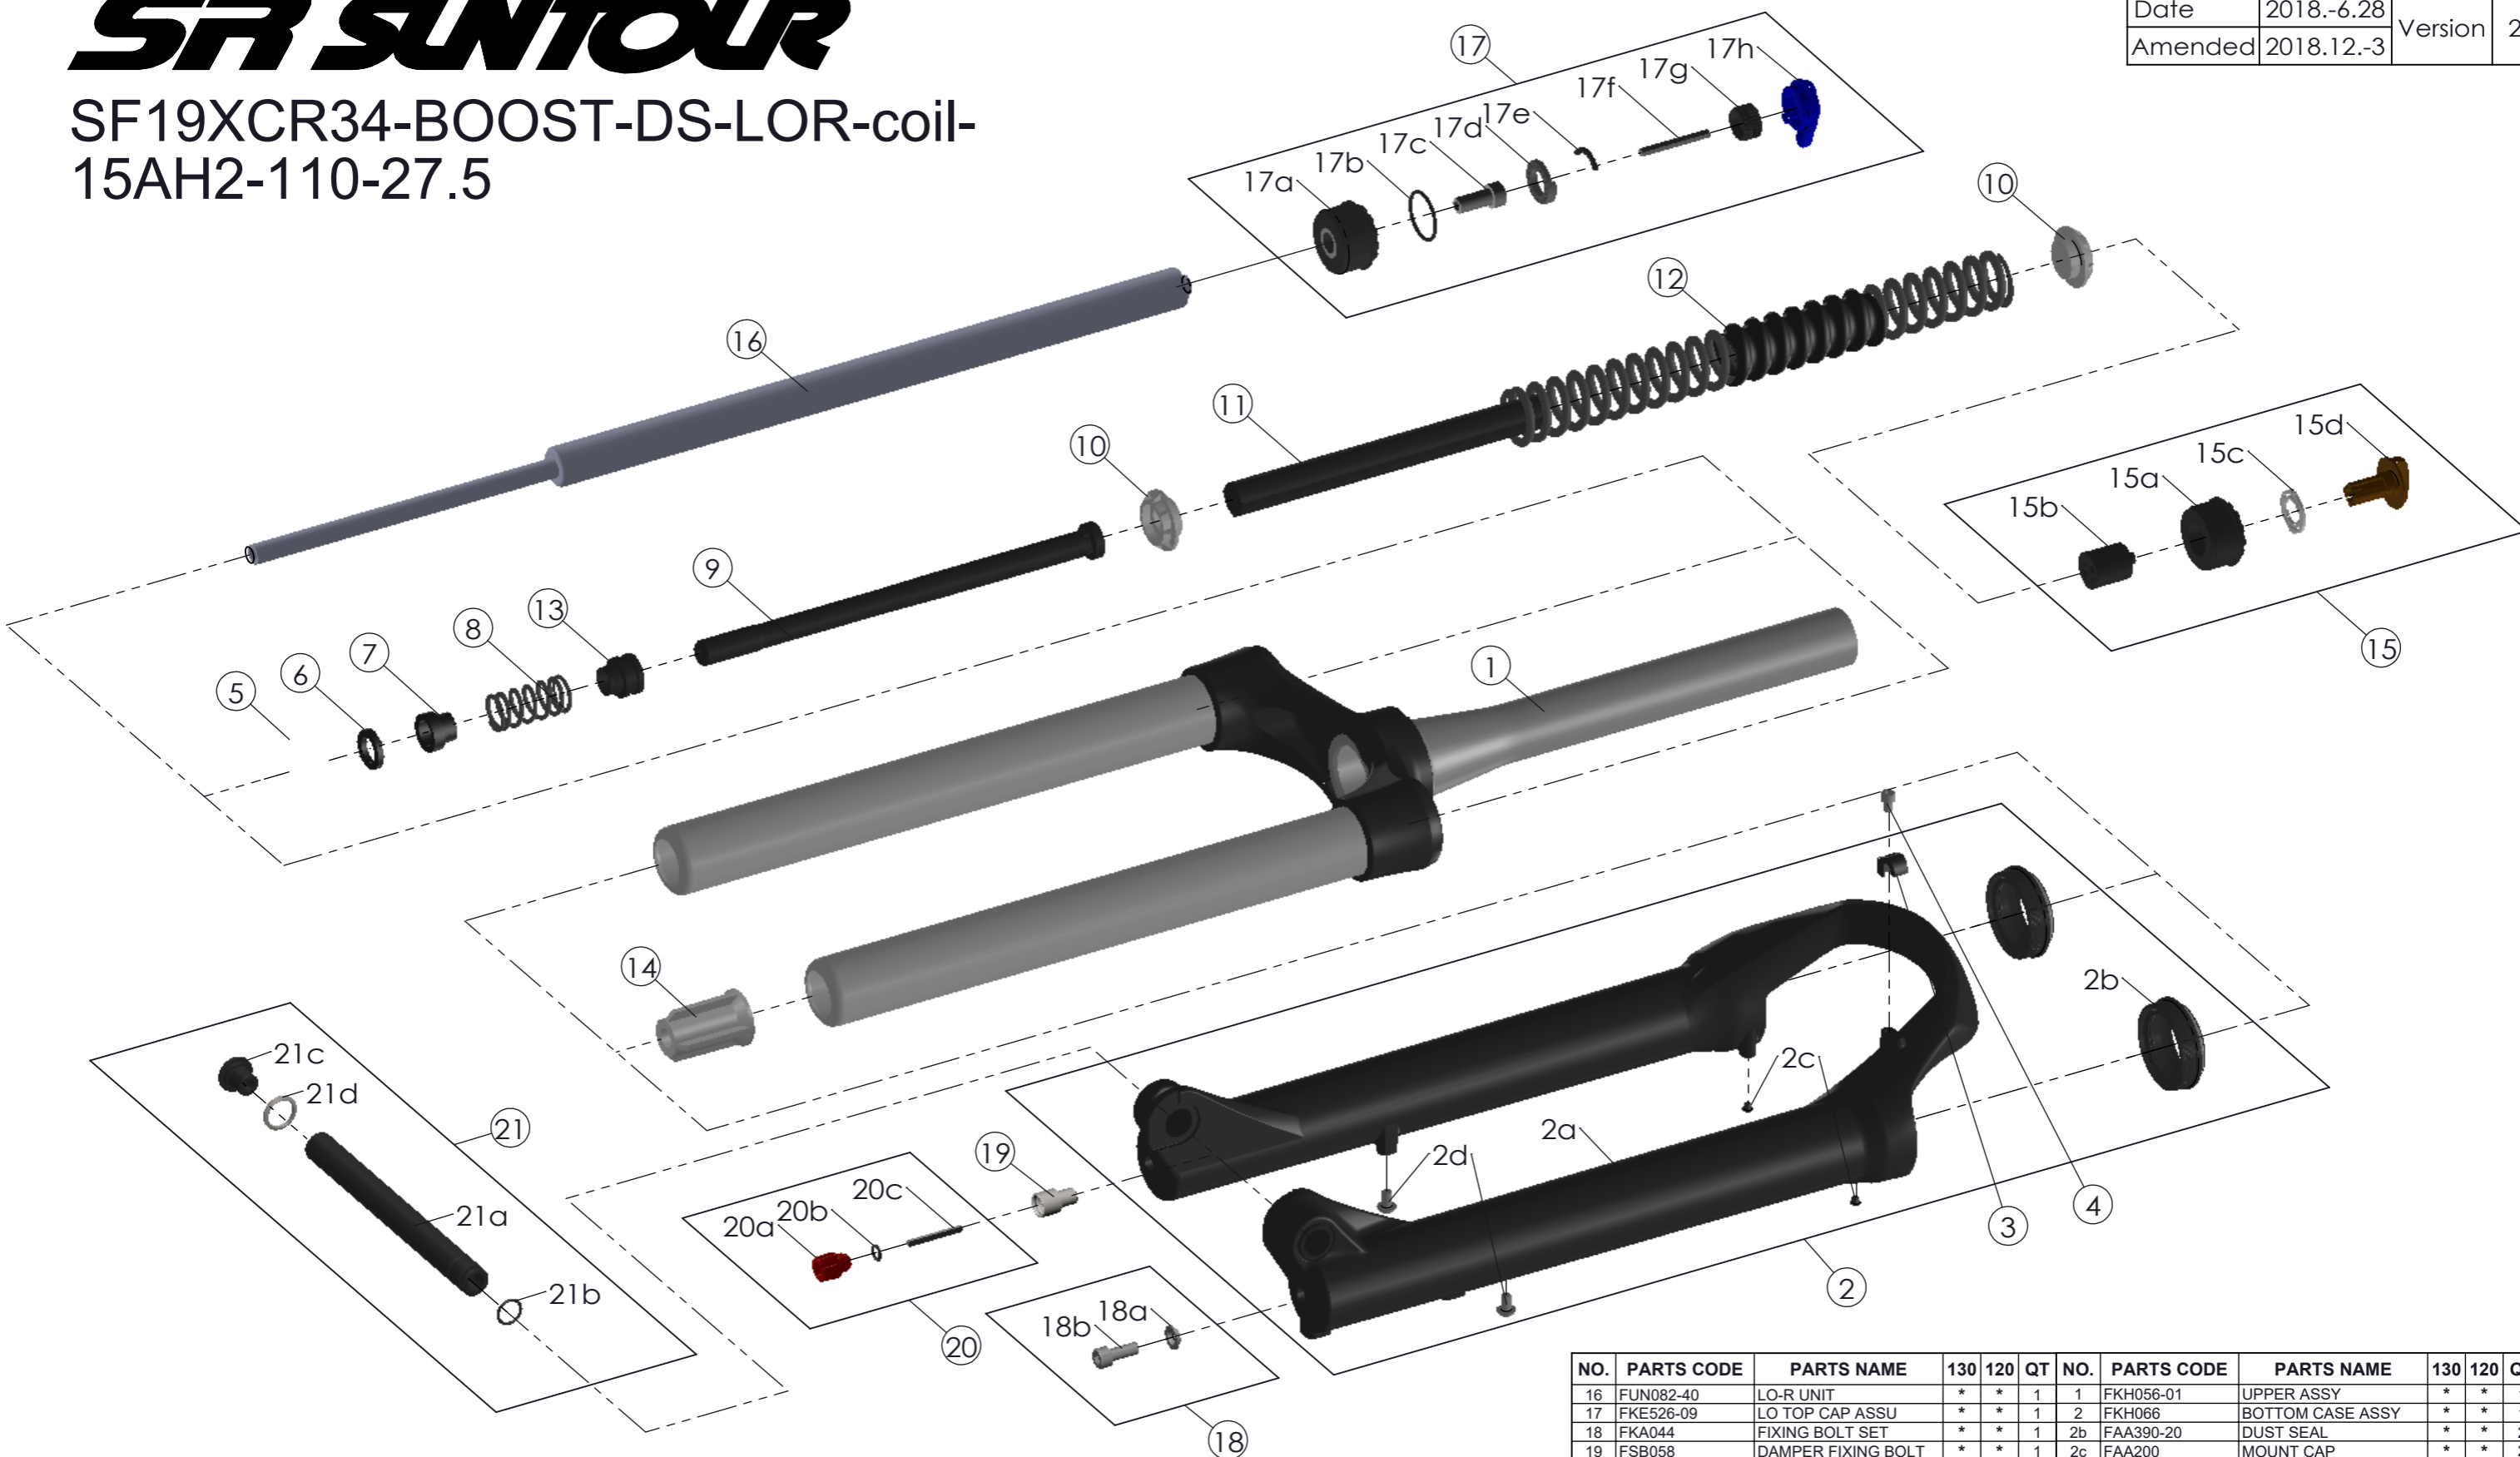

## SF19XCR34-BOOST-DS-LOR-coil-15AH2-110-27.5

Date	2018.-6.28	Version	2
Amended	2018.12.-3		

NO.	PARTS CODE	PARTS NAME	130	120	QT	NO.	PARTS CODE	PARTS NAME	130	120	QT
16	FUN082-40	LO-R UNIT	*	*	1	1	FKH056-01	UPPER ASSY	*	*	1
17	FKE526-09	LO TOP CAP ASSU	*	*	1	2	FKH066	BOTTOM CASE ASSY	*	*	1
18	FKA044	FIXING BOLT SET	*	*	1	2b	FAA390-20	DUST SEAL	*	*	2
19	FSB058	DAMPER FIXING BOLT	*	*	1	2c	FAA200	MOUNT CAP	*	*	2
20	FKA004-30	DAMPER KNOB ASSY	*	*	1	2d	FSB203	FIXING BOLT	*	*	2
21	FKA117-00	15AH2-110 AXLE SET	*	*	1	3	FEE797	BRAKE HOSE GUIDE	*	*	1
						4	FSB153	GUIDE FIXING BOLT	*	*	1
						5	FEG183-10	FORK NOSE	*	*	1
						6	FEP053-10	REBOUND RUBBER	*	*	1
						7	FEE937-10	REBOUND SPRING GUIDE	*	*	1
						8	FEP189-20	REBOUND SPRING	*	*	1
						9	FEE798-10	SUPPORT TUBE	*	*	1
						10	FEE262-60	SPRING GUIDE	*	*	2
						11	FEP775	DAMPER	*	*	1
						12	FEP769-01	MAIN SPRING	*	*	1
							FEP770-01		*	*	1
						13	FEG184-10	SPACER(10mm)	*	*	1
						14	FEE799-50	BOTTOM STOPPER	*	*	1
						15	FKE009-05	ADJUSTER ASSY	*	*	1