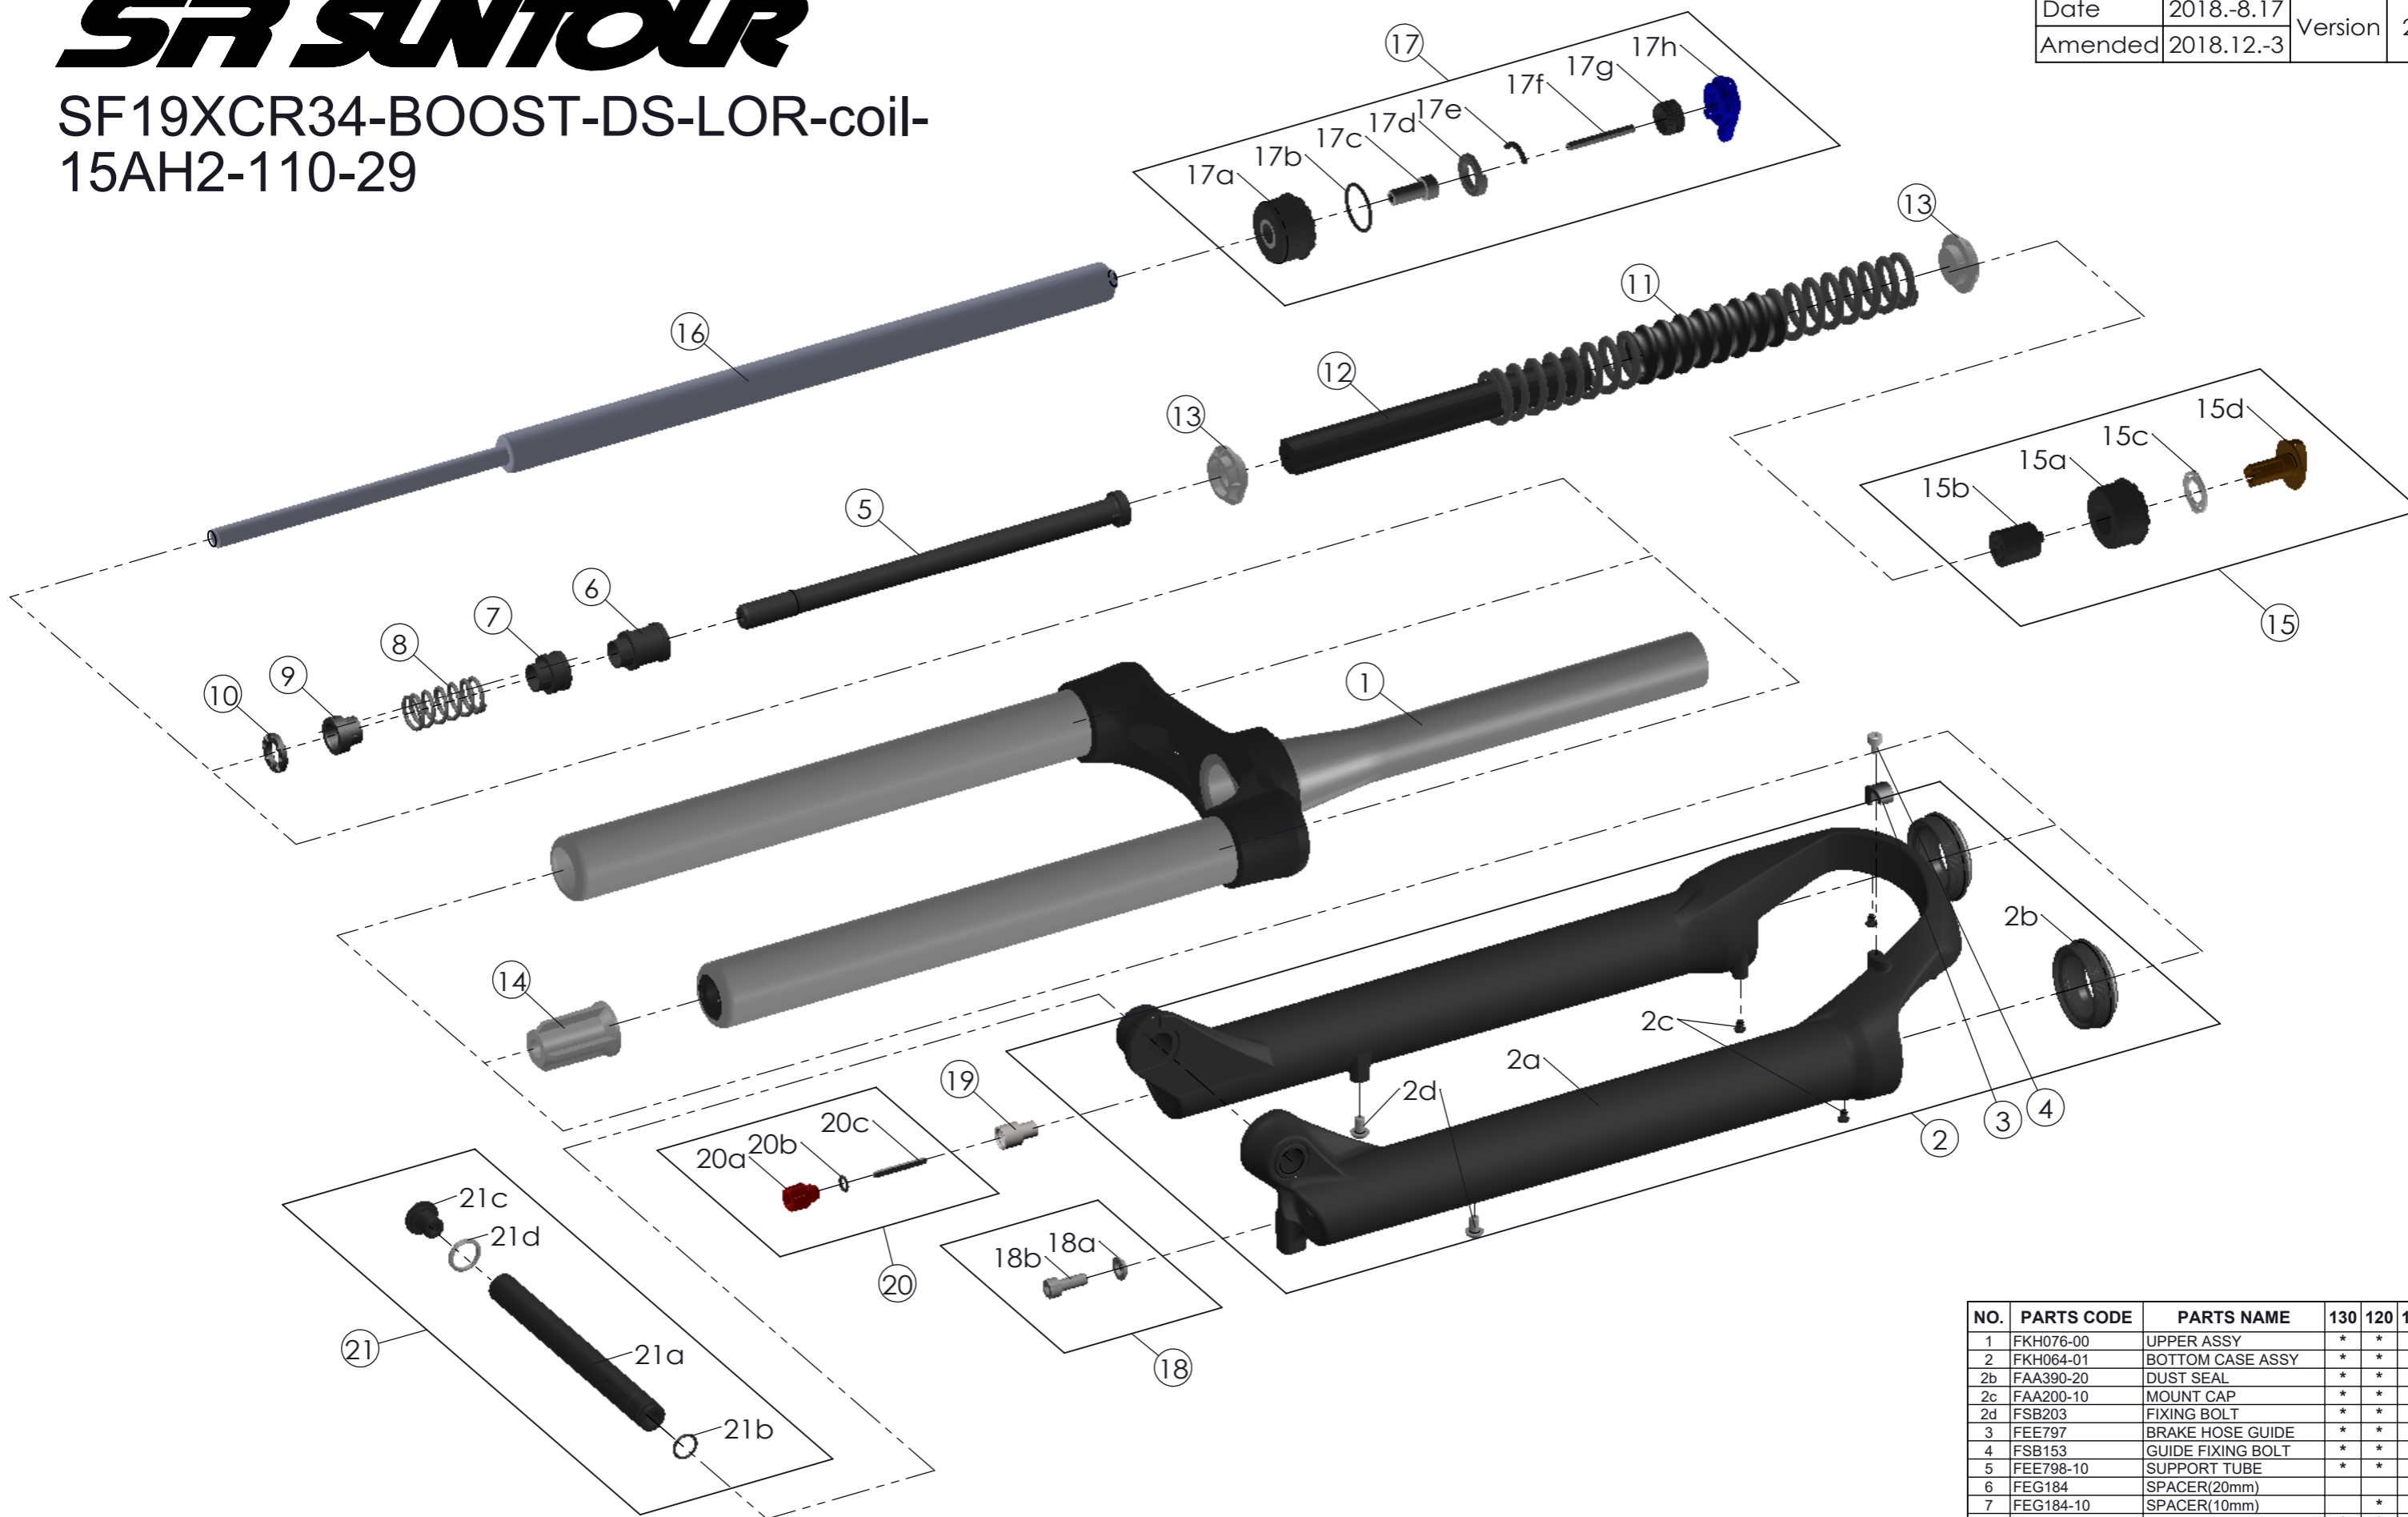

SUNTOUR

SF19XCR34-BOOST-DS-LOR-coil-15AH2-110-29

Date	2018.-8.17	Version	2
Amended	2018.12.-3		

NO.	PARTS CODE	PARTS NAME	130	120	100	QT
1	FKH076-00	UPPER ASSY	*	*	*	1
2	FKH064-01	BOTTOM CASE ASSY	*	*	*	1
2b	FAA390-20	DUST SEAL	*	*	*	2
2c	FAA200-10	MOUNT CAP	*	*	*	4
2d	FSB203	FIXING BOLT	*	*	*	2
3	FEE797	BRAKE HOSE GUIDE	*	*	*	1
4	FSB153	GUIDE FIXING BOLT	*	*	*	1
5	FEE798-10	SUPPORT TUBE	*	*	*	1
6	FEG184	SPACER(20mm)			*	1
7	FEG184-10	SPACER(10mm)		*	*	1
8	FEP189-20	REBOUND SPRING	*	*	*	1
9	FEE937-10	REBOUND SPRING GUIDE	*	*	*	1
10	FEP053-10	REBOUND RUBBER	*	*	*	1
	FEP769-01		*	*	*	1
11	FEP770-01	MAIN SPRING		*	*	1
	FEP771-01			*	*	1
12	FEP775	DAMPER	*	*	*	1
13	FEE262-60	SPRING GUIDE	*	*	*	2
14	FEE799-50	BOTTOM STOPPER	*	*	*	1
15	FKE009-05	ADJUSTER ASSY	*	*	*	1
16	FUN082-40	LO-R UNIT	*	*	*	1
17	FKE526-09	LO TOP CAP ASSU	*	*	*	1
18	FKA044	FIXING BOLT SET	*	*	*	2
19	FSB058	DAMPER FIXIING BOLT	*	*	*	1
20	FAK004-30	DAMPER KNOB ASSY	*	*	*	1
21	FKA117-00	15AH2-110 AXLE SET	*	*	*	1