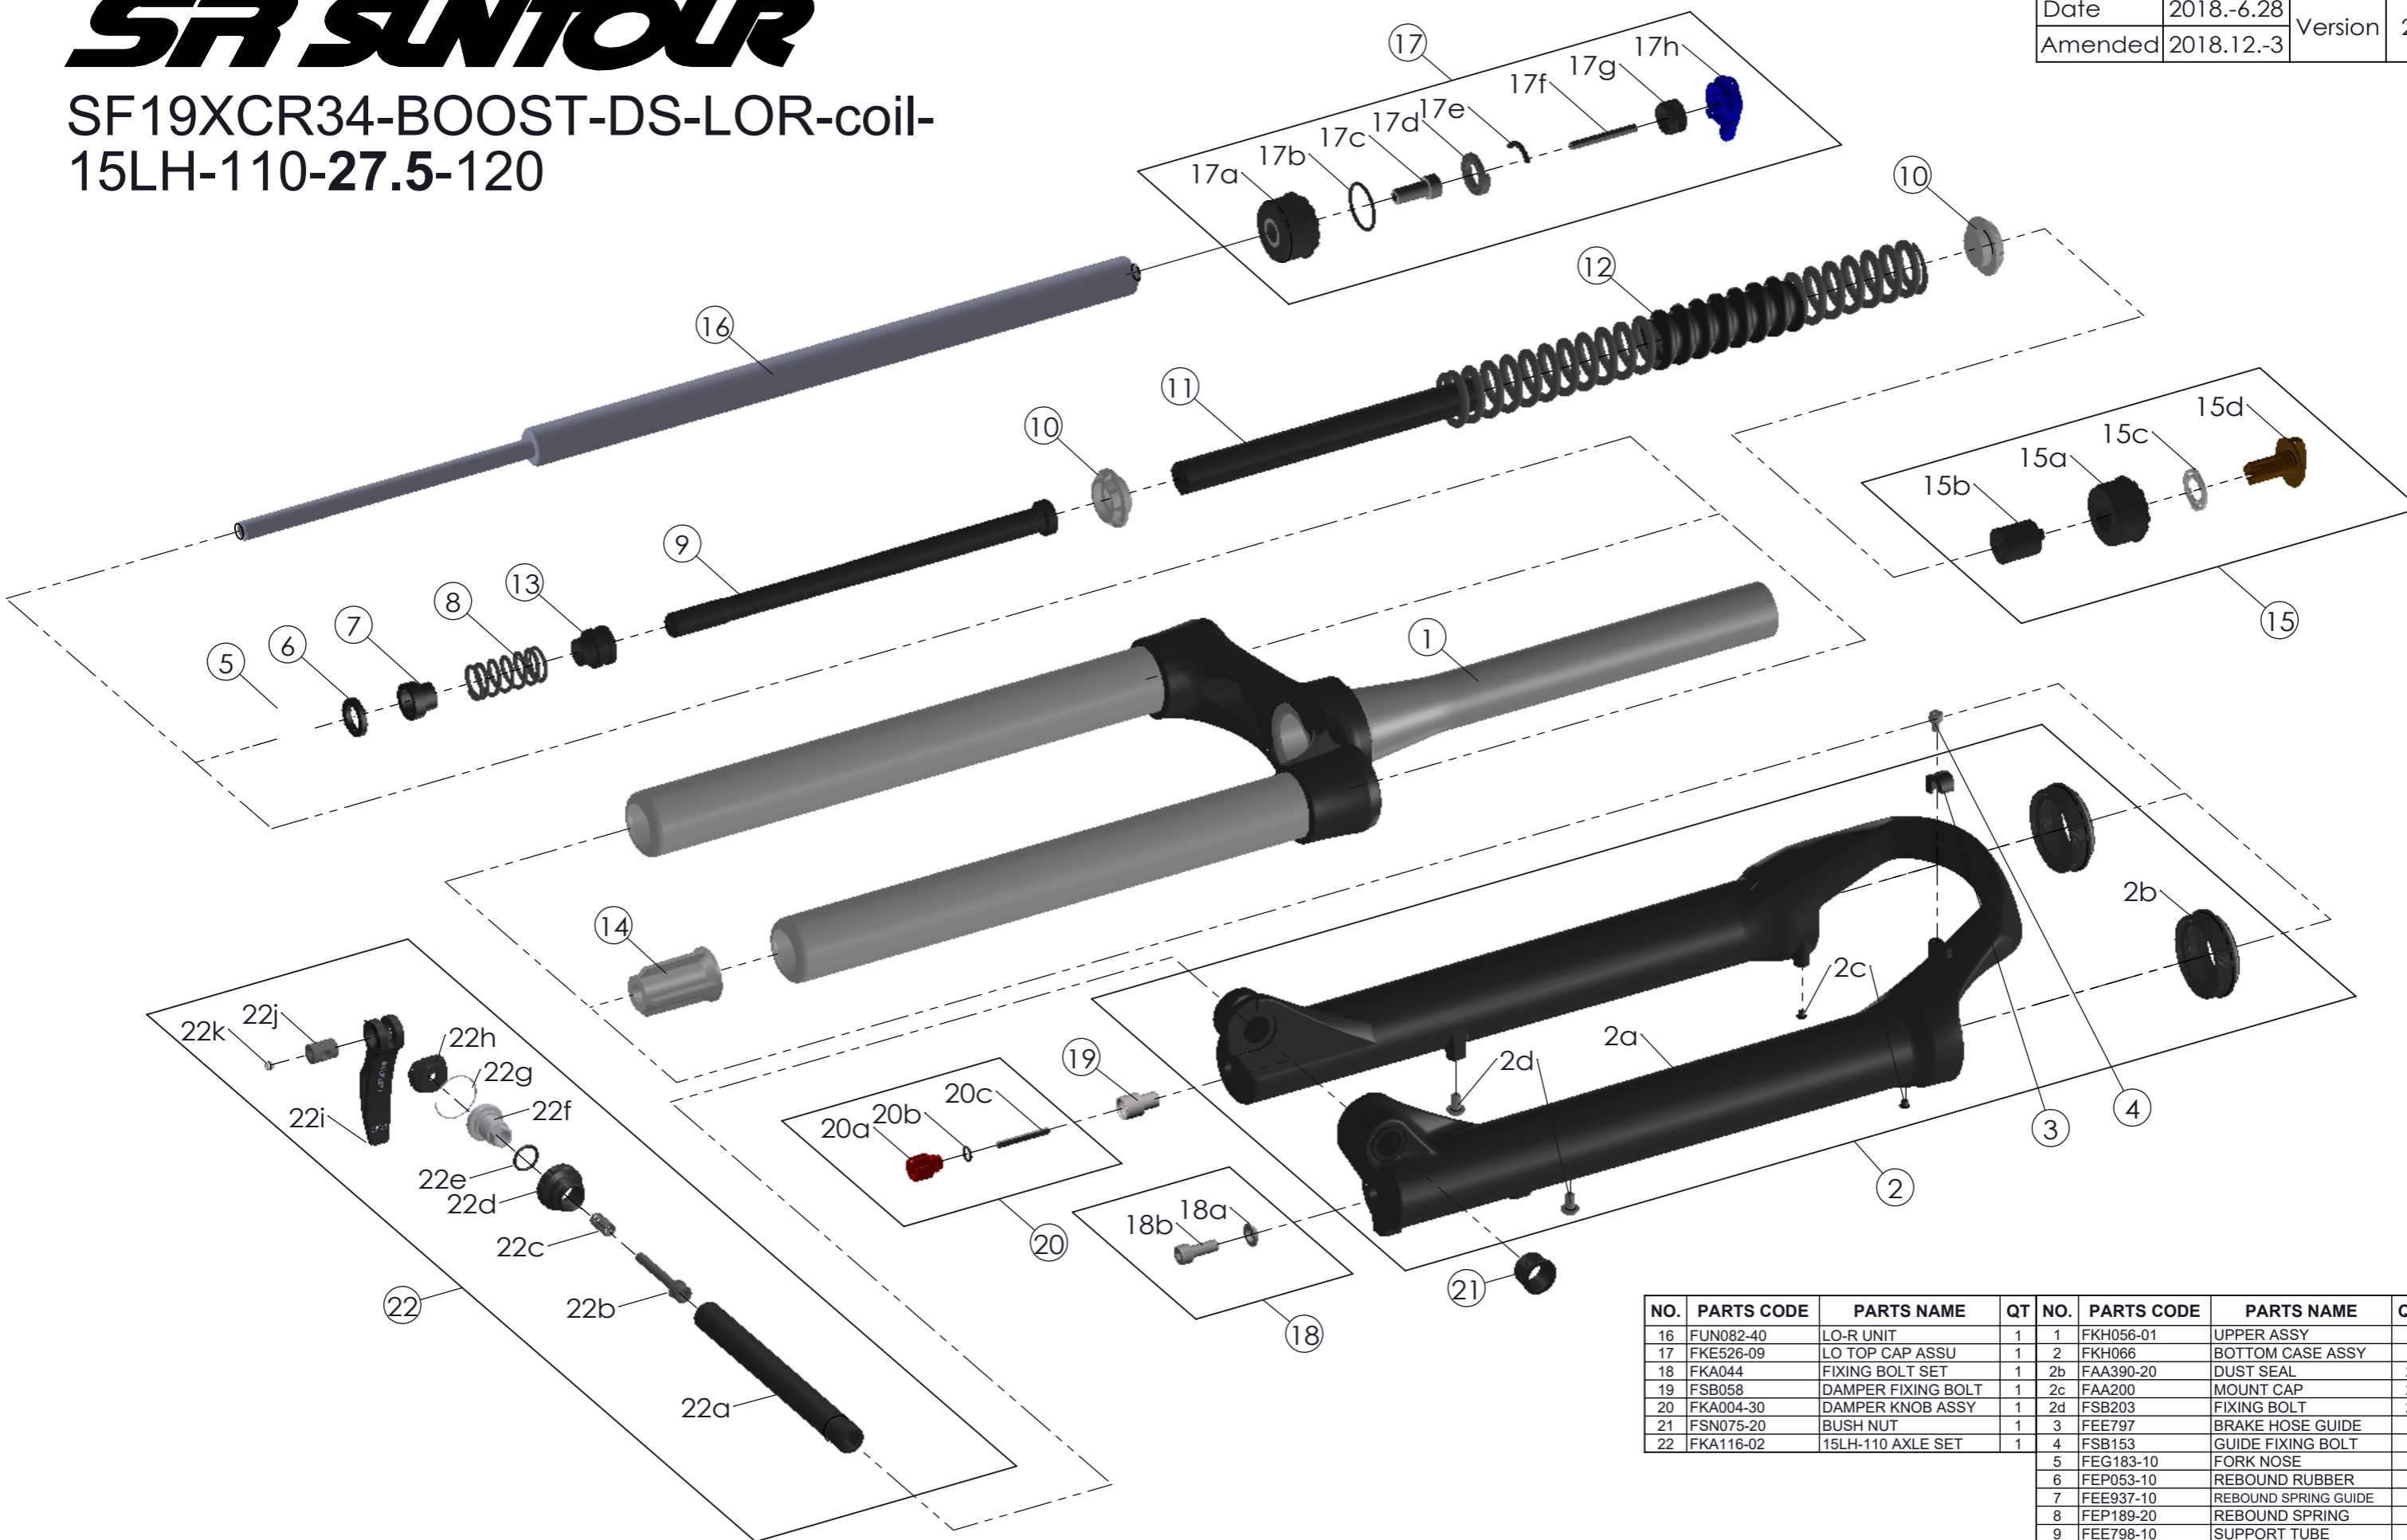

# SUNTOUR

SF19XCR34-BOOST-DS-LOR-coil-  
15LH-110-27.5-120

Date	2018.-6.28	Version	2
Amended	2018.12.-3		

NO.	PARTS CODE	PARTS NAME	QT	NO.	PARTS CODE	PARTS NAME	QT
16	FUN082-40	LO-R UNIT	1	1	FKH056-01	UPPER ASSY	1
17	FKE526-09	LO TOP CAP ASSU	1	2	FKH066	BOTTOM CASE ASSY	1
18	FKA044	FIXING BOLT SET	1	2b	FAA390-20	DUST SEAL	2
19	FSB058	DAMPER FIXING BOLT	1	2c	FAA200	MOUNT CAP	2
20	FKA004-30	DAMPER KNOB ASSY	1	2d	FSB203	FIXING BOLT	2
21	FSN075-20	BUSH NUT	1	3	FEE797	BRAKE HOSE GUIDE	1
22	FKA116-02	15LH-110 AXLE SET	1	4	FSB153	GUIDE FIXING BOLT	1
				5	FEG183-10	FORK NOSE	1
				6	FEP053-10	REBOUND RUBBER	1
				7	FEE937-10	REBOUND SPRING GUIDE	1
				8	FEP189-20	REBOUND SPRING	1
				9	FEE798-10	SUPPORT TUBE	1
				10	FEE262-60	SPRING GUIDE	2
				11	FEP775	DAMPER	1
				12	FEP770-01	MAIN SPRING	1
				13	FEG184-10	SPACER(10mm)	1
				14	FEE799-50	BOTTOM STOPPER	1
				15	FKE009-05	ADJUSTER ASSY	1