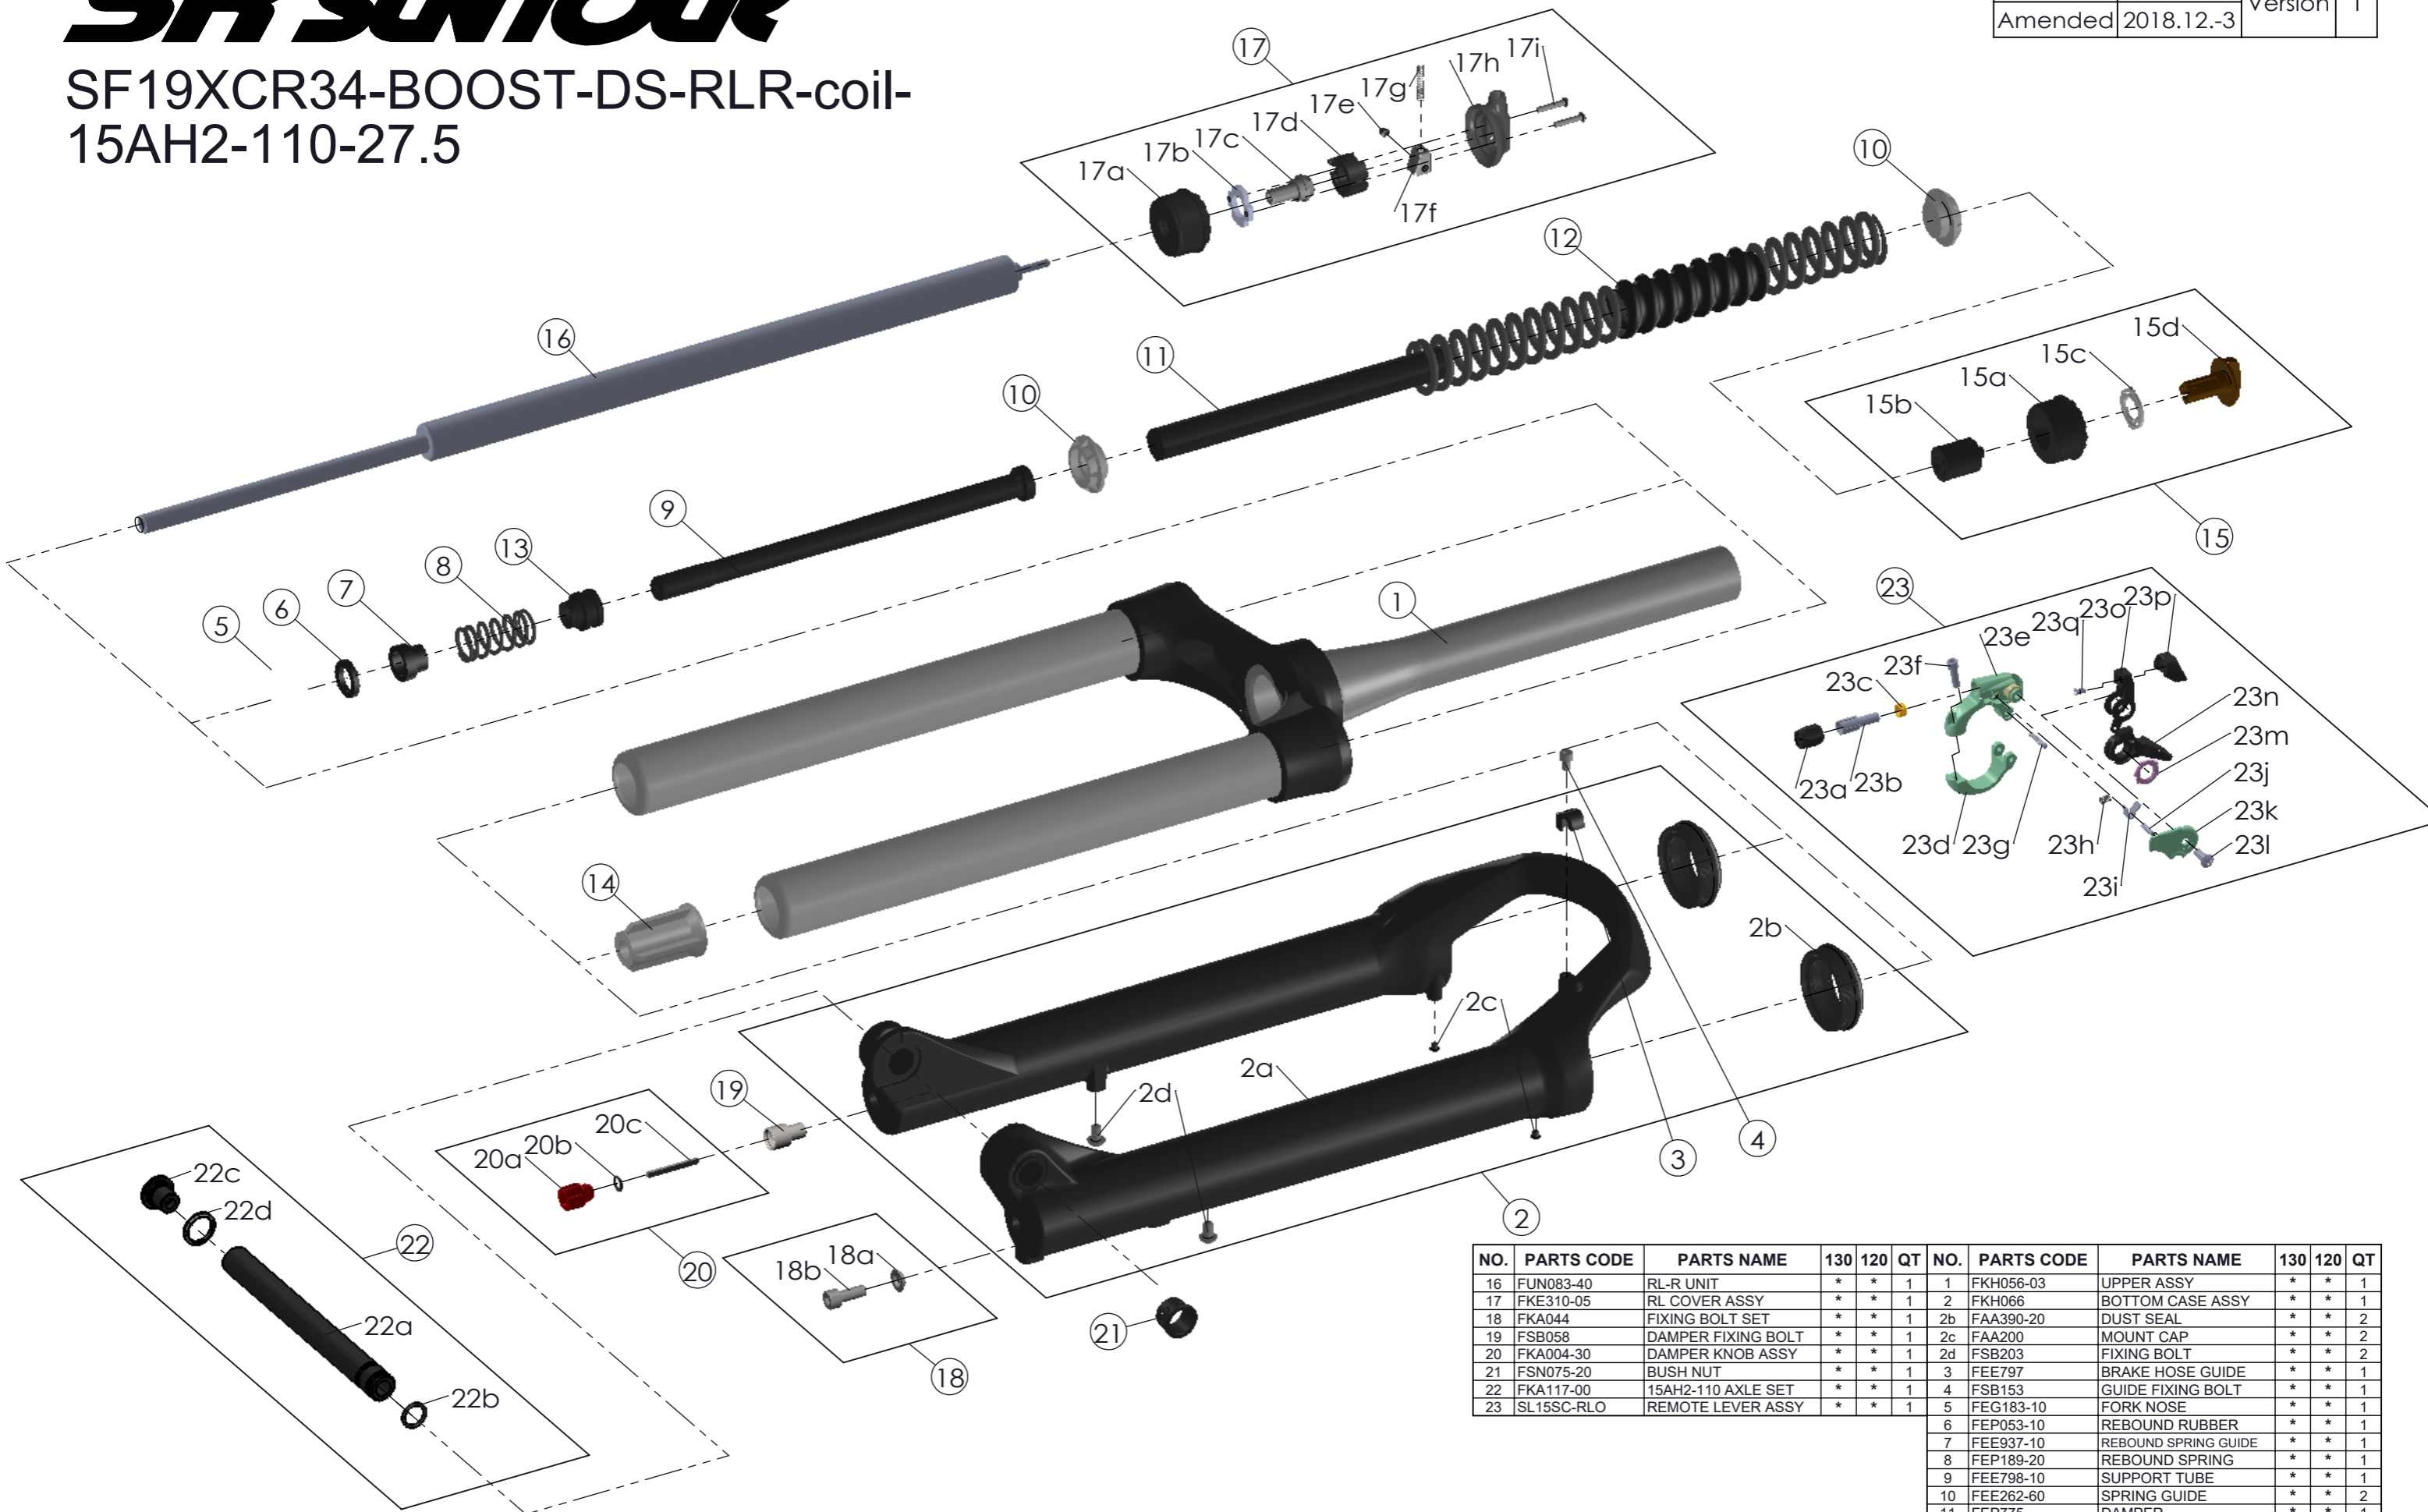

## SF19XCR34-BOOST-DS-RLR-coil-15AH2-110-27.5

Date	2018.-6.28	Version	1
Amended	2018.12.-3		

NO.	PARTS CODE	PARTS NAME	130	120	QT	NO.	PARTS CODE	PARTS NAME	130	120	QT
16	FUN083-40	RL-R UNIT	*	*	1	1	FKH056-03	UPPER ASSY	*	*	1
17	FKE310-05	RL COVER ASSY	*	*	1	2	FKH066	BOTTOM CASE ASSY	*	*	1
18	FKA044	FIXING BOLT SET	*	*	1	2b	FAA390-20	DUST SEAL	*	*	2
19	FSB058	DAMPER FIXING BOLT	*	*	1	2c	FAA200	MOUNT CAP	*	*	2
20	FKA004-30	DAMPER KNOB ASSY	*	*	1	2d	FSB203	FIXING BOLT	*	*	2
21	FSN075-20	BUSH NUT	*	*	1	3	FEE797	BRAKE HOSE GUIDE	*	*	1
22	FKA117-00	15AH2-110 AXLE SET	*	*	1	4	FSB153	GUIDE FIXING BOLT	*	*	1
23	SL15SC-RLO	REMOTE LEVER ASSY	*	*	1	5	FEG183-10	FORK NOSE	*	*	1
						6	FEP053-10	REBOUND RUBBER	*	*	1
						7	FEE937-10	REBOUND SPRING GUIDE	*	*	1
						8	FEP189-20	REBOUND SPRING	*	*	1
						9	FEE798-10	SUPPORT TUBE	*	*	1
						10	FEE262-60	SPRING GUIDE	*	*	2
						11	FEP775	DAMPER	*	*	1
						12	FEP769-01	MAIN SPRING	*	*	1
							FEP770-01		*	*	1
						13	FEG184-10	SPACER(10mm)	*	*	1
						14	FEE799-50	BOTTOM STOPPER	*	*	1
						15	FKE009-05	ADJUSTER ASSY	*	*	1