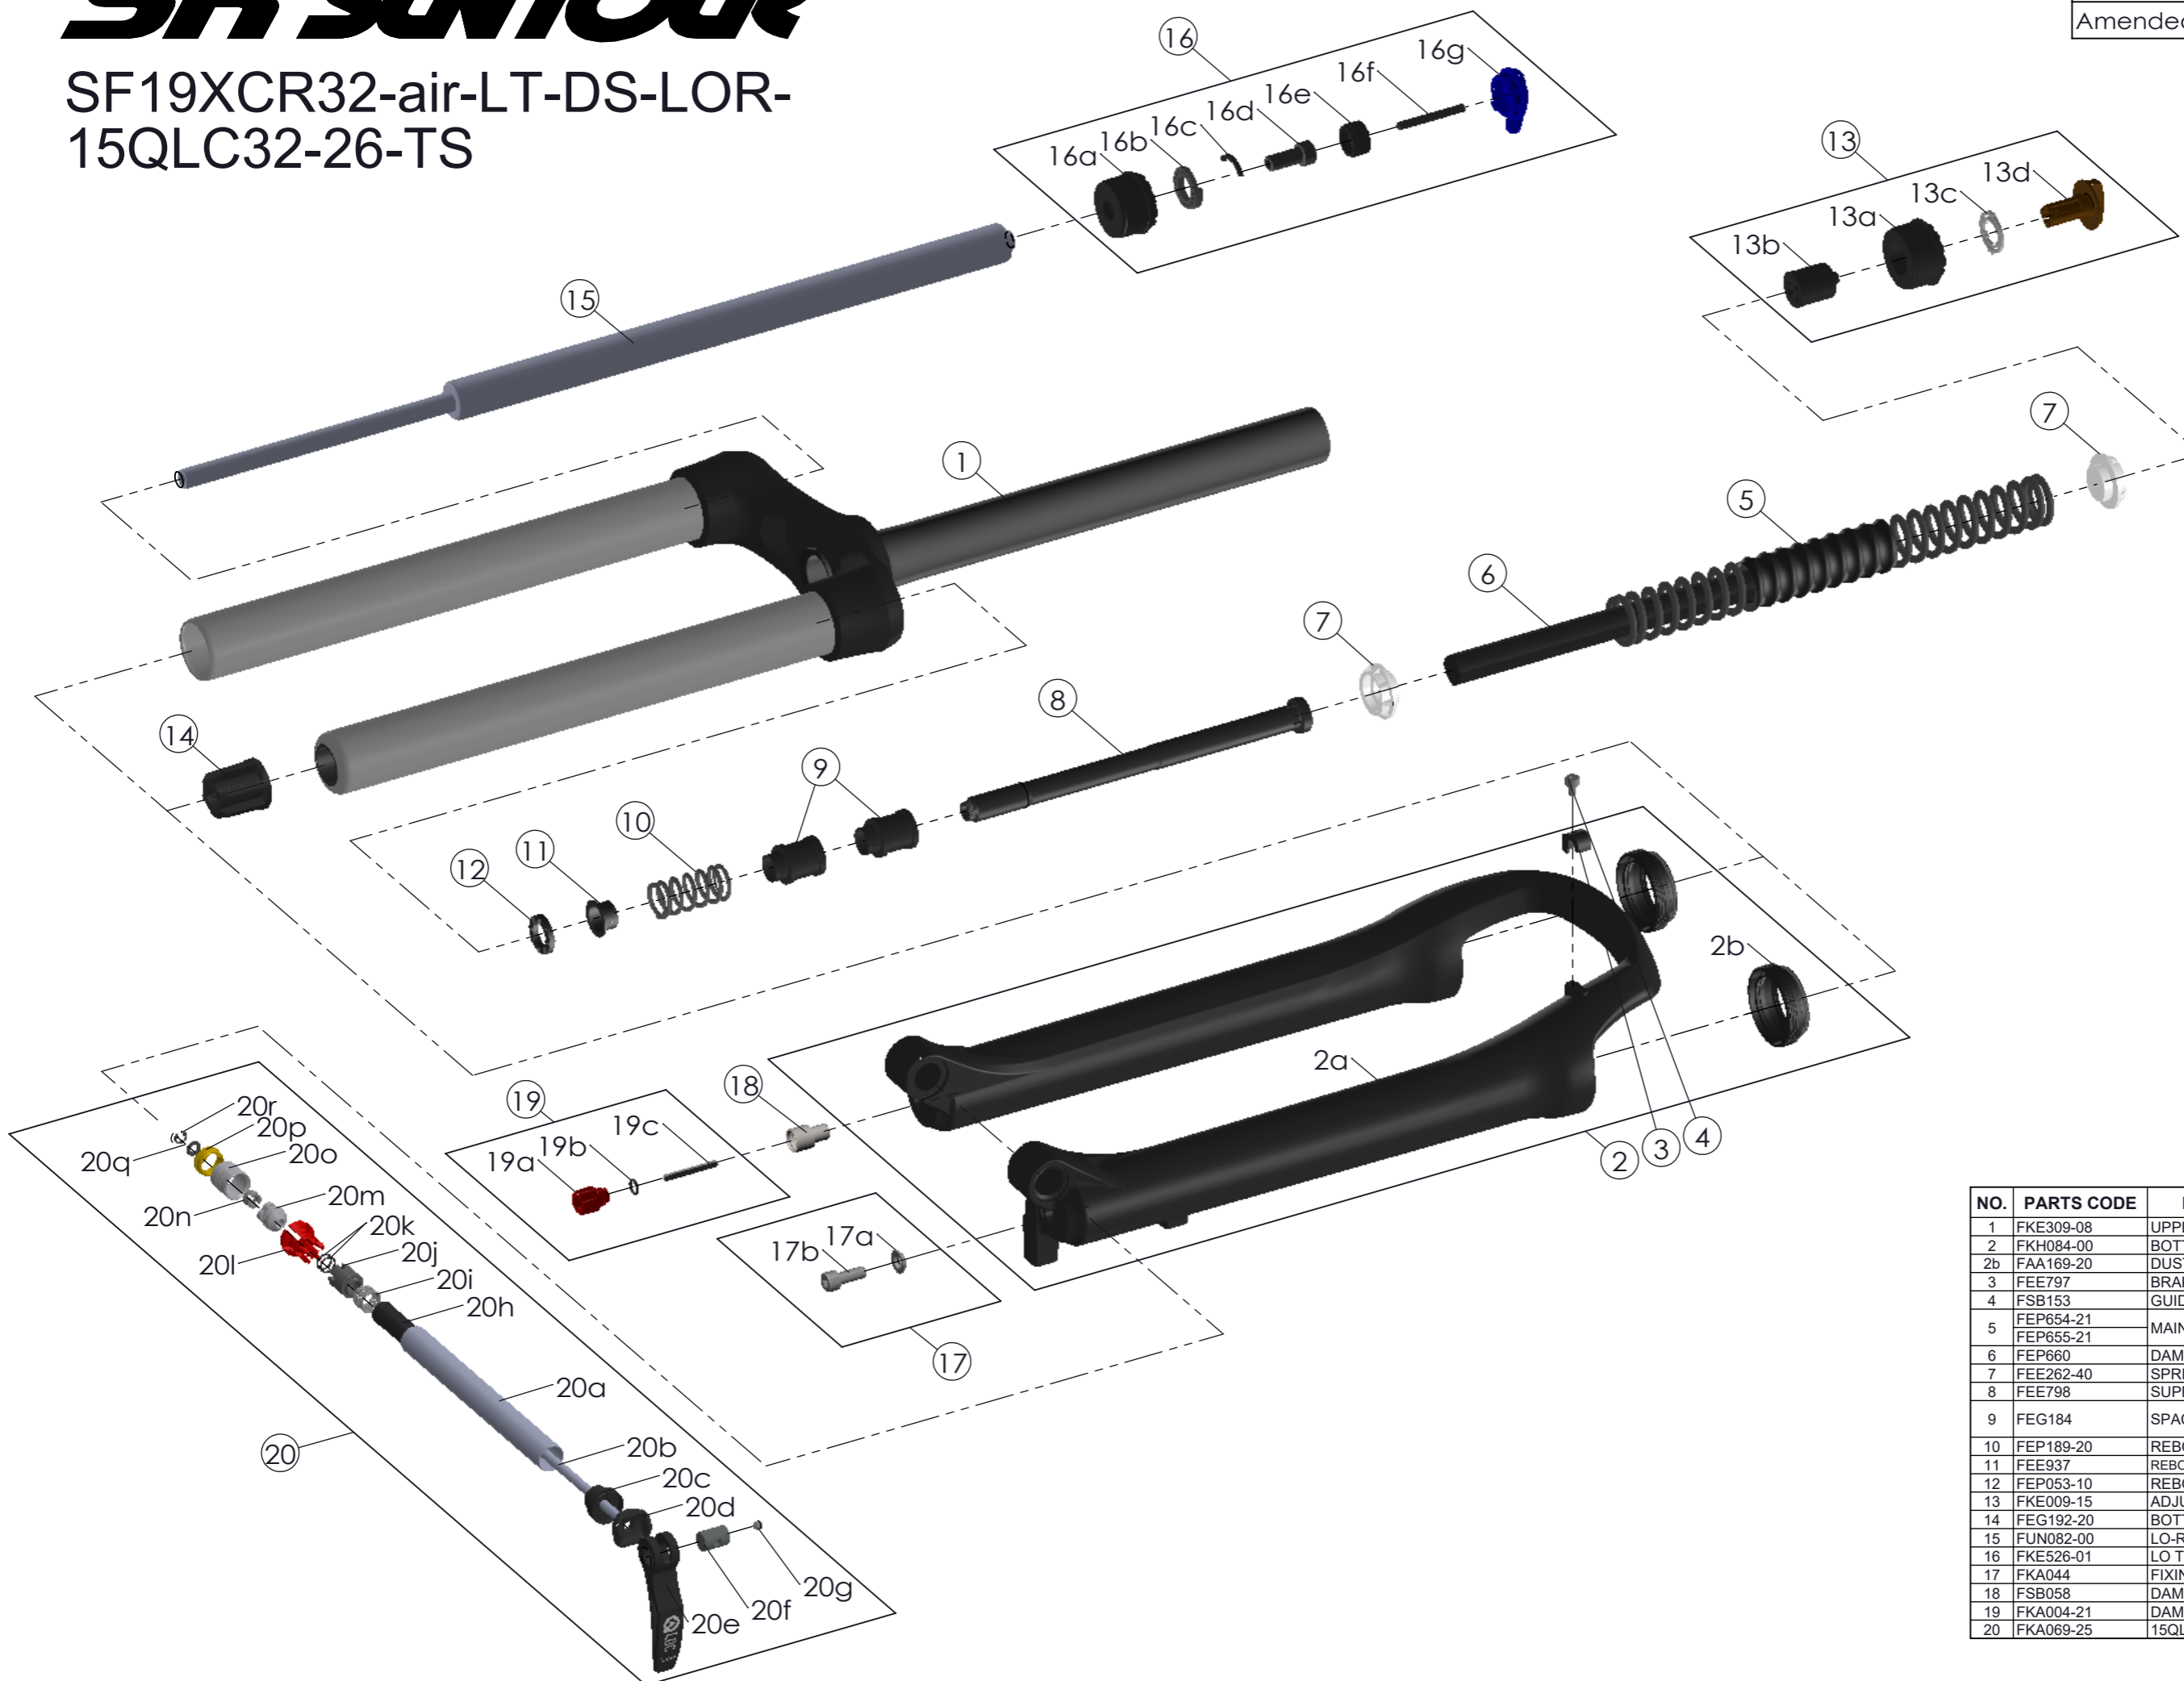

SUNTOUR

SF19XCR32-air-LT-DS-LOR-
15QLC32-26-TS

Date	2018.-9.-5	Version	0
Amended			

NO.	PARTS CODE	PARTS NAME	100	80	QT
1	FKE309-08	UPPER ASSY	*	*	1
2	FKH084-00	BOTTOM CASE ASSY	*	*	1
2b	FAA169-20	DUST SEAL	*	*	2
3	FEE797	BRAKE HOSE GUIDE	*	*	1
4	FSB153	GUIDE FIXING BOLT	*	*	1
5	FEP654-21	MAIN SPRING	*	*	1
6	FEP660	DAMPER	*	*	1
7	FEE262-40	SPRING GUIDE	*	*	1
8	FEE798	SUPPORT TUBE	*	*	1
9	FEG184	SPACER	*	*	2
10	FEP189-20	REBOUND SPRING	*	*	1
11	FEE937	REBOUND SPRING GUIDE	*	*	1
12	FEP053-10	REBOUND RUBBER	*	*	1
13	FKE009-15	ADJUSTER ASSY	*	*	1
14	FEG192-20	BOTTOM STOPPER	*	*	1
15	FUN082-00	LO-R UNIT	*	*	1
16	FKE526-01	LO TOP CAP ASSY	*	*	1
17	FKA044	FIXING BOLT SET	*	*	1
18	FSB058	DAMPER FIXING BOLT	*	*	1
19	FKA004-21	DAMPER KNOB ASSY	*	*	1
20	FKA069-25	15QLC32 AXLE SET	*	*	1