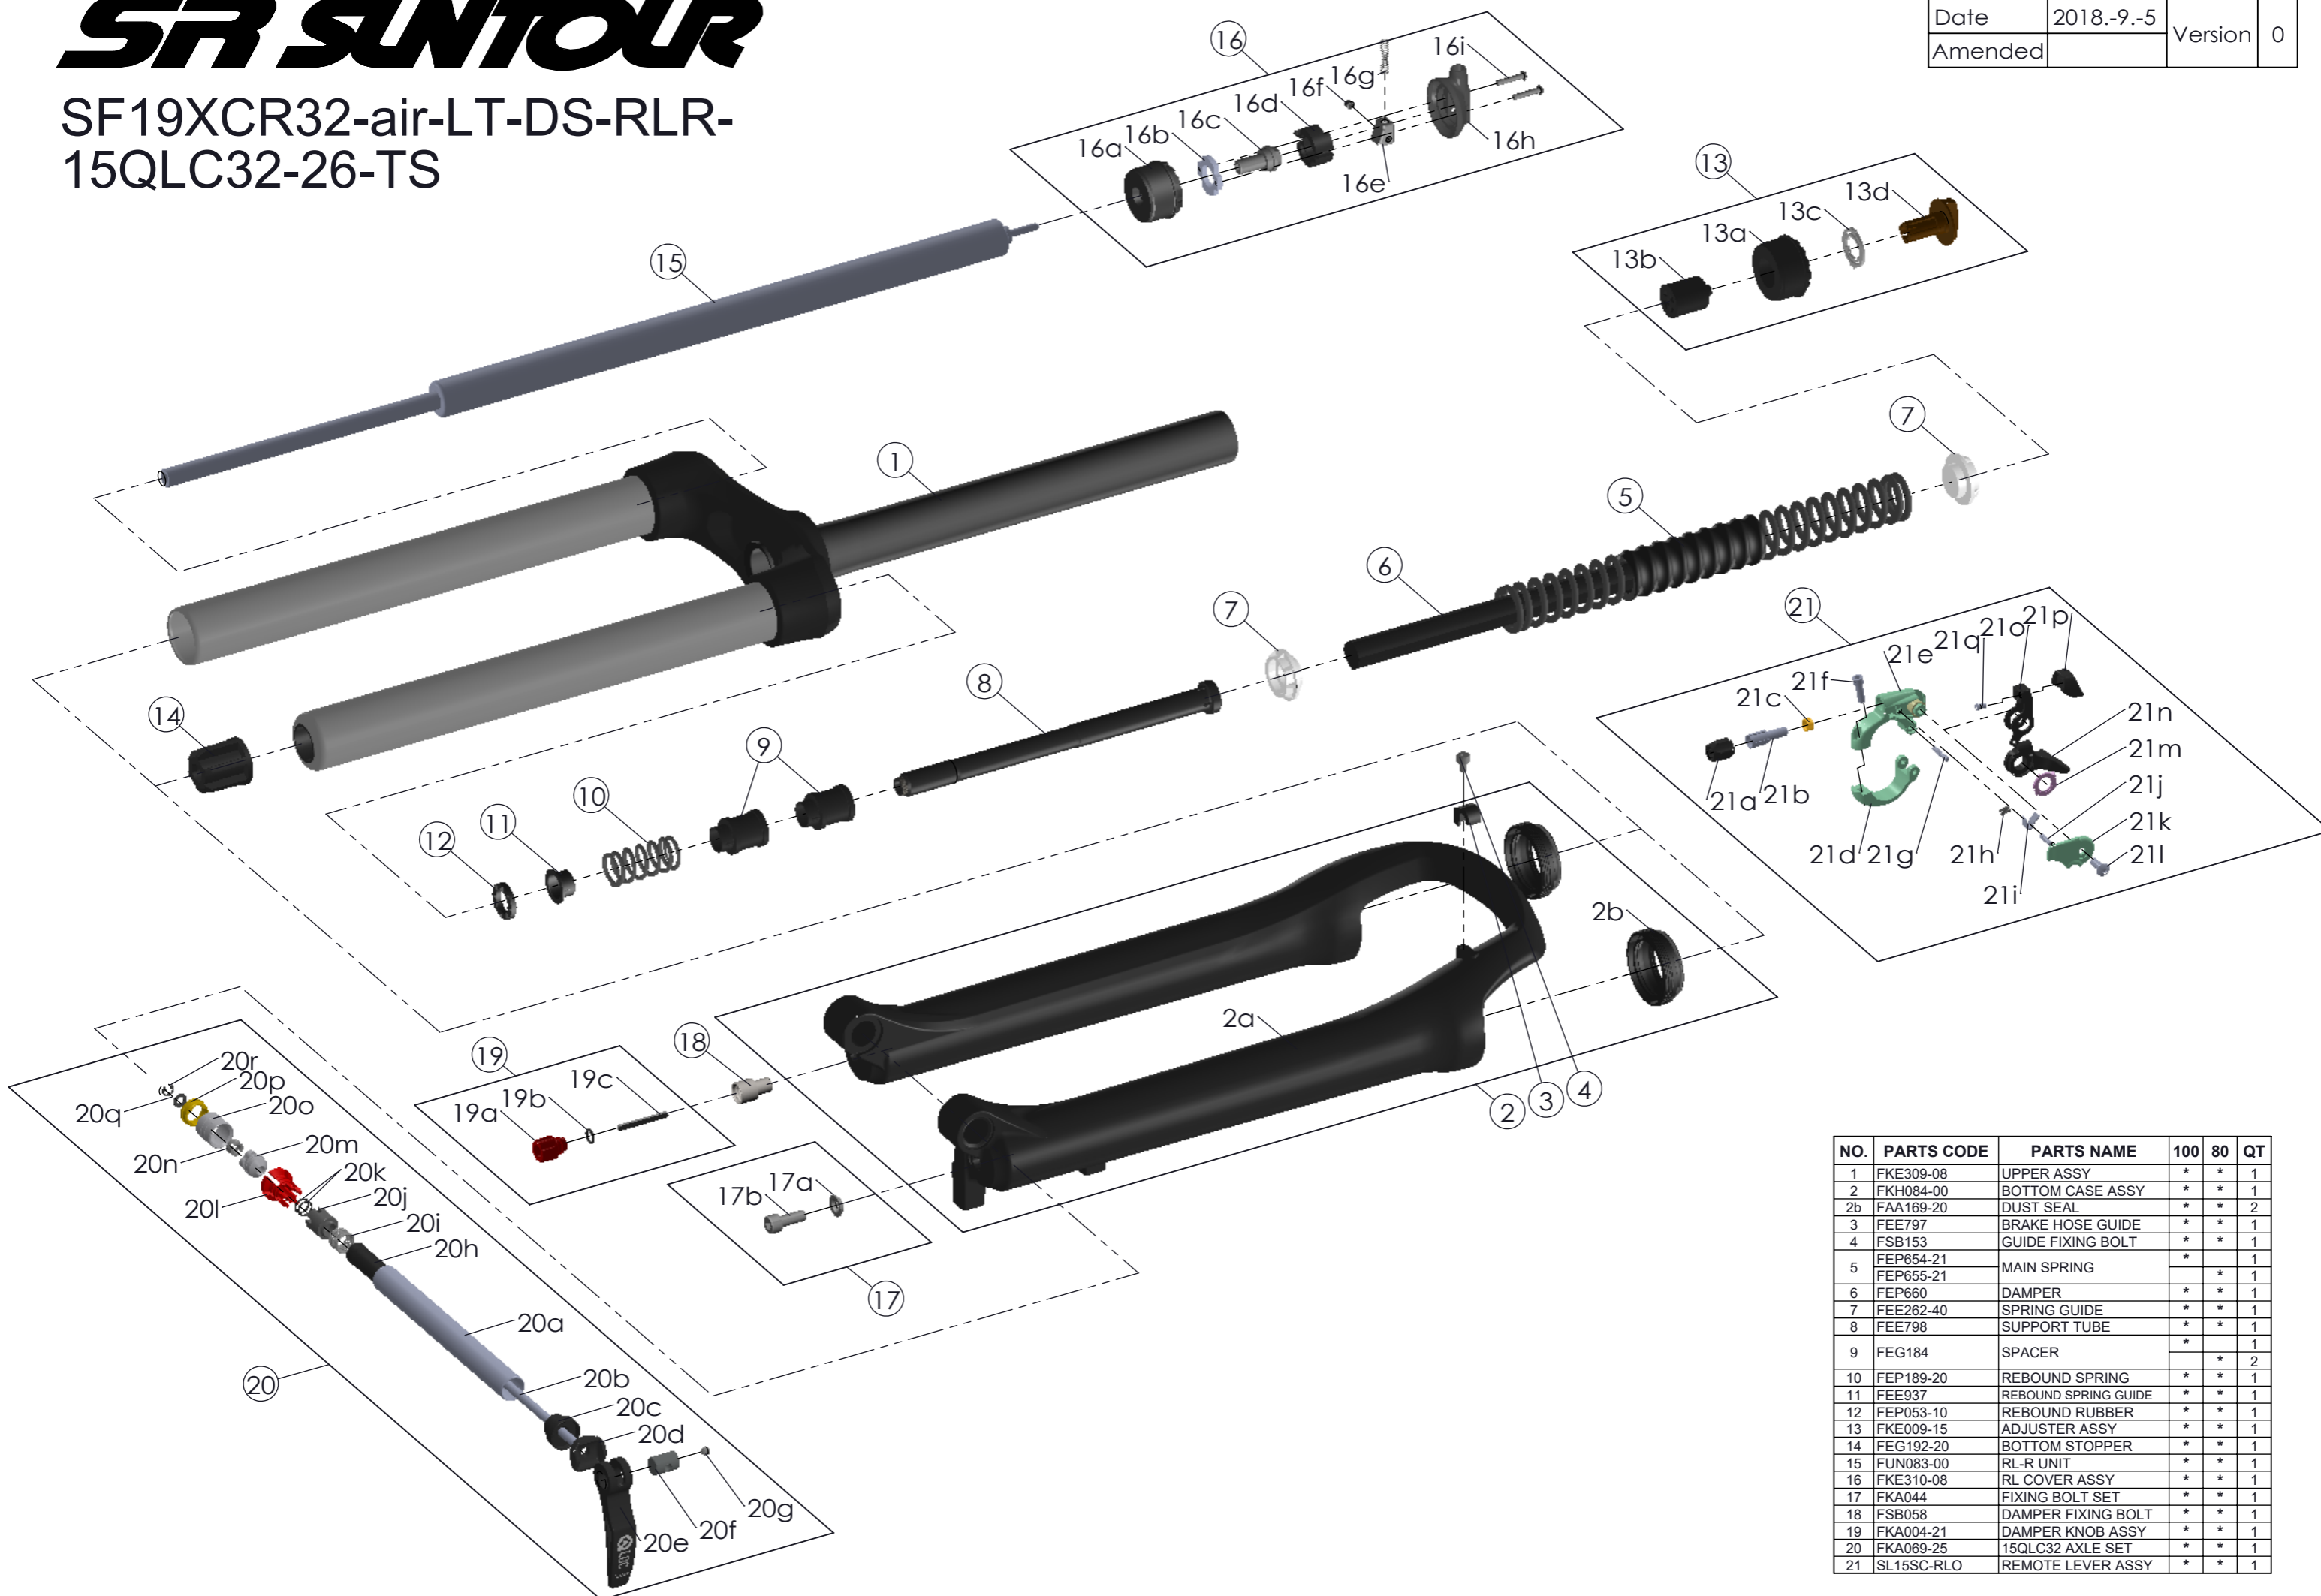

SUNTOUR

SF19XCR32-air-LT-DS-RLR-
15QLC32-26-TS

Date	2018.-9.-5	Version	0
Amended			

NO.	PARTS CODE	PARTS NAME	100	80	QT
1	FKE309-08	UPPER ASSY	*	*	1
2	FKH084-00	BOTTOM CASE ASSY	*	*	1
2b	FAA169-20	DUST SEAL	*	*	2
3	FEE797	BRAKE HOSE GUIDE	*	*	1
4	FSB153	GUIDE FIXING BOLT	*	*	1
5	FEP654-21	MAIN SPRING	*	*	1
6	FEP660	DAMPER	*	*	1
7	FEE262-40	SPRING GUIDE	*	*	1
8	FEE798	SUPPORT TUBE	*	*	1
9	FEG184	SPACER	*	*	2
10	FEP189-20	REBOUND SPRING	*	*	1
11	FEE937	REBOUND SPRING GUIDE	*	*	1
12	FEP053-10	REBOUND RUBBER	*	*	1
13	FKE009-15	ADJUSTER ASSY	*	*	1
14	FEG192-20	BOTTOM STOPPER	*	*	1
15	FUN083-00	RL-R UNIT	*	*	1
16	FKE310-08	RL COVER ASSY	*	*	1
17	FKA044	FIXING BOLT SET	*	*	1
18	FSB058	DAMPER FIXING BOLT	*	*	1
19	FKA004-21	DAMPER KNOB ASSY	*	*	1
20	FKA069-25	15QLC32 AXLE SET	*	*	1
21	SL15SC-RLO	REMOTE LEVER ASSY	*	*	1