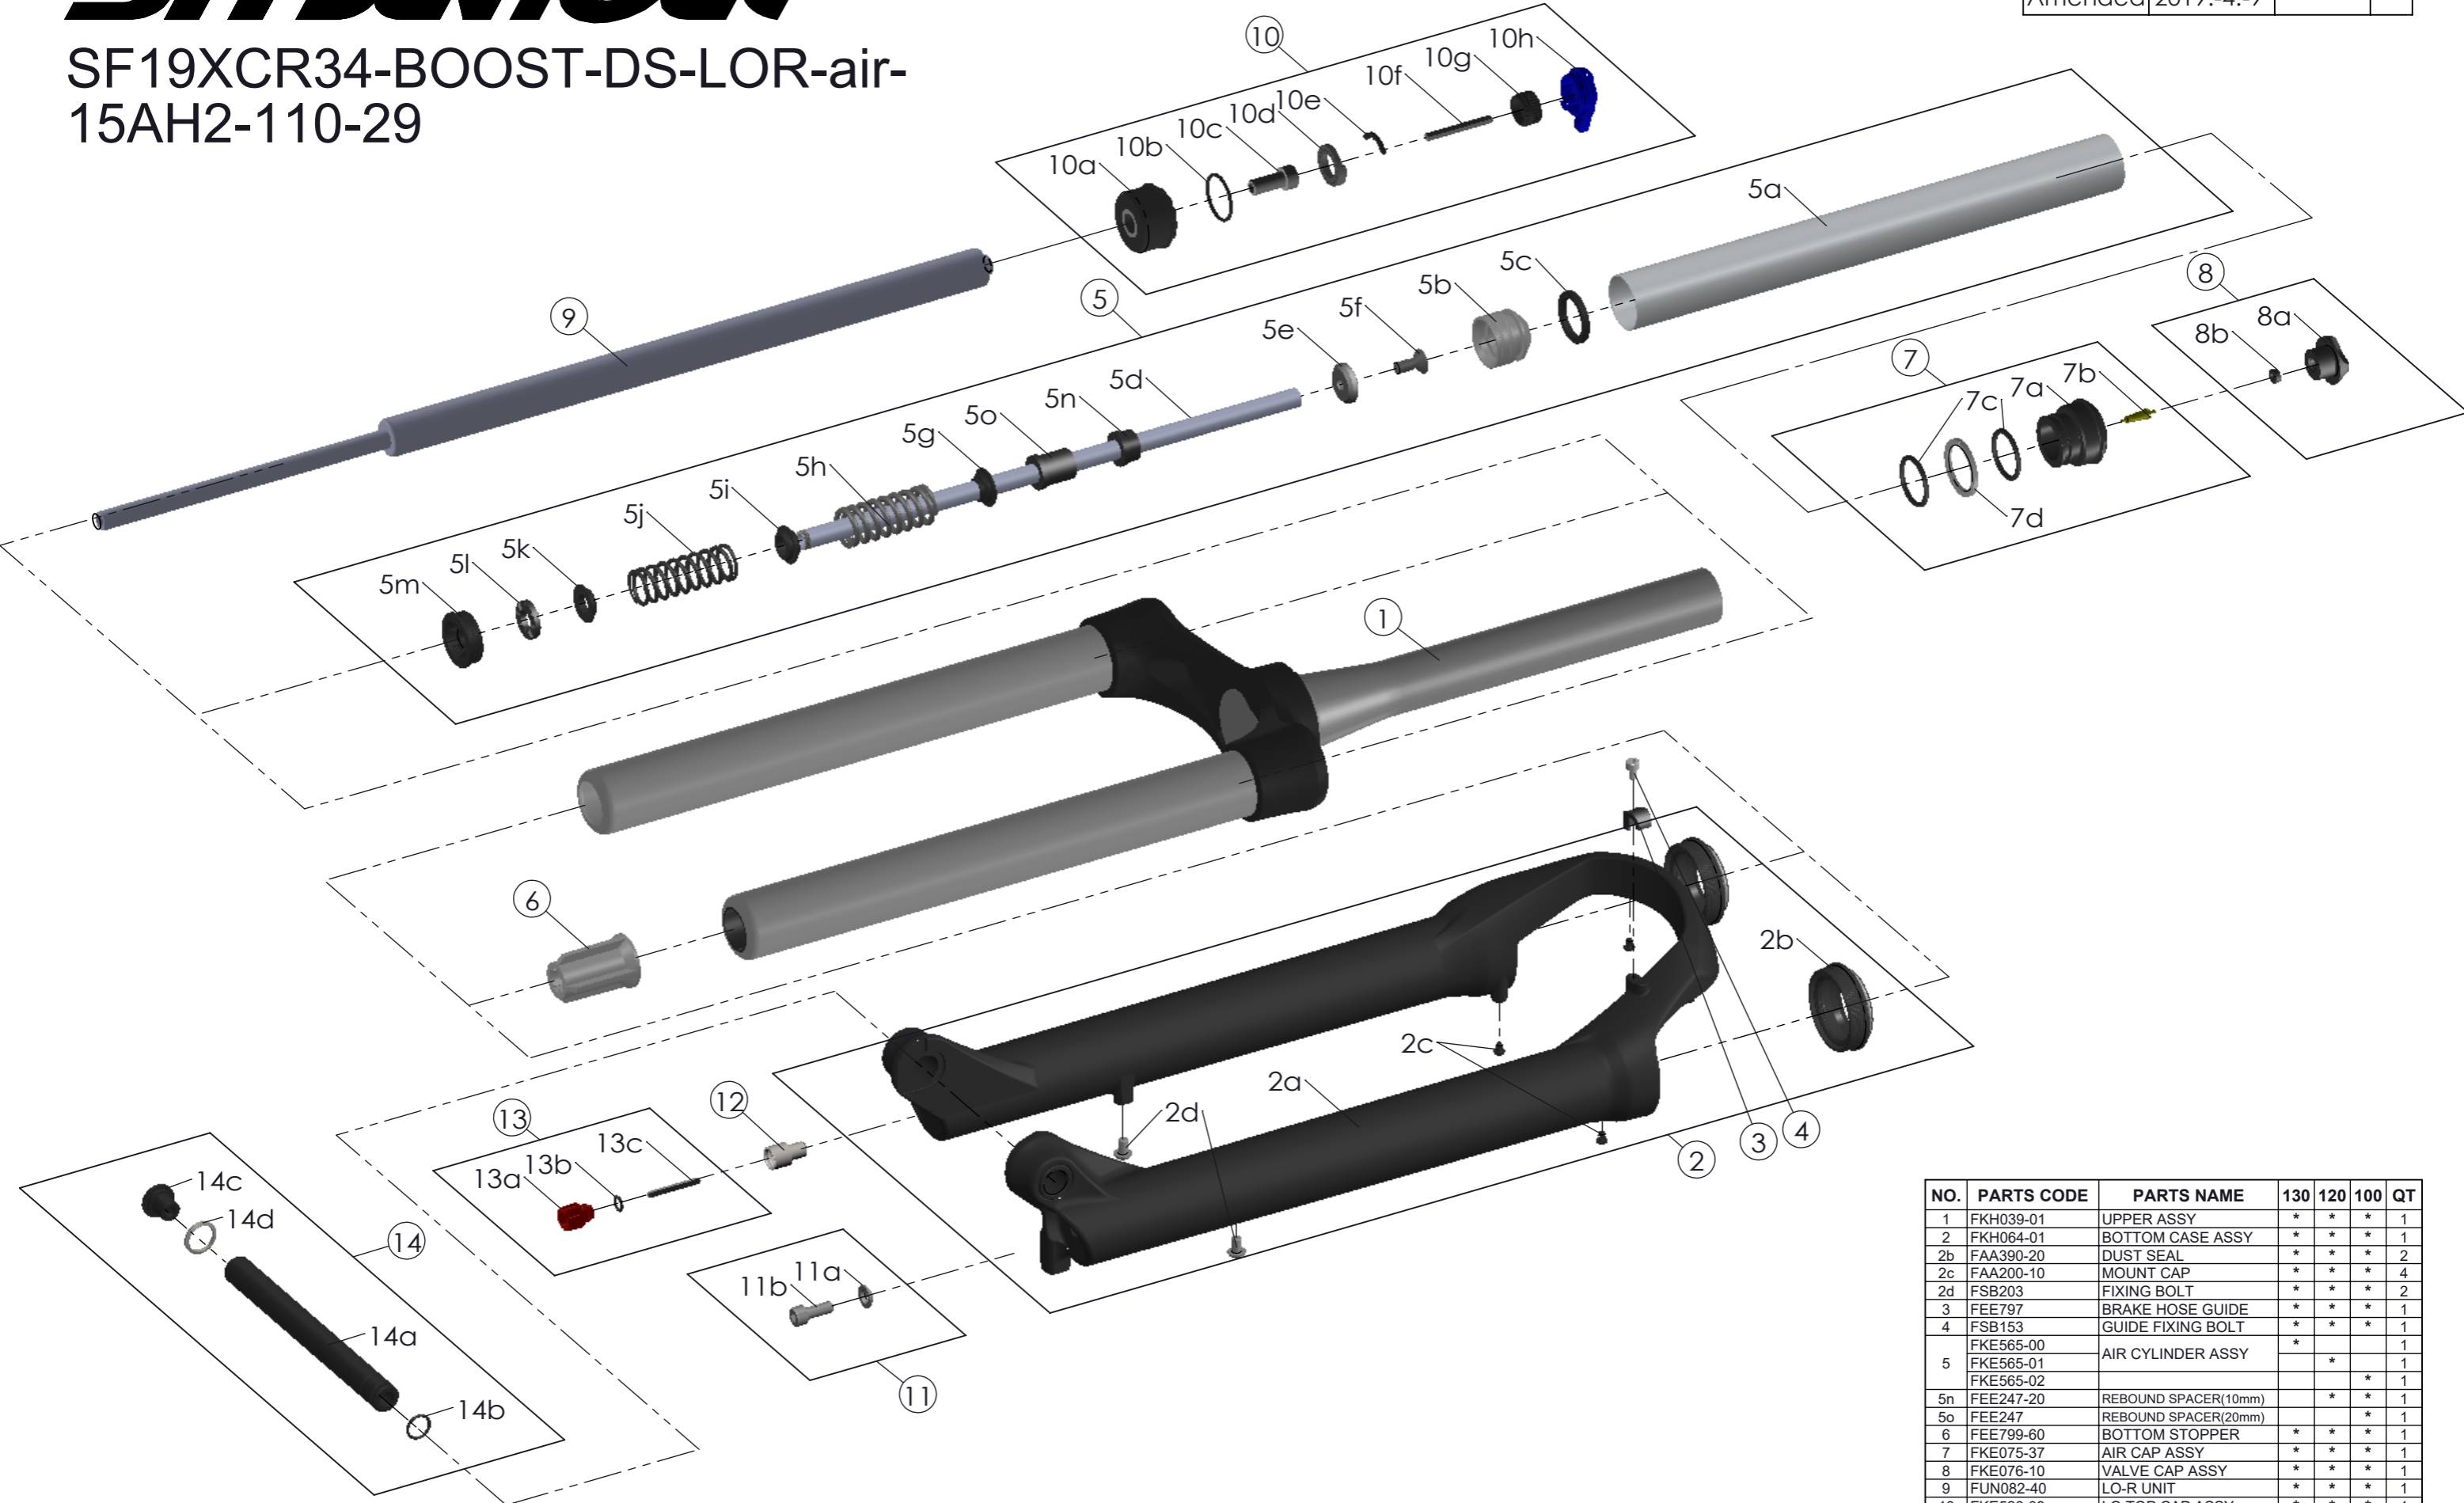

SUNTOUR

SF19XCR34-BOOST-DS-LOR-air-15AH2-110-29

Date	2018.-8.20	Version	3
Amended	2019.-4.-9		

NO.	PARTS CODE	PARTS NAME	130	120	100	QT
1	FKH039-01	UPPER ASSY	*	*	*	1
2	FKH064-01	BOTTOM CASE ASSY	*	*	*	1
2b	FAA390-20	DUST SEAL	*	*	*	2
2c	FAA200-10	MOUNT CAP	*	*	*	4
2d	FSB203	FIXING BOLT	*	*	*	2
3	FEE797	BRAKE HOSE GUIDE	*	*	*	1
4	FSB153	GUIDE FIXING BOLT	*	*	*	1
5	FKE565-00	AIR CYLINDER ASSY	*	*	*	1
	FKE565-01		*	*	*	1
	FKE565-02		*	*	*	1
5n	FEE247-20	REBOUND SPACER(10mm)	*	*	*	1
5o	FEE247	REBOUND SPACER(20mm)	*	*	*	1
6	FEE799-60	BOTTOM STOPPER	*	*	*	1
7	FKE075-37	AIR CAP ASSY	*	*	*	1
8	FKE076-10	VALVE CAP ASSY	*	*	*	1
9	FUN082-40	LO-R UNIT	*	*	*	1
10	FKE526-09	LO TOP CAP ASSY	*	*	*	1
11	FKA044	FIXING BOLT SET	*	*	*	1
12	FSB058	DAMPER FIXING BOLT	*	*	*	1
13	FKA004-30	DAMPER KNOB ASSY	*	*	*	1
14	FKA117-00	15AH2-110 AXLE SET	*	*	*	1