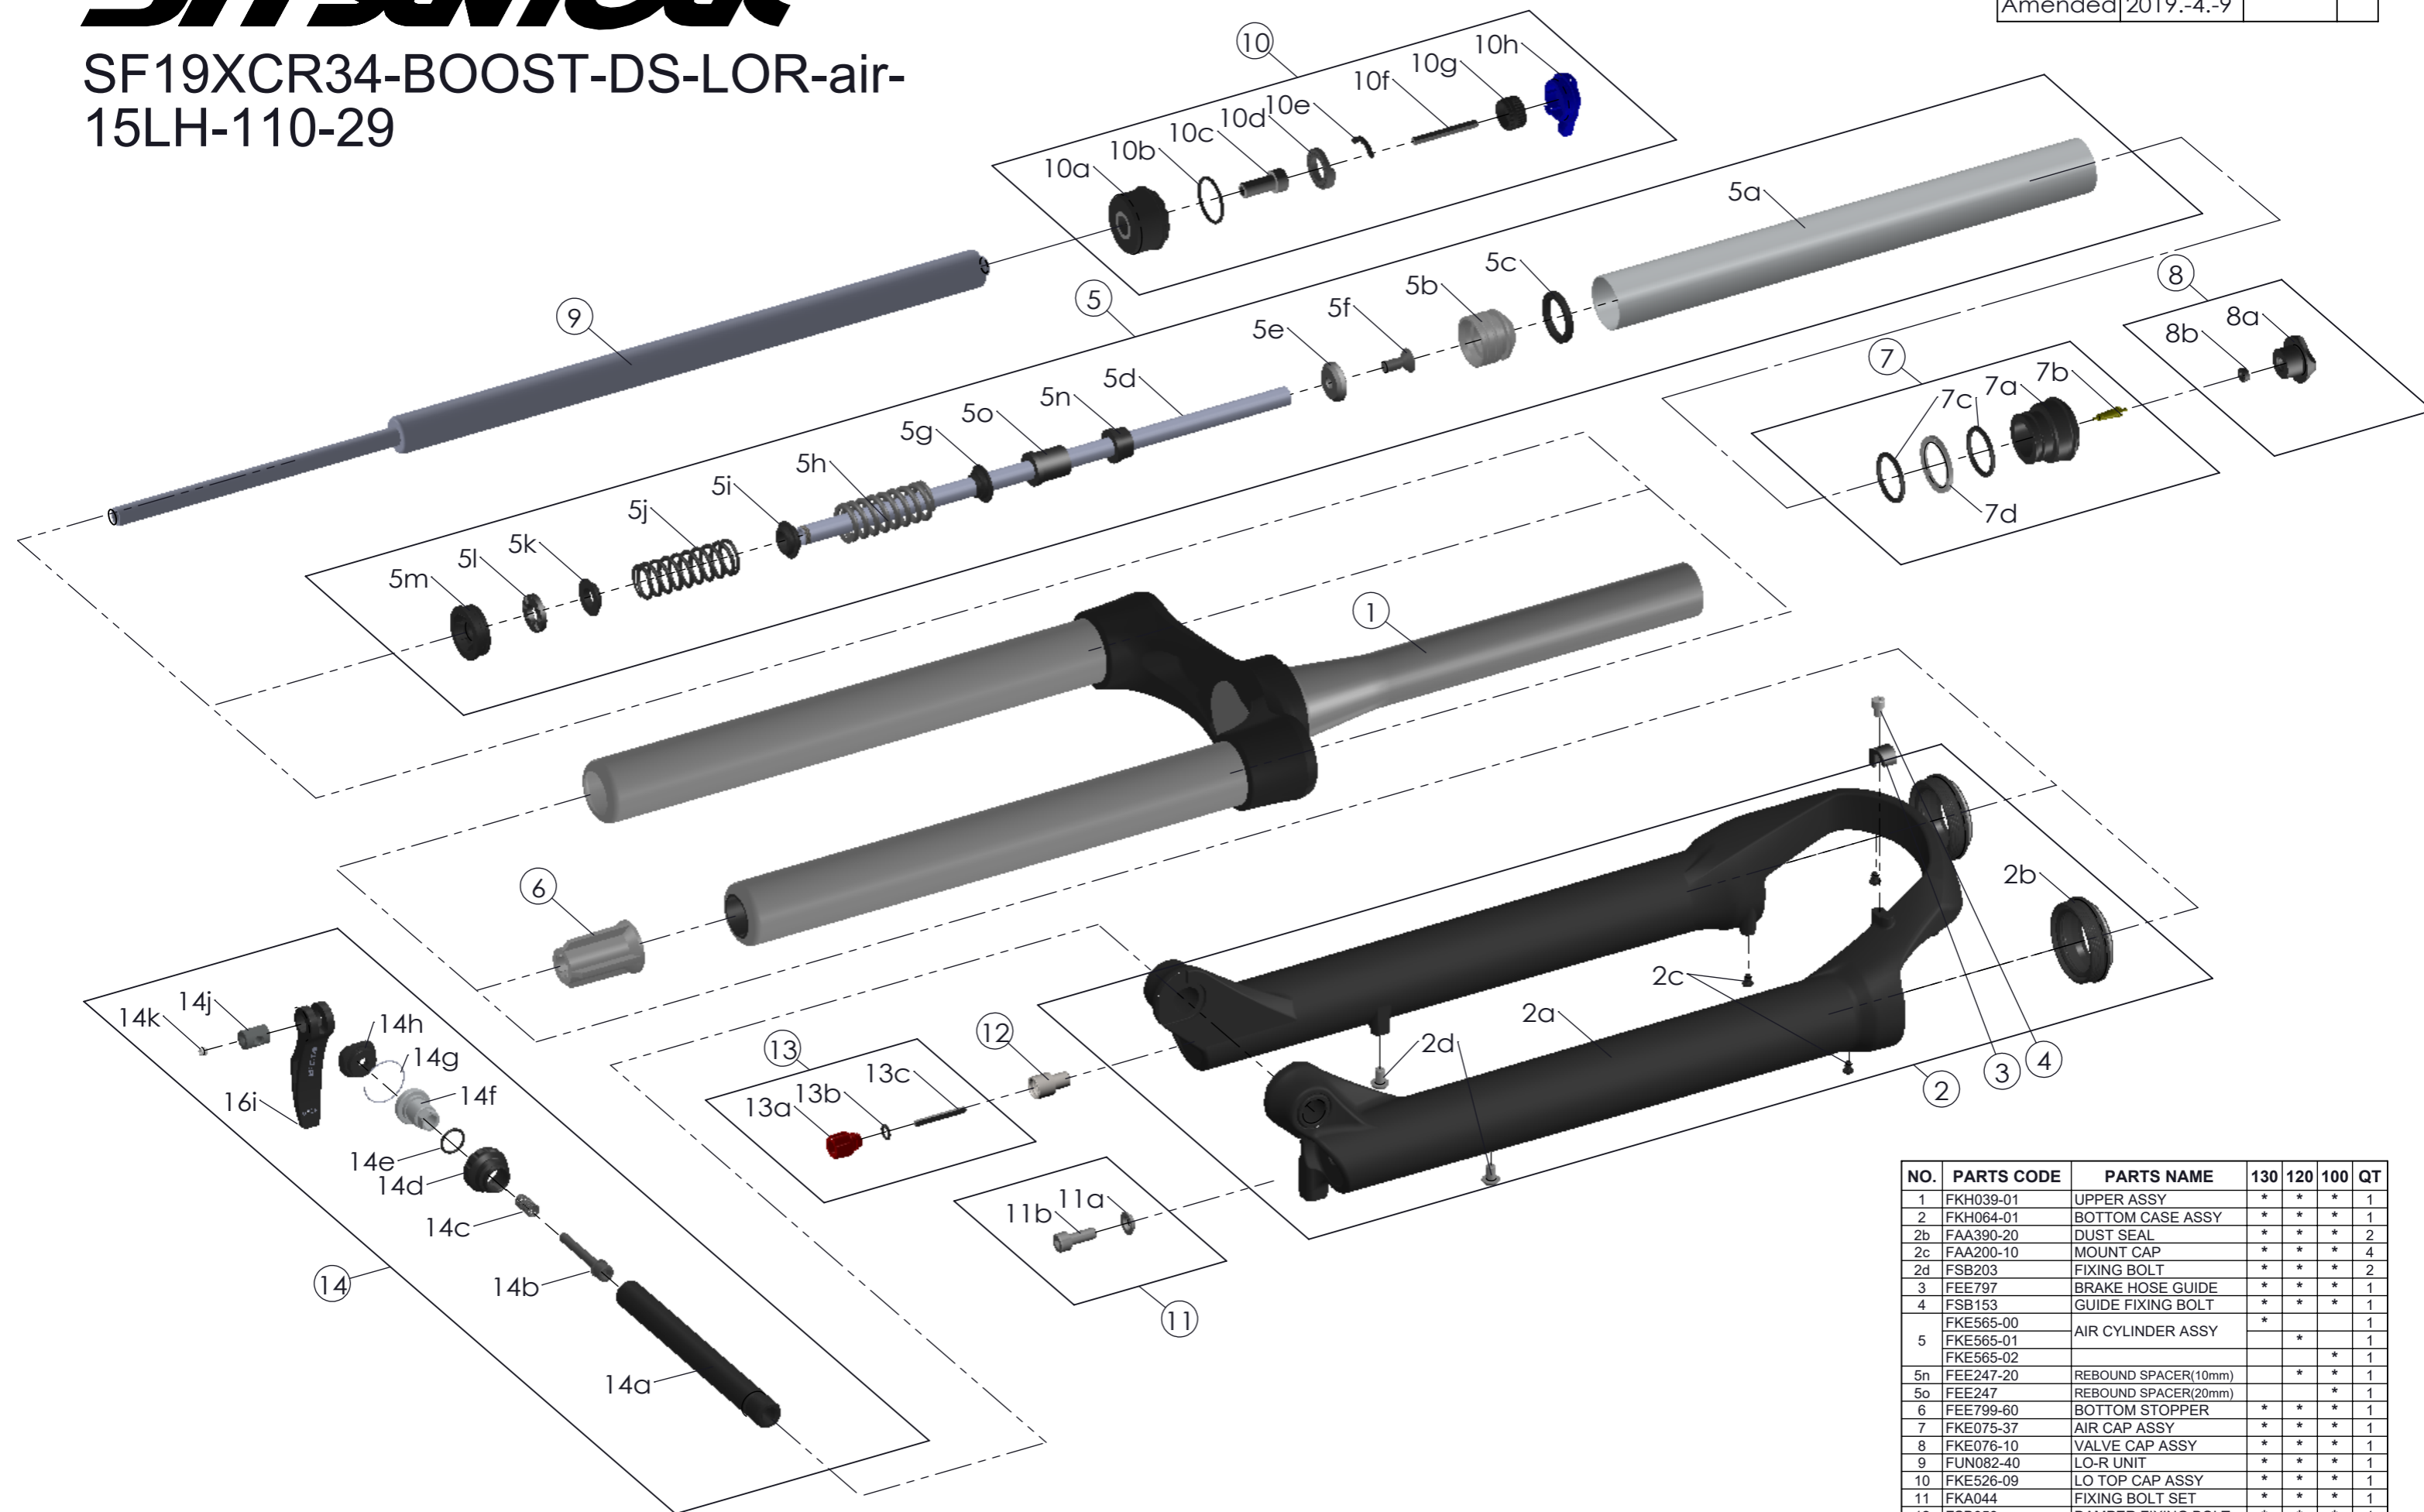

SUNTOUR

SF19XCR34-BOOST-DS-LOR-air-15LH-110-29

Date	2018.-8.20	Version	3
Amended	2019.-4.-9		

NO.	PARTS CODE	PARTS NAME	130	120	100	QT
1	FKH039-01	UPPER ASSY	*	*	*	1
2	FKH064-01	BOTTOM CASE ASSY	*	*	*	1
2b	FAA390-20	DUST SEAL	*	*	*	2
2c	FAA200-10	MOUNT CAP	*	*	*	4
2d	FSB203	FIXING BOLT	*	*	*	2
3	FEE797	BRAKE HOSE GUIDE	*	*	*	1
4	FSB153	GUIDE FIXING BOLT	*	*	*	1
	FKE565-00	AIR CYLINDER ASSY	*			1
5	FKE565-01			*		1
	FKE565-02			*		1
5n	FEE247-20	REBOUND SPACER(10mm)		*	*	1
5o	FEE247	REBOUND SPACER(20mm)		*	*	1
6	FEE799-60	BOTTOM STOPPER	*	*	*	1
7	FKE075-37	AIR CAP ASSY	*	*	*	1
8	FKE076-10	VALVE CAP ASSY	*	*	*	1
9	FUN082-40	LO-R UNIT	*	*	*	1
10	FKE526-09	LO TOP CAP ASSY	*	*	*	1
11	FKA044	FIXING BOLT SET	*	*	*	1
12	FSB058	DAMPER FIXING BOLT	*	*	*	1
13	FKA004-30	DAMPER KNOB ASSY	*	*	*	1
14	FKA116-02	15LH-110 AXLE SET	*	*	*	1