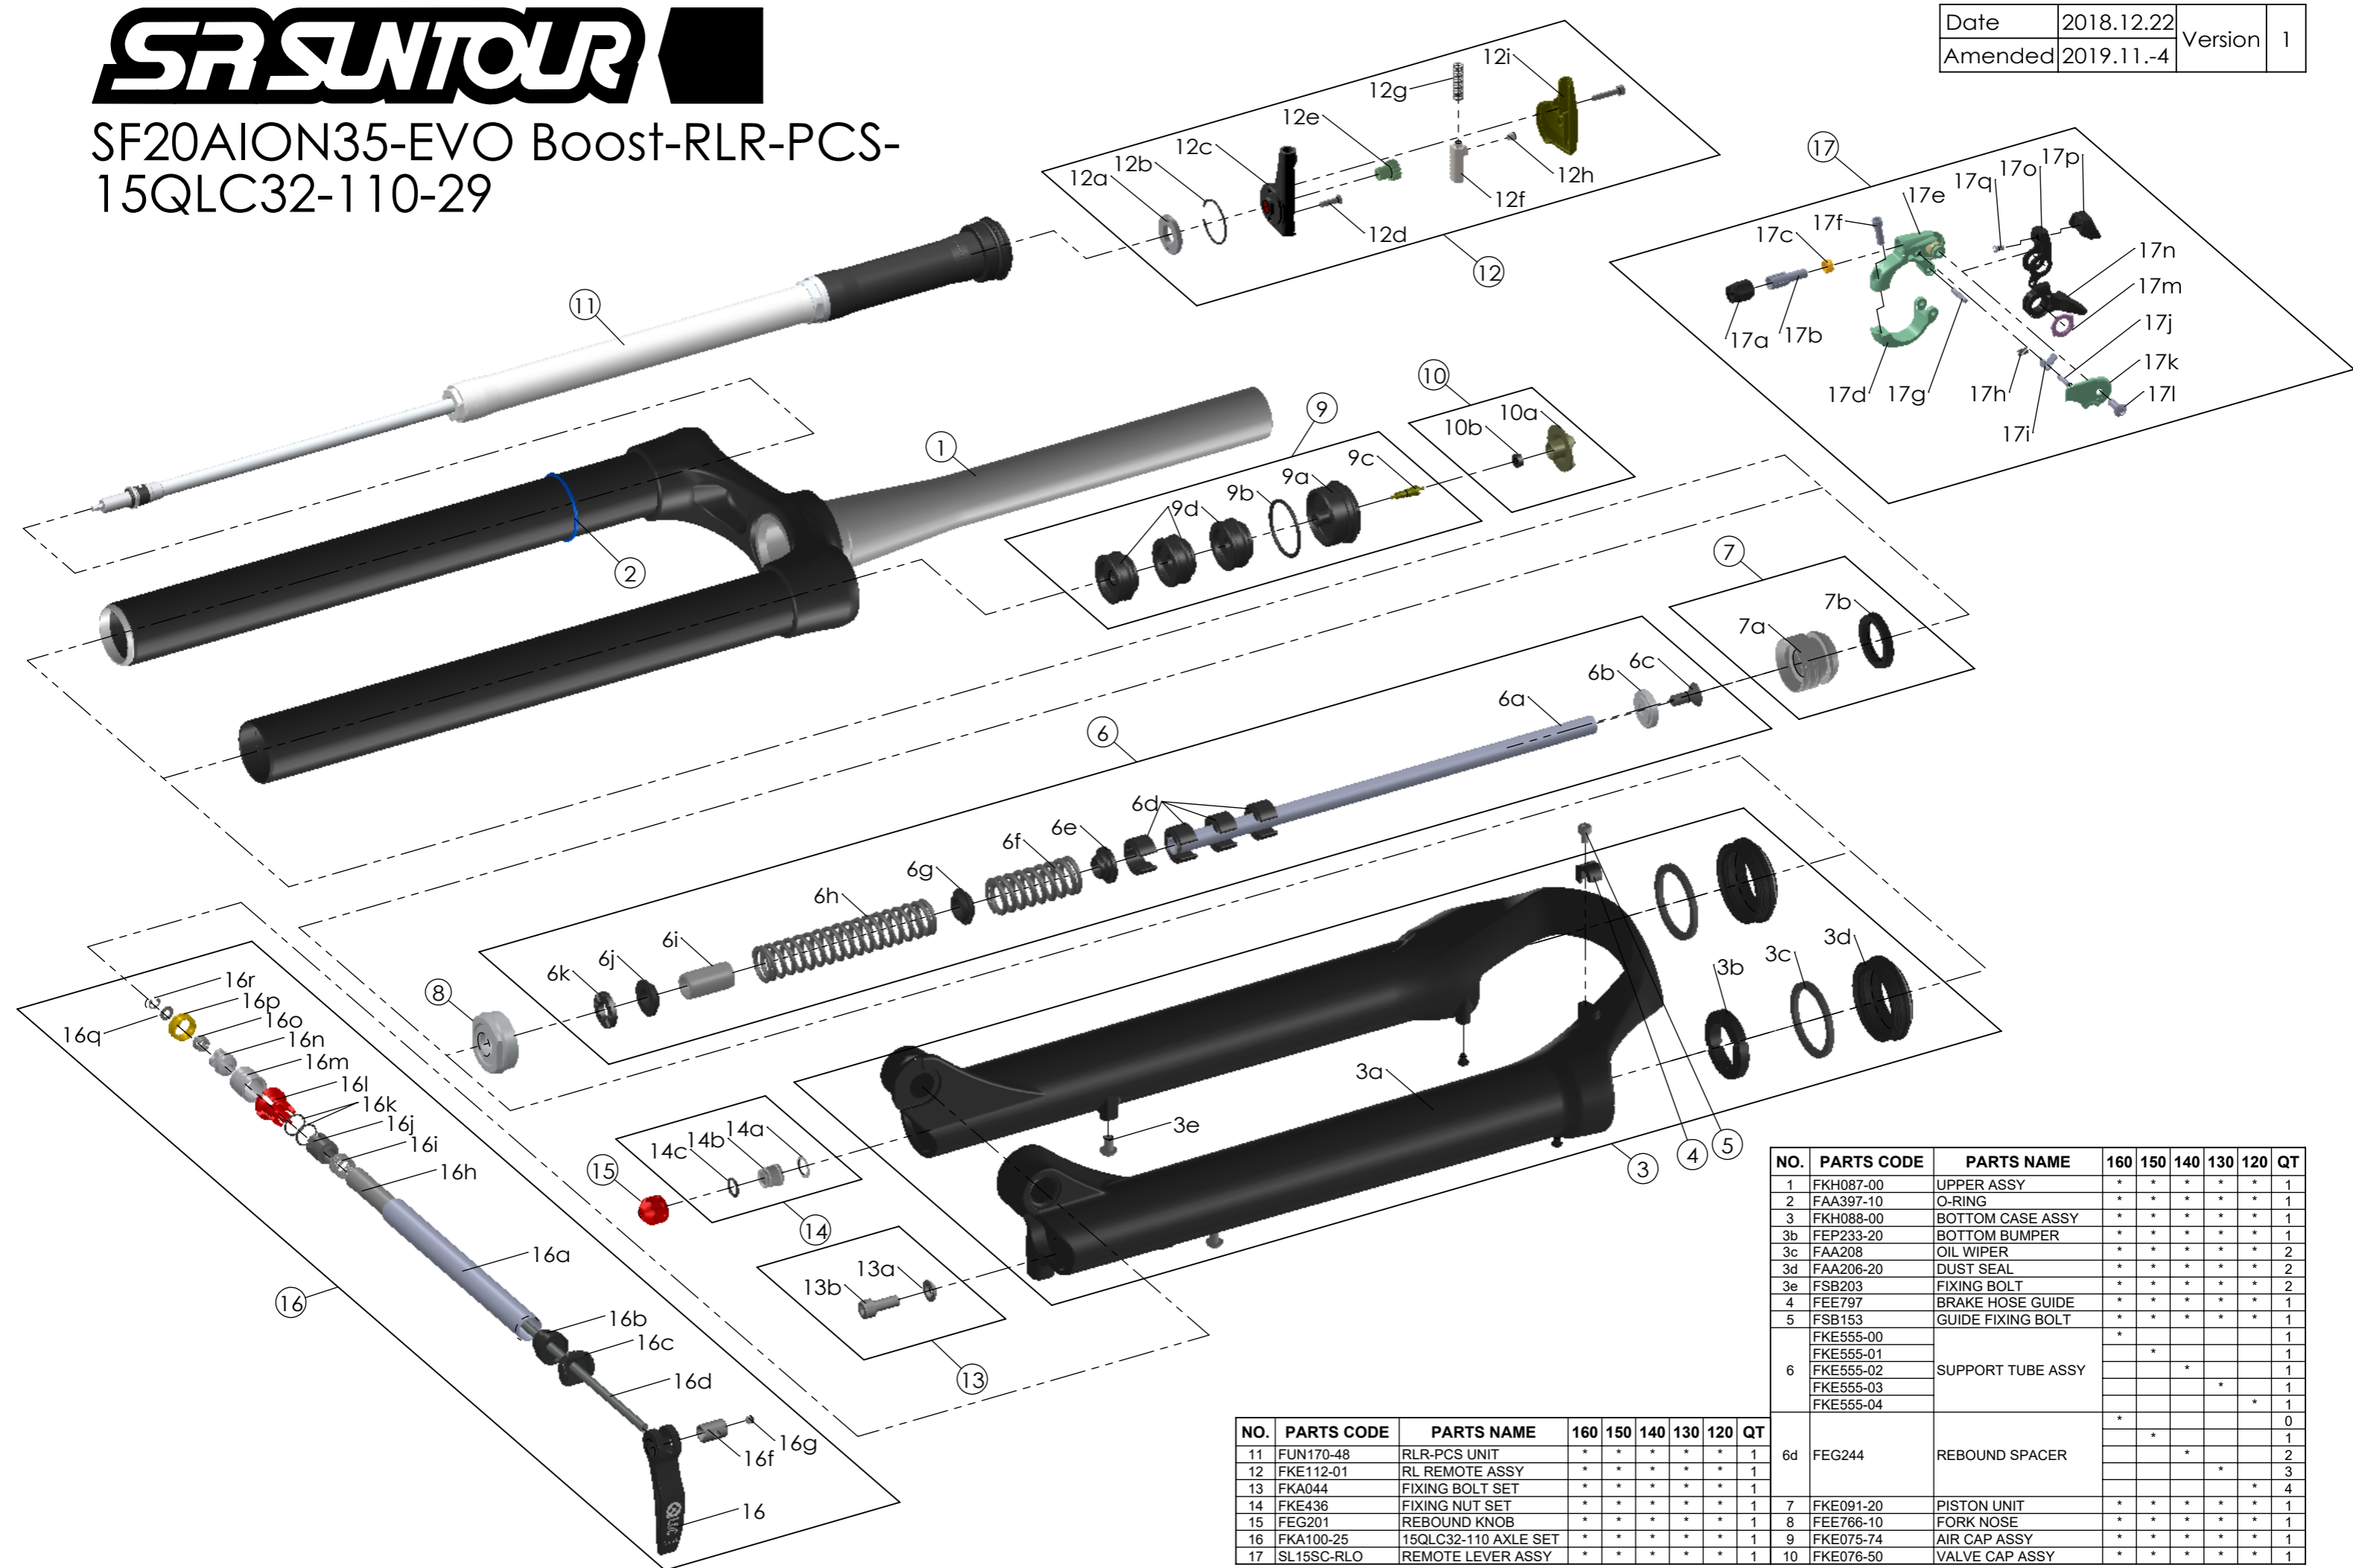

SF20AION35-EVO Boost-RLR-PCS-15QLC32-110-29

Date	2018.12.22	Version	1
Amended	2019.11.-4		

NO.	PARTS CODE	PARTS NAME	160	150	140	130	120	QT
1	FKH087-00	UPPER ASSY	*	*	*	*	*	1
2	FAA397-10	O-RING	*	*	*	*	*	1
3	FKH088-00	BOTTOM CASE ASSY	*	*	*	*	*	1
3b	FEP233-20	BOTTOM BUMPER	*	*	*	*	*	1
3c	FAA208	OIL WIPER	*	*	*	*	*	2
3d	FAA206-20	DUST SEAL	*	*	*	*	*	2
3e	FSB203	FIXING BOLT	*	*	*	*	*	2
4	FEE797	BRAKE HOSE GUIDE	*	*	*	*	*	1
5	FSB153	GUIDE FIXING BOLT	*	*	*	*	*	1
6	FKE555-00	SUPPORT TUBE ASSY	*					1
	FKE555-01			*				1
	FKE555-02				*			1
	FKE555-03					*		1
	FKE555-04						*	1
6d	FEG244	REBOUND SPACER	*					0
				*				1
7	FKE091-20	PISTON UNIT	*	*	*	*	*	1
8	FEE766-10	FORK NOSE	*	*	*	*	*	1
9	FKE075-74	AIR CAP ASSY	*	*	*	*	*	1
10	FKE076-50	VALVE CAP ASSY	*	*	*	*	*	1

NO.	PARTS CODE	PARTS NAME	160	150	140	130	120	QT
11	FUN170-48	RLR-PCS UNIT	*	*	*	*	*	1
12	FKE112-01	RL REMOTE ASSY	*	*	*	*	*	1
13	FKA044	FIXING BOLT SET	*	*	*	*	*	1
14	FKE436	FIXING NUT SET	*	*	*	*	*	1
15	FEG201	REBOUND KNOB	*	*	*	*	*	1
16	FKA100-25	15QLC32-110 AXLE SET	*	*	*	*	*	1
17	SL15SC-RLO	REMOTE LEVER ASSY	*	*	*	*	*	1