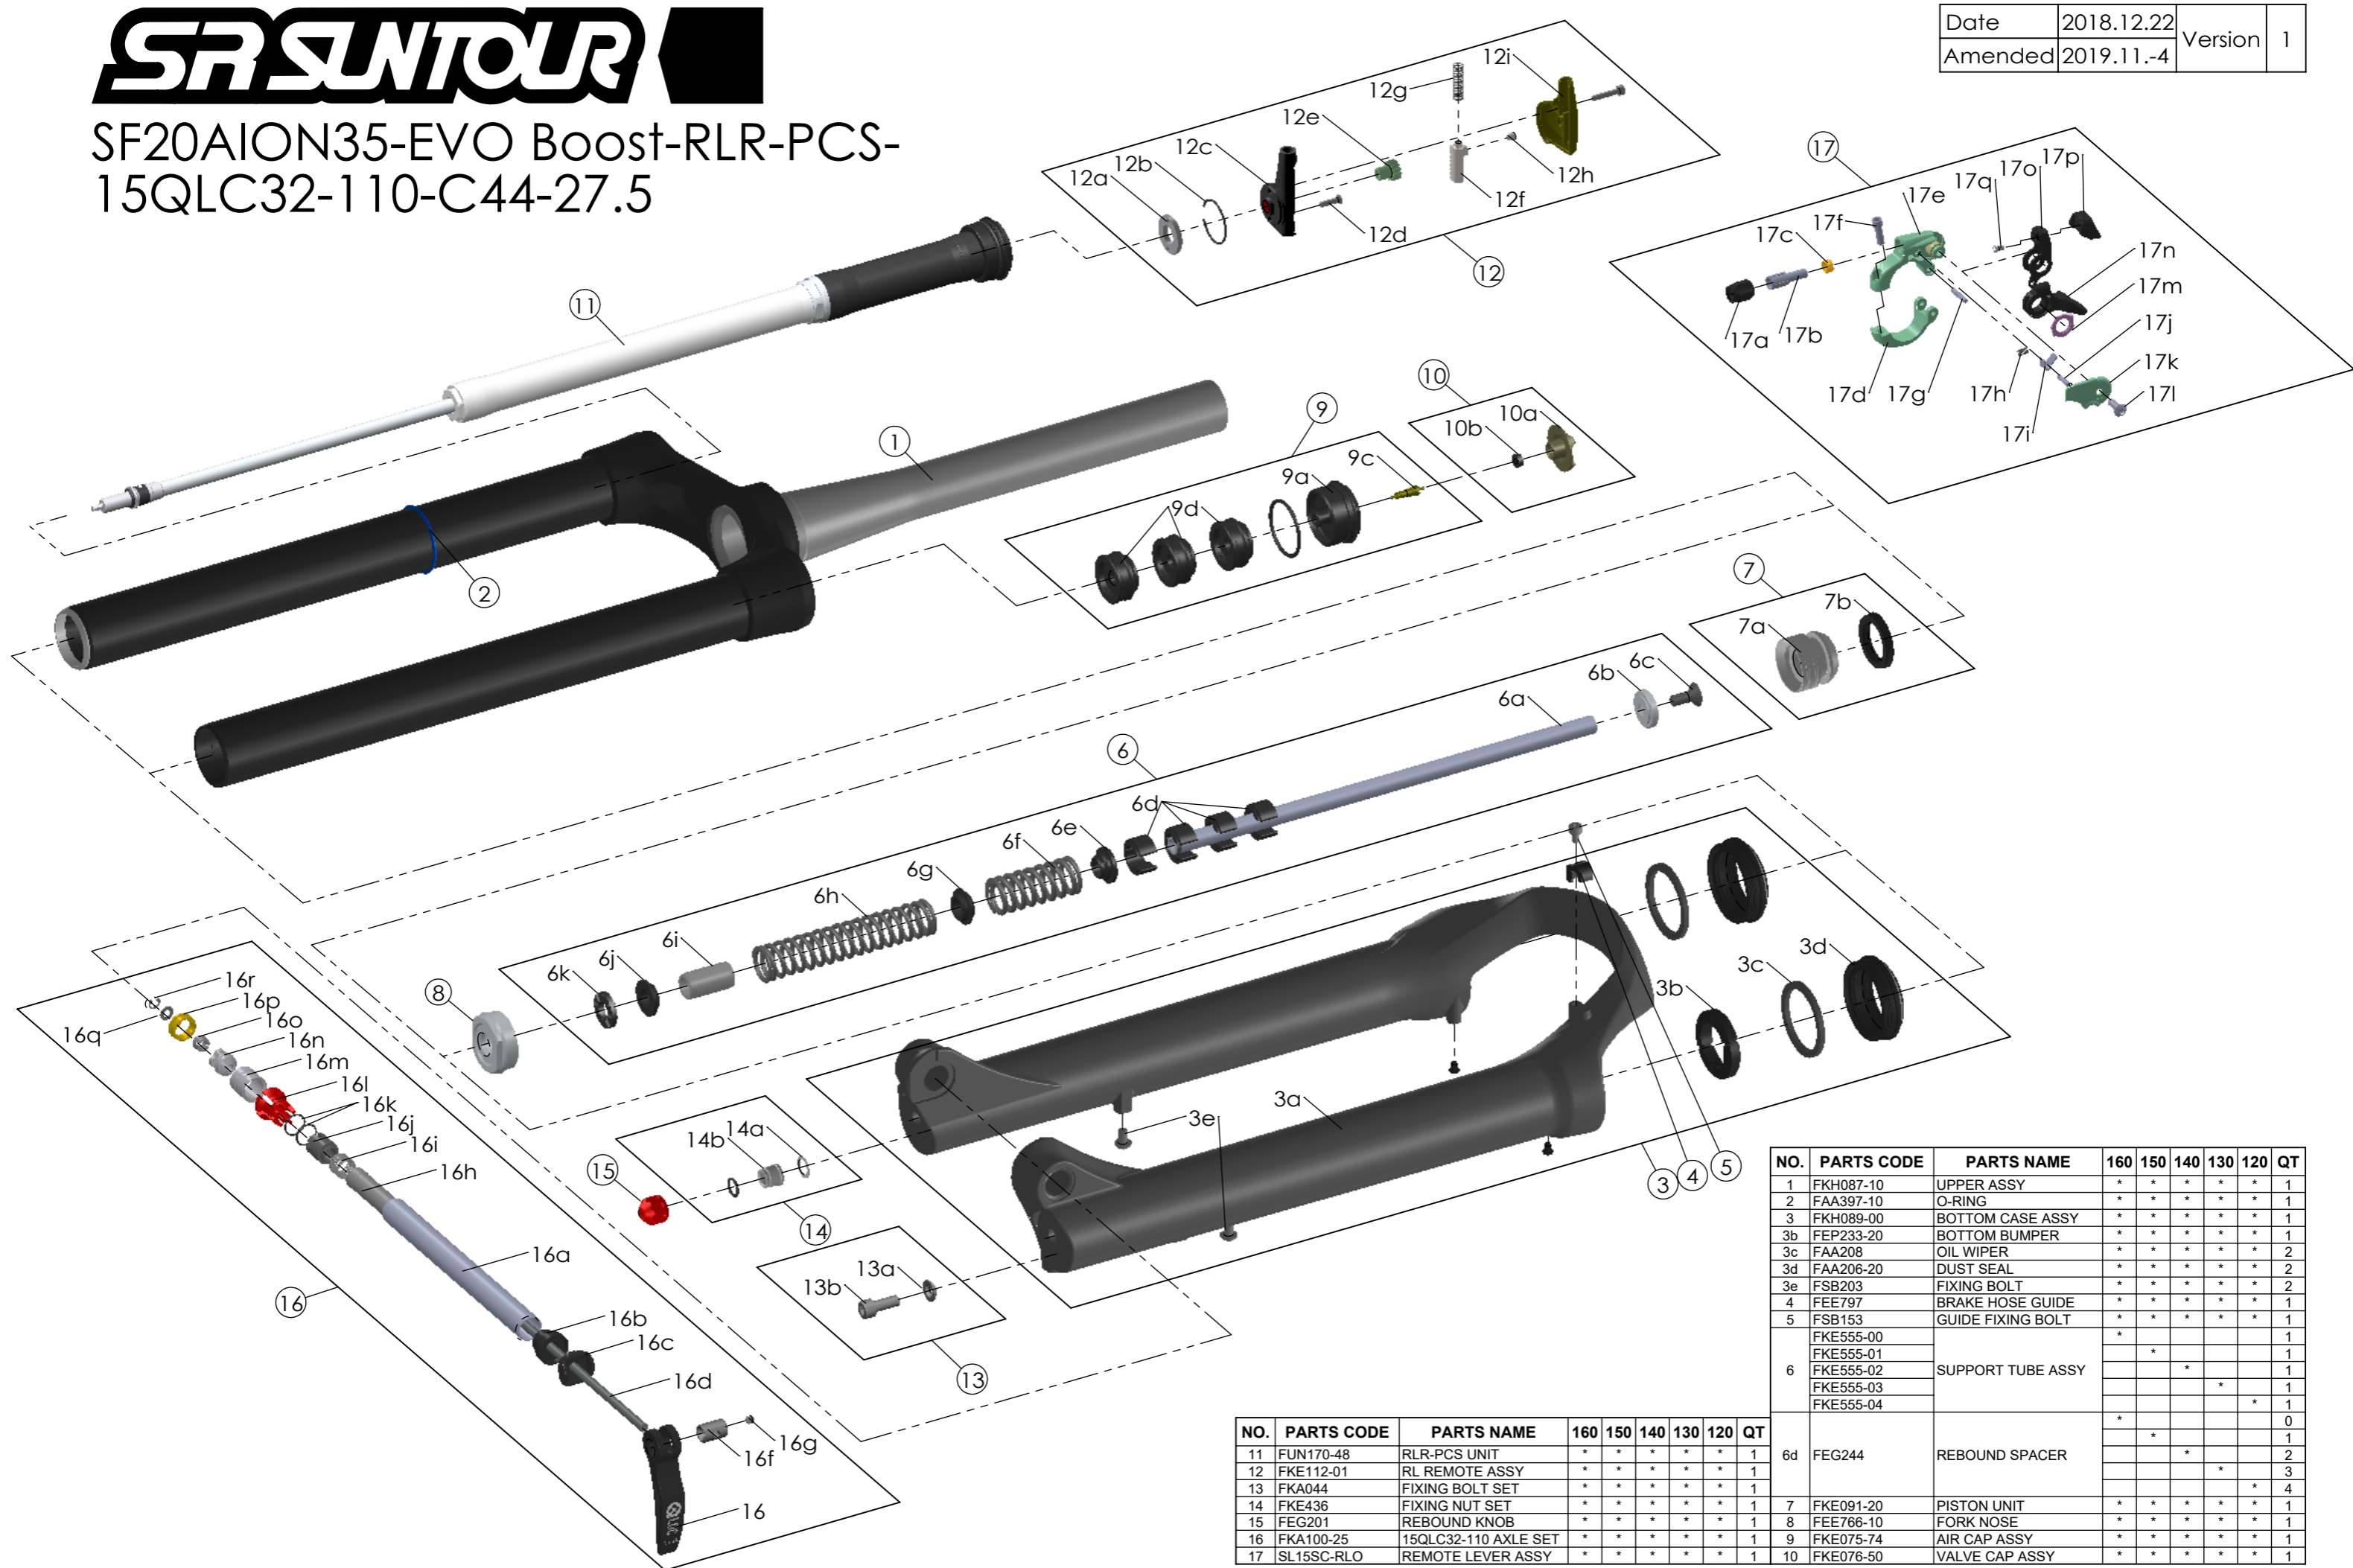

SF20AION35-EVO Boost-RLR-PCS-15QLC32-110-C44-27.5

Date	2018.12.22	Version	1
Amended	2019.11.-4		

NO.	PARTS CODE	PARTS NAME	160	150	140	130	120	QT
1	FKH087-10	UPPER ASSY	*	*	*	*	*	1
2	FAA397-10	O-RING	*	*	*	*	*	1
3	FKH089-00	BOTTOM CASE ASSY	*	*	*	*	*	1
3b	FEP233-20	BOTTOM BUMPER	*	*	*	*	*	1
3c	FAA208	OIL WIPER	*	*	*	*	*	2
3d	FAA206-20	DUST SEAL	*	*	*	*	*	2
3e	FSB203	FIXING BOLT	*	*	*	*	*	2
4	FEE797	BRAKE HOSE GUIDE	*	*	*	*	*	1
5	FSB153	GUIDE FIXING BOLT	*	*	*	*	*	1
6	FKE555-00	SUPPORT TUBE ASSY	*					1
	FKE555-01			*				1
	FKE555-02				*			1
	FKE555-03					*		1
	FKE555-04						*	1
6d	FEG244	REBOUND SPACER	*					0
				*				1
					*			2
7	FKE091-20	PISTON UNIT	*	*	*	*	*	1
					*			1
8	FEE766-10	FORK NOSE	*	*	*	*	*	1
9	FKE075-74	AIR CAP ASSY	*	*	*	*	*	1
10	FKE076-50	VALVE CAP ASSY	*	*	*	*	*	1

NO.	PARTS CODE	PARTS NAME	160	150	140	130	120	QT
11	FUN170-48	RLR-PCS UNIT	*	*	*	*	*	1
12	FKE112-01	RL REMOTE ASSY	*	*	*	*	*	1
13	FKA044	FIXING BOLT SET	*	*	*	*	*	1
14	FKE436	FIXING NUT SET	*	*	*	*	*	1
15	FEG201	REBOUND KNOB	*	*	*	*	*	1
16	FKA100-25	15QLC32-110 AXLE SET	*	*	*	*	*	1
17	SL15SC-RLO	REMOTE LEVER ASSY	*	*	*	*	*	1