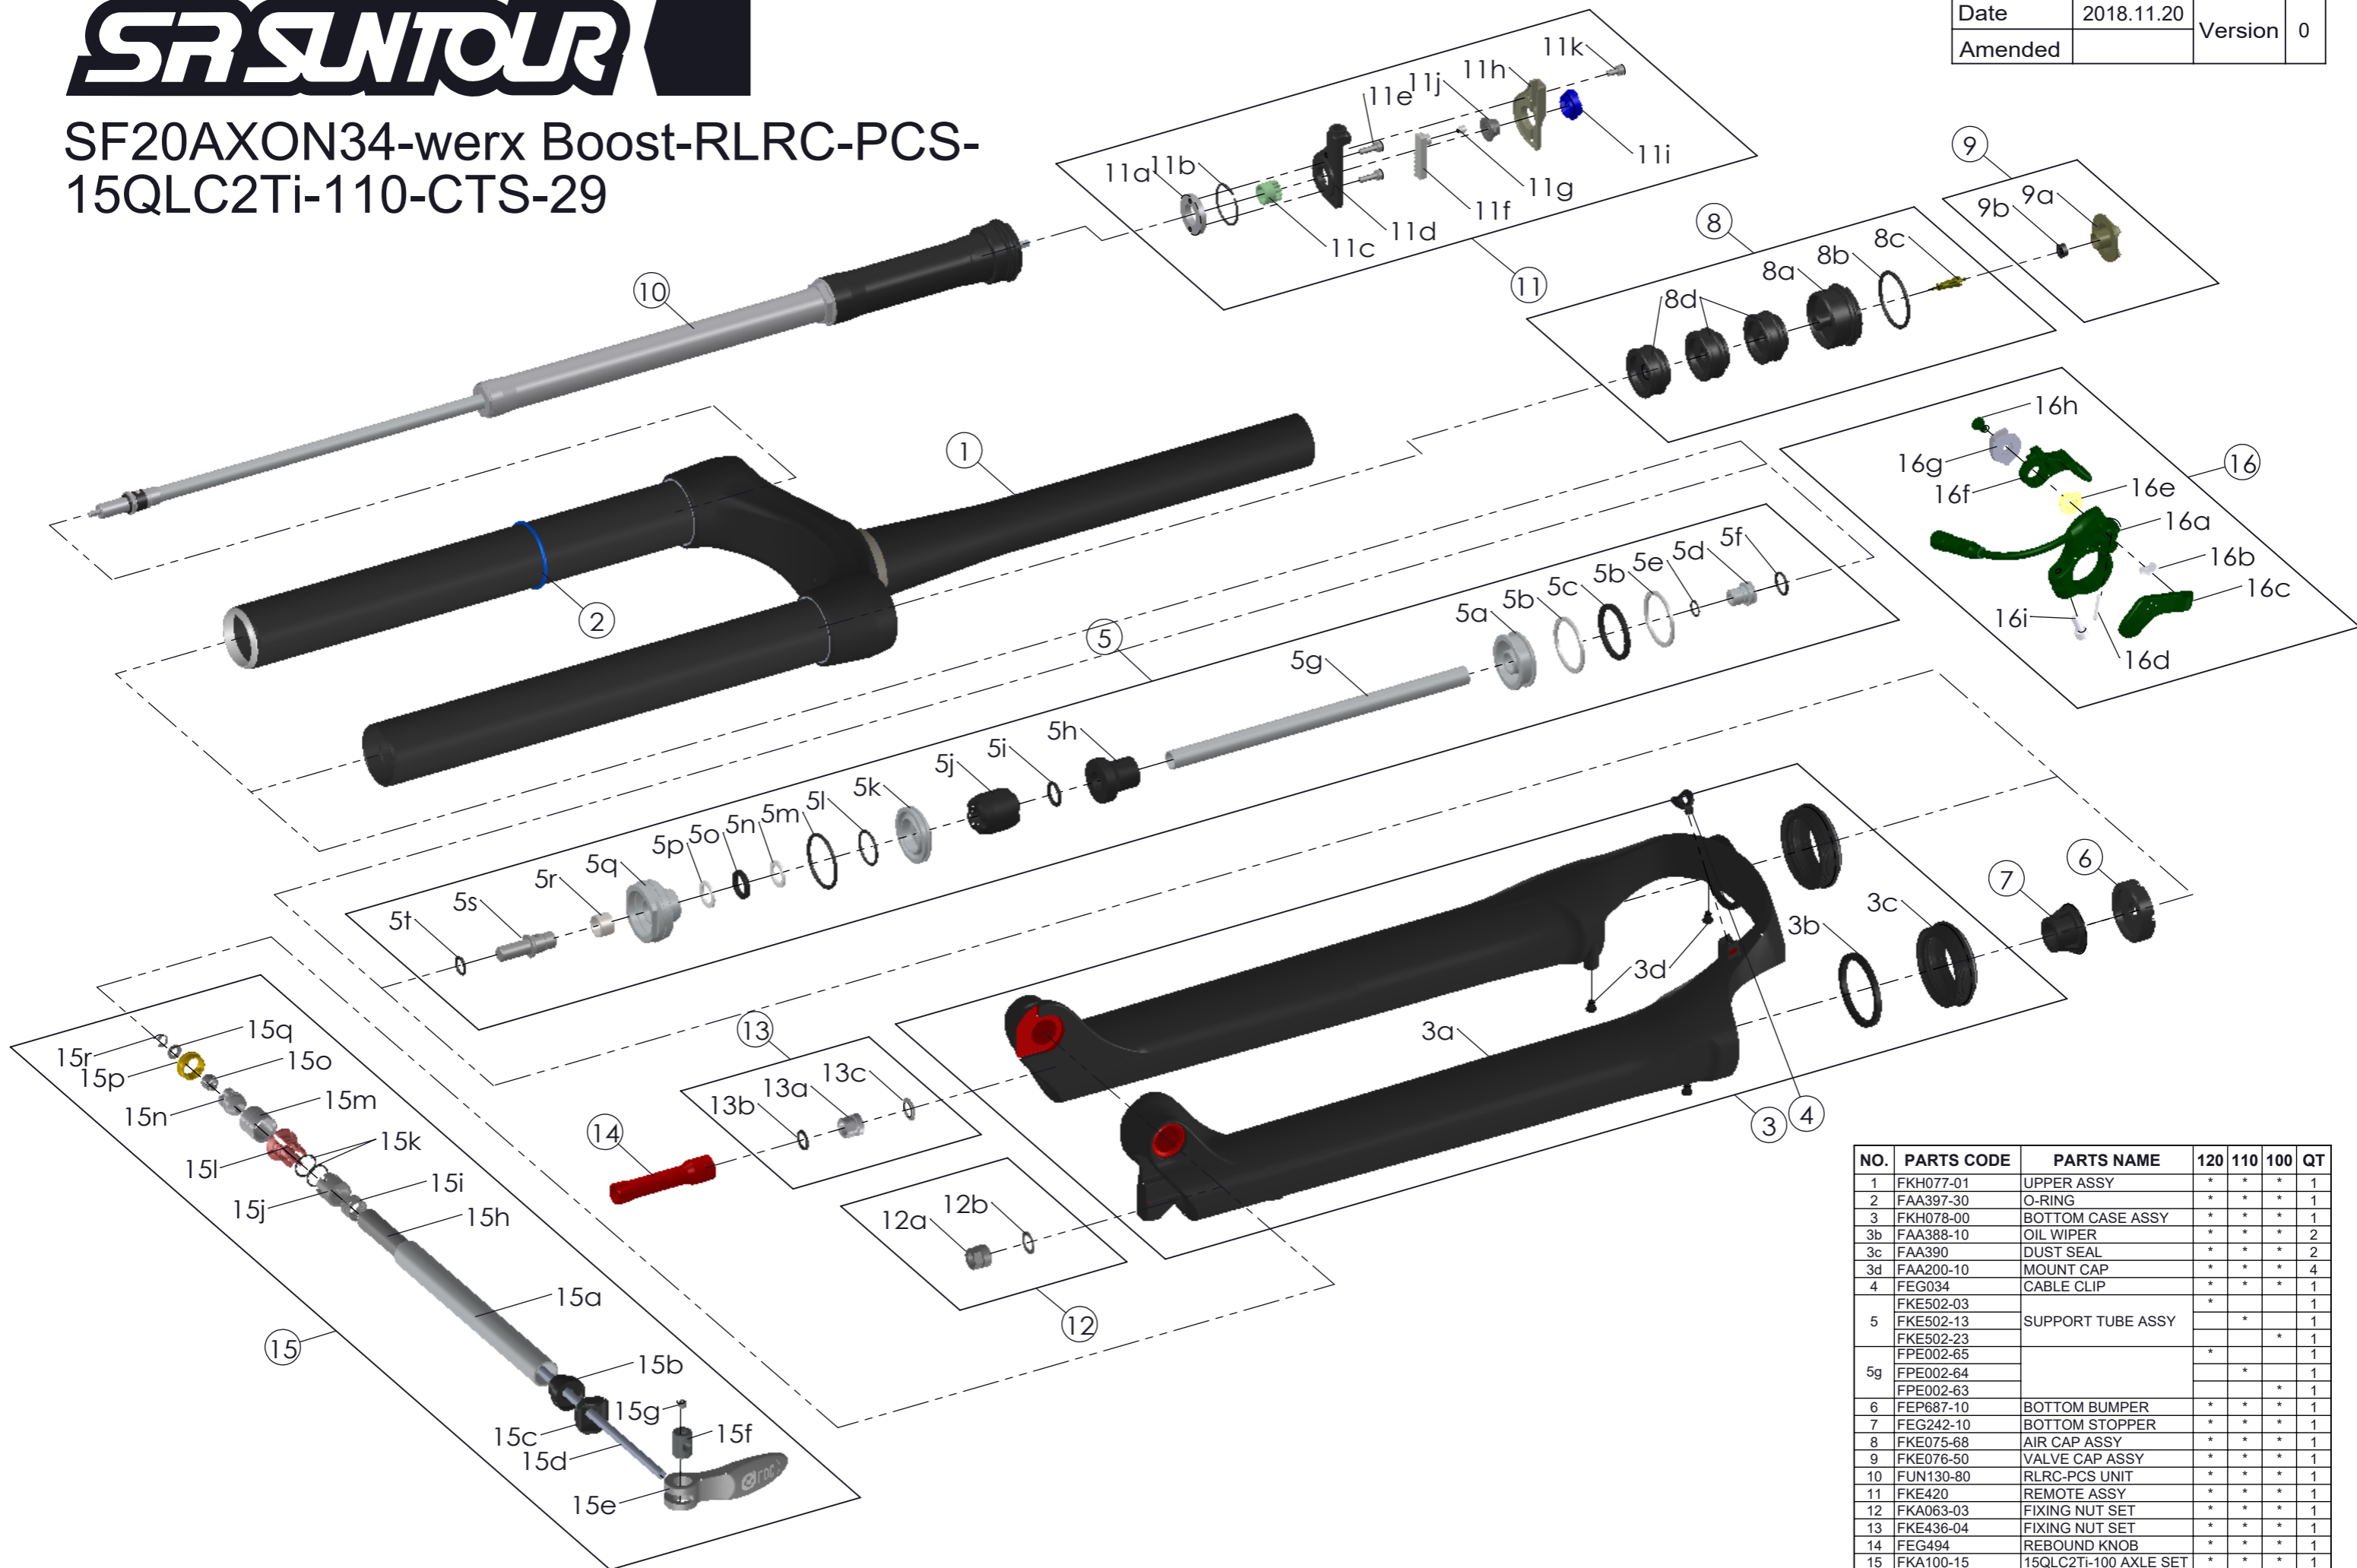

SF20AXON34-werx Boost-RLRC-PCS-15QLC2Ti-110-CTS-29

Date	2018.11.20	Version	0
Amended			

NO.	PARTS CODE	PARTS NAME	120	110	100	QT
1	FKH077-01	UPPER ASSY	*	*	*	1
2	FAA397-30	O-RING	*	*	*	1
3	FKH078-00	BOTTOM CASE ASSY	*	*	*	1
3b	FAA388-10	OIL WIPER	*	*	*	2
3c	FAA390	DUST SEAL	*	*	*	2
3d	FAA200-10	MOUNT CAP	*	*	*	4
4	FEG034	CABLE CLIP	*	*	*	1
5	FKE502-03	SUPPORT TUBE ASSY	*	*	*	1
	FKE502-13		*	*	*	1
	FKE502-23		*	*	*	1
	FPE002-65		*	*	*	1
5g	FPE002-64		*	*	*	1
	FPE002-63		*	*	*	1
6	FEP687-10	BOTTOM BUMPER	*	*	*	1
7	FEG242-10	BOTTOM STOPPER	*	*	*	1
8	FKE075-68	AIR CAP ASSY	*	*	*	1
9	FKE076-50	VALVE CAP ASSY	*	*	*	1
10	FUN130-80	RLRC-PCS UNIT	*	*	*	1
11	FKE420	REMOTE ASSY	*	*	*	1
12	FKA063-03	FIXING NUT SET	*	*	*	1
13	FKE436-04	FIXING NUT SET	*	*	*	1
14	FEG494	REBOUND KNOB	*	*	*	1
15	FKA100-15	15QLC2Ti-100 AXLE SET	*	*	*	1
16	SL12SC-RLO	REMOTE LEVER ASSY	*	*	*	1