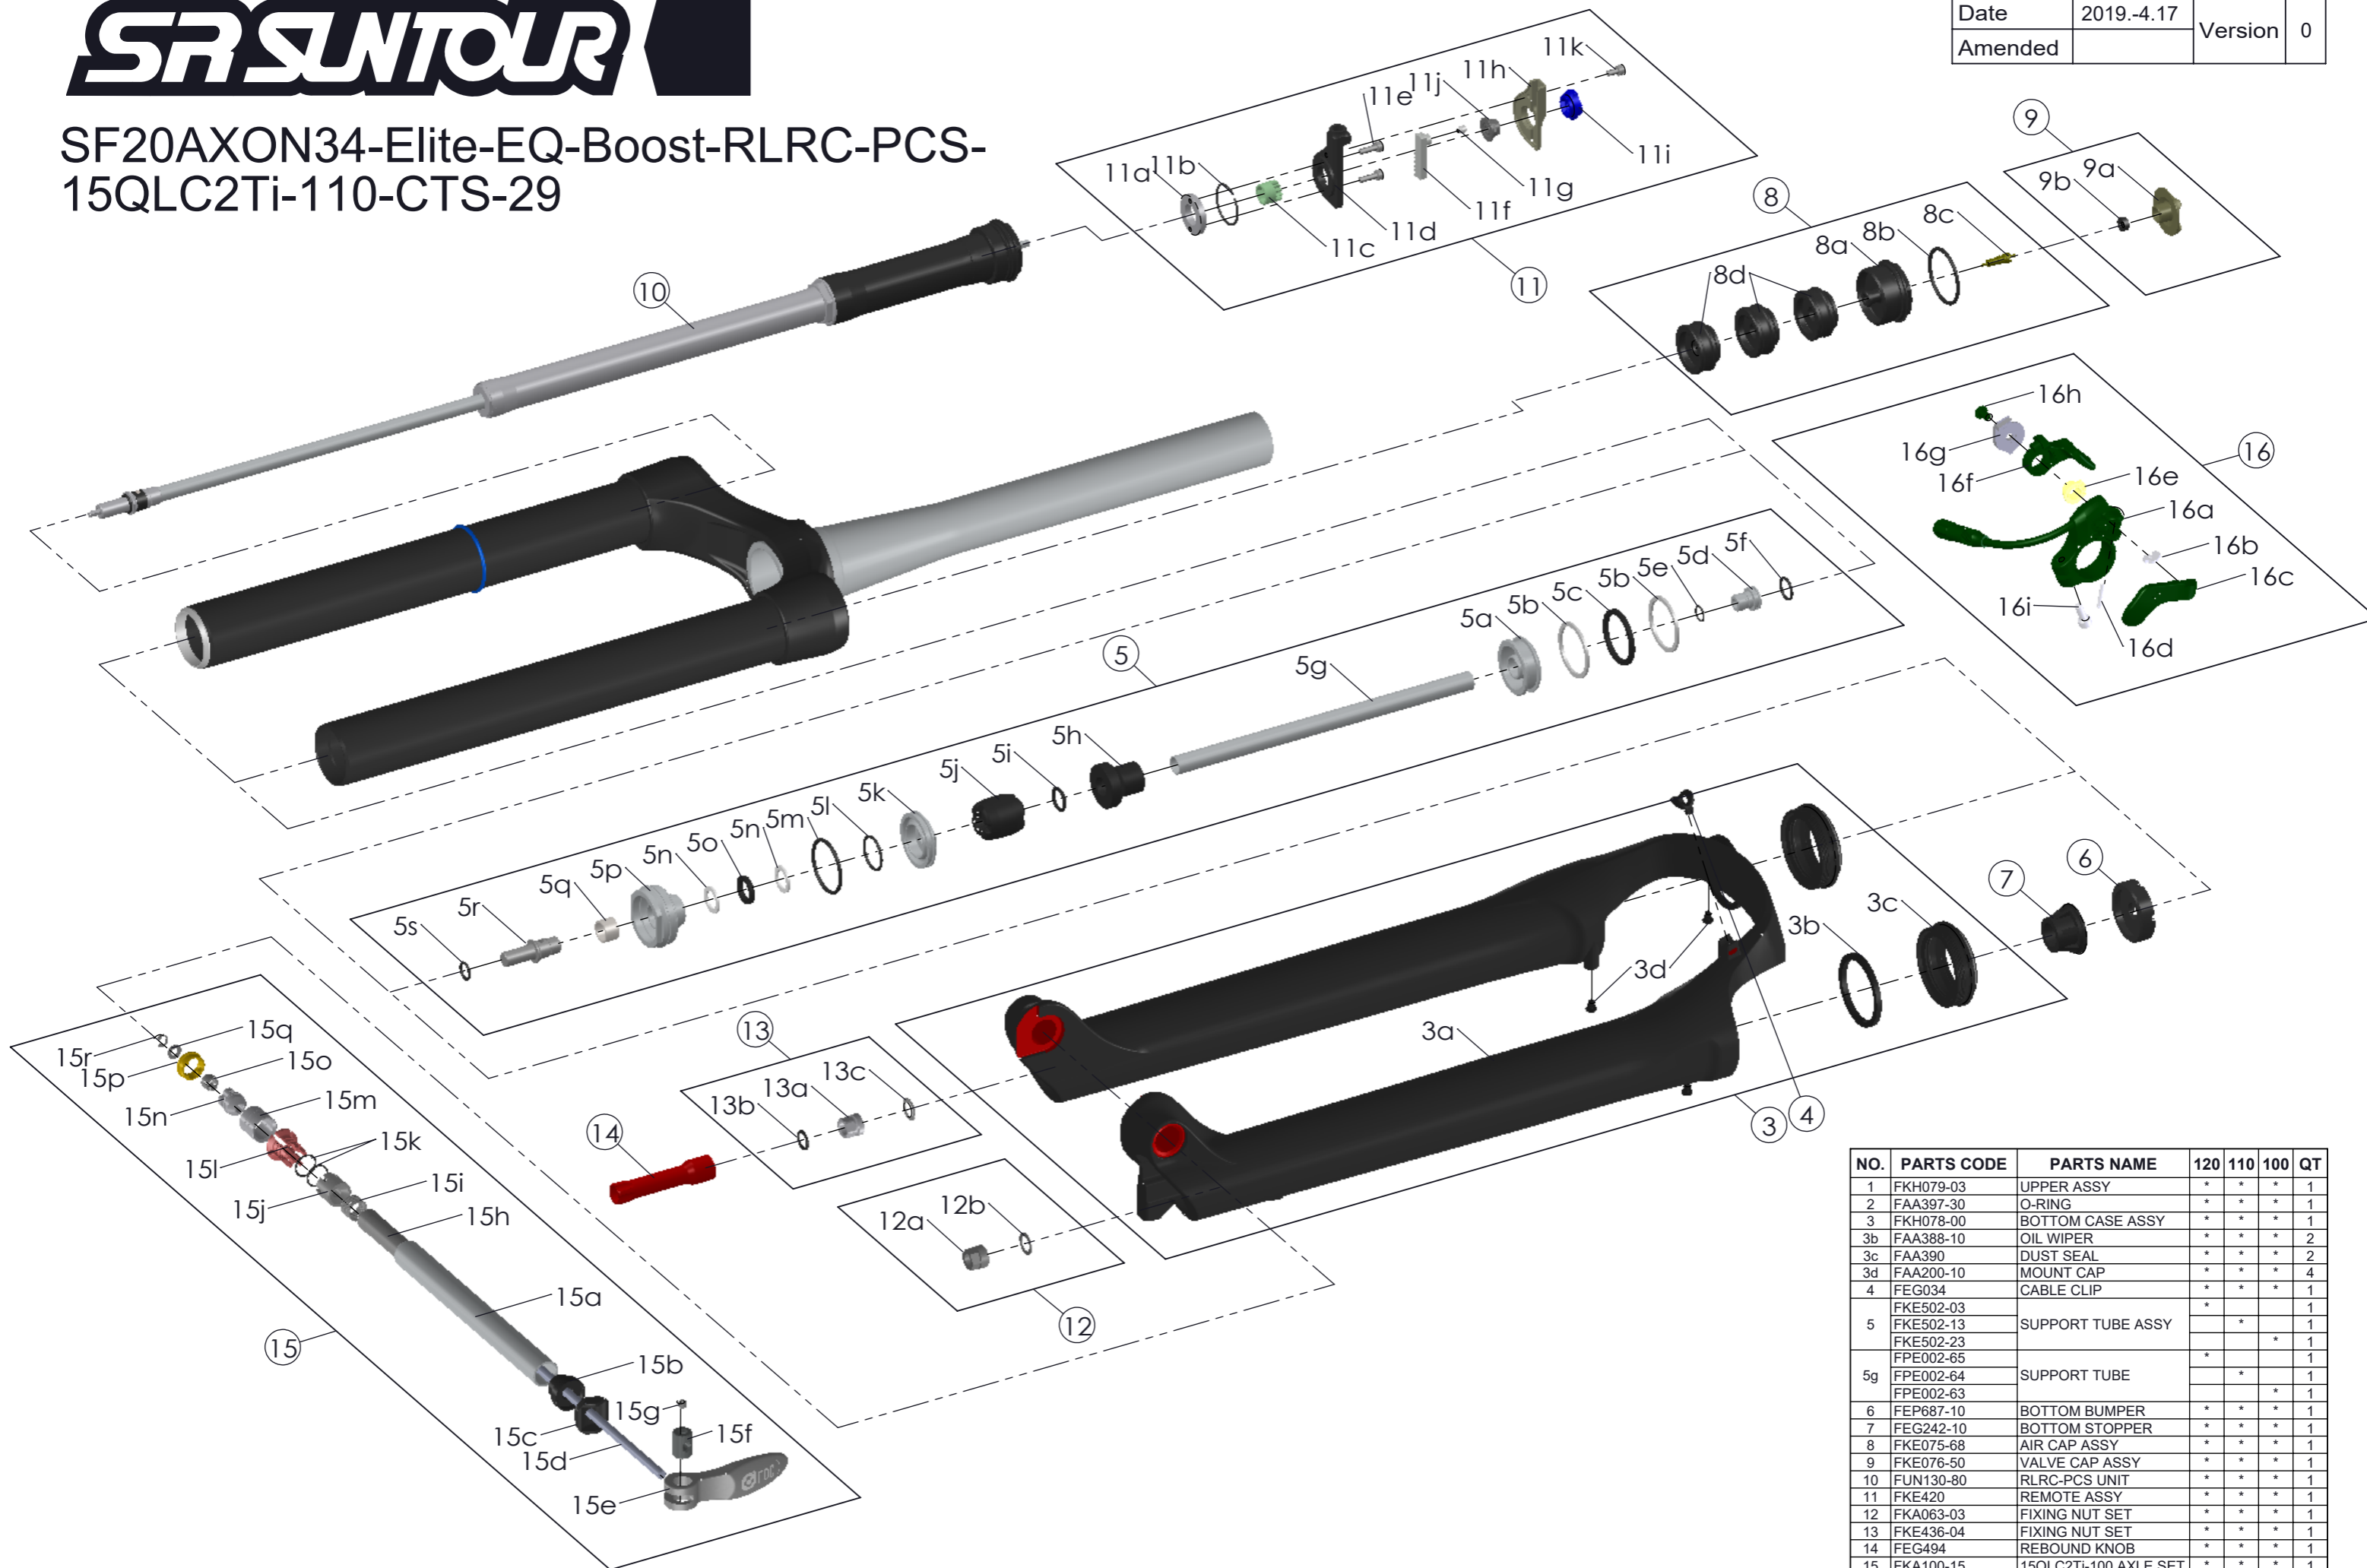

SF20AXON34-Elite-EQ-Boost-RLRC-PCS-15QLC2Ti-110-CTS-29

Date	2019.-4.17	Version	0
Amended			

NO.	PARTS CODE	PARTS NAME	120	110	100	QT
1	FKH079-03	UPPER ASSY	*	*	*	1
2	FAA397-30	O-RING	*	*	*	1
3	FKH078-00	BOTTOM CASE ASSY	*	*	*	1
3b	FAA388-10	OIL WIPER	*	*	*	2
3c	FAA390	DUST SEAL	*	*	*	2
3d	FAA200-10	MOUNT CAP	*	*	*	4
4	FEG034	CABLE CLIP	*	*	*	1
	FKE502-03		*			1
5	FKE502-13	SUPPORT TUBE ASSY	*	*		1
	FKE502-23				*	1
	FPE002-65		*			1
5g	FPE002-64	SUPPORT TUBE	*	*		1
	FPE002-63				*	1
6	FEP687-10	BOTTOM BUMPER	*	*	*	1
7	FEG242-10	BOTTOM STOPPER	*	*	*	1
8	FKE075-68	AIR CAP ASSY	*	*	*	1
9	FKE076-50	VALVE CAP ASSY	*	*	*	1
10	FUN130-80	RLRC-PCS UNIT	*	*	*	1
11	FKE420	REMOTE ASSY	*	*	*	1
12	FKA063-03	FIXING NUT SET	*	*	*	1
13	FKE436-04	FIXING NUT SET	*	*	*	1
14	FEG494	REBOUND KNOB	*	*	*	1
15	FKA100-15	15QLC2Ti-100 AXLE SET	*	*	*	1
16	SL12SC-RLO	REMOTE LEVER ASSY	*	*	*	1