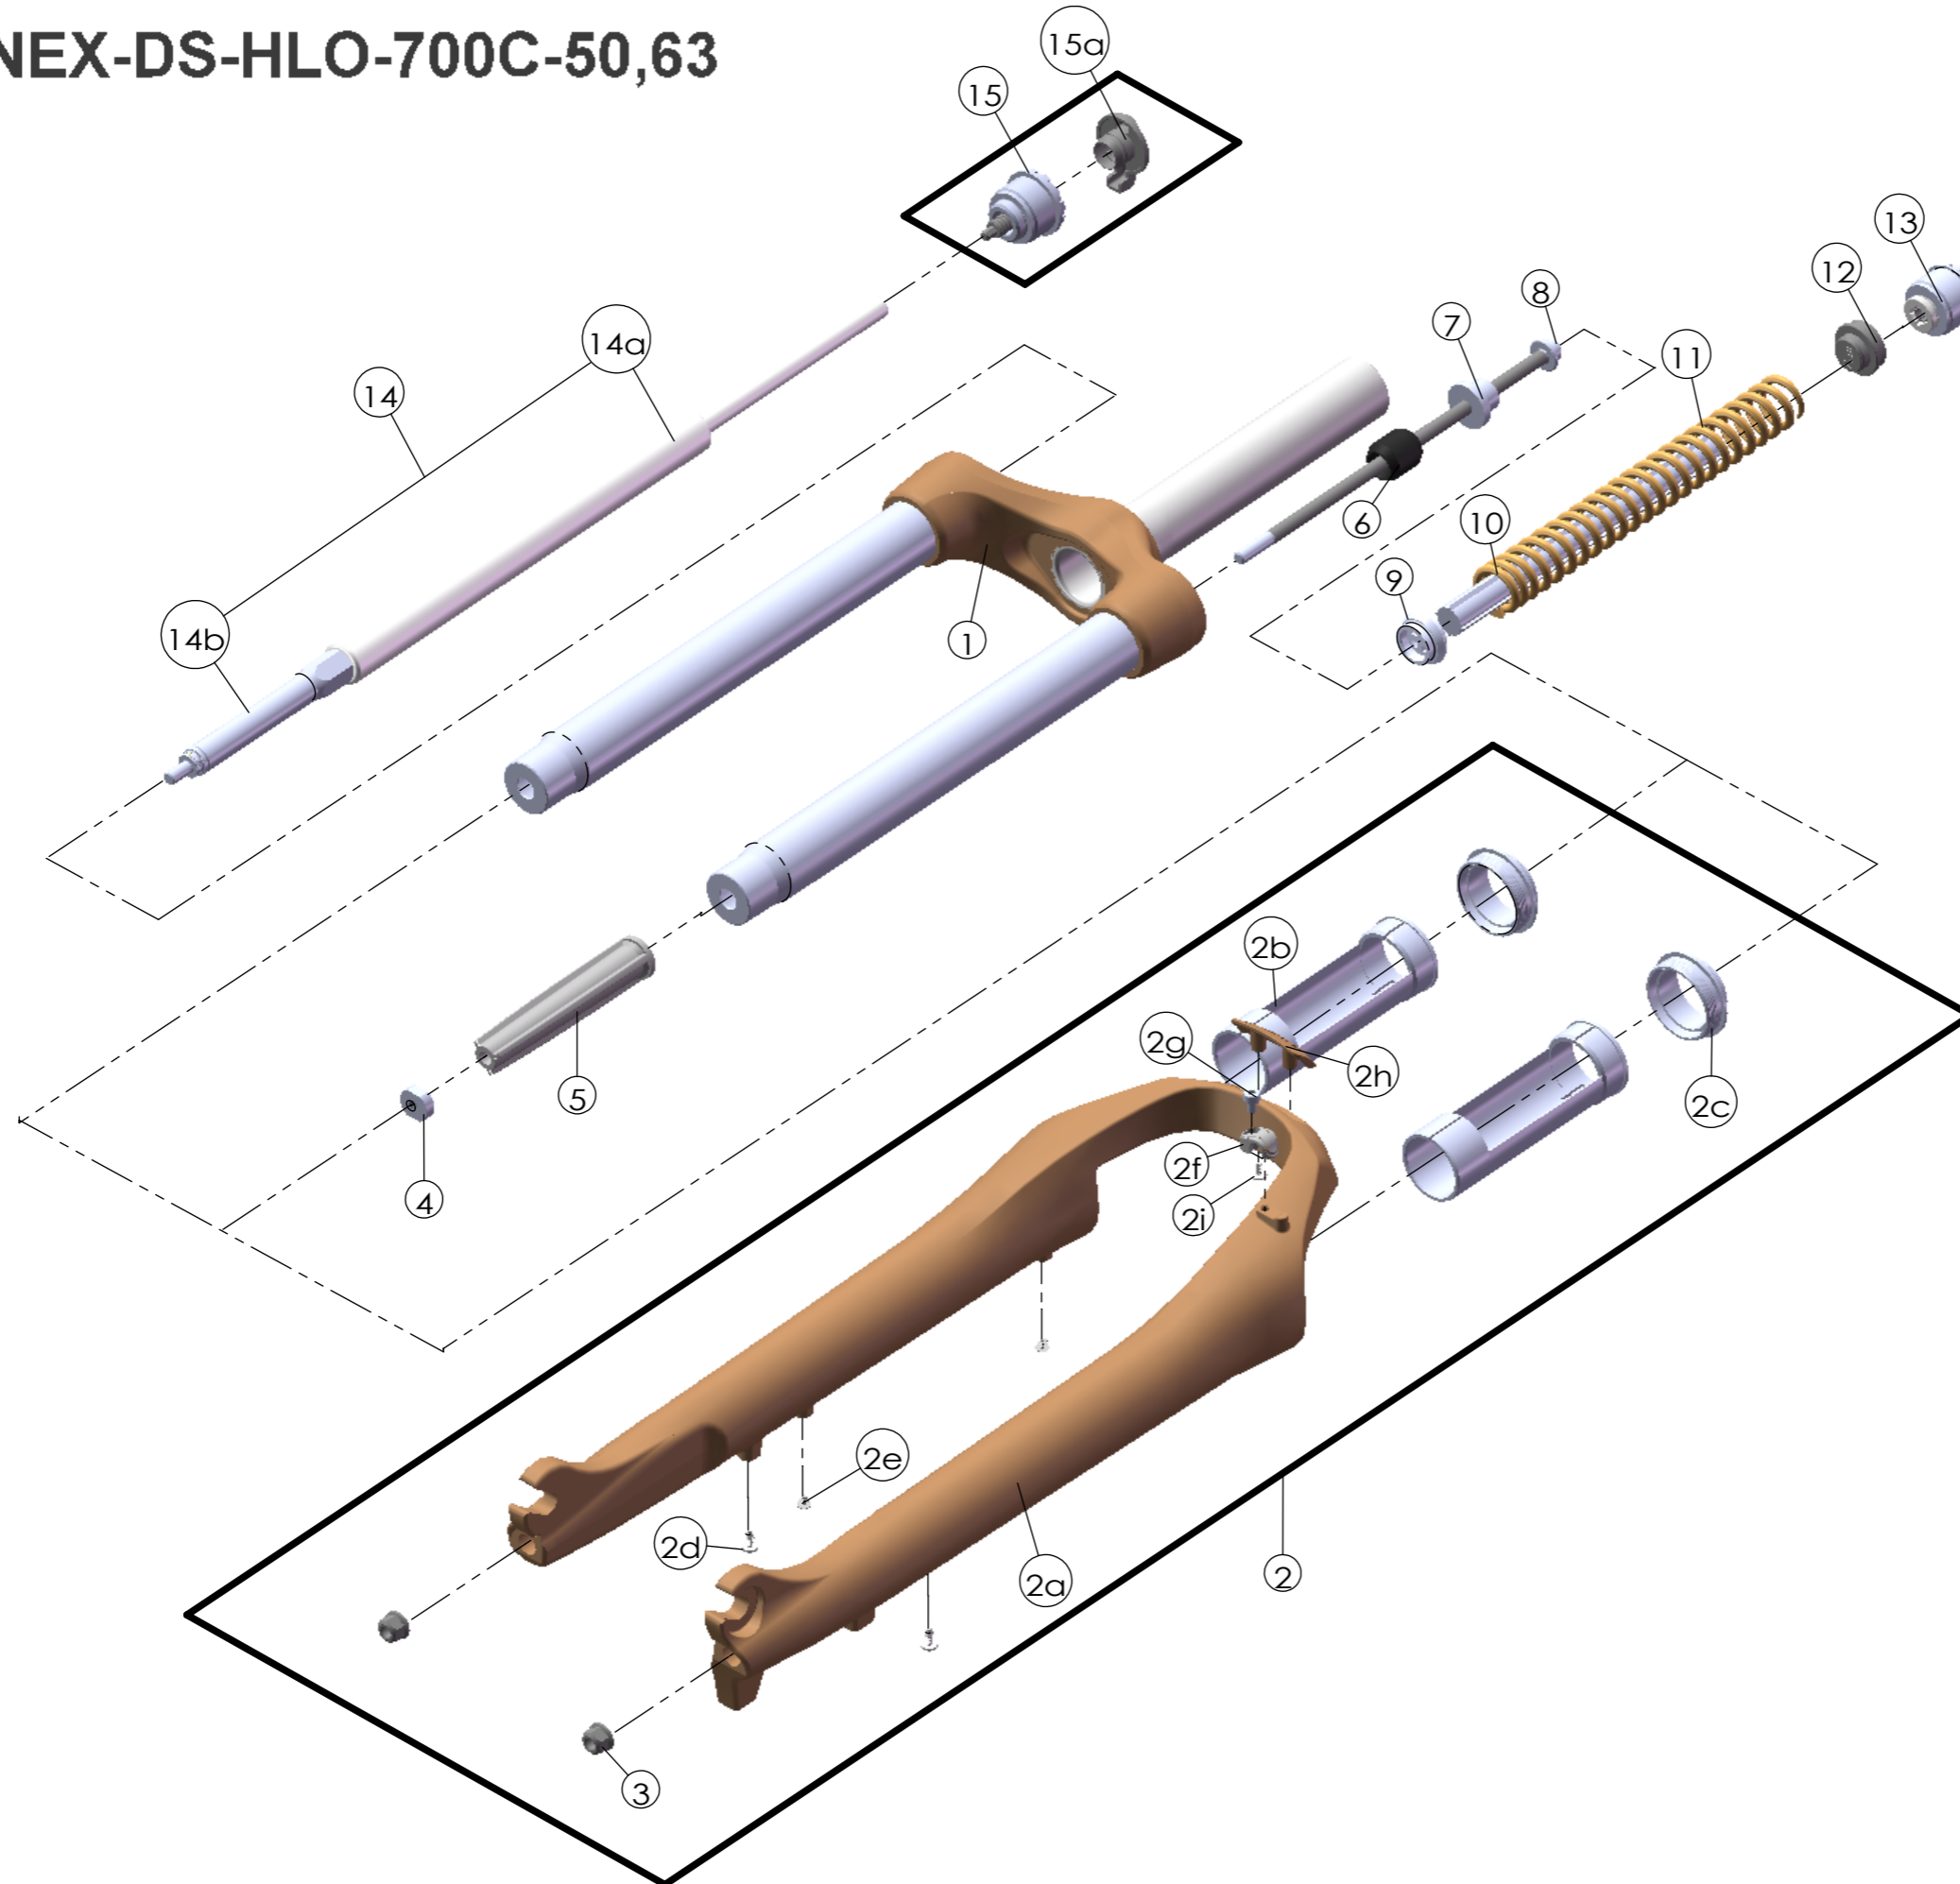

Date	2019.4.25	Version	1
Amended			

NO.	PART NAME	PART CODE	QTY.	
			50	63
1	UPPER ASSY	FKZ135-02	1	1
2	BOTTOM CASE ASSY	FKZ136-10	1	1
2a	BOTTOM CASE	FPB480	1	1
2b	SLIDER SLEEVE	FEE942	2	2
2c	DUST SEAL	FAA125-40	2	2
2d	MOUNT CAP	FAA199	2	2
2e	MOUNT CAP	FAA199-10	2	2
2f	HOSE GUIDE	FEG166	1	1
2g	FIXING BOLT	FSB153	1	1
2h	BRACE COVER	FEG495	1	1
2i	TAPPING SCREW	FSB124	2	2
3	FIXING NUT	FSN023	2	2
4	NUT PLATE	FSN025-10	1	1
5	BOTTOM STOPPER	FEG362	1	1
6	REBOUND RUBBER	FEP086-10	1	1
7	DAMPER SPACE	FEE452	1	-
8	FIXING BOLT	FSB159-08	1	1
9	SPRING GUIDE	FEE468-10	1	1
10	DAMPER	FEP262-95	1	-
		FEP262-50	-	1
11	MAIN SPRING	FEP451	1	-
		FEP450	-	1
12	SPRING GUIDE	FEE467-10	1	1
13	ADJUSTER ASSY	FKE008-11	1	1
14	DAMPER UNIT	FUN050-24	1	1
14a	DAMPER BODY	FUN050-20	1	1
14b	SUPPORT TUBE	FEE847-11	1	1
15	LO ADJUST SYSTEM	FKE028-18	1	1
15a	LO KNOB	FKG426	1	1