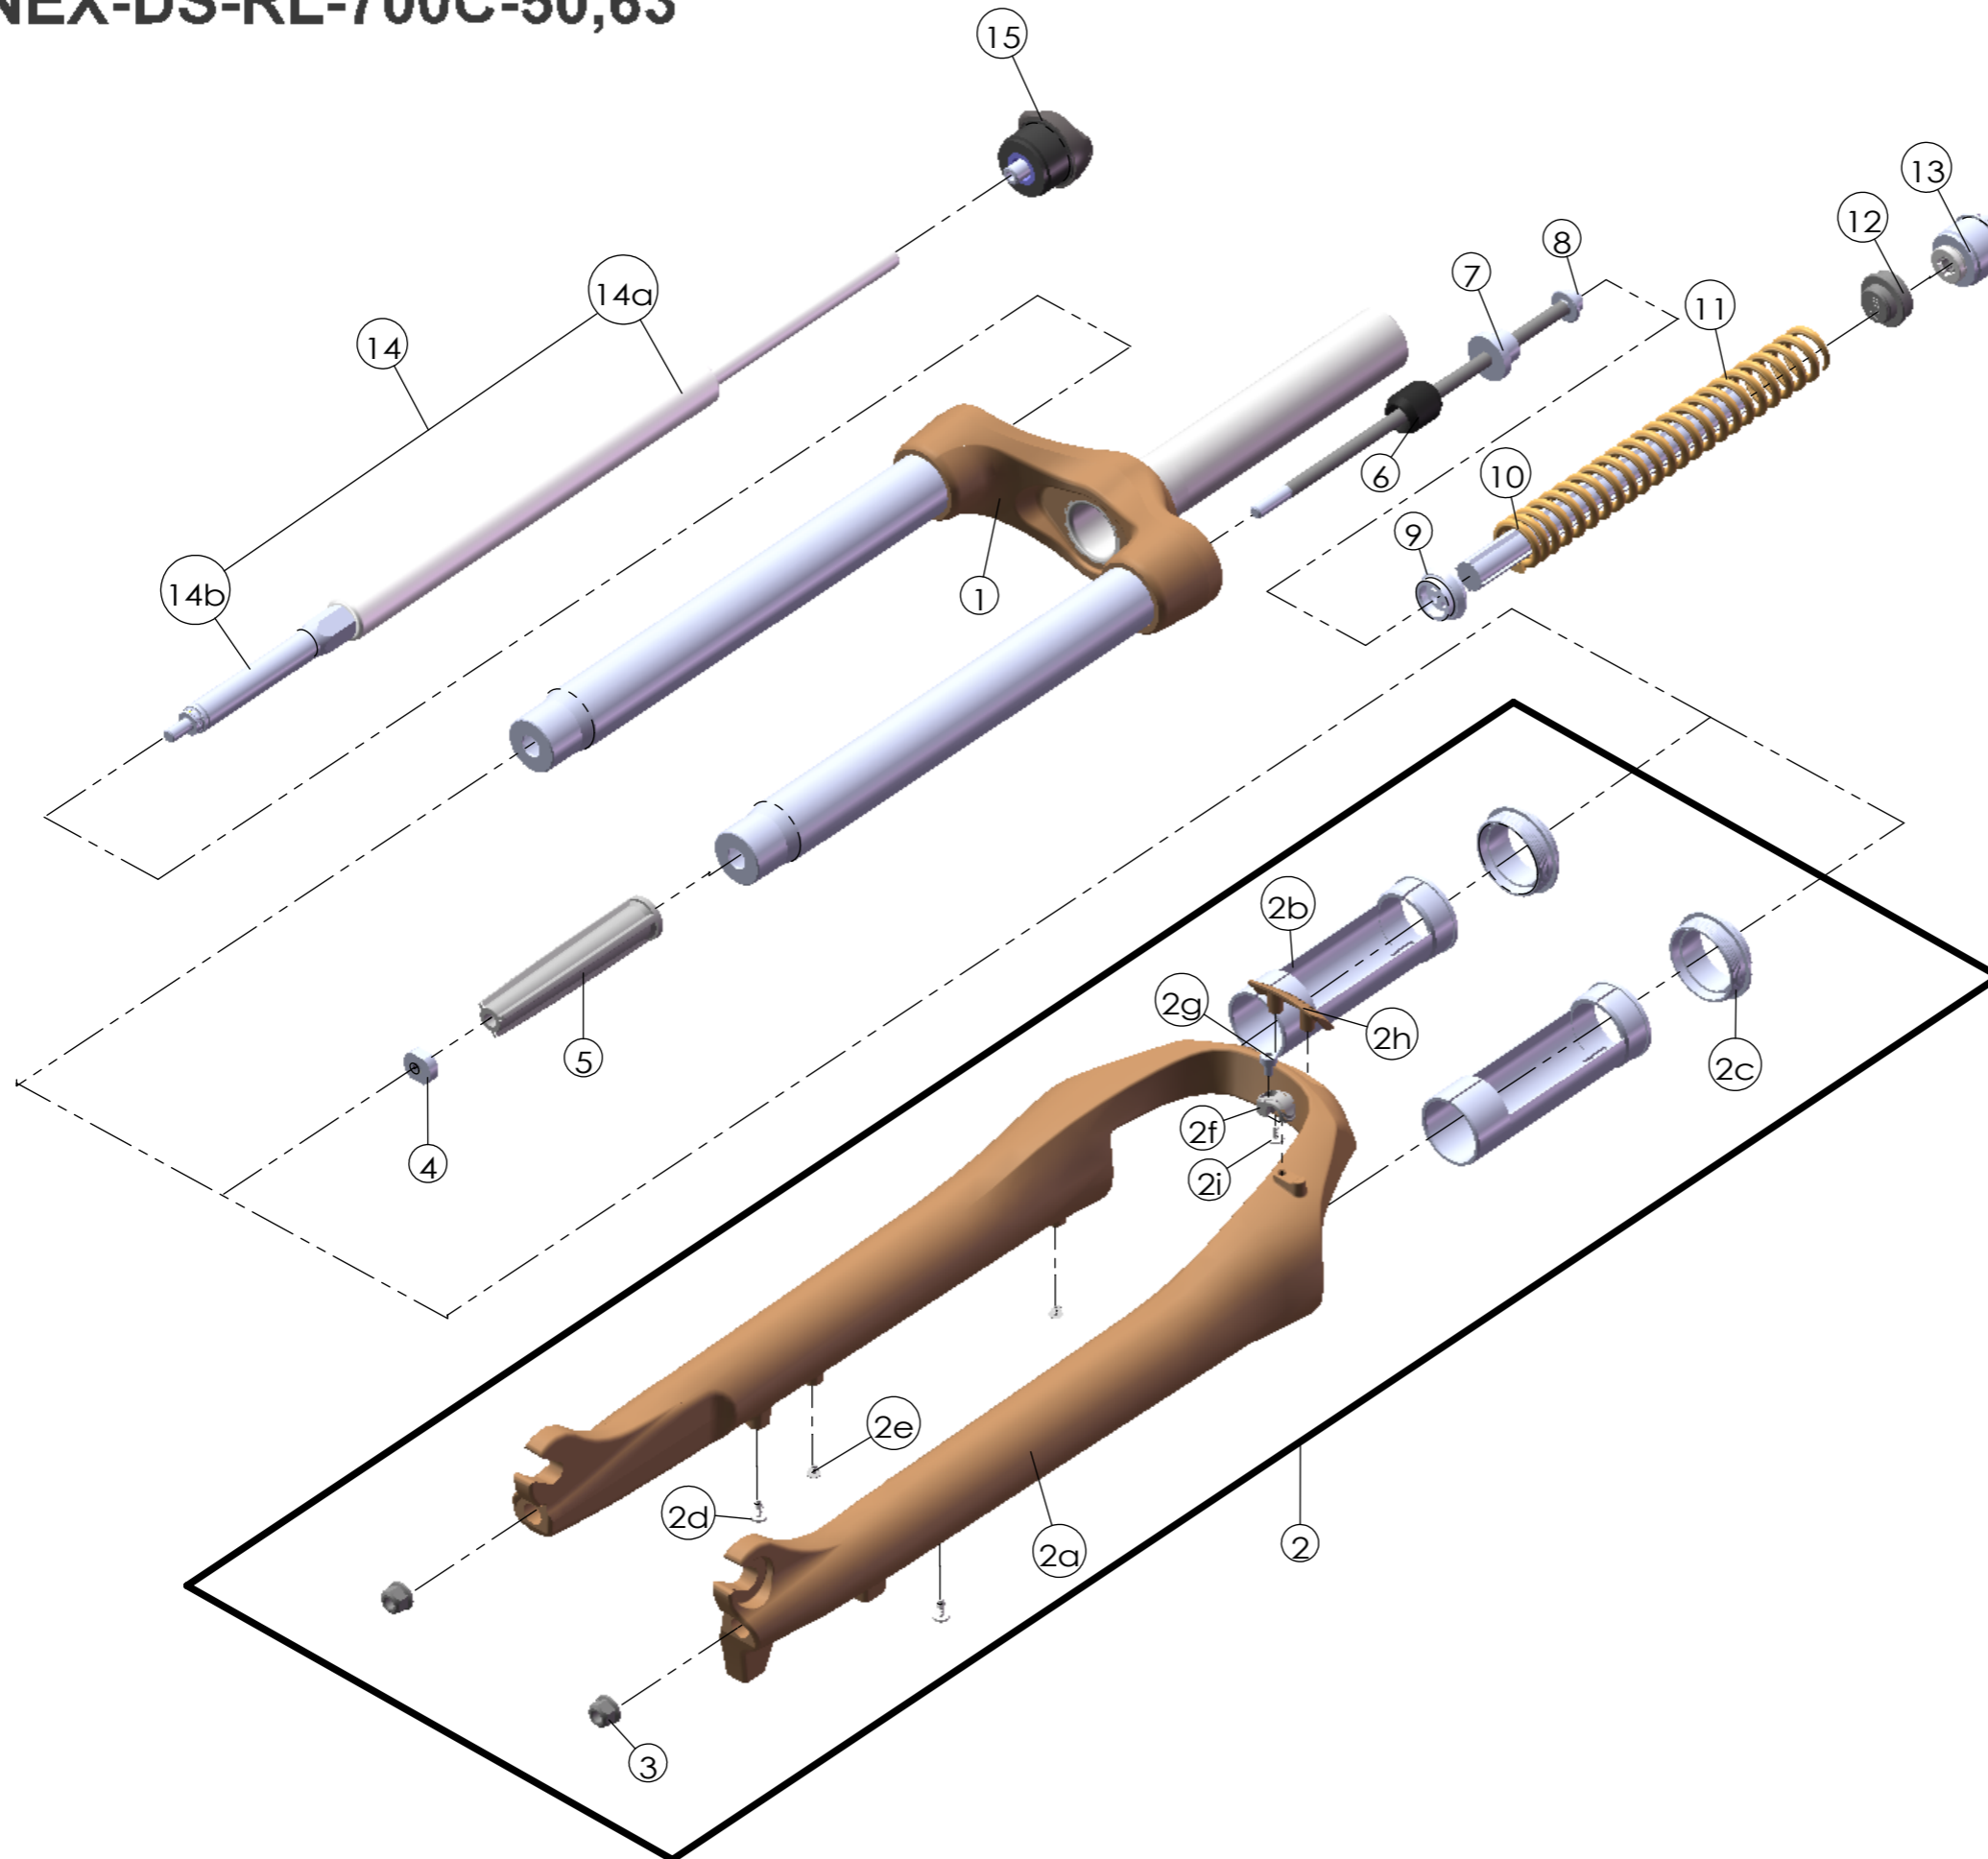

Date	2019.4.26	Version	1
Amended			

NO.	PART NAME	PART CODE	QTY.	
			50	63
1	UPPER ASSY	FKZ135-03	1	1
2	BOTTOM CASE ASSY	FKZ136-10	1	1
2a	BOTTOM CASE	FPB480	1	1
2b	SLIDER SLEEVE	FEE942	2	2
2c	DUST SEAL	FAA125-40	2	2
2d	MOUNT CAP	FAA199	2	2
2e	MOUNT CAP	FAA199-10	2	2
2f	HOSE GUIDE	FEG166	1	1
2g	FIXING BOLT	FSB153	1	1
2h	BRACE COVER	FEG495	1	1
2i	TAPPING SCREW	FSB124	2	2
3	FIXING NUT	FSN023	2	2
4	NUT PLATE	FSN025-10	1	1
5	BOTTOM STOPPER	FEG362	1	1
6	REBOUND RUBBER	FEP086-10	1	1
7	DAMPER SPACE	FEE452	1	-
8	FIXING BOLT	FSB159-08	1	1
9	SPRING GUIDE	FEE468-10	1	1
10	DAMPER	FEP262-95	1	-
		FEP262-50	-	1
11	MAIN SPRING	FEP451	1	-
		FEP450	-	1
12	SPRING GUIDE	FEE467-10	1	1
13	ADJUSTER ASSY	FKE008-11	1	1
14	DAMPER UNIT	FUN051-02	1	1
14a	DAMPER BODY	FUN051-00	1	1
14b	SUPPORT TUBE	FEE847-11	1	1
15	LO ADJUST SYSTEM	FKE310-11	1	1