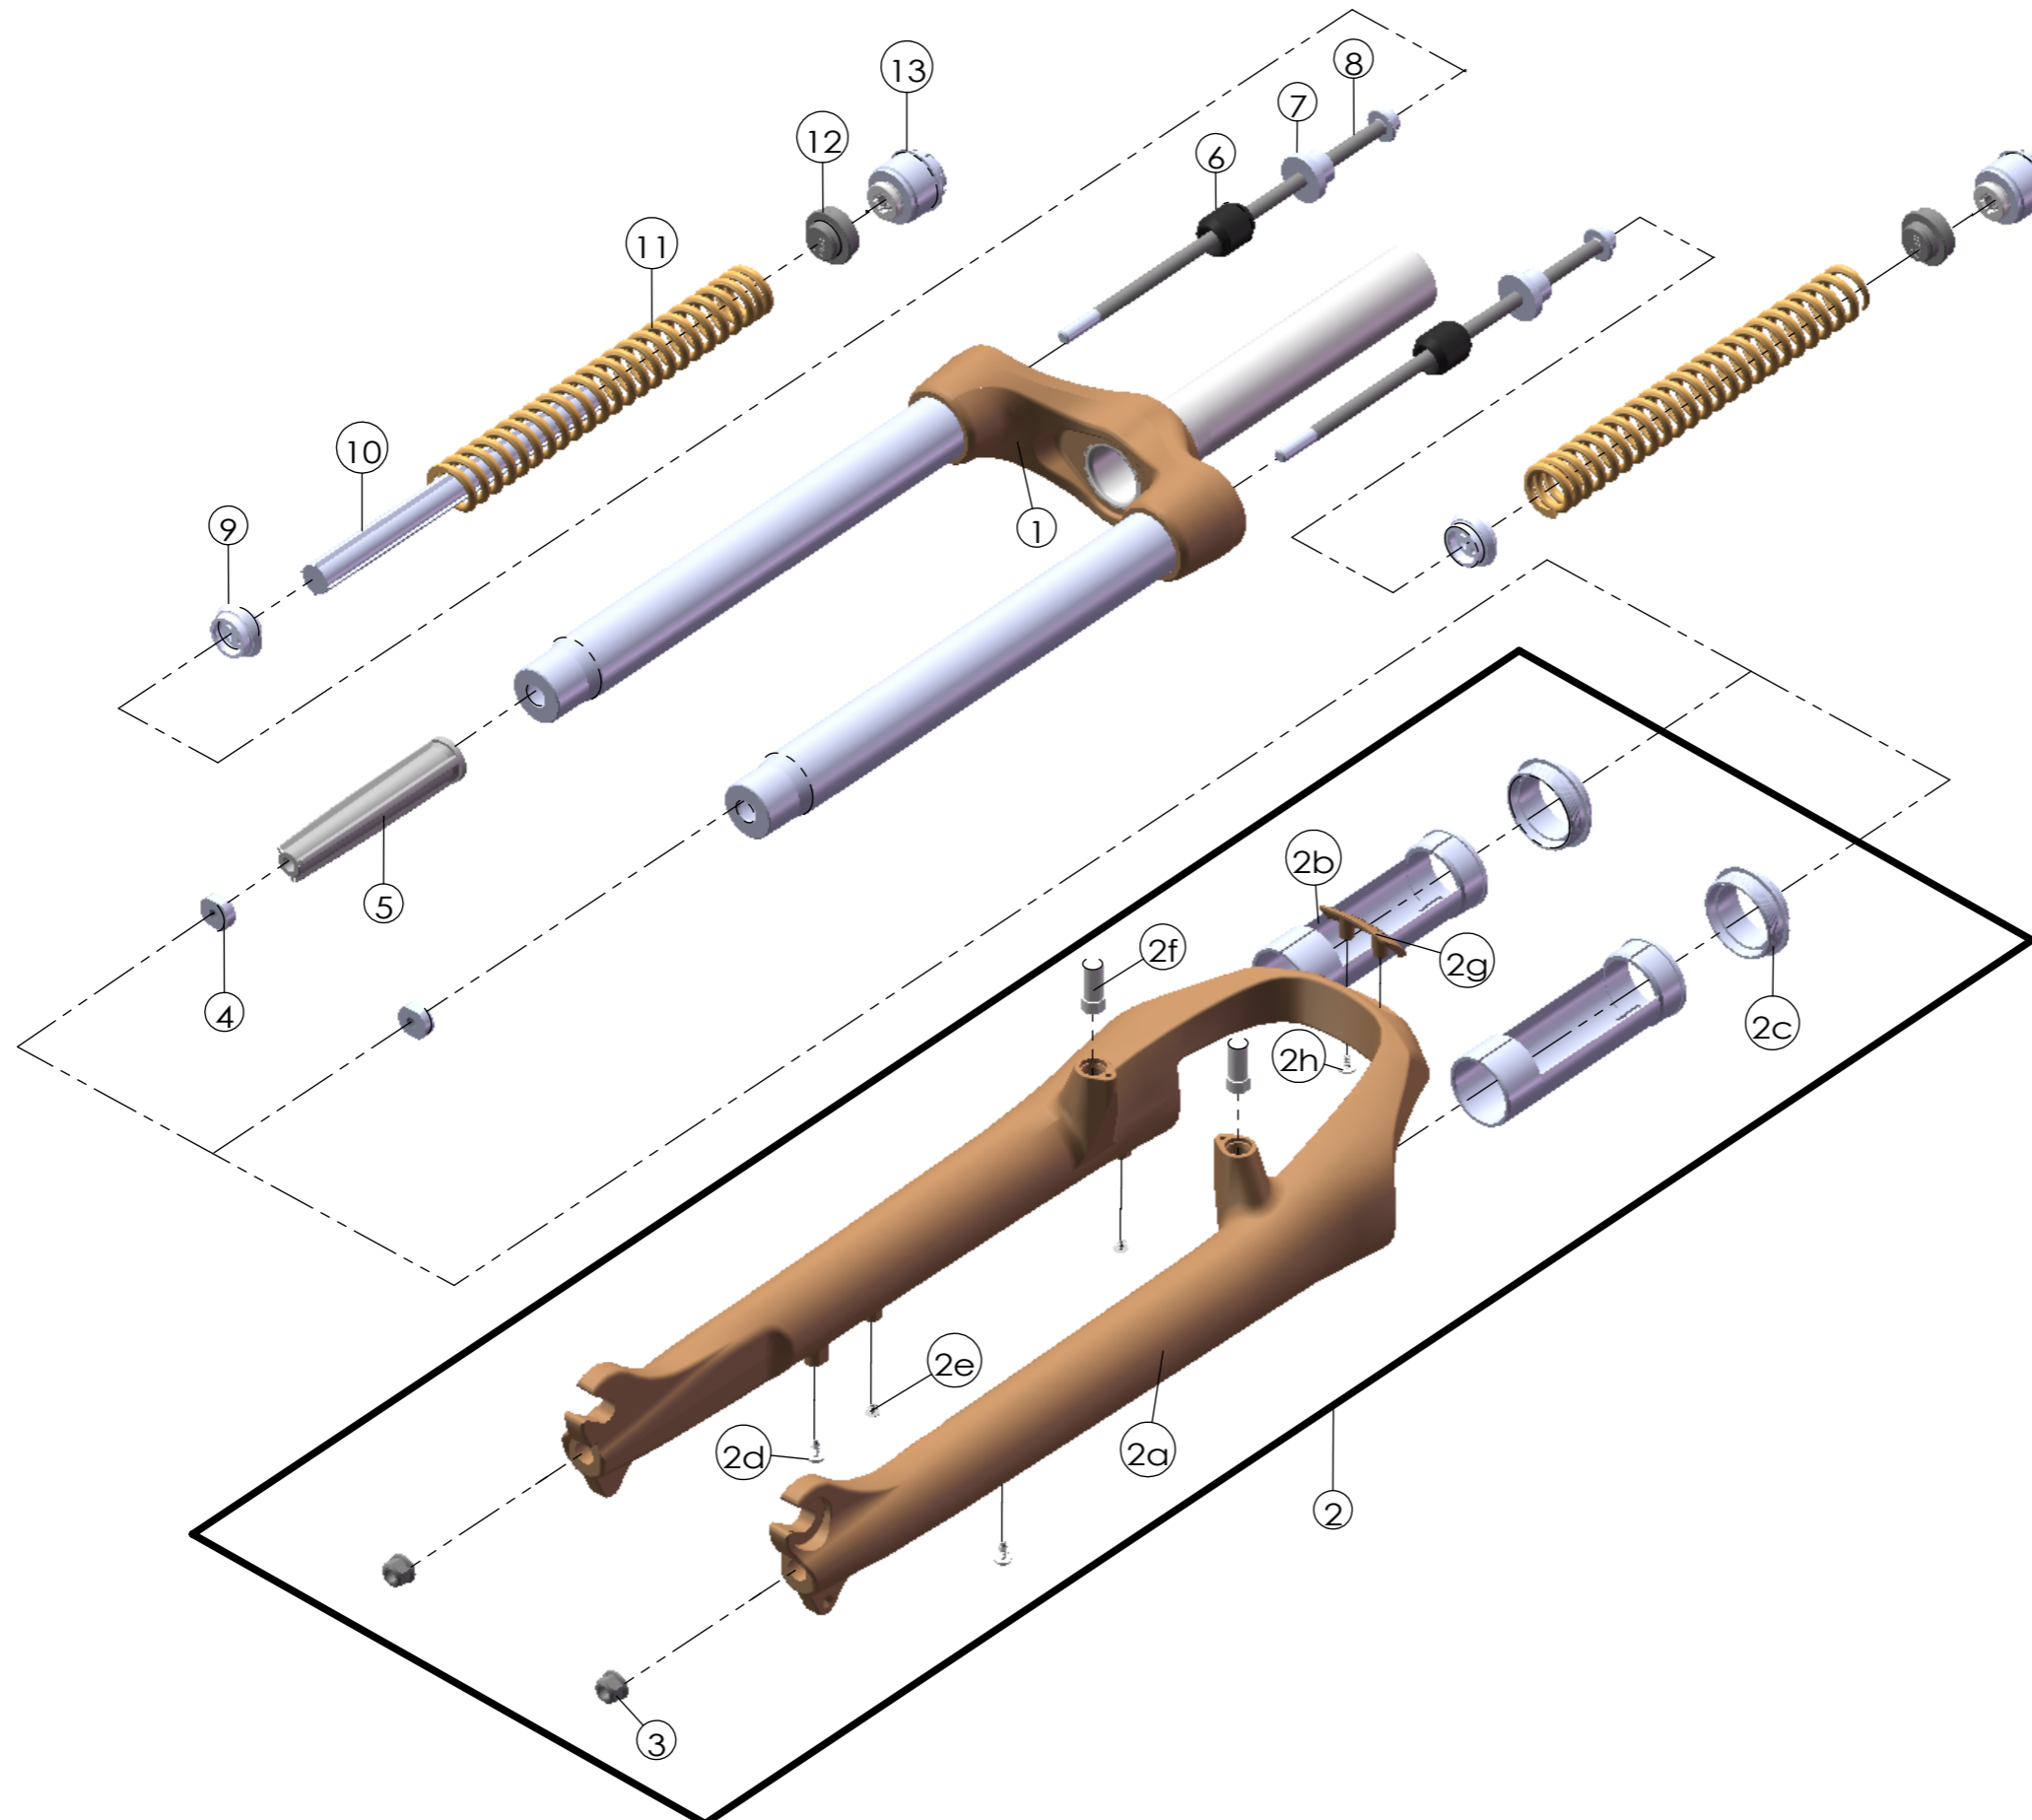

Date	2019.4.26	Version	1
Amended			

NO.	PART NAME	PART CODE	QTY.	
			50	63
1	UPPER ASSY	FKZ135-01	1	1
2	BOTTOM CASE ASSY	FKZ137-10	1	1
2a	BOTTOM CASE	FPB486	1	1
2b	SLIDER SLEEVE	FEE942	2	2
2c	DUST SEAL	FAA125-40	2	2
2d	MOUNT CAP	FAA199	2	2
2e	MOUNT CAP	FAA199-10	2	2
2f	CANTI BOSS	FSB241-16	2	2
2g	BRACE COVER	FEG495	1	1
2h	TAPPING SCREW	FSB124	2	2
3	FIXING NUT	FSN023	2	2
4	NUT PLATE	FSN025-10	2	2
5	BOTTOM STOPPER	FEG362	1	1
6	REBOUND RUBBER	FEP086-10	2	2
7	DAMPER SPACE	FEE452	2	-
8	FIXING BOLT	FSB159-08	2	2
9	SPRING GUIDE	FEE468-10	2	2
10	DAMPER	FEP262-95	1	-
		FEP262-50	-	1
11	MAIN SPRING	FEP734	2	-
		FEP733	-	2
12	SPRING GUIDE	FEE467-10	2	2
13	ADJUSTER ASSY	FKE008-11	2	2