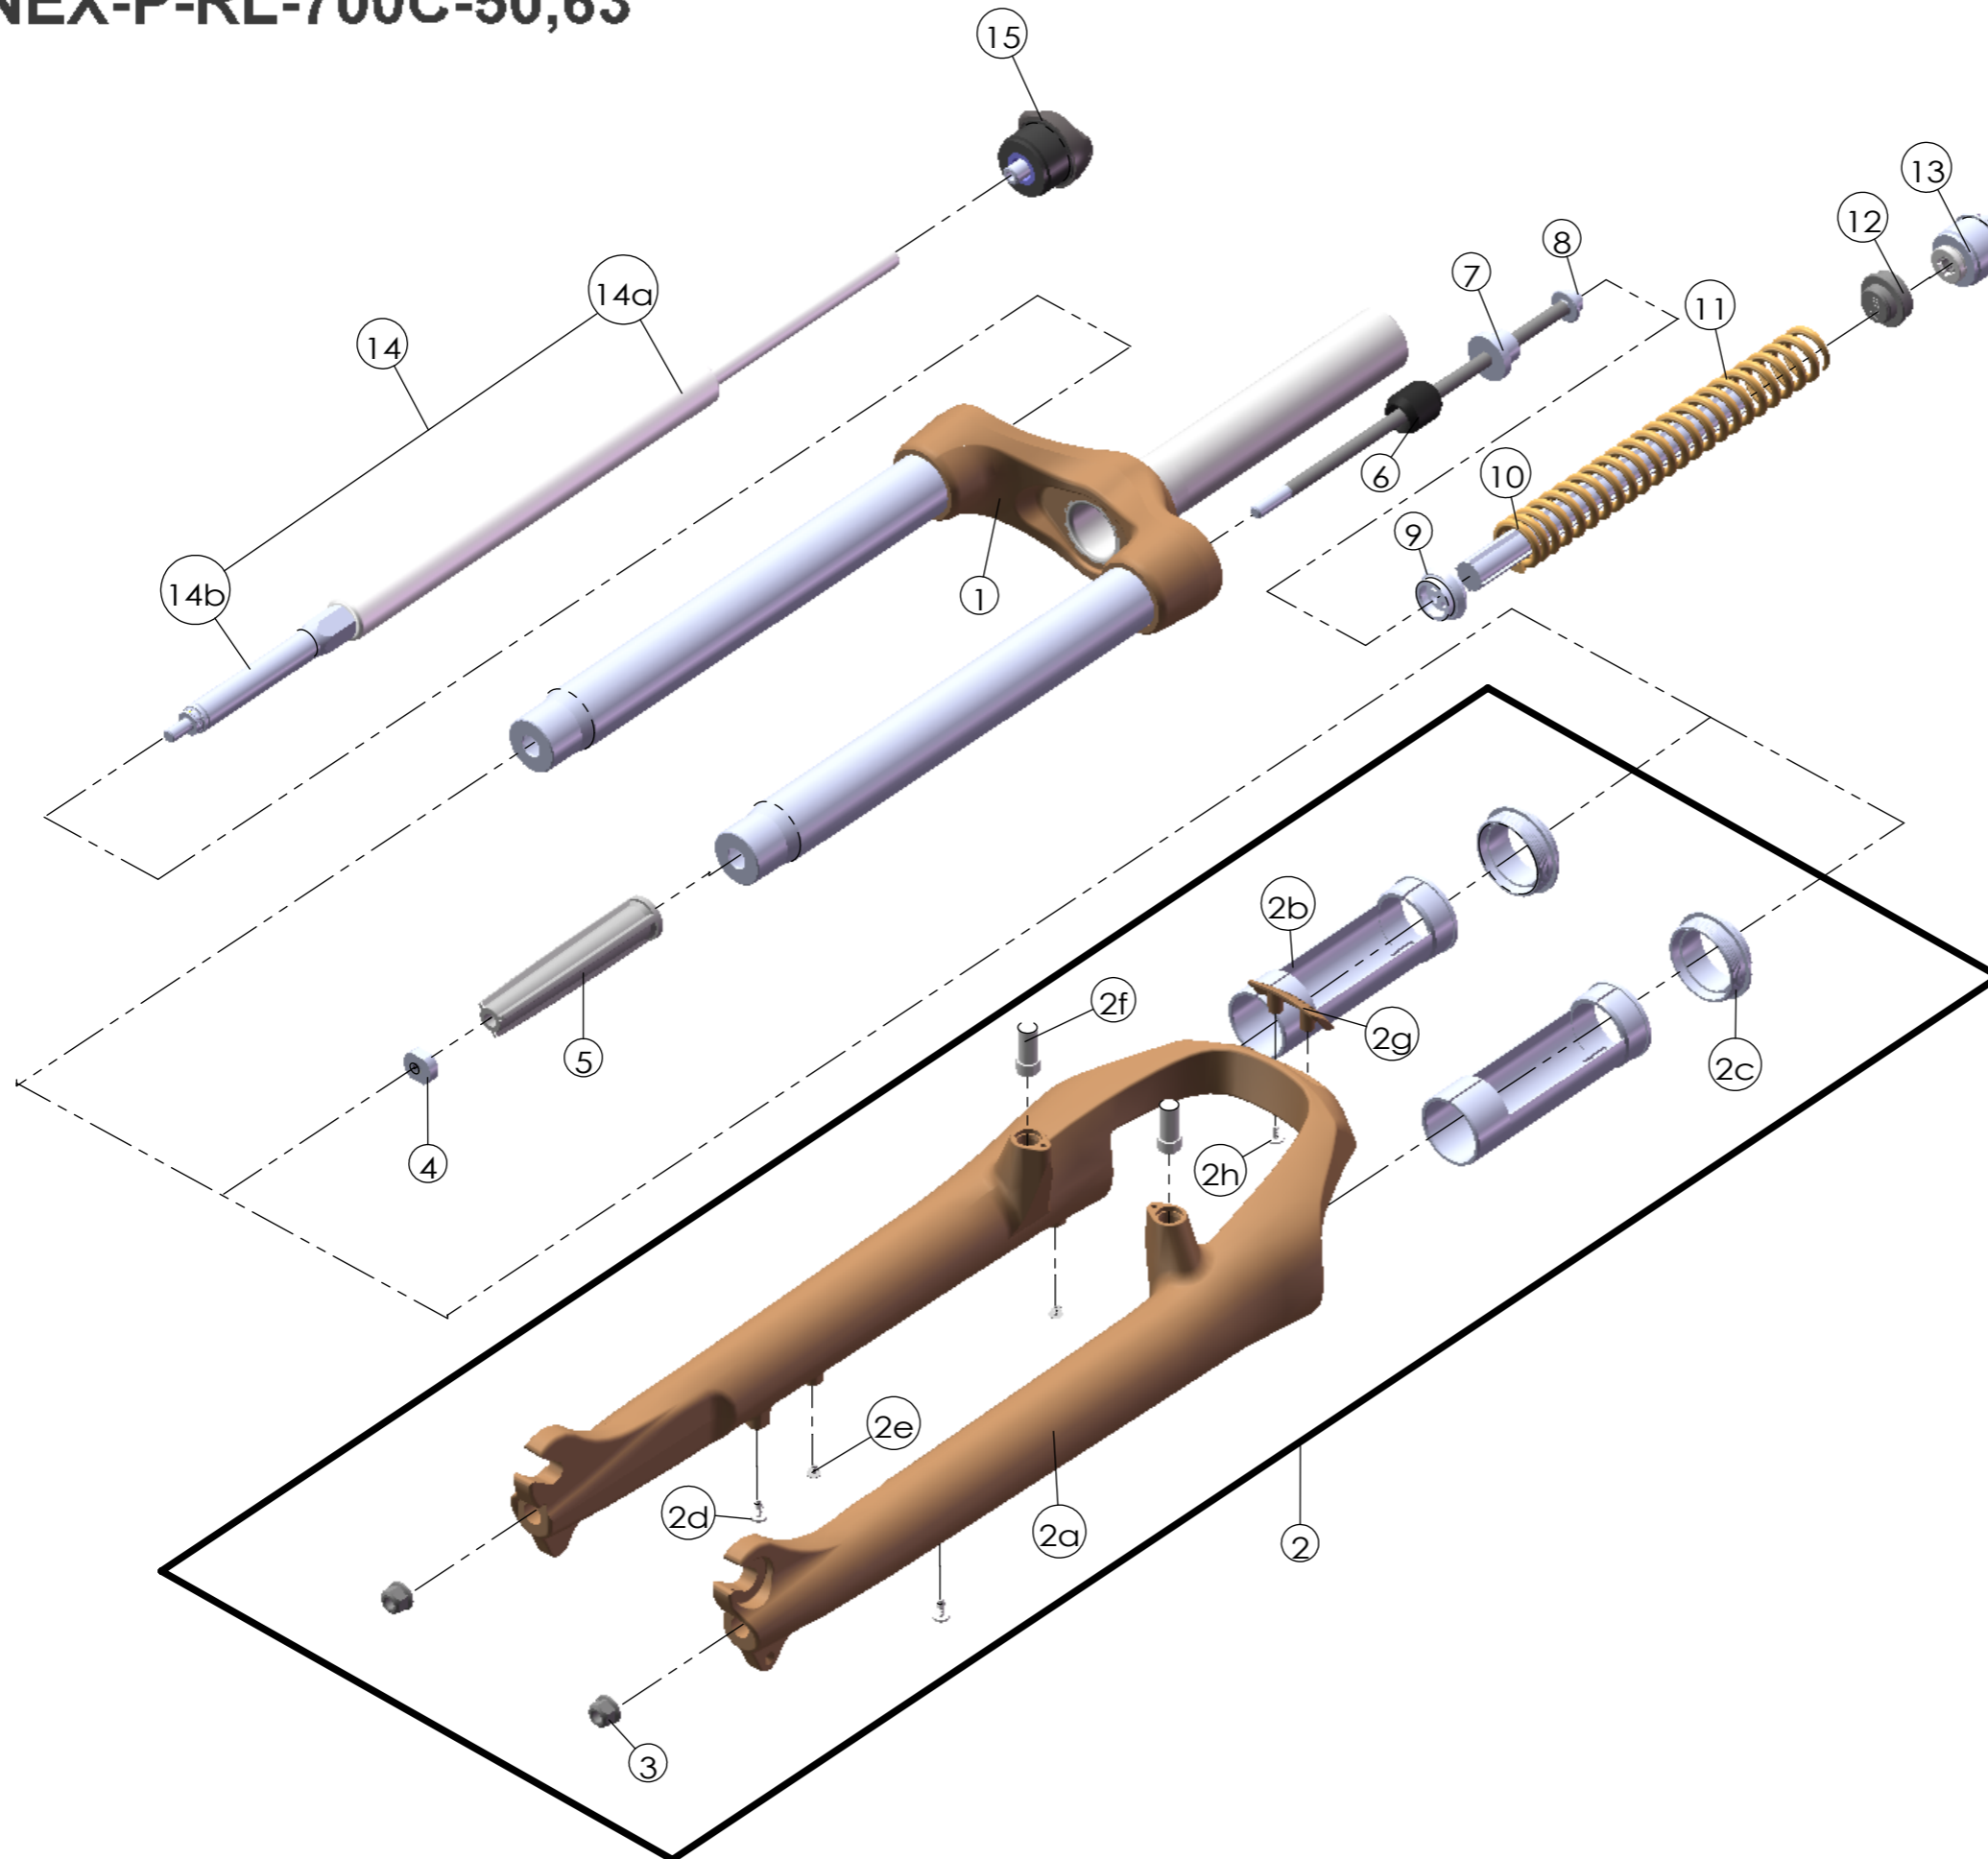

Date	2019.4.26	Version	1
Amended			

NO.	PART NAME	PART CODE	QTY.	
			50	63
1	UPPER ASSY	FKZ135-03	1	1
2	BOTTOM CASE ASSY	FKZ137-10	1	1
2a	BOTTOM CASE	FPB486	1	1
2b	SLIDER SLEEVE	FEE942	2	2
2c	DUST SEAL	FAA125-40	2	2
2d	MOUNT CAP	FAA199	2	2
2e	MOUNT CAP	FAA199-10	2	2
2f	CANTI BOSS	FSB241-16	2	2
2g	BRACE COVER	FEG495	1	1
2h	TAPPING SCREW	FSB124	2	2
3	FIXING NUT	FSN023	2	2
4	NUT PLATE	FSN025-10	1	1
5	BOTTOM STOPPER	FEG362	1	1
6	REBOUND RUBBER	FEP086-10	1	1
7	DAMPER SPACE	FEE452	1	-
8	FIXING BOLT	FSB159-08	1	1
9	SPRING GUIDE	FEE468-10	1	1
10	DAMPER	FEP262-95	1	-
		FEP262-50	-	1
11	MAIN SPRING	FEP451	1	-
		FEP450	-	1
12	SPRING GUIDE	FEE467-10	1	1
13	ADJUSTER ASSY	FKE008-11	1	1
14	DAMPER UNIT	FUN051-02	1	1
14a	DAMPER BODY	FUN051-00	1	1
14b	SUPPORT TUBE	FEE847-11	1	1
15	LO ADJUST SYSTEM	FKE310-11	1	1