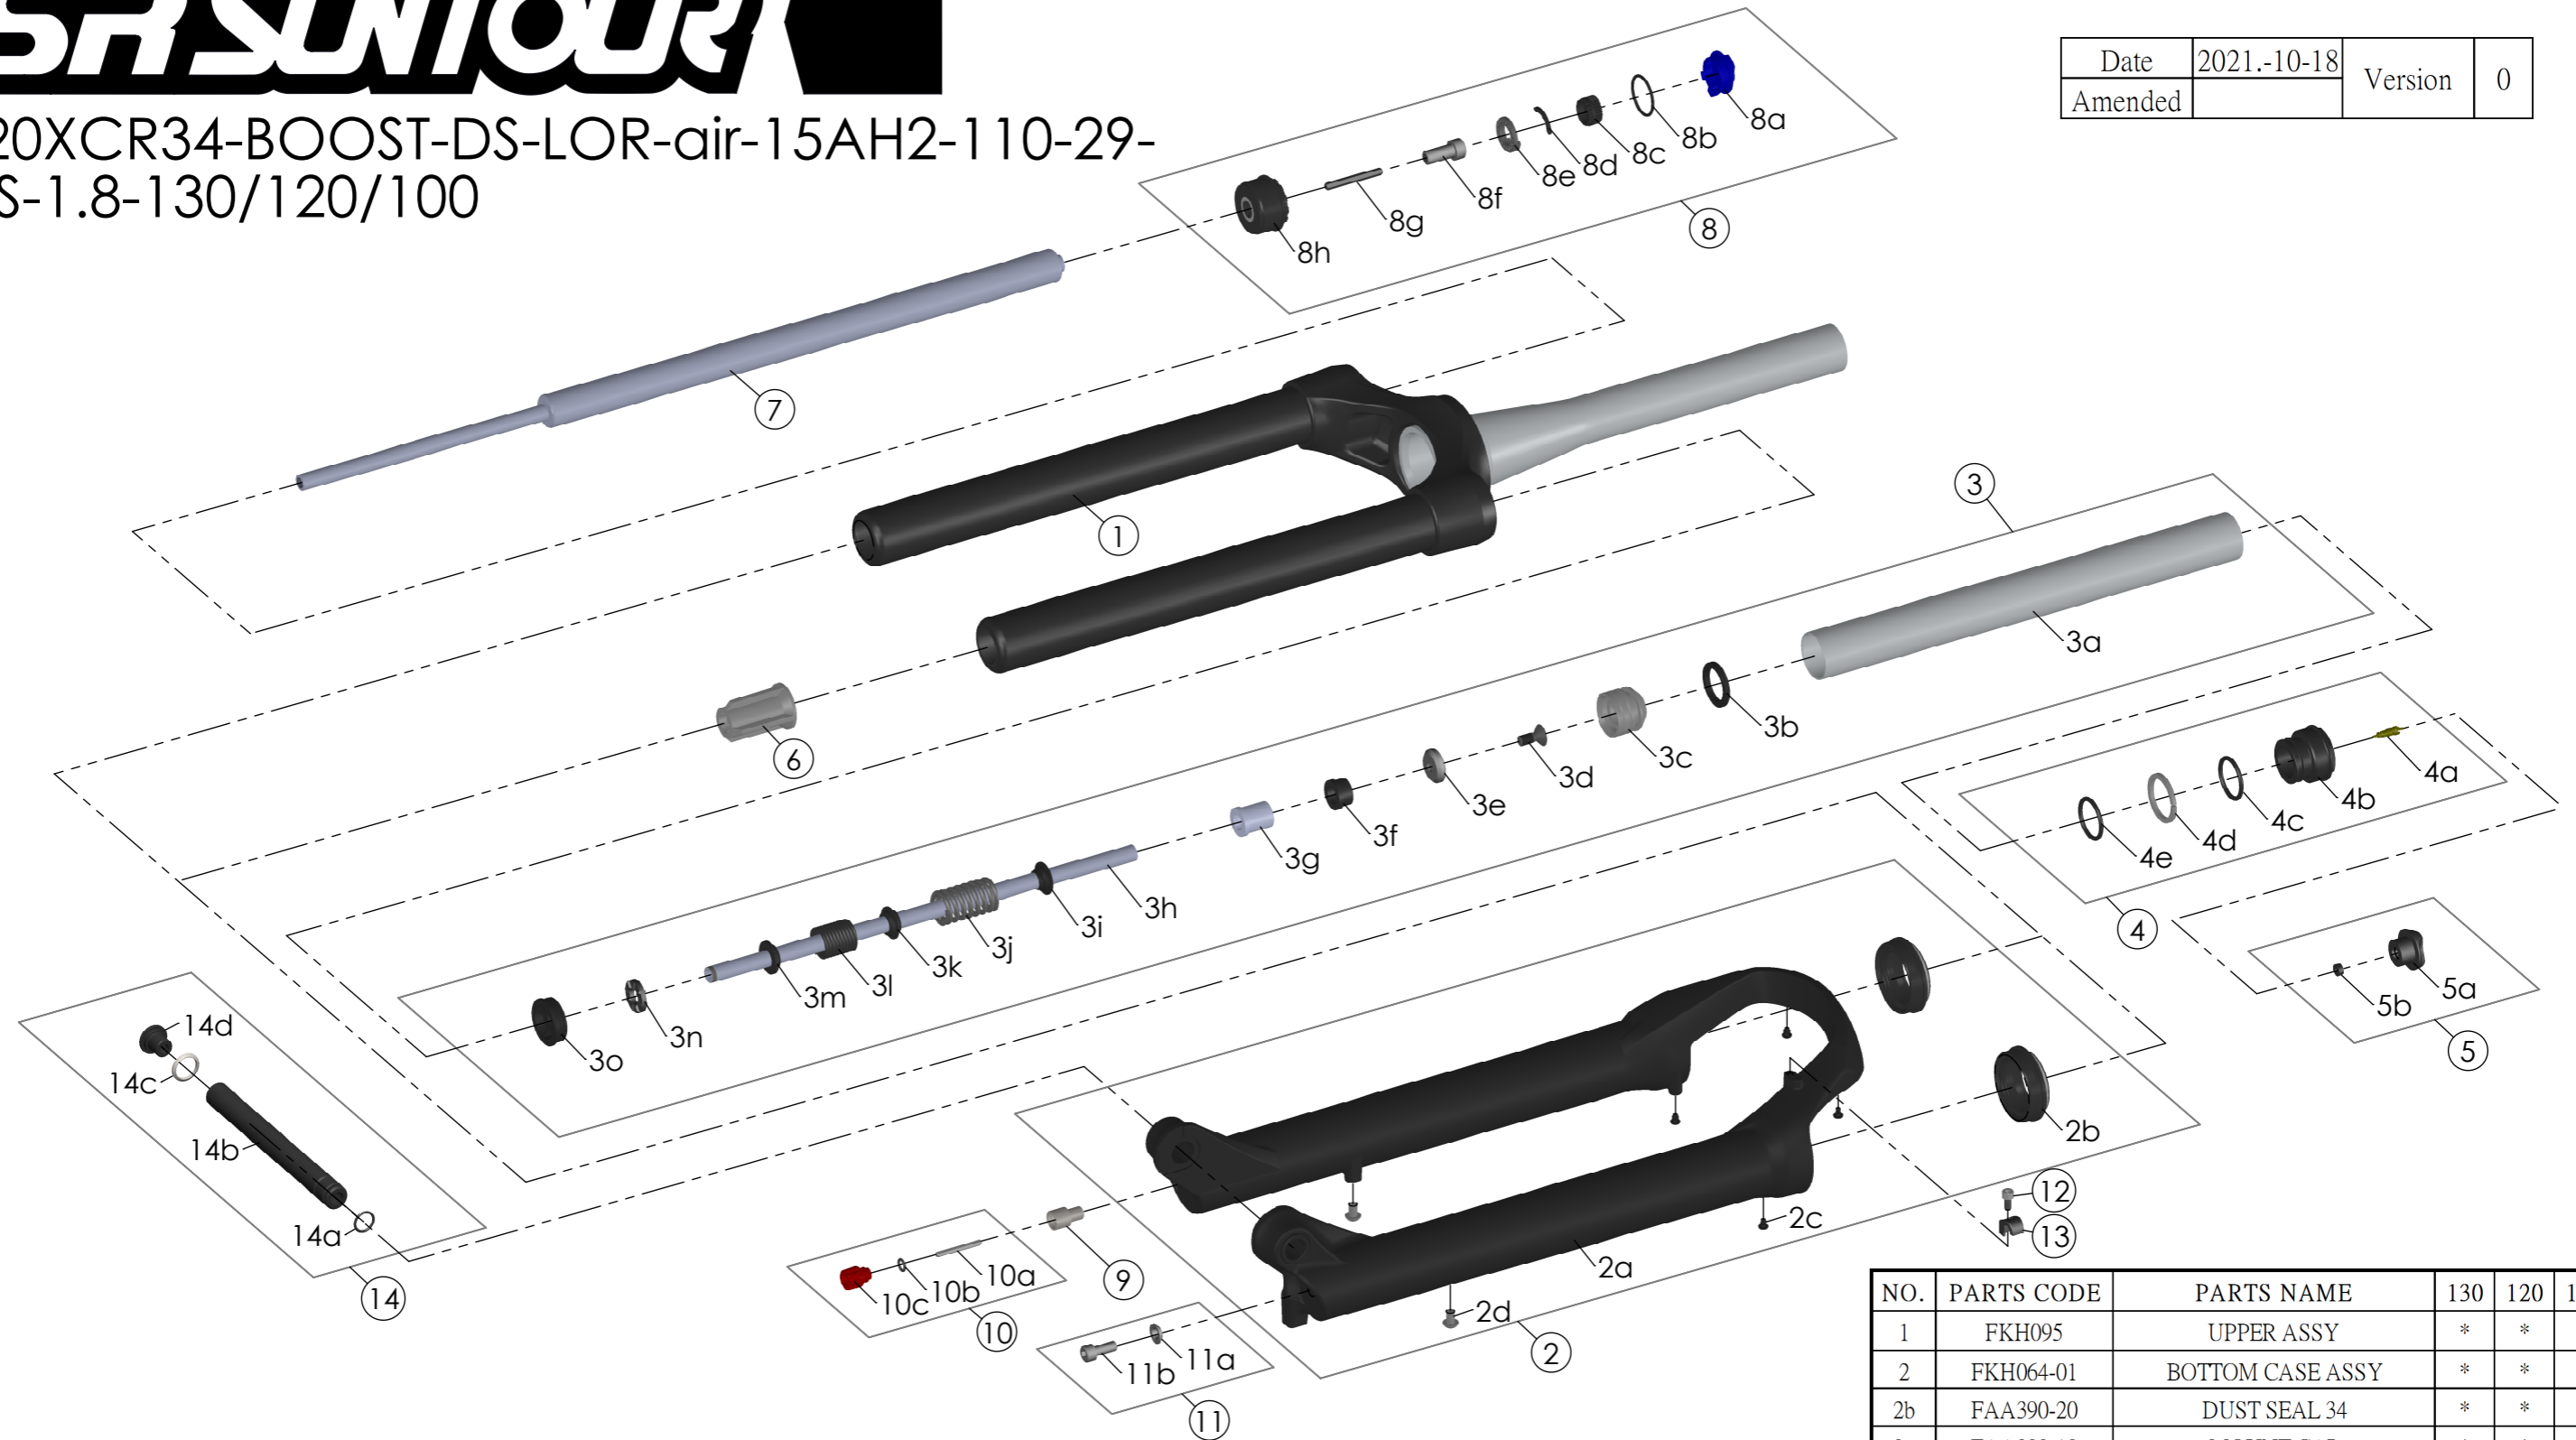

SR SUNTOUR

SF20XCR34-BOOST-DS-LOR-air-15AH2-110-29-
CTS-1.8-130/120/100

Date	2021.-10-18	Version	0
Amended			

NO.	PARTS CODE	PARTS NAME	130	120	100	QT
7	FUN082-40	LOR UNIT	*	*	*	1
8	FKE526-09	LO TOP CAP ASSY	*	*	*	1
9	FSB058	DAMPER FIXING BOLT	*	*	*	1
10	FKA004-30	REBOUND KNOB ASSY	*	*	*	1
11	FKA044	FIXING BOLT SET	*	*	*	1
12	FSB153	GUIDE FIXING BOLT	*	*	*	1
13	FEE797	BRAKE HOSE GUIDE	*	*	*	1
14	FKA117-00	15AH2-110 THRU AXLE SET	*	*	*	1

NO.	PARTS CODE	PARTS NAME	130	120	100	QT
1	FKH095	UPPER ASSY	*	*	*	1
2	FKH064-01	BOTTOM CASE ASSY	*	*	*	1
2b	FAA390-20	DUST SEAL 34	*	*	*	2
2c	FAA200-10	MOUNT CAP	*	*	*	4
2d	FSB203	FIXING BOLT	*	*	*	1
3	FKE565-00	AIR CYLINDER ASSY	*			1
	FKE565-01			*		1
	FKE565-02				*	1
3f	FEE247-20	REBOUND SPACER		*		1
					*	1
3g	FEE247	REBOUND SPACER			*	1
4	FKE075-47	AIR CAP ASSY	*	*	*	1
5	FKE076-10	VALVE CAP ASSY	*	*	*	1
6	FEE799-60	BOTTOM STOPPER	*	*	*	1