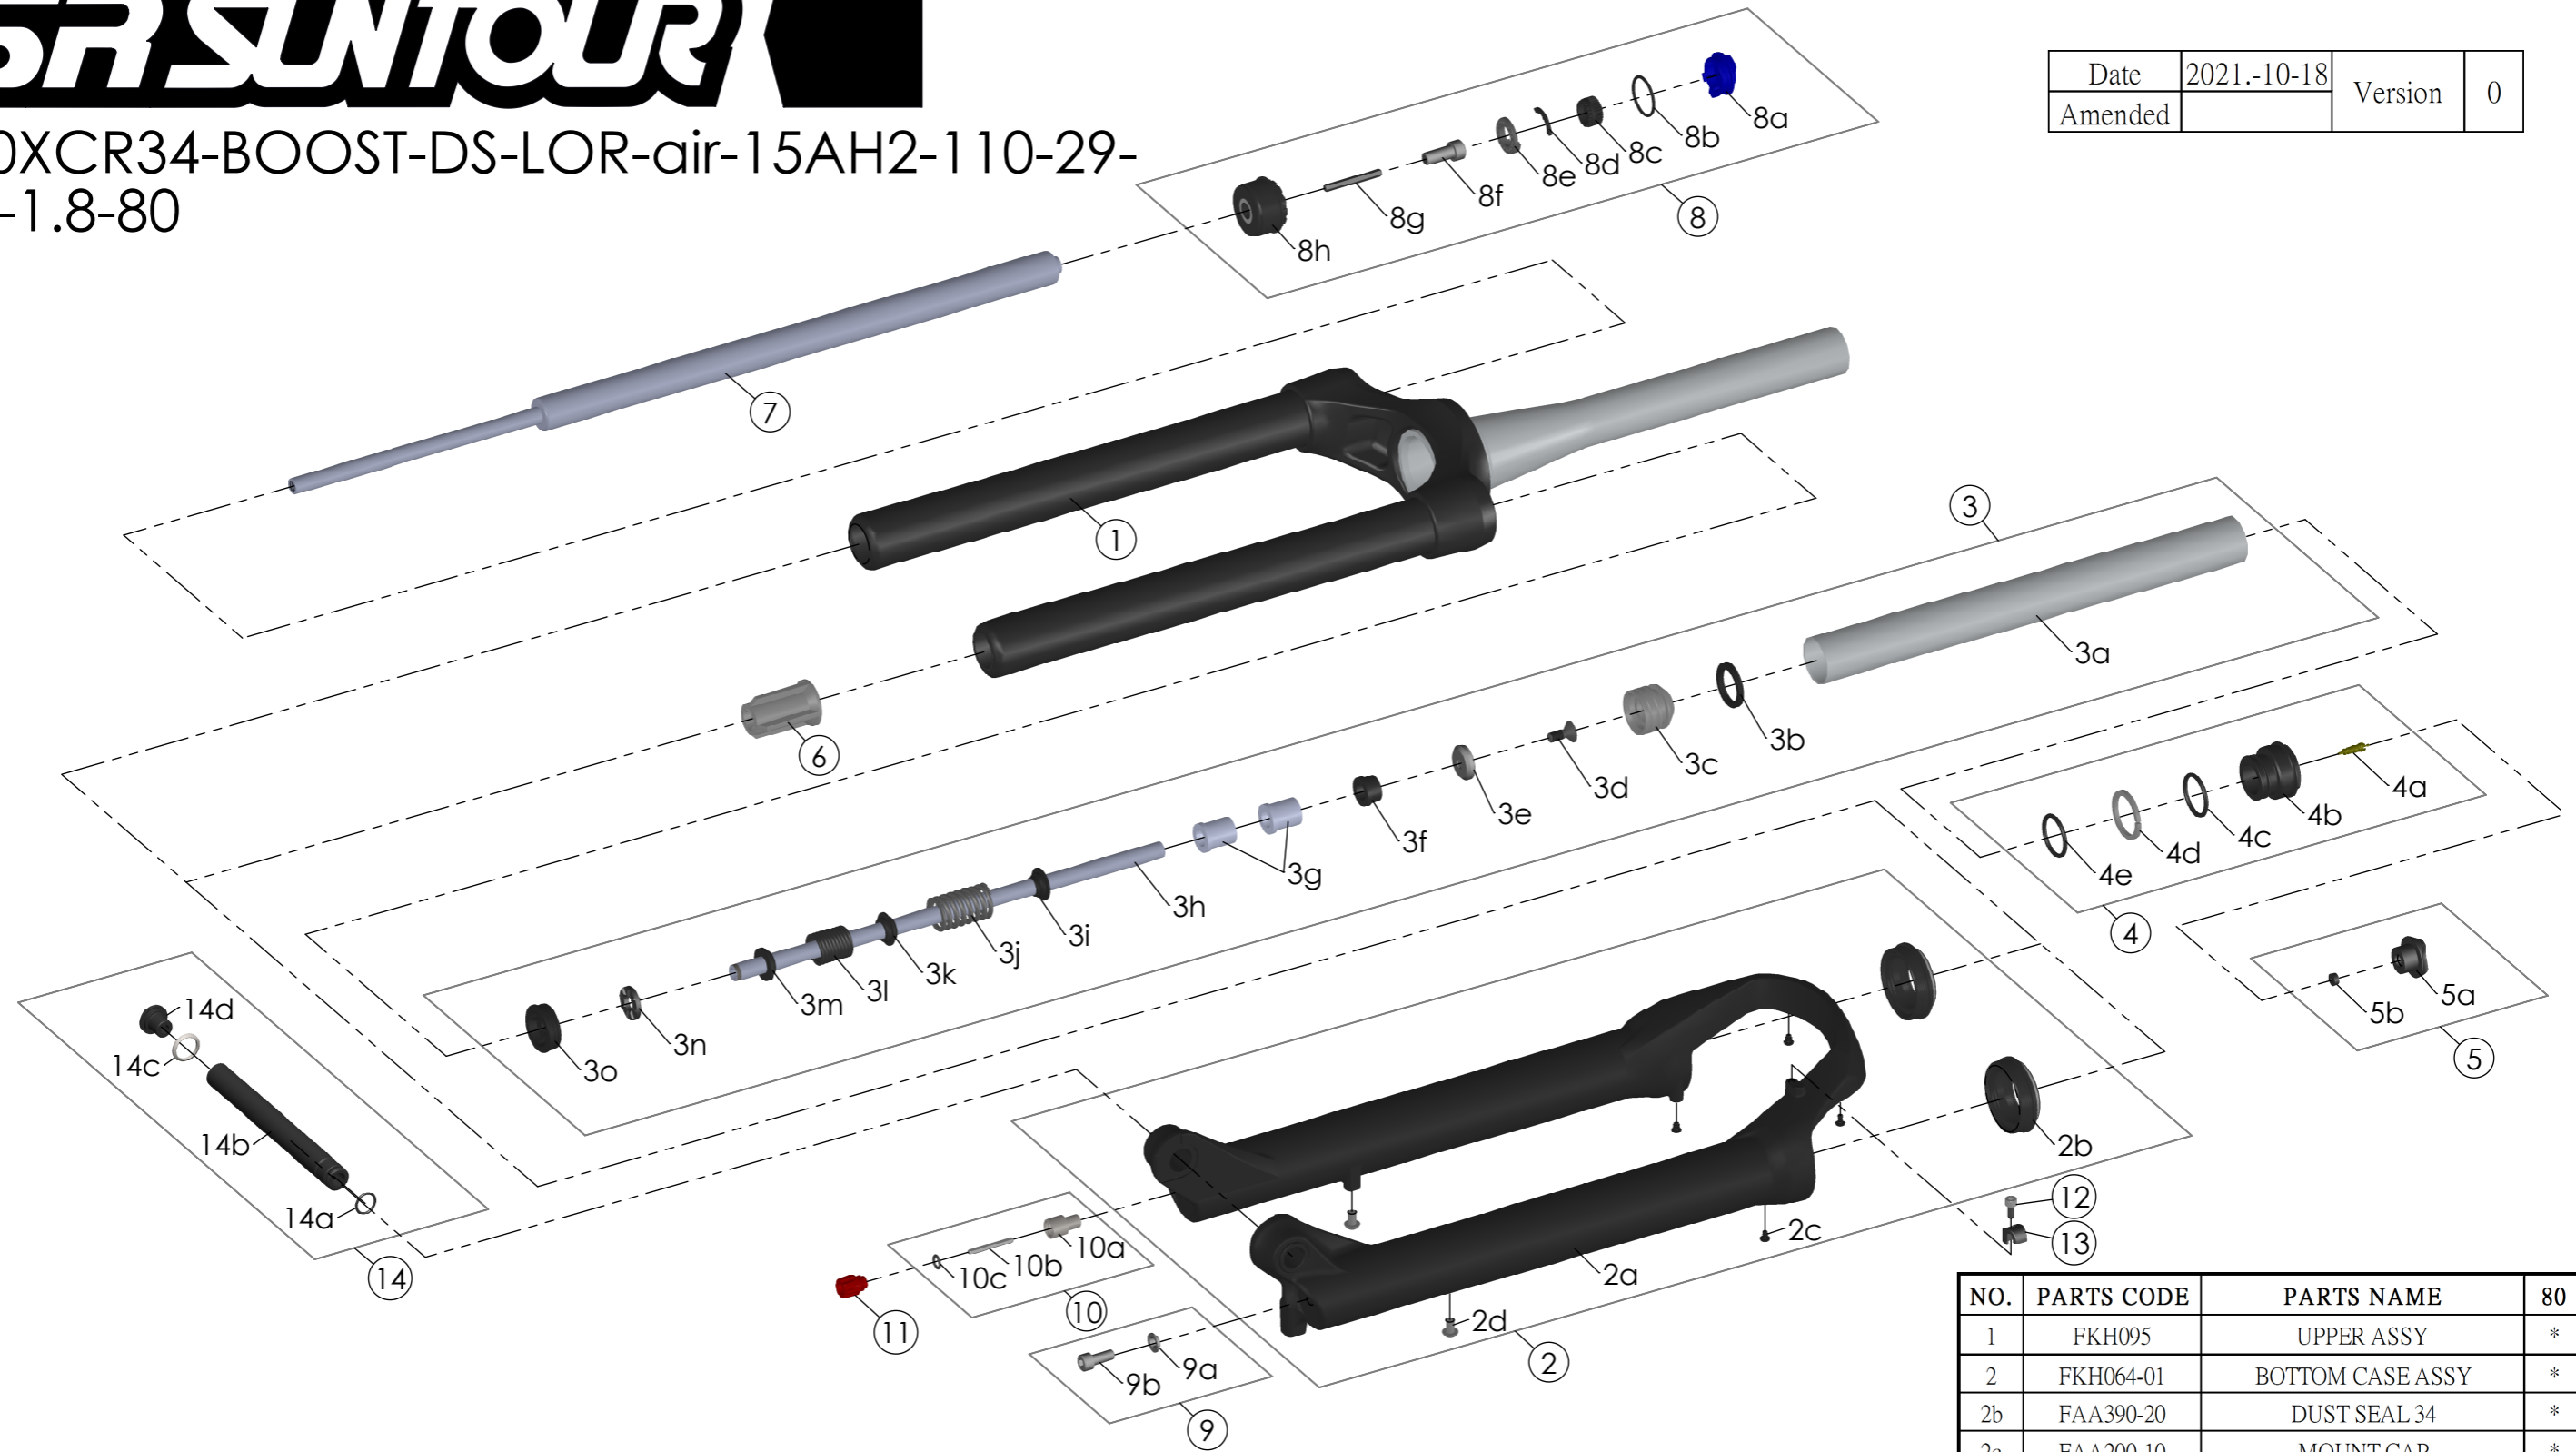

SUNTOUR

SF20XCR34-BOOST-DS-LOR-air-15AH2-110-29-CTS-1.8-80

Date	2021.-10-18	Version	0
Amended			

NO.	PARTS CODE	PARTS NAME	80	QT
10	FKA004-30	REBOUND KNOB ASSY	*	1
11	FKA044	FIXING BOLT SET	*	1
12	FSB153	GUIDE FIXING BOLT	*	1
13	FEE797	BRAKE HOSE GUIDE	*	1
14	FKA117-00	15AH2-110 THRU AXLE SET	*	1

NO.	PARTS CODE	PARTS NAME	80	QT
1	FKH095	UPPER ASSY	*	1
2	FKH064-01	BOTTOM CASE ASSY	*	1
2b	FAA390-20	DUST SEAL 34	*	2
2c	FAA200-10	MOUNT CAP	*	4
2d	FSB203	FIXING BOLT	*	1
3	FKE565-03	AIR CYLINDER ASSY	*	1
3f	FEE247-20	REBOUND SPACER	*	1
3g	FEE247	REBOUND SPACER	*	2
4	FKE075-47	AIR CAP ASSY	*	1
5	FKE076-10	VALVE CAP ASSY	*	1
6	FEE799-60	BOTTOM STOPPER	*	1
7	FUN082-40	LOR UNIT	*	1
8	FKE526-09	LO TOP CAP ASSY	*	1
9	FSB058	DAMPER FIXING BOLT	*	1